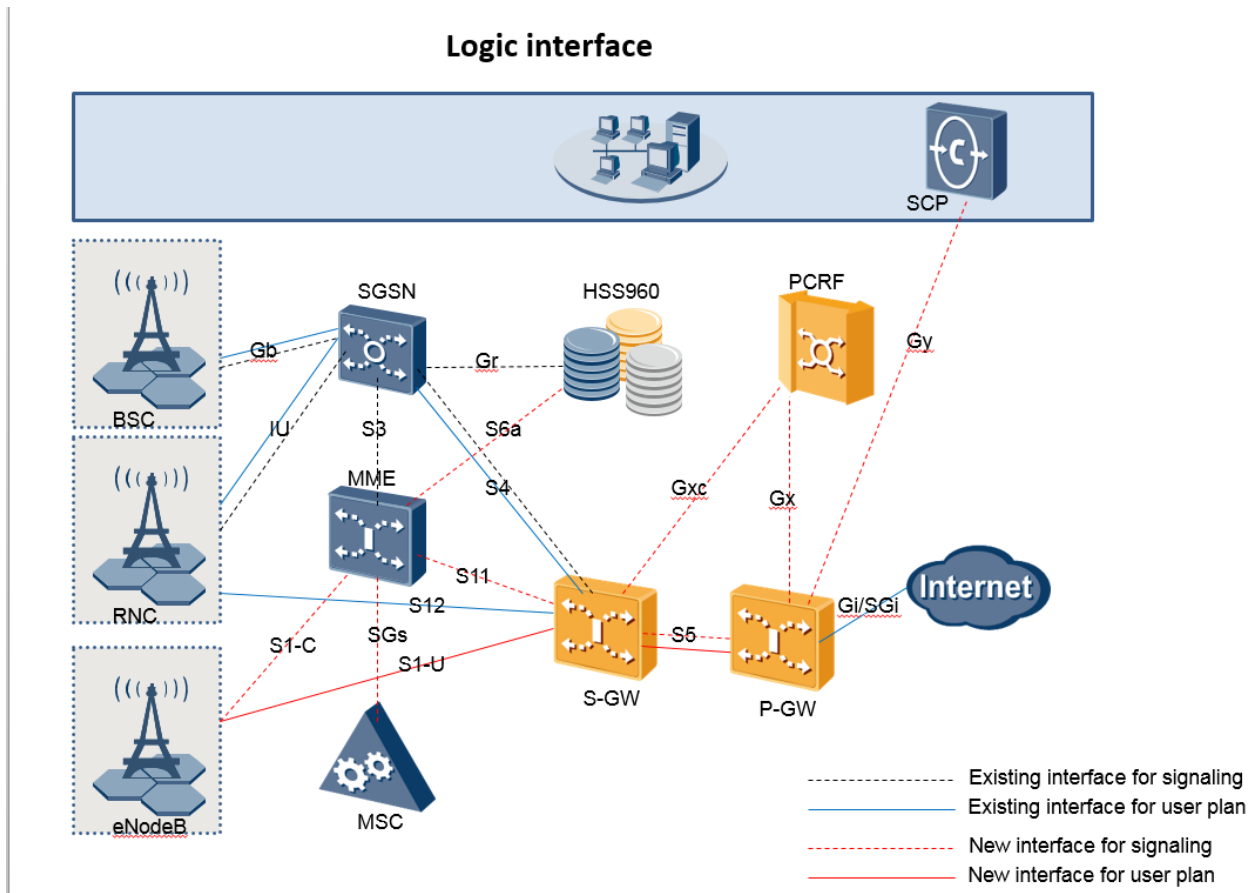

Bluesky American Samoa Mobile Core Logical Diagram

Version 1.0
3/12/19