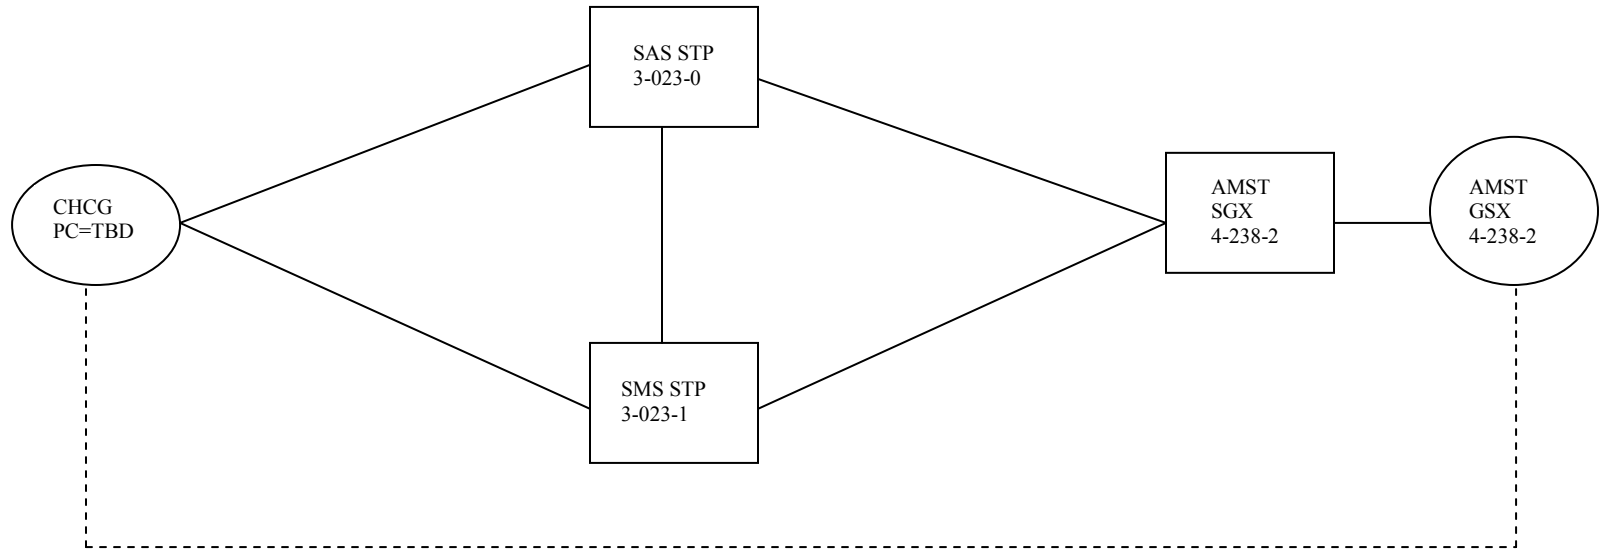

Proposed Network Diagram CHCGILCG65T ISC Proof of Concept

Date of Service = 02/25/2013

————— Signaling
 - - - - - Voice

Physical path for signaling links