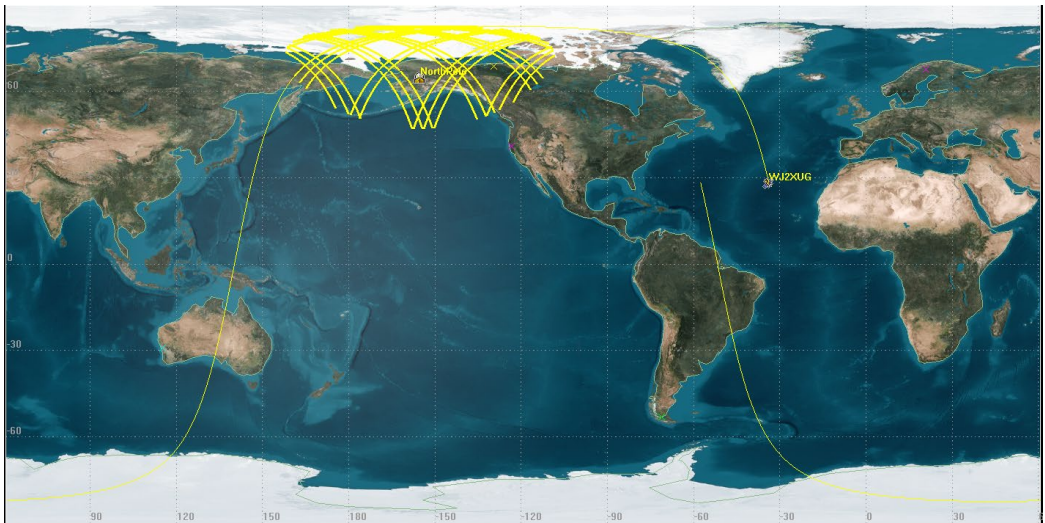

# Experimental mission support of the spacecraft Athena (OET Experimental WJ2XUG) from USN's Alaska ground station

The spacecraft was launched on September 2<sup>nd</sup>, 2020. Maxar, the operator of the spacecraft has asked USN for continuing experimental mission support. The authority sought will allow the spacecraft to continue leveraging the increased diversity of the earth stations to accelerate and facilitate the experimental satellites mission objectives.

Below are the opportunities for the USN Alaskan earth station to contact the spacecraft on Dec 7<sup>th</sup>,2020.

December 7<sup>th</sup>, 2020 opportunities for contact

|        | Downlink     | Uplink       |
|--------|--------------|--------------|
| Athena | 8496.250 MHz | 2082.000 MHz |

**Athena**

**1 99980U 54321A 20255.70833333 -.00000096 00000-0 -49967-5 0 00004**  
**2 99980 97.5190 328.9249 0001096 142.4031 125.7772 15.15958604001305**

| <b>Access</b> | <b>Start Time (UTCG)</b> | <b>Stop Time (UTCG)</b> |
|---------------|--------------------------|-------------------------|
| 1             | 7 Dec 2020 00:19:17      | 7 Dec 2020 00:26:09     |
| 2             | 7 Dec 2020 01:53:39      | 7 Dec 2020 01:57:10     |
| 3             | 7 Dec 2020 03:26:27      | 7 Dec 2020 03:29:11     |
| 4             | 7 Dec 2020 04:57:22      | 7 Dec 2020 05:03:26     |
| 5             | 7 Dec 2020 06:29:11      | 7 Dec 2020 06:37:52     |
| 6             | 7 Dec 2020 08:02:43      | 7 Dec 2020 08:12:10     |
| 7             | 7 Dec 2020 09:38:39      | 7 Dec 2020 09:45:55     |
| 8             | 7 Dec 2020 19:23:32      | 7 Dec 2020 19:28:05     |
| 9             | 7 Dec 2020 20:56:34      | 7 Dec 2020 21:05:34     |
| 10            | 7 Dec 2020 22:30:43      | 7 Dec 2020 22:39:59     |