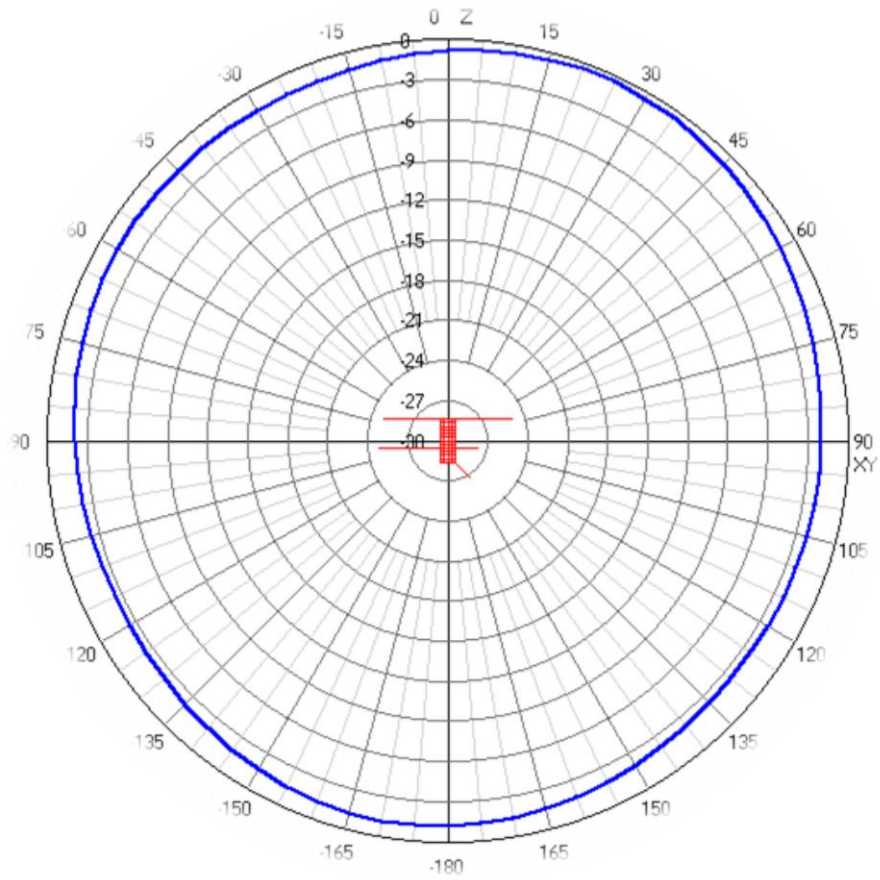

## Antenna Radiation Diagrams

THEA Satellite

February 26, 2018

***SpaceQuest, Ltd.***

3554 Chain Bridge Rd  
Suite 400  
Fairfax, VA 22030

*Attachment #1 USATRXTX - UHF Satellite Transmit/Receive Radiation Pattern.*