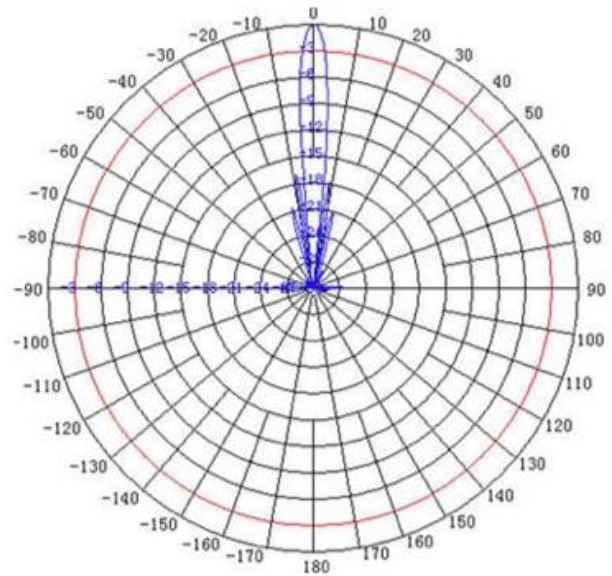

*Attachment #2 VSATRX - VHF Satellite Receive Antenna Radiation Pattern*

*Attachment #3 SSATRXTX - S-Band Satellite Transmit/Receive Radiation Pattern*

*Attachment #4 UESRXTX - UHF Earth Station Antenna Radiation Pattern.*

*Attachment #5 VESTX - VHF Earth Station Antenna Radiation Pattern.*

Vertical Pattern

Horizontal Pattern

*Attachment #6 SESRXTX - S-Band Earth Station Antenna Radiation Pattern.*