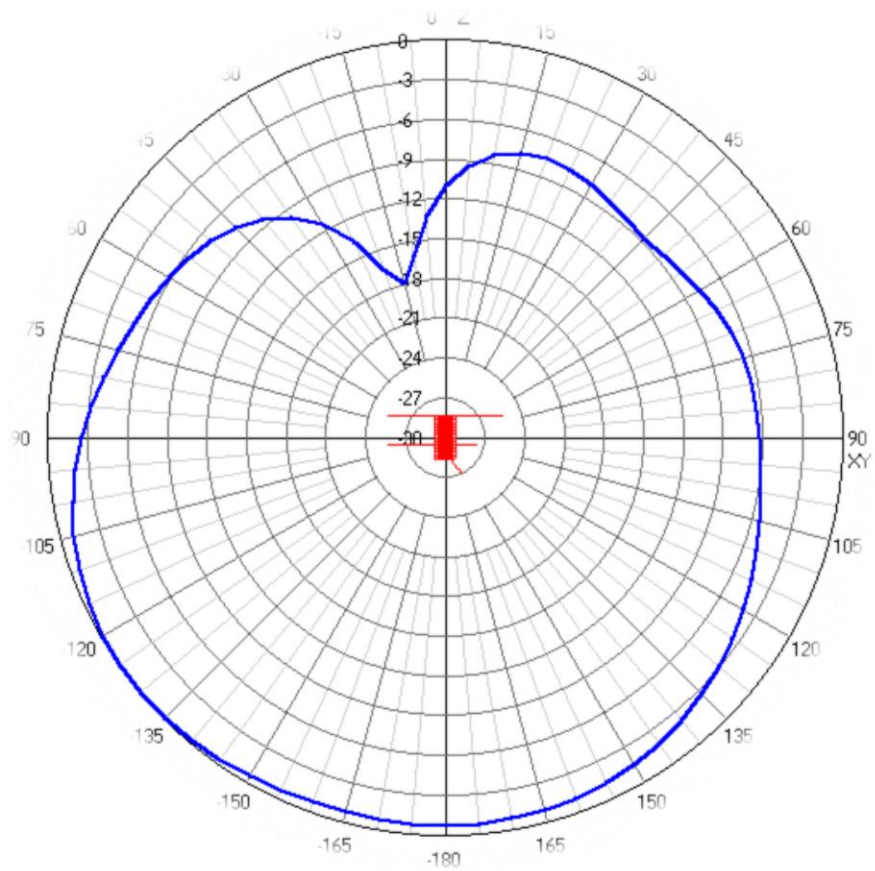

Attachment #1 USATRXTX - UHF Satellite Transmit/Receive Radiation Pattern.