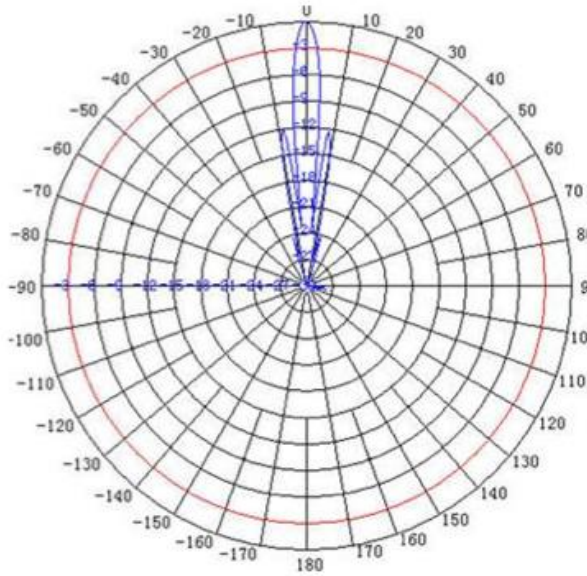

*Attachment #2 VSATRX - VHF Satellite Receive Antenna Radiation Pattern*

*Attachment #3 SSATRXTX - S-Band Satellite Transmit/Receive Radiation Pattern*

*Attachment #4 UESRXTX - UHF Earth Station Antenna Radiation Pattern.*

*Attachment #5 VESTX - VHF Earth Station Antenna Radiation Pattern.*

Vertical Pattern

Horizontal Pattern

*Attachment #6 SESRXTX - S-Band Earth Station Antenna Radiation Pattern.*