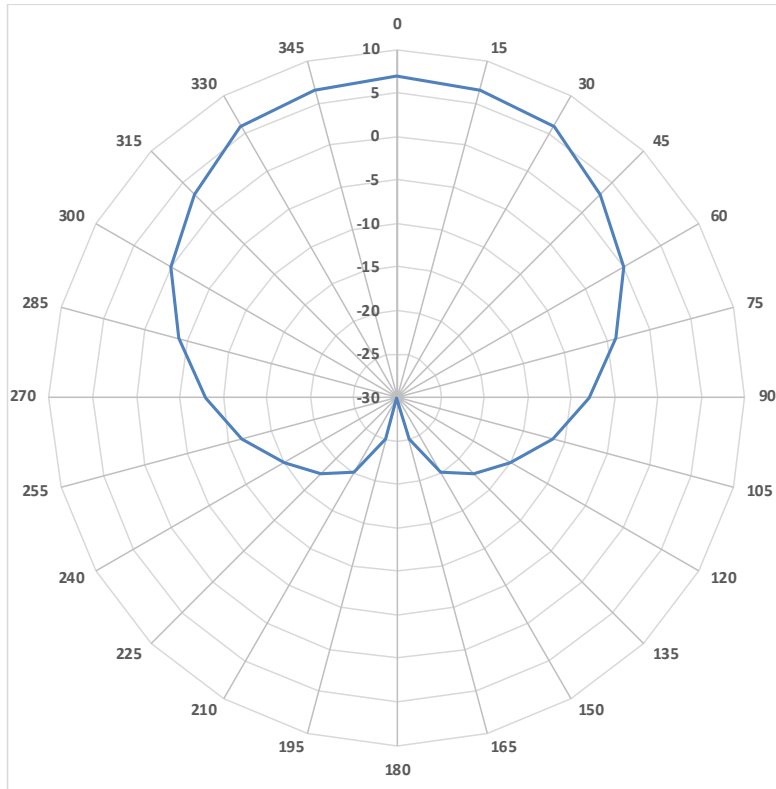

## Antenna Radiation Diagrams

THEA Satellite

February 26, 2018

***SpaceQuest, Ltd.***

3554 Chain Bridge Rd  
Suite 400  
Fairfax, VA 22030

*Attachment #1 USATRXTX - UHF Satellite Transmit/Receive Radiation Pattern.*

*Attachment #2 VSATRX - VHF Satellite Receive Antenna Radiation Pattern*

*Attachment #3 SSATRXTX - S-Band Satellite Transmit/Receive Radiation Pattern*

*Attachment #4 UESRXTX - UHF Earth Station Antenna Radiation Pattern.*

*Attachment #5 VESTX - VHF Earth Station Antenna Radiation Pattern.*

Vertical Pattern

Horizontal Pattern

*Attachment #6 SESRXTX - S-Band Earth Station Antenna Radiation Pattern.*