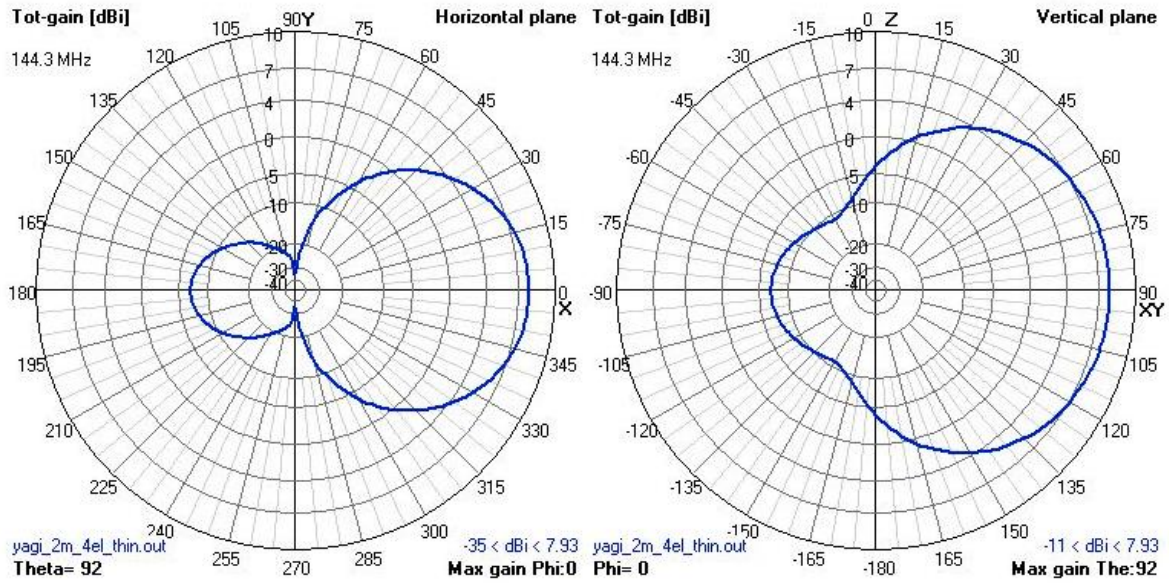

*Attachment #2 VSATRX - VHF Satellite Receive Antenna Radiation Pattern*

*Attachment #3 SSATRXTX - S-Band Satellite Transmit/Receive Radiation Pattern*

*Attachment #4 UESRXTX - UHF Earth Station Antenna Radiation Pattern.*