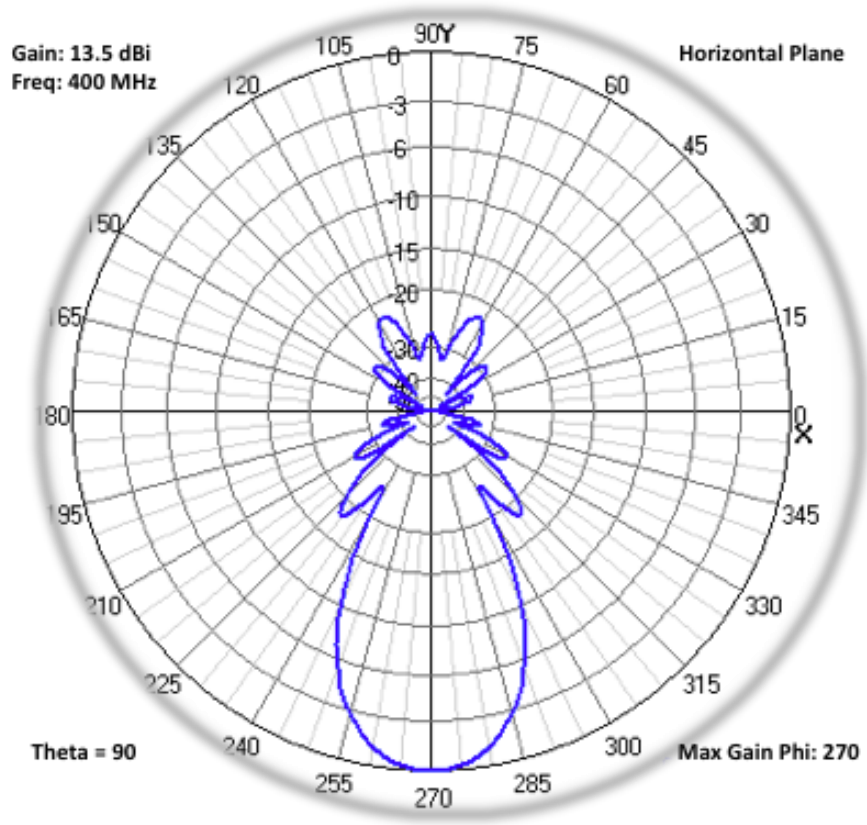

## Antenna Radiation Diagrams

THEA Satellite

February 26, 2018

***SpaceQuest, Ltd.***

3554 Chain Bridge Rd  
Suite 400  
Fairfax, VA 22030

*Attachment #1 USATRXTX - UHF Satellite Transmit/Receive Radiation Pattern.*

*Attachment #2 VSATRX - VHF Satellite Receive Antenna Radiation Pattern*

*Attachment #3 SSATRXTX - S-Band Satellite Transmit/Receive Radiation Pattern*

*Attachment #4 UESRXTX - UHF Earth Station Antenna Radiation Pattern.*