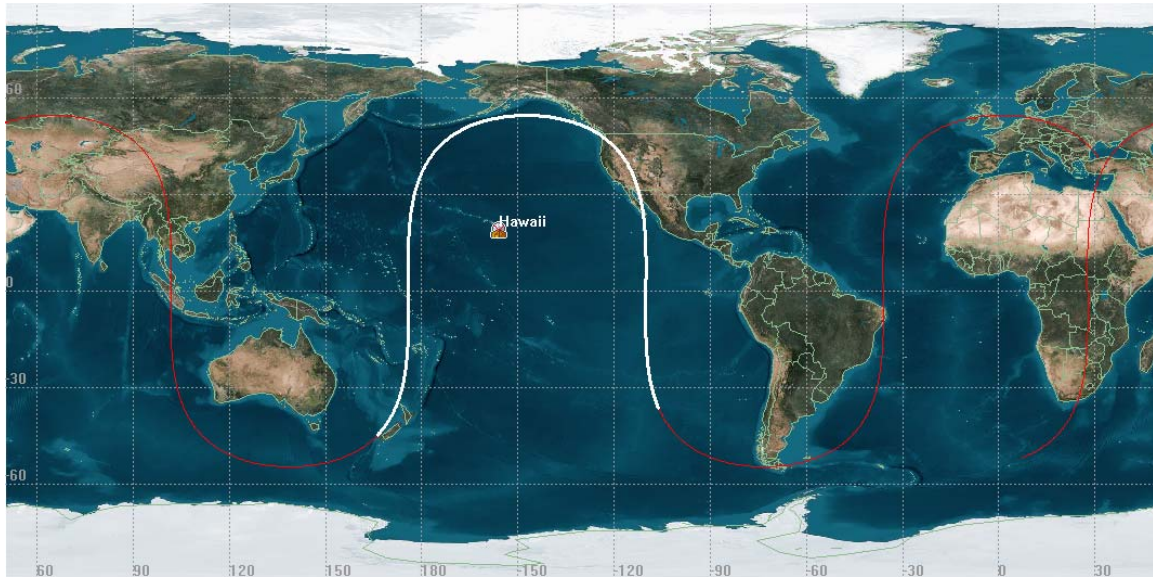

## LEOP support of Galileo (GAL3 and GAL4 aka IOV2) from USN's Hawaii ground station

Galileo is the second launch to orbit the third and fourth satellites of the Galileo navigation constellation for the EU. The second launch consists of 2 spacecraft (GAL3 and GAL4) that will be launched from French Guiana on a Soyuz vehicle on October 10<sup>th</sup>, 2012 at 18:23:06UTC. USN has been contracted to support the Galileo spacecraft LEOP(s) for a period of up to 30 days.

The spacecraft(s) are a Medium Earth Orbiting (MEO) spacecraft in a high mid-latitude orbit (56 degrees) with a near circular orbit of altitude of 23138 Km. This orbit allows a nominal 1 visibility over the USN Hawaii station every day. Each spacecraft contact is on the order of 3 to 15 hours.

GAL3 and GAL4 nominal orbit and Hawaii coverage

The spacecrafts will be supported from injection and six subsequent orbital maneuvers for spacing of GAL3 and GAL4. The below analysis covers all possible visibilities from USN Hawaii, but not all visibilities will be supported.