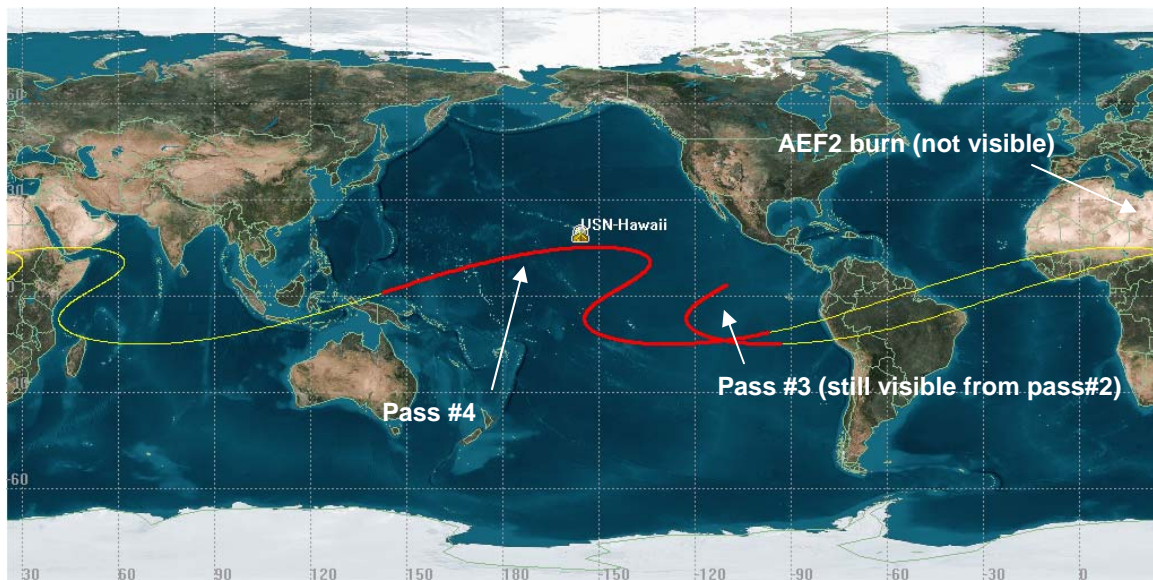

Pass #3 and #4 (Post maneuver burn#1)

Facility-Hawaii-Sensor-13m-To-Satellite-KA-SAT-post-burn#1: Access Summary Report

Pass	Start Time (UTCG)	Stop Time (UTCG)
3	21 Dec 2010 17:16:00	21 Dec 2010 23:12:03
4	22 Dec 2010 13:21:21	23 Dec 2010 01:47:43

Spacecraft post burn#1 TLE:

KASAT AEF1

```
1 99999U 10992ZZZ 10355.76736111 .00000000 00000-0 +00000-0 3 14  
2 99999 15.0781 70.9593 5000521 352.2371 199.8547 1.84240898 12
```

USN Hawaii coverage of KA-SAT pass #3 and #4