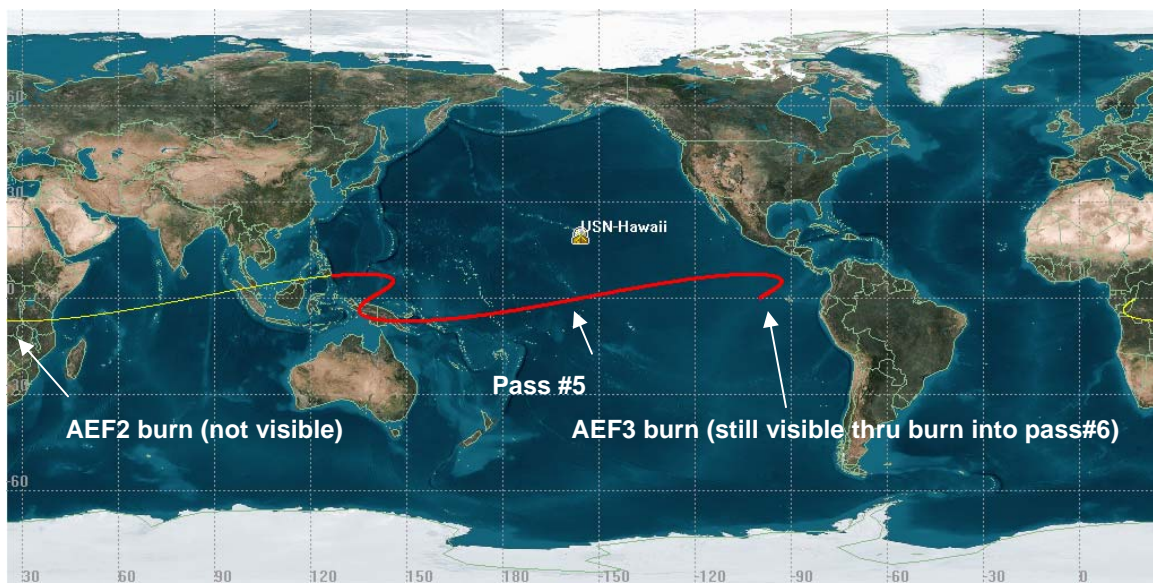

Pass #5 (Post maneuver burn#2)

Facility-Hawaii-Sensor-13m-To-Satellite-KA-SAT-post-burn#2: Access Summary Report

Pass	Start Time (UTCG)	Stop Time (UTCG)
5	23 Dec 2010 18:40:33	24 Dec 2010 16:45:00

Spacecraft post burn #2 TLE:

KSAT AEF2

```
1 99999U 10992ZZZ 10357.39930556 .00000000 00000-0 +00000-0 3 14  
2 99999 7.2827 70.2233 3151947 353.3438 196.8225 1.51231191 13
```

USN Hawaii coverage of KA-SAT pass #5