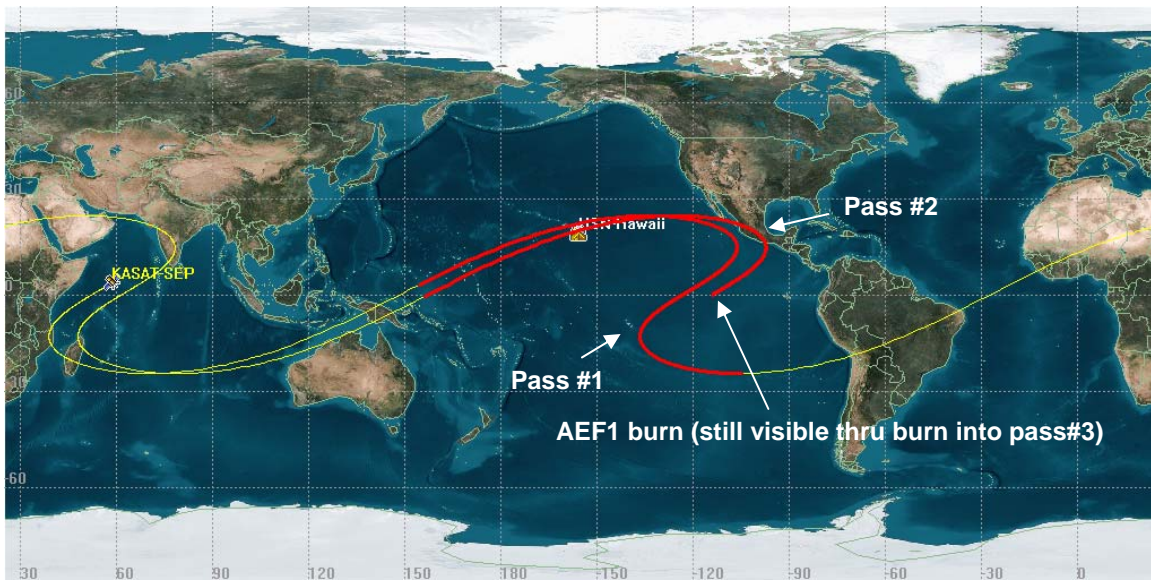

Sequence of events for support of KA-SAT from USN-Hawaii:

Event	Date	Time
Launch	19 - Dec	21:47:00 UTC
Separation	20 -Dec	06:59:00 UTC
Hawaii AOS (pass#1)	20 -Dec	12:35:46 UTC
Hawaii LOS	20 -Dec	23:27:54 UTC
Hawaii AOS (pass#2)	21 -Dec	11:52:48 UTC
Hawaii end of pass but not LOS	21 -Dec	17:16:00 UTC
Orbital maneuver burn #1 (visible during burn)	21 -Dec	17:16:00 UTC
Hawaii beginning of pass still visible from pass#2 (pass#3)	21 -Dec	17:16:00 UTC
Hawaii LOS	21 -Dec	23:12:03 UTC
Hawaii AOS (pass#4)	22 -Dec	13:21:21 UTC
Hawaii LOS	23 -Dec	01:47:43 UTC
Orbital maneuver burn #2	23 -Dec	08:15:00 UTC
Hawaii AOS (pass#5)	23 -Dec	18:40:33 UTC
Hawaii end of pass but not LOS	24 -Dec	16:45:00 UTC
Orbital maneuver burn #3 (visible during burn)	24 -Dec	16:45:00 UTC
Hawaii AOS (pass#6)	24 -Dec	16:45:00 UTC
Hawaii LOS	25 -Dec	02:13:53 UTC
Hawaii End of Mission	25 -Dec	02:13:53 UTC

Detailed pass support

USN will support KA-SAT for a total of 6 passes starting 20-Dec thru 25-Dec. Not all possible visibility times will be supported. Actual support details and times for each pass are shown below.

Injection and Pass #1 and #2

Facility-Hawaii-Sensor-13m-To-Satellite-**KA-SAT-injection**: Access Summary Report

PASS	Start Time (UTCG)	Stop Time (UTCG)
1	20 Dec 2010 12:35:46	20 Dec 2010 23:27:54
2	21 Dec 2010 11:52:48	21 Dec 2010 17:16:00

Spacecraft Injection NORAD TLE:

KA-SAT

```
1 99999U 10992ZZZ 10354.29097222 .00000000 00000-0 +00000-0 3 14  
2 99999 24.4792 65.9814 6136945 357.2465 188.8883 2.05677771 17
```

USN Hawaii coverage of KA-SAT Pass #1 and #2.