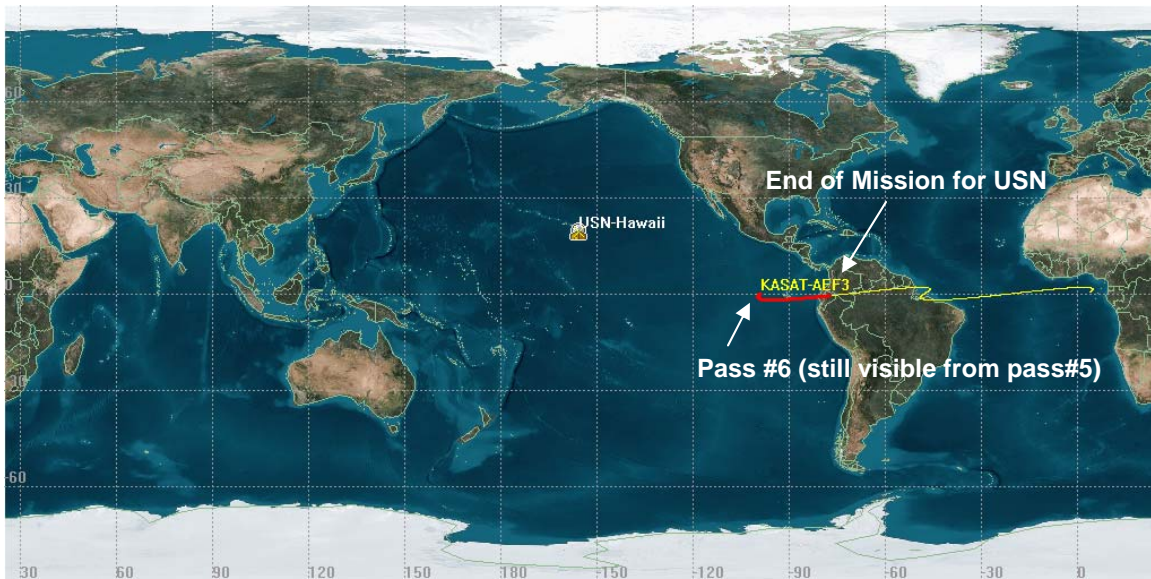

Pass #6 (Post maneuver burn#3)

Facility-Hawaii-Sensor-13m-To-Satellite-KA-SAT-post-burn#3: Access Summary Report

Pass	Start Time (UTCG)	Stop Time (UTCG)
6	24 Dec 2010 16:45:00	25 Dec 2010 02:13:53

Spacecraft post burn #3 TLE:

KASAT AEF3

```
1 99999U 10992ZZZ 10358.71527778 .00000000 00000-0 +00000-0 3 19  
2 99999 1.9549 69.3473 1065056 354.7667 189.7329 1.16727944 15
```

End of Mission support for USN