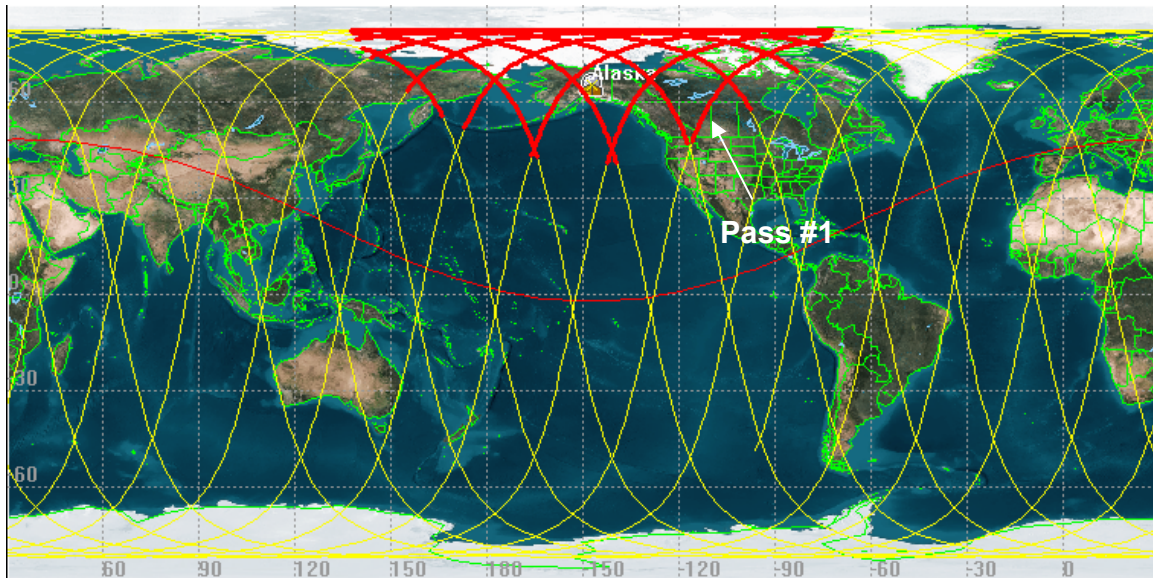

Injection and Pass #1

Access	Start Time (UTCG)	Stop Time (UTCG)	Duration (sec)
1	6 Dec 2007 02:20:30.540	6 Dec 2007 02:30:01.050	570.510

Spacecraft Nominal Two Line elements:

FM#2

```
1 00020U 05001F 07340.14556713 .00000000 00000-0 -55870-4 0 99993  
2 00020 97.8652 167.3955 0018616 90.6877 262.0550 14.82213313000004
```

**USN Alaska coverage of COSMO SkyMed-2 (FM#2):
Chart shows first day of passes (contacts 1 – 11)**