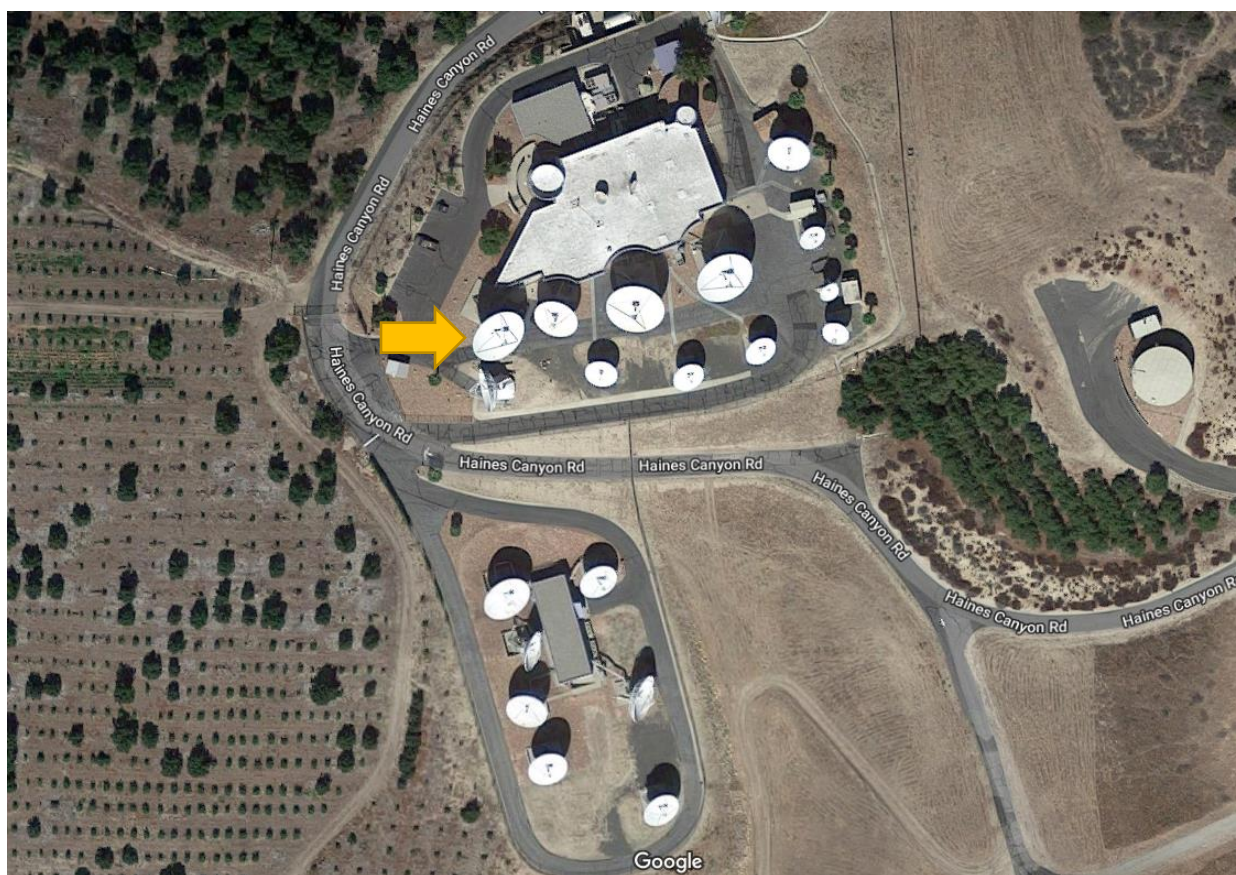

Exhibit A

Fillmore, California Earth Station; Call Sign KA71

Per the Federal Communications Commission's guidance,¹ Intelsat herein provides its KA71 earth station coordinates based on WGS84 datum as an exhibit to this renewal application. The current license provides the coordinates in NAD83.

KA71 is located at the following WGS84 coordinates:

34° 24' 20.86" N, 118° 53' 38.69" W

¹ *International Bureau Addresses Accuracy of Earth Station Location Information in IBFS; Provides Guidance to Earth Station Licensees and Applicants*, Public Notice, DA 17-1127 (rel. Nov. 21, 2017).