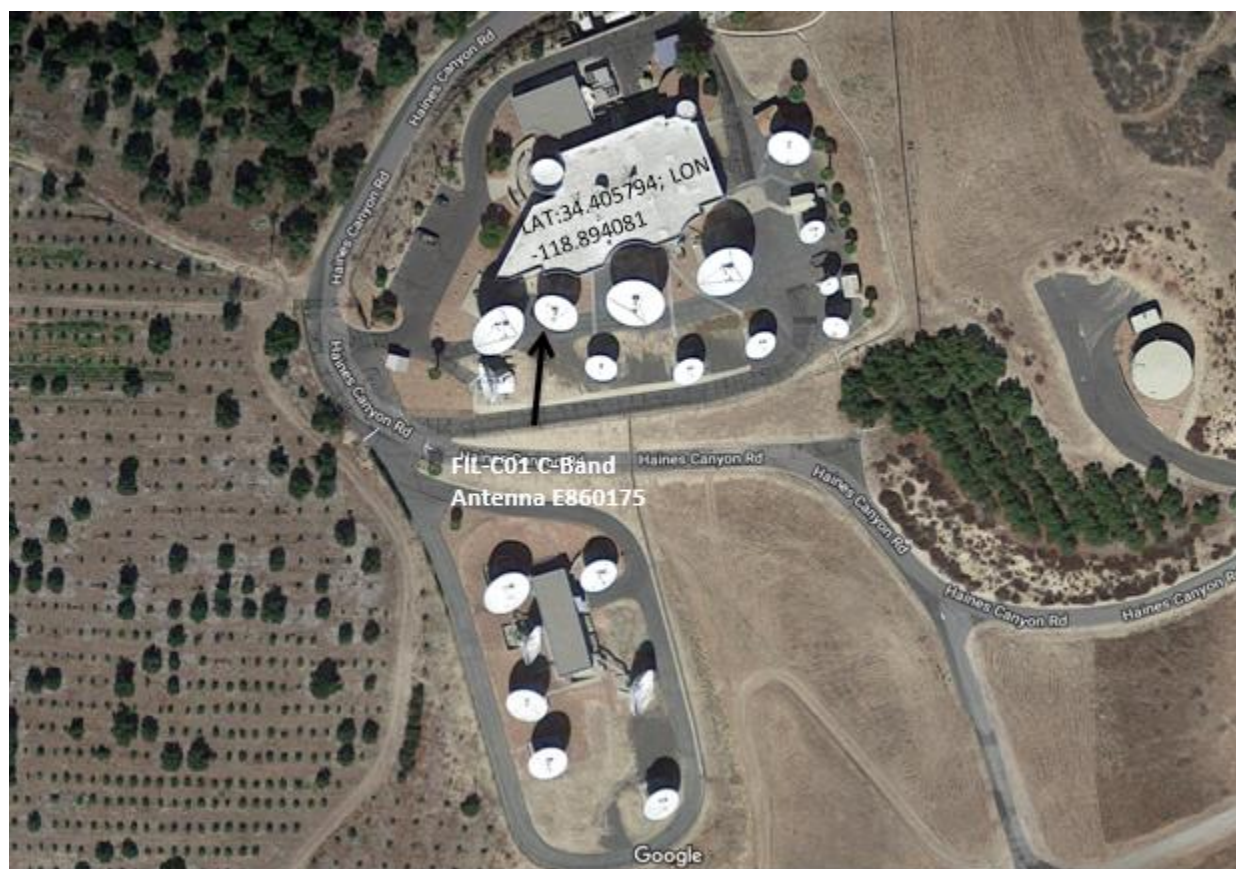

Exhibit A

Fillmore, California Earth Station; Call Sign E860175

Per the Federal Communications Commission's guidance,¹ Intelsat herein provides its E860175 earth station coordinates based on WGS84 datum as an exhibit to this renewal application. The current license provides the coordinates in NAD27.

E860175 is located at the following WGS84 coordinates:

34° 24' 20.86" N, -118° 53' 38.69" W

The below screen shot shows the antenna location.

¹ *International Bureau Addresses Accuracy of Earth Station Location Information in IBFS; Provides Guidance to Earth Station Licensees and Applicants, Public Notice, DA 17-1127 (rel. Nov. 21, 2017).*