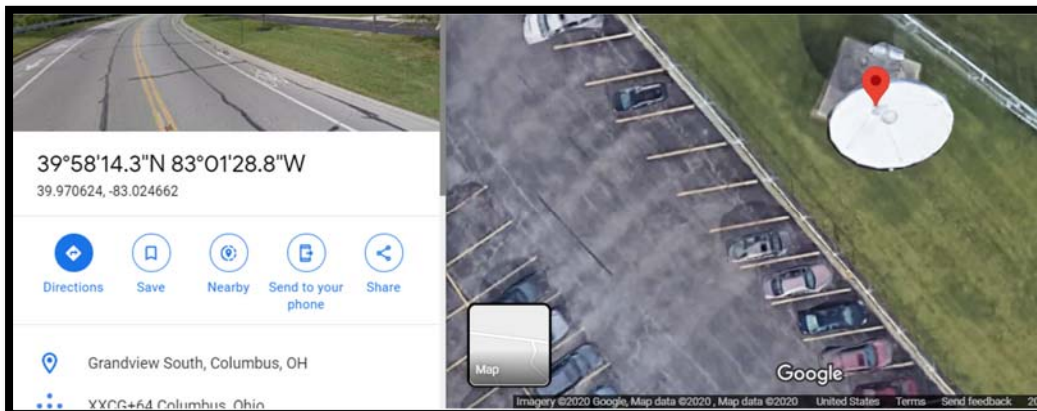

Coordinate Verification

The coordinates on the license authorization for the domestic fixed receive-only earth station E050145 are 39° 58' 14.0" N 83° 1' 29.0 W (39.970556 N 83.024722 W). As shown in the photograph below, these coordinates land near but not on an earth station.

Pursuant to Public Notice DA 17-1127, we provide photographic images confirming the physical location of the earth station at the more accurate coordinates 39° 58' 14.3" N 83° 3' 28.8" W (39.970624 N 83.024662 W).

E050145 Renewal Application
Coordinate Verification Exhibit

In light of the foregoing, the license coordinates for E050145 should be adjusted to the Google Earth® coordinates 39° 58' 14.3" N 83° 3' 28.8" W (39.970624 N 83.024662 W), which are within 3" of the licensed coordinates.