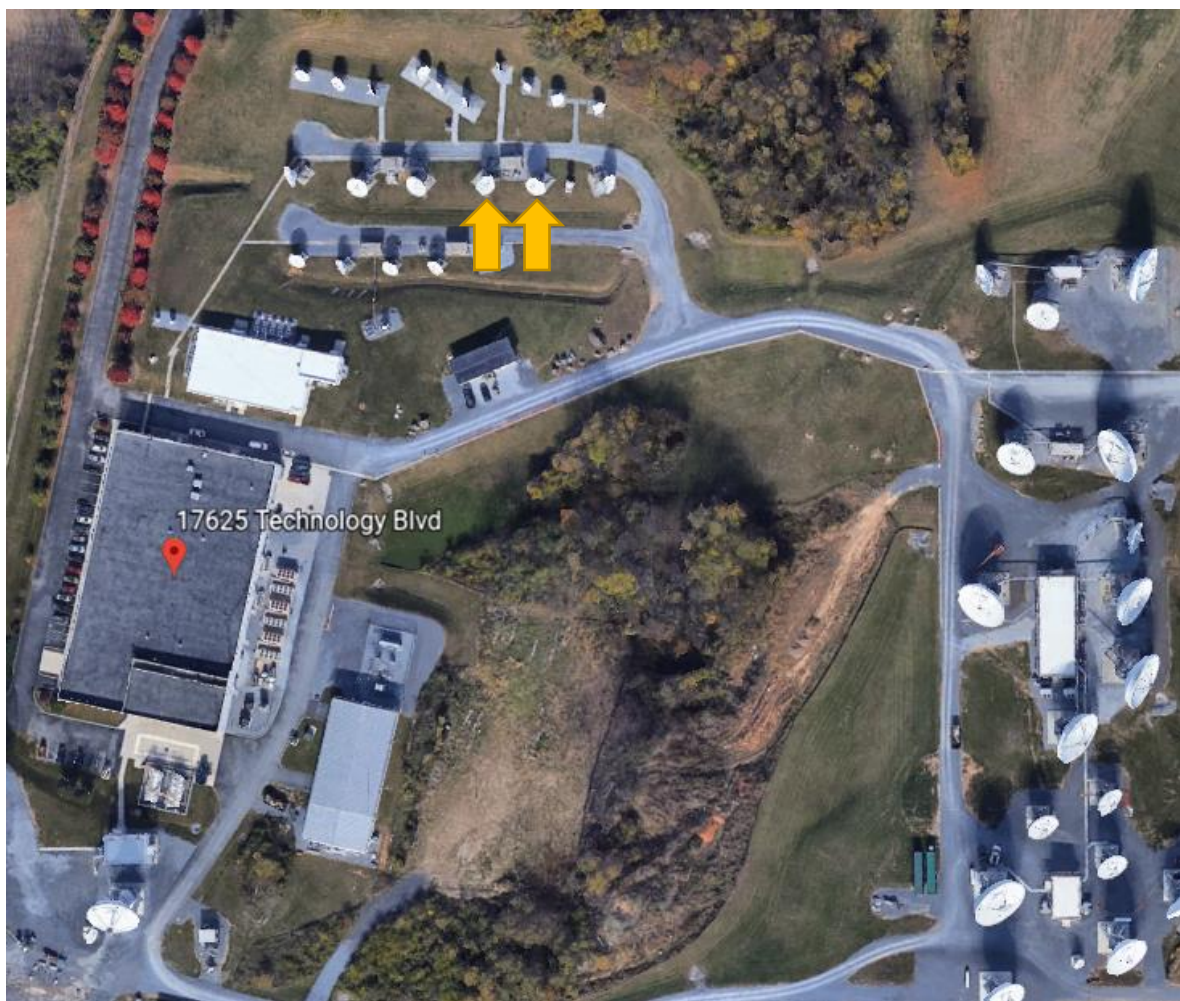

Exhibit A

Hagerstown, Maryland Earth Station; Call Sign E050048

Per the Federal Communications Commission's guidance,¹ Intelsat herein provides its E050048 earth station coordinates based on WGS84 datum as an exhibit to this modification application. The current license provides the coordinates in NAD83.

E050048 is located at the following WGS84 coordinates:

39°36'00" N, 77°45'28" W

The below screen shot shows the earth station location.

¹ *International Bureau Addresses Accuracy of Earth Station Location Information in IBFS; Provides Guidance to Earth Station Licensees and Applicants*, Public Notice, DA 17-1127 (rel. Nov. 21, 2017).