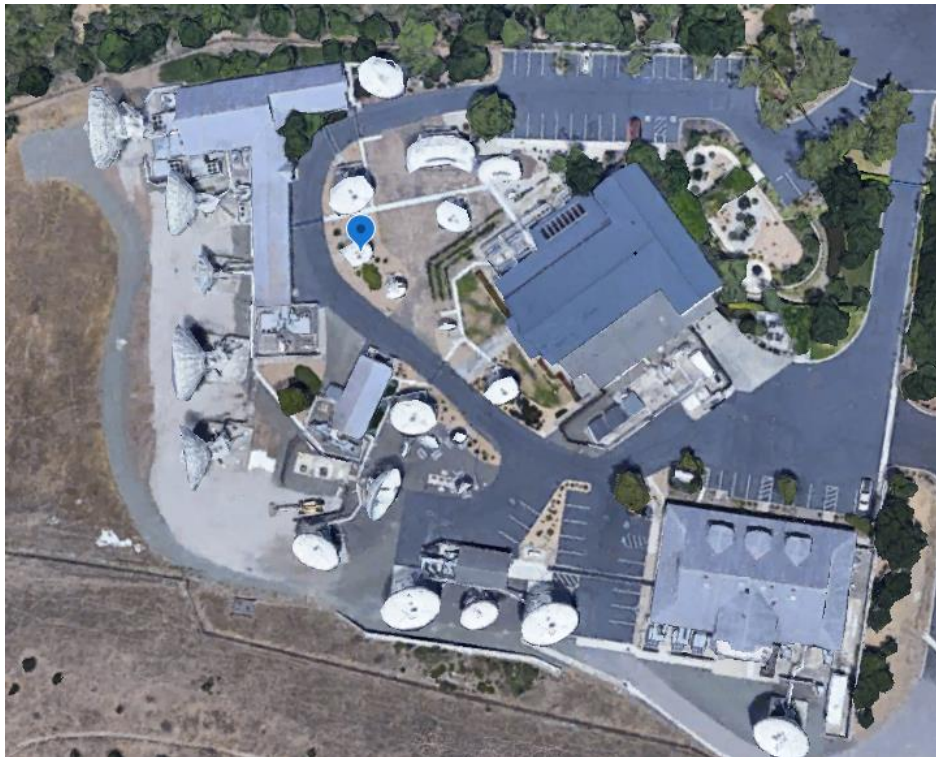

# Exhibit A

## Napa, California Earth Station; Call Sign E950067

Per the Federal Communications Commission's guidance,<sup>1</sup> Intelsat herein provides its E950067 earth station coordinates based on WGS84 datum as an exhibit to this modification application. The current license provides the coordinates in NAD83.

E950067 is located at the following WGS84 coordinates:

38°14'44" N, 122°16'49" W

The below screen shot shows the antenna location.

---

<sup>1</sup> *International Bureau Addresses Accuracy of Earth Station Location Information in IBFS; Provides Guidance to Earth Station Licensees and Applicants*, Public Notice, DA 17-1127 (rel. Nov. 21, 2017).