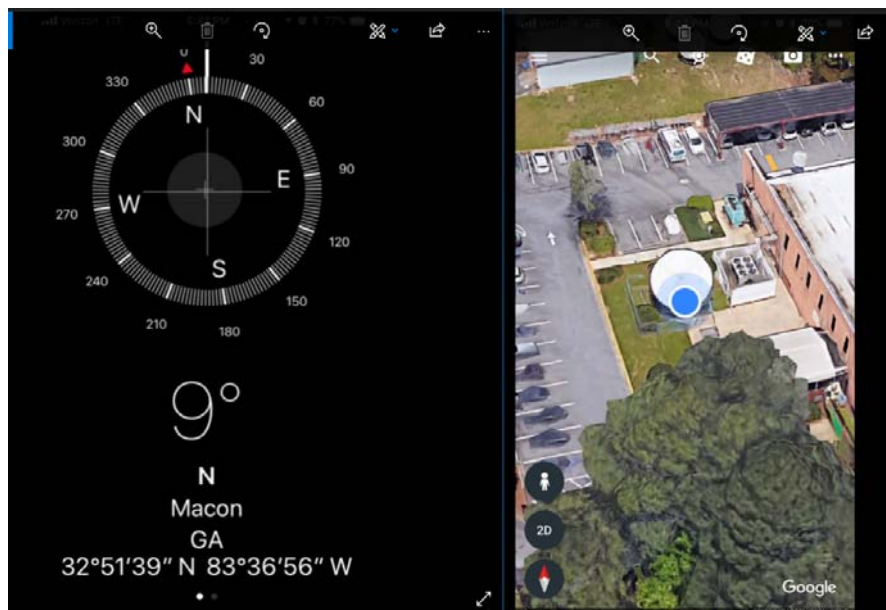

Coordinate Verification

The licensed coordinates for E5484 are 32° 51' 38.0" N 83° 36' 56.0" W (32.860556° N 83.615556° W). Pursuant to Public Notice DA 17-1127, we provide the following Google Earth® Map showing the location of Earth Station E5484 as 32° 51' 39.29 N 83° 36' 55.24 (32.860914° N 83.615344° W).

For physical verification of the location, below is an image showing readings using both a compass mobile application and the Google Earth® mobile application on the same mobile phone at the location of the earth station. The coordinates from the compass app are 32° 51' 39" N 83° 36' 56" W (32.860833° N 83.615556° W) and the coordinates from the Google Earth® app are 32° 51' 36" N 83° 36' 55" W (32.86° N 83.615278° W).

The three readings are all within three seconds latitude and longitude of the licensed coordinates for E5484.