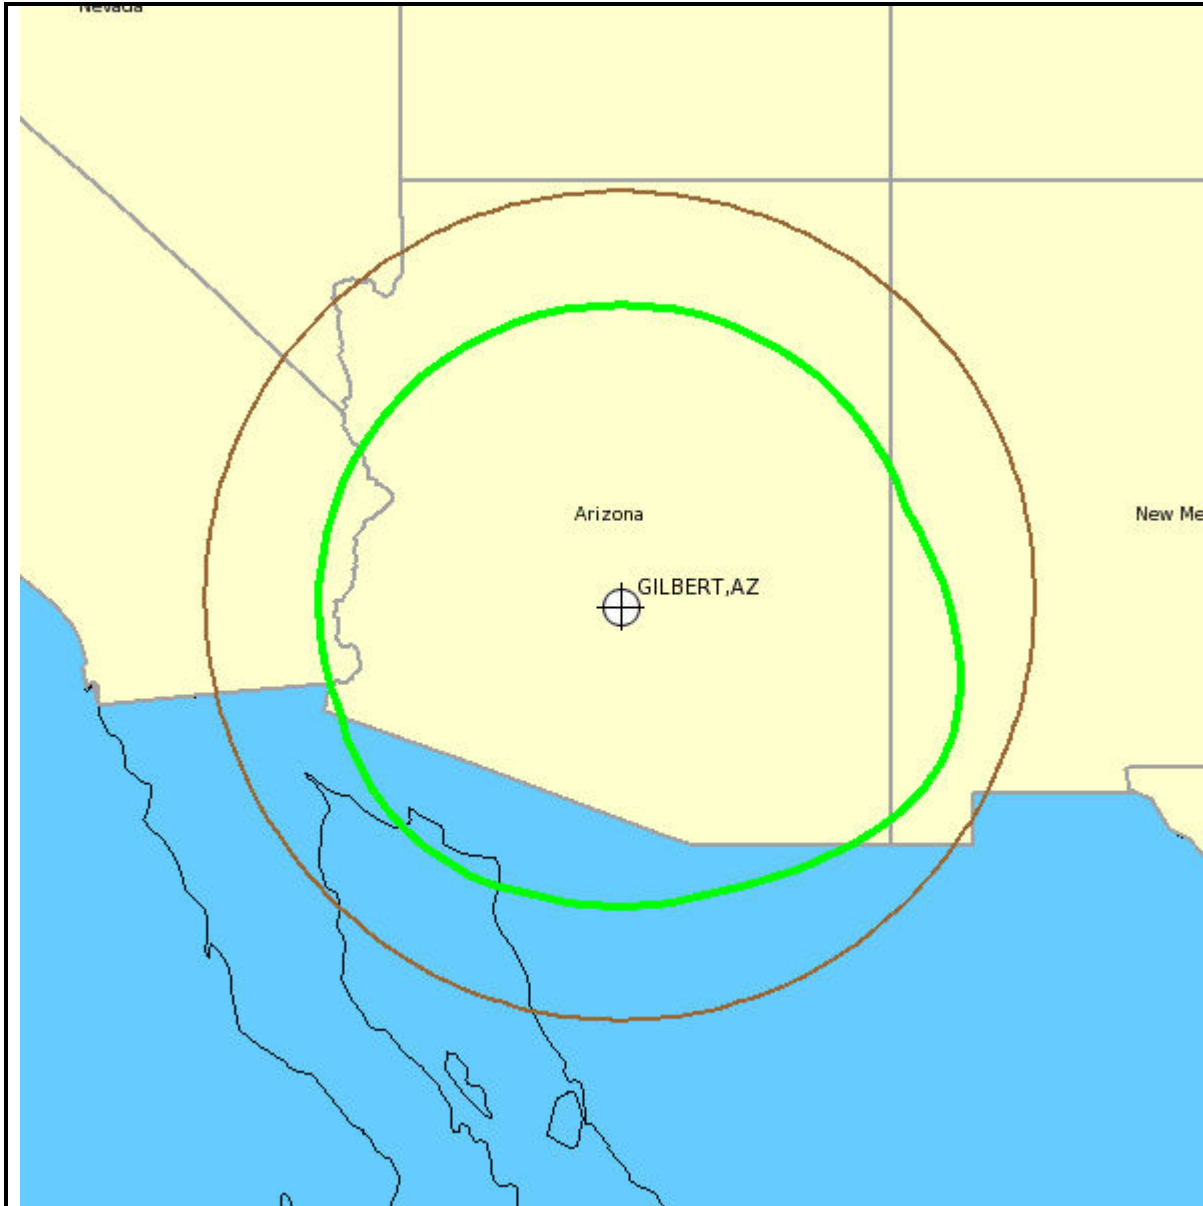

# Fox Broadcasting Company

**Legend:**

Scale: 1:7,000,000

Great Circle: 4.0 GHz 

Precipitation Scatter: 4.0 GHz 

Earth Station Site: 

**COMSEARCH**<sup>®</sup>  
19700 Janelia Farm Boulevard  
Ashburn, VA 20147