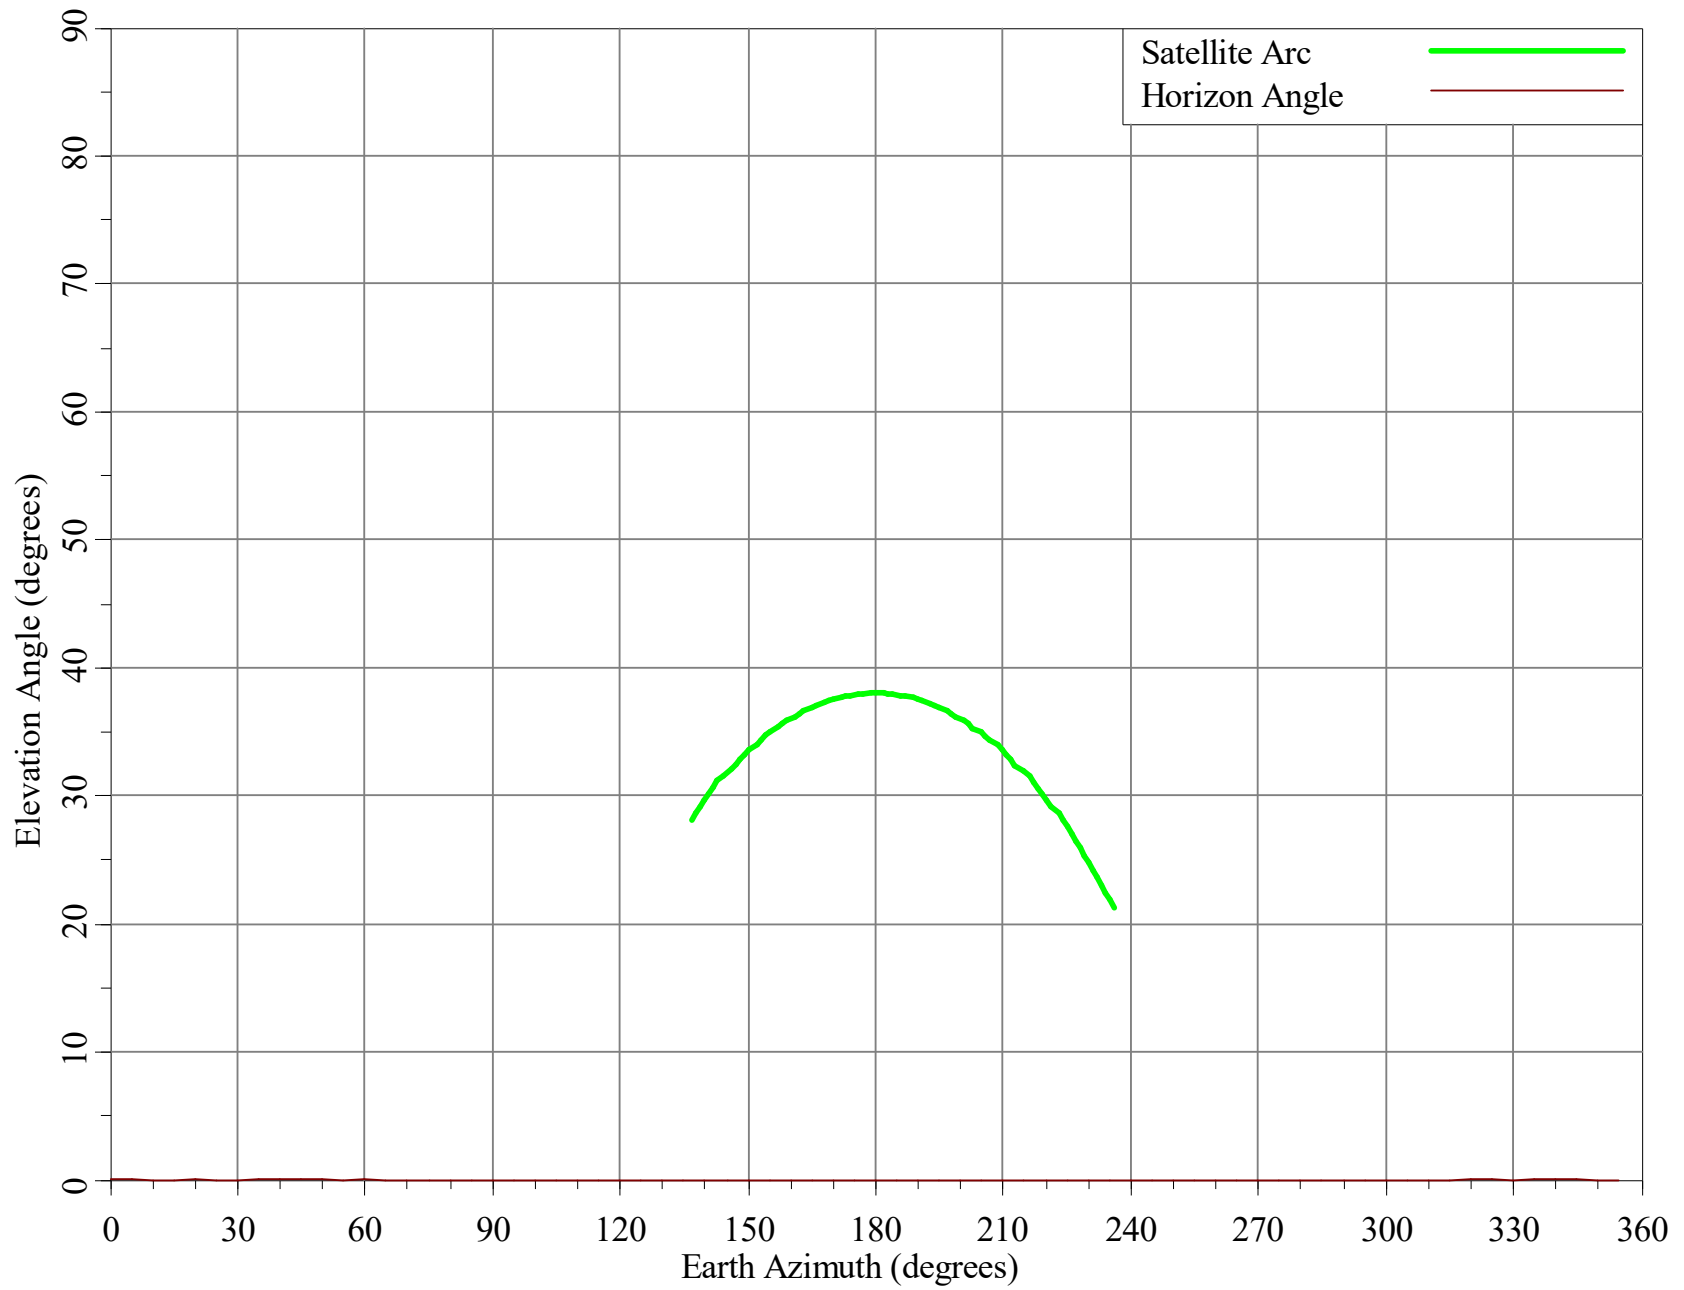

Horizon Angle & Satellite Arc for Station, MN Micronet Communications, Inc.

Horizon Gain for Station, MN
Micronet Communications, Inc.

Minimum Discrimination Angles for Station, MN
Micronet Communications, Inc.

Final Contour & Rain Scatter for Station, MN - Receive

SCALE - 1:10000000 1 inch = 157.8 miles