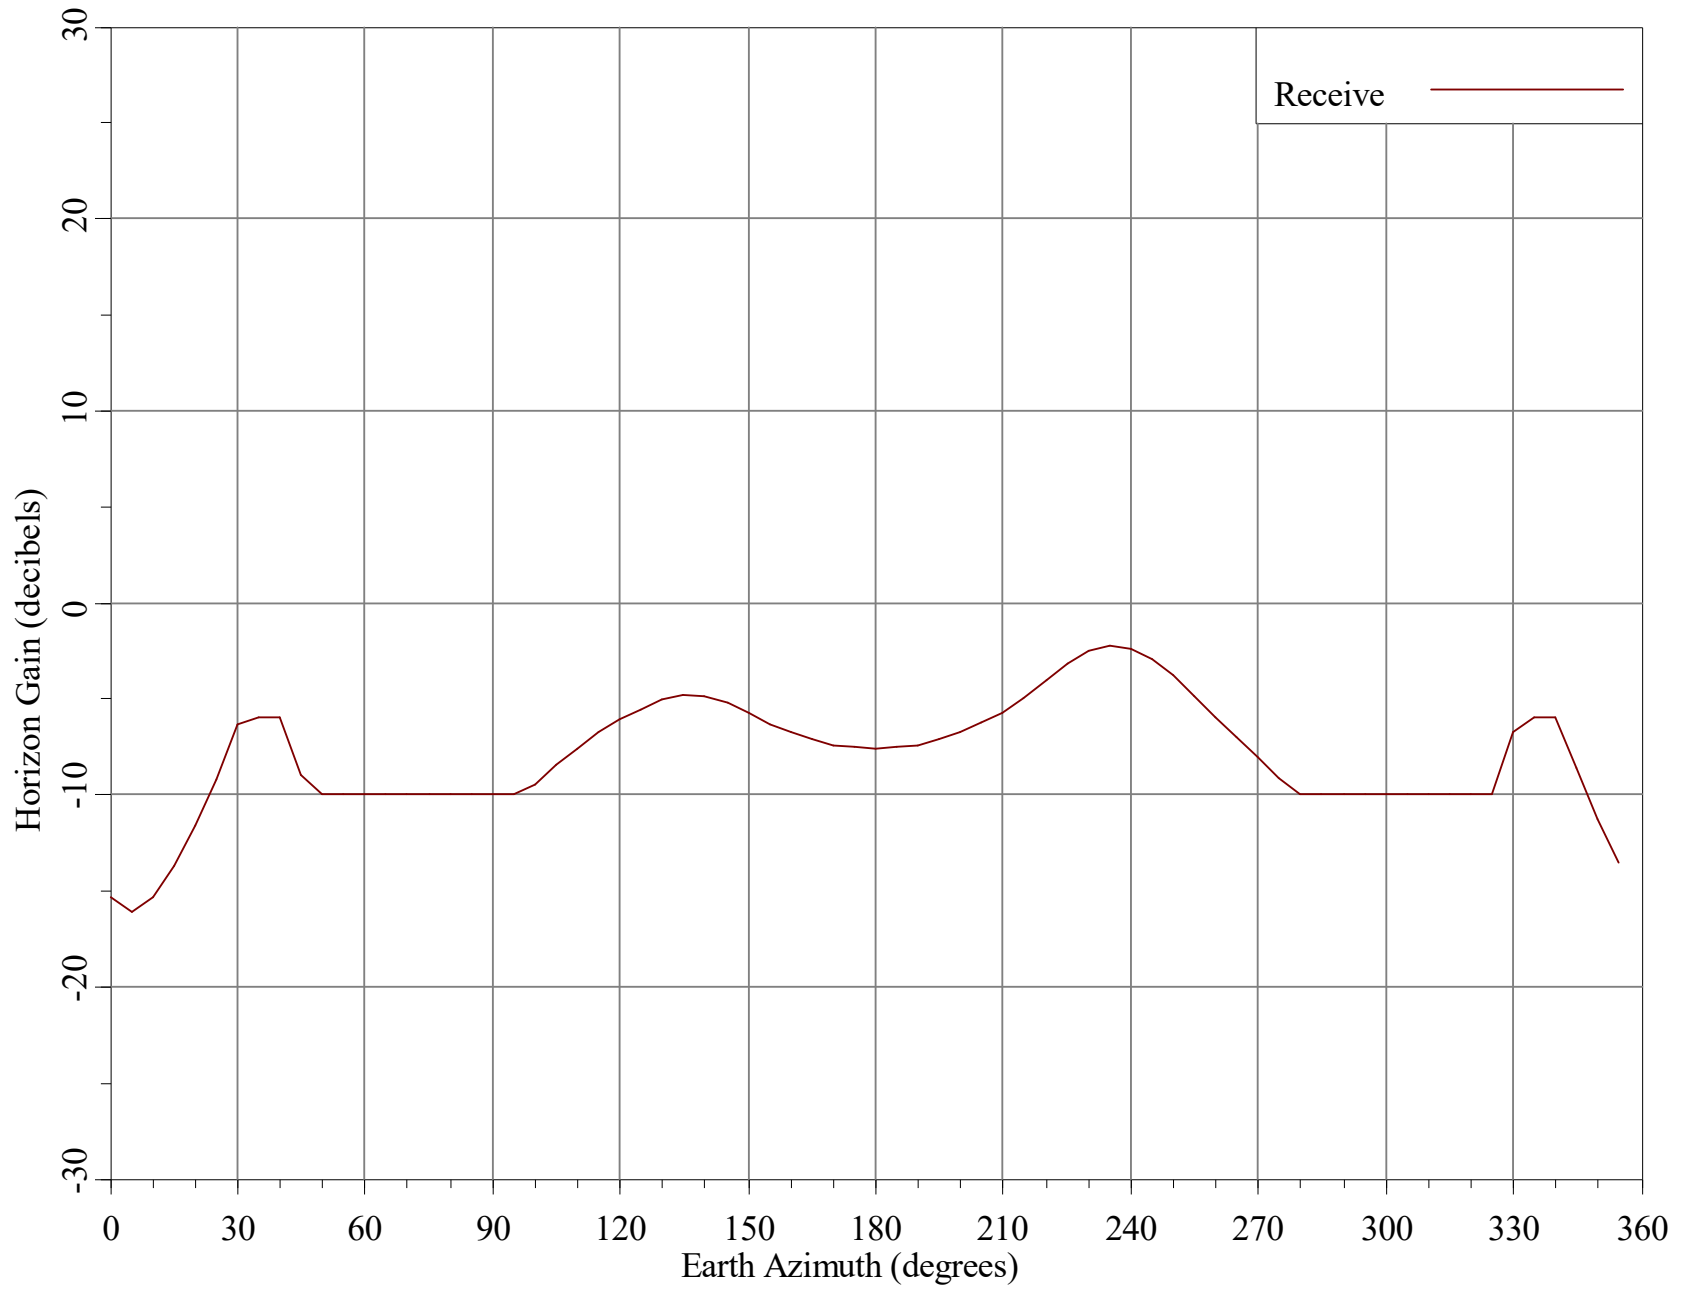

Horizon Angle & Satellite Arc for Station, MN Micronet Communications, Inc.

Horizon Gain for Station, MN
Micronet Communications, Inc.

Minimum Discrimination Angles for Station, MN
Micronet Communications, Inc.

Final Contour & Rain Scatter for Station, MN - Receive

SCALE - 1:10000000 1 inch = 157.8 miles