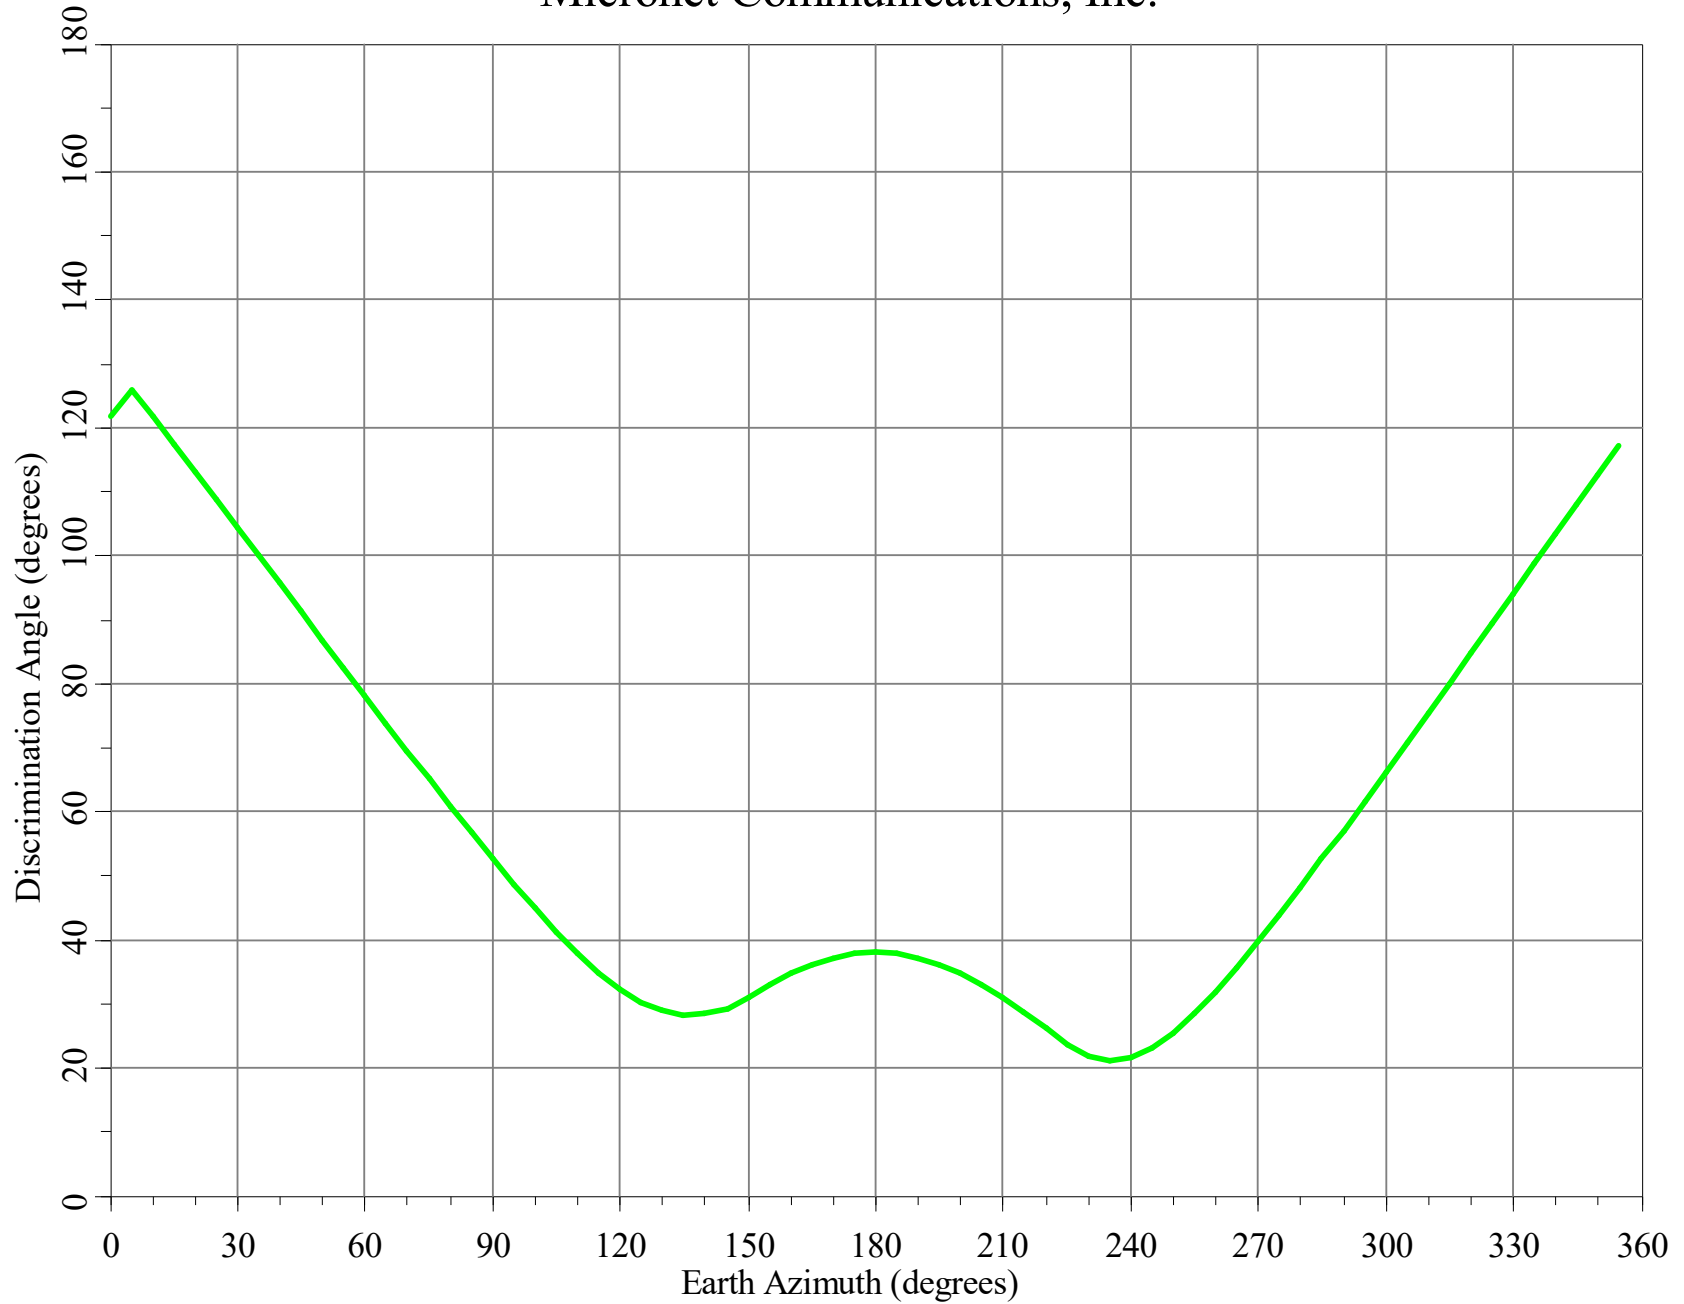

Final Contour & Rain Scatter for Station, MN - Receive

SCALE - 1:10000000 1 inch = 157.8 miles