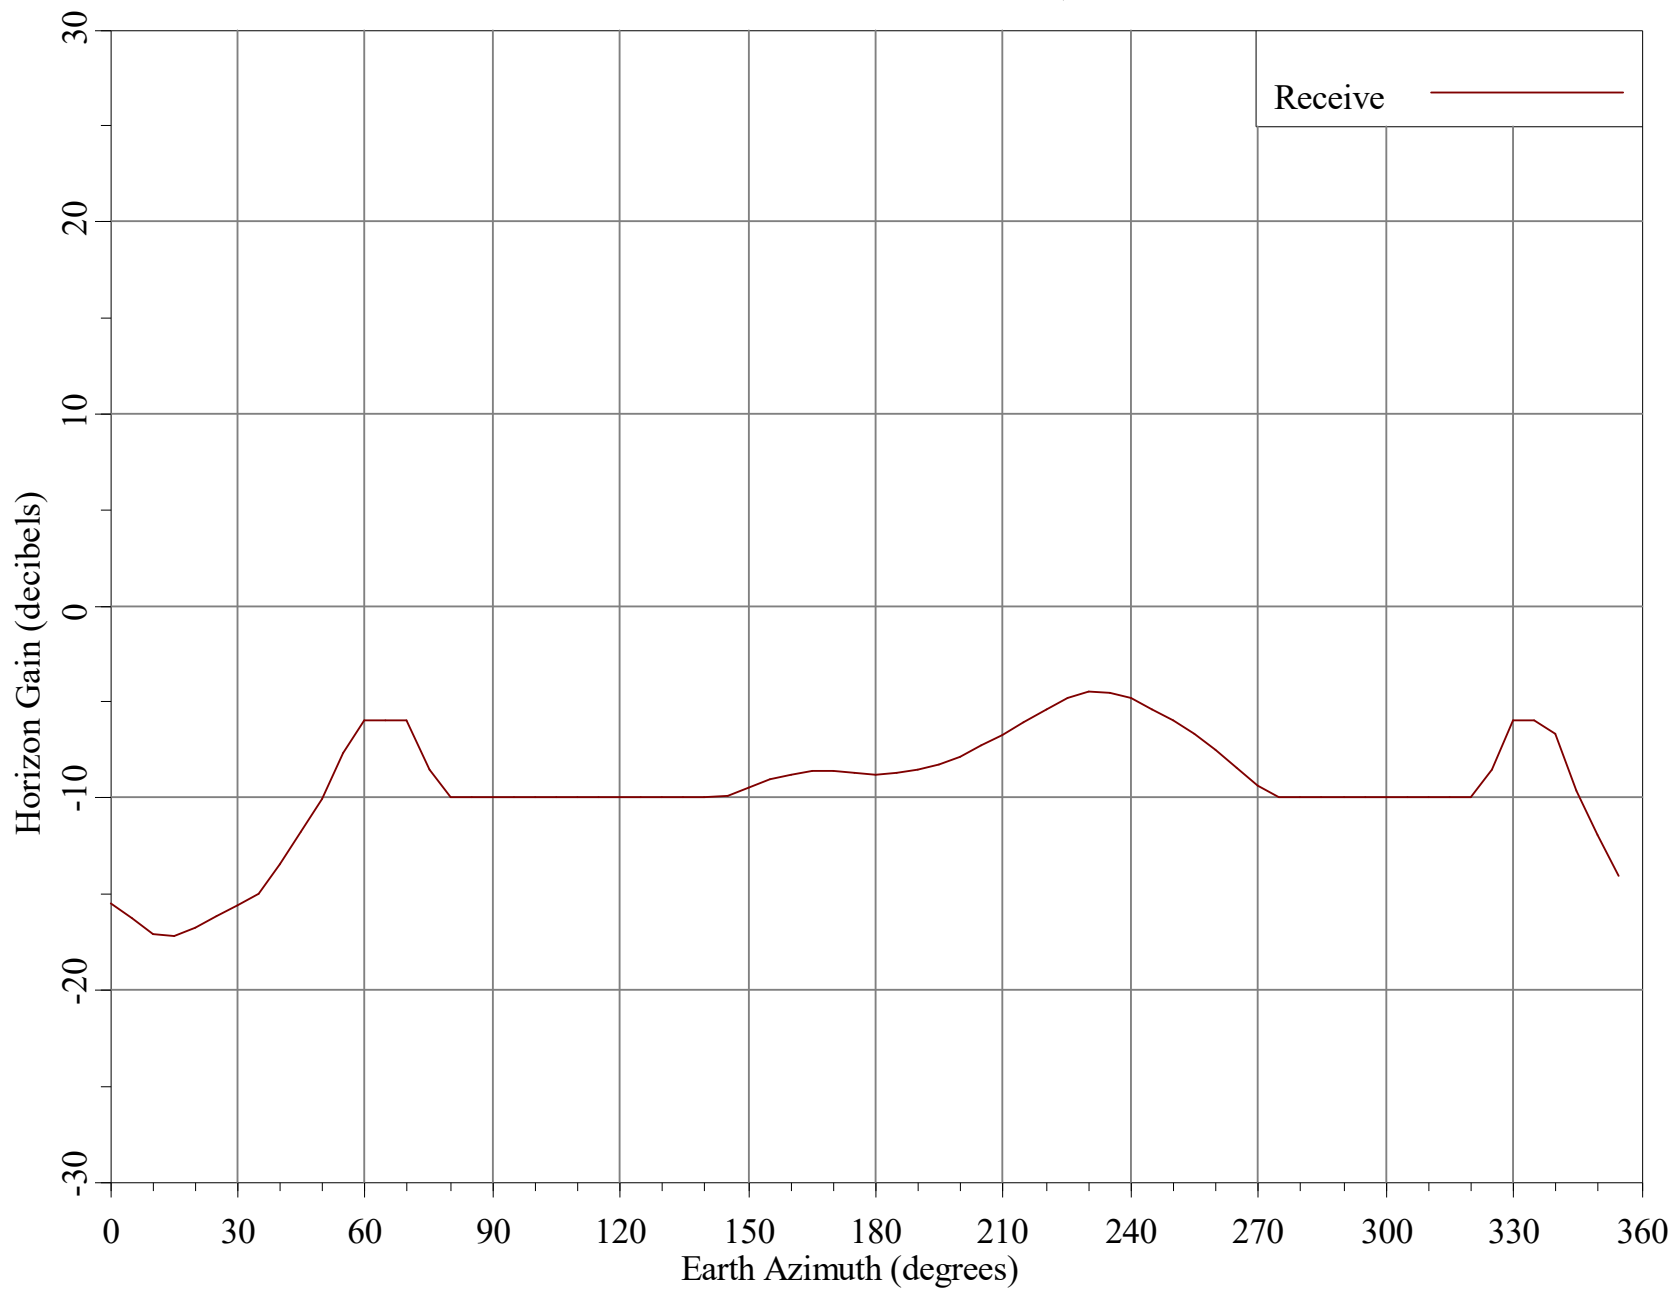

Horizon Angle & Satellite Arc for WTLW TV44, OH

Micronet Communications, Inc.

Horizon Gain for WTLW TV44, OH Micronet Communications, Inc.

Minimum Discrimination Angles for WTLW TV44, OH
Micronet Communications, Inc.

Final Contour & Rain Scatter for WTLW TV44, OH - Receive

SCALE - 1:10000000 1 inch = 157.8 miles