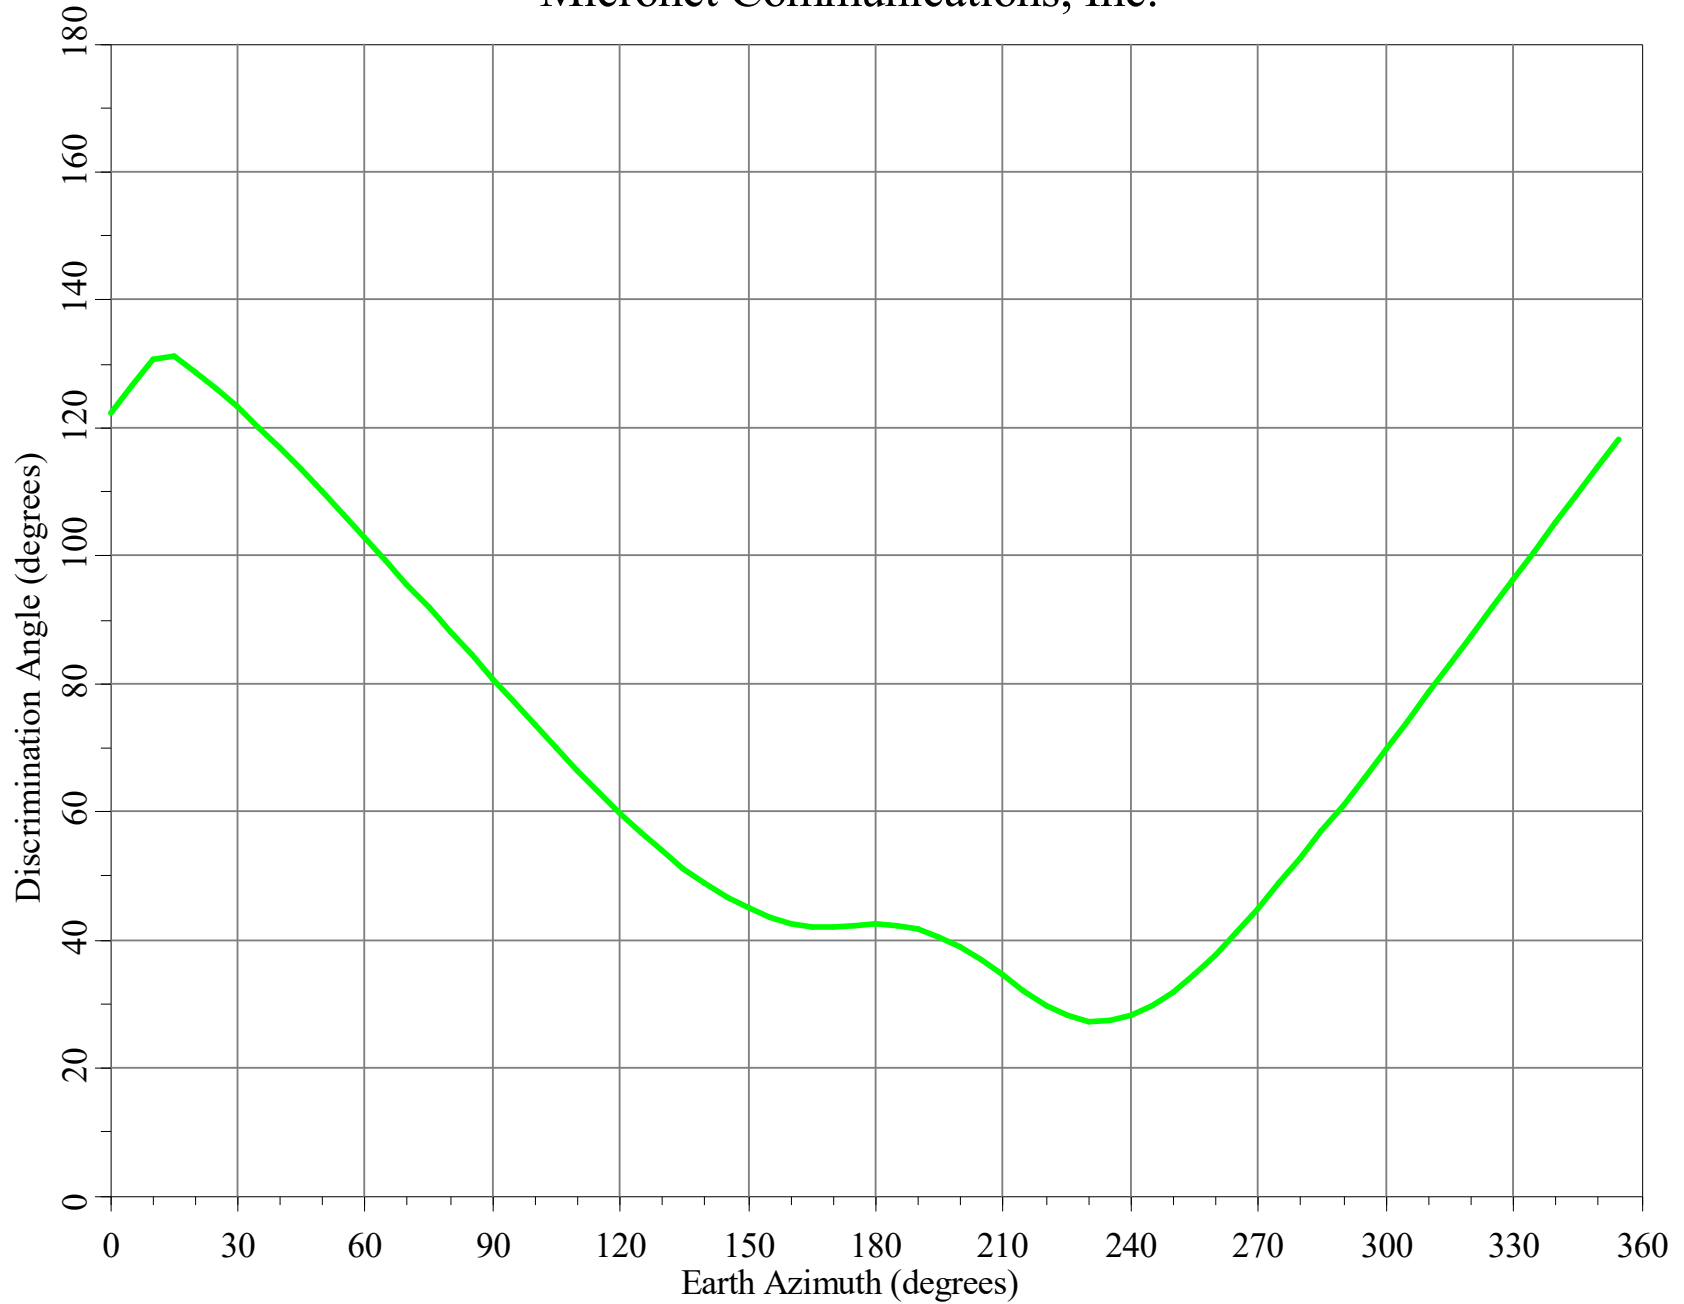

Horizon Angle & Satellite Arc for WTLW TV44, OH

Micronet Communications, Inc.

Horizon Gain for WTLW TV44, OH Micronet Communications, Inc.

Minimum Discrimination Angles for WTLW TV44, OH
Micronet Communications, Inc.

Final Contour & Rain Scatter for WTLW TV44, OH - Receive

SCALE - 1:10000000 1 inch = 157.8 miles