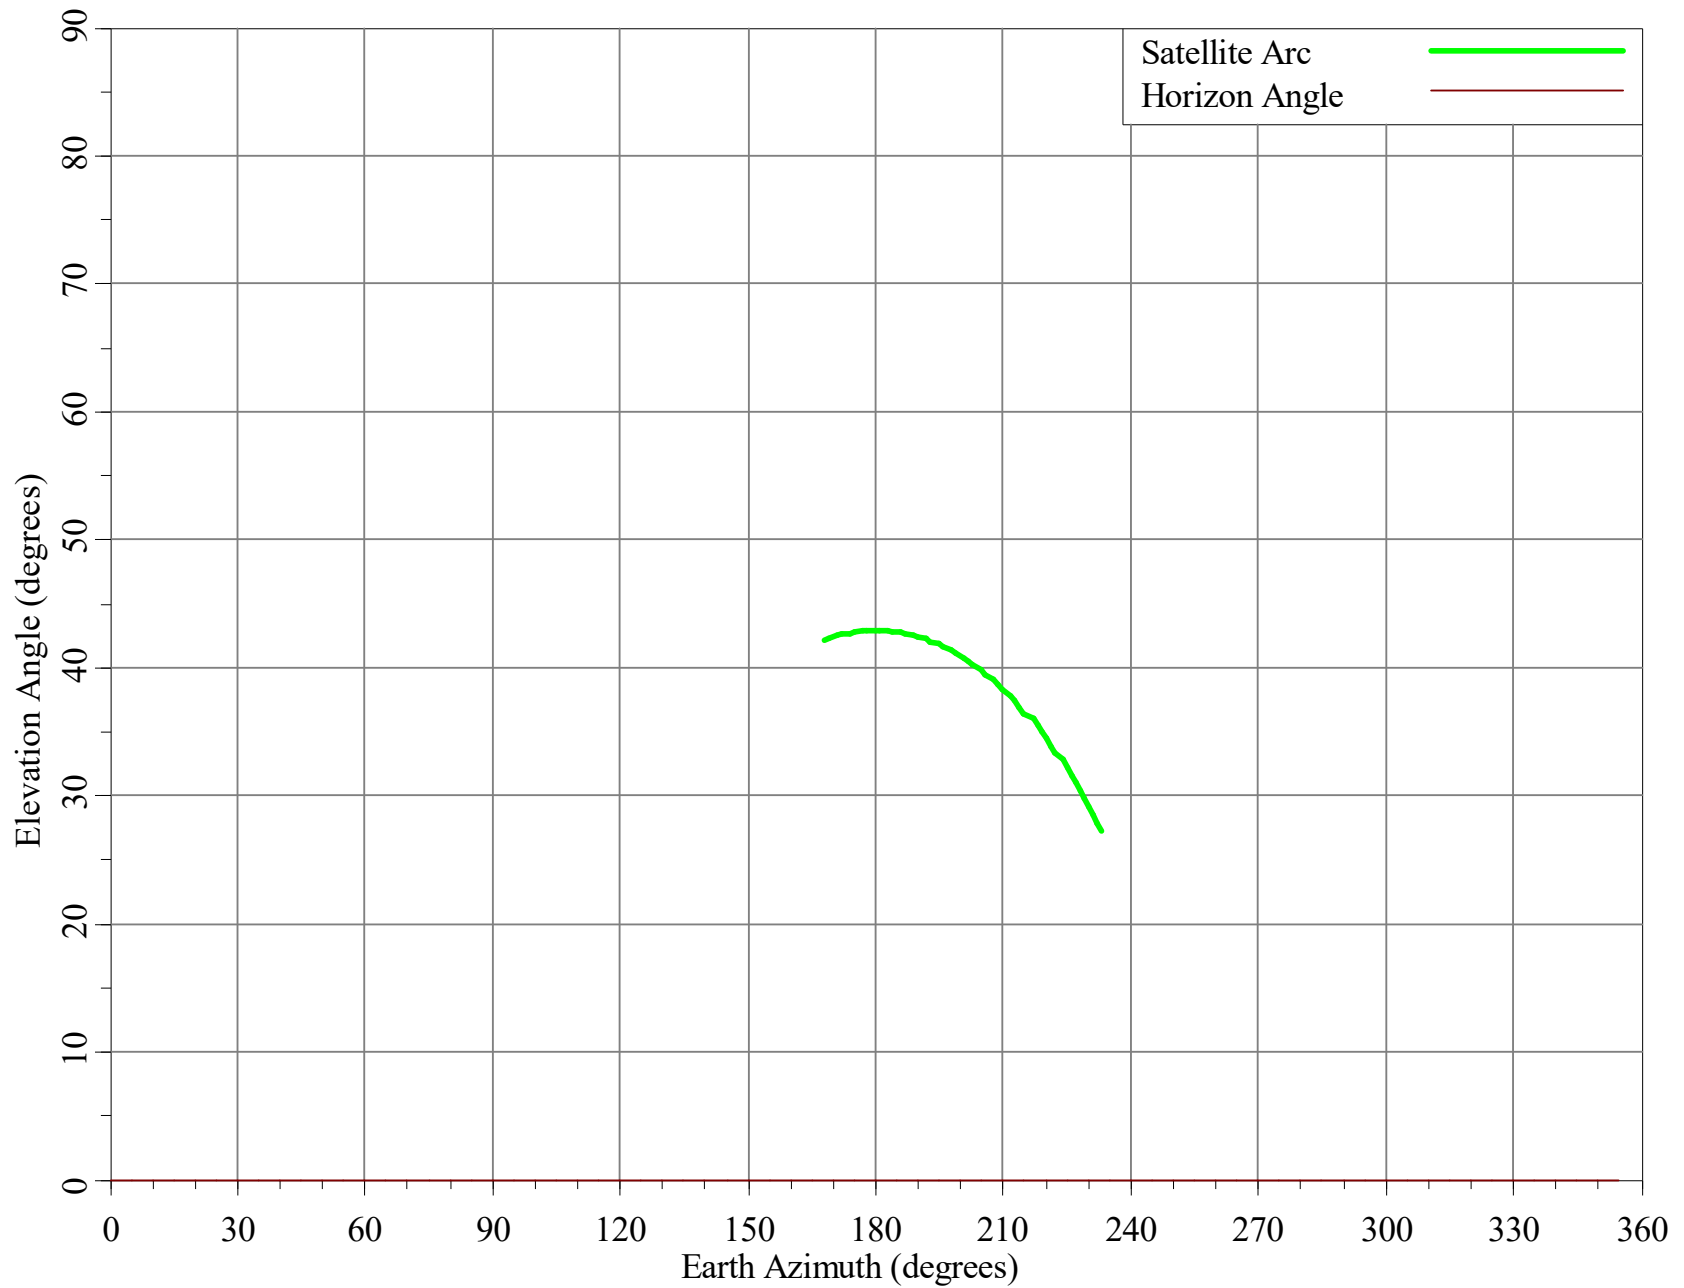

Horizon Angle & Satellite Arc for WTLW TV44, OH

Micronet Communications, Inc.

Horizon Gain for WTLW TV44, OH Micronet Communications, Inc.

Minimum Discrimination Angles for WTLW TV44, OH
Micronet Communications, Inc.

Final Contour & Rain Scatter for WTLW TV44, OH - Receive

SCALE - 1:10000000 1 inch = 157.8 miles