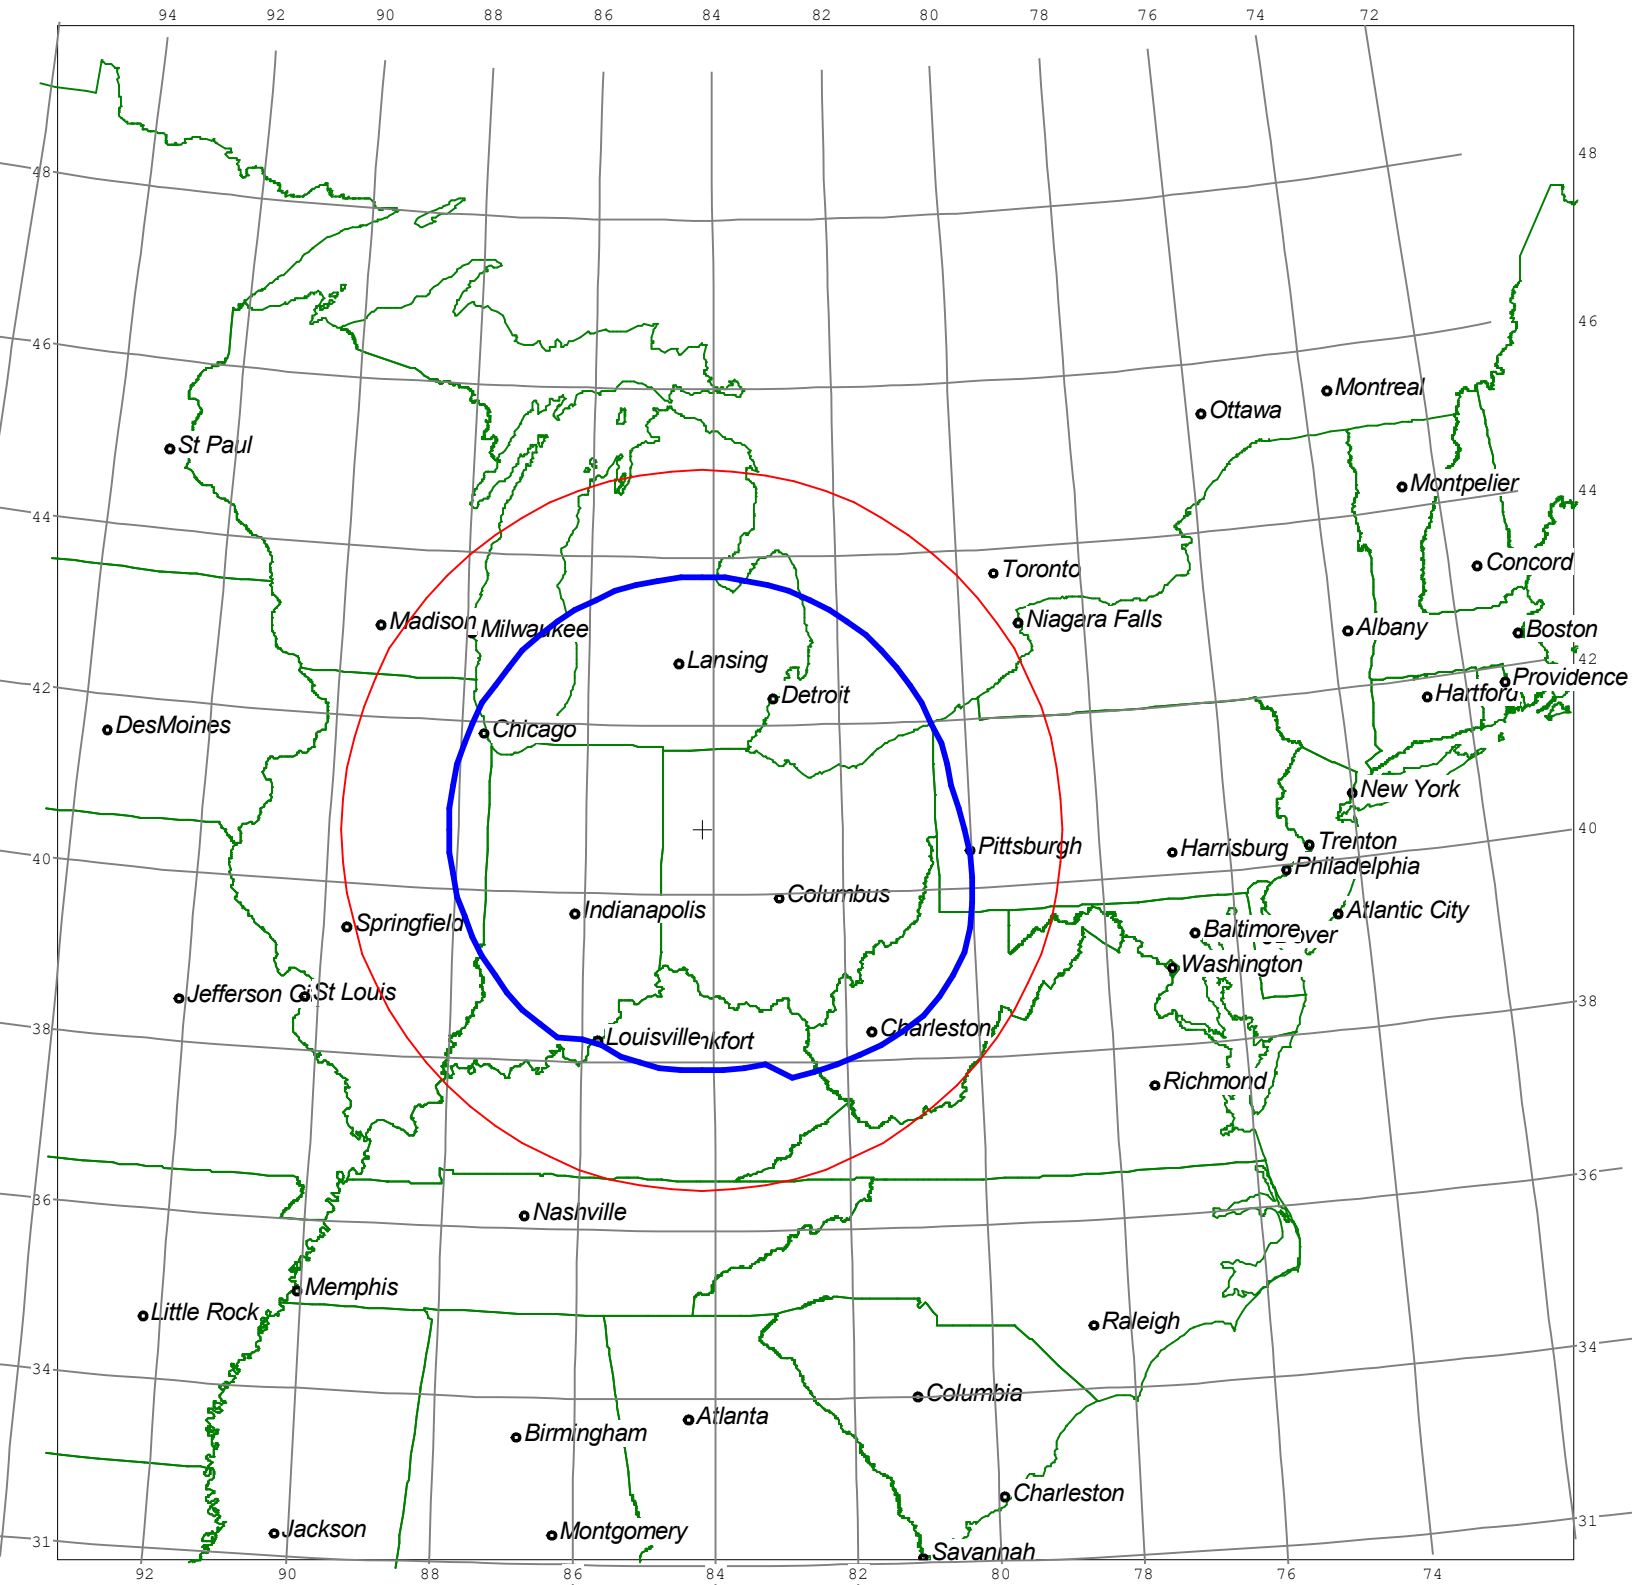

Horizon Angle & Satellite Arc for WTLW TV44, OH

Micronet Communications, Inc.

Horizon Gain for WTLW TV44, OH Micronet Communications, Inc.

Minimum Discrimination Angles for WTLW TV44, OH
Micronet Communications, Inc.

Final Contour & Rain Scatter for WTLW TV44, OH - Receive

SCALE - 1:10000000 1 inch = 157.8 miles