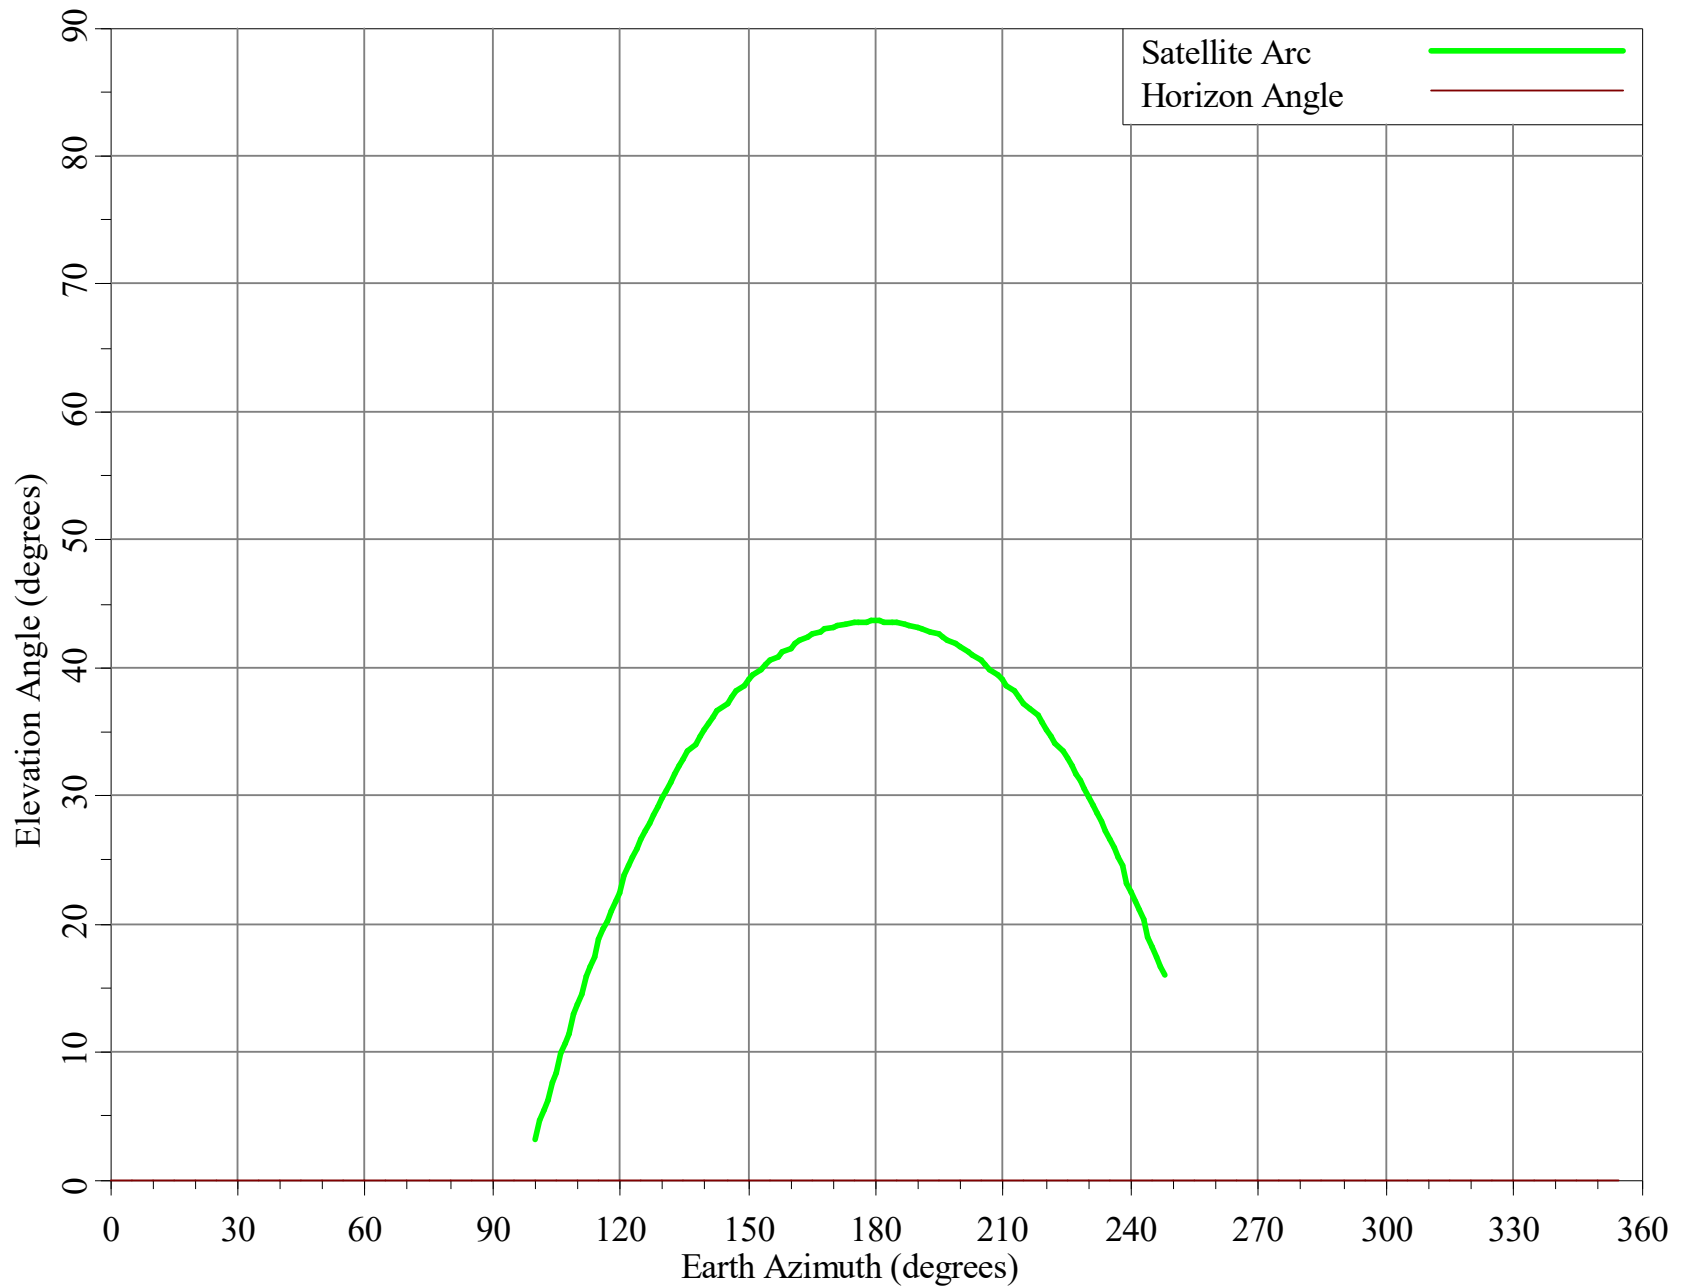

# Horizon Angle & Satellite Arc for WHBU Studio, IN Micronet Communications, Inc.