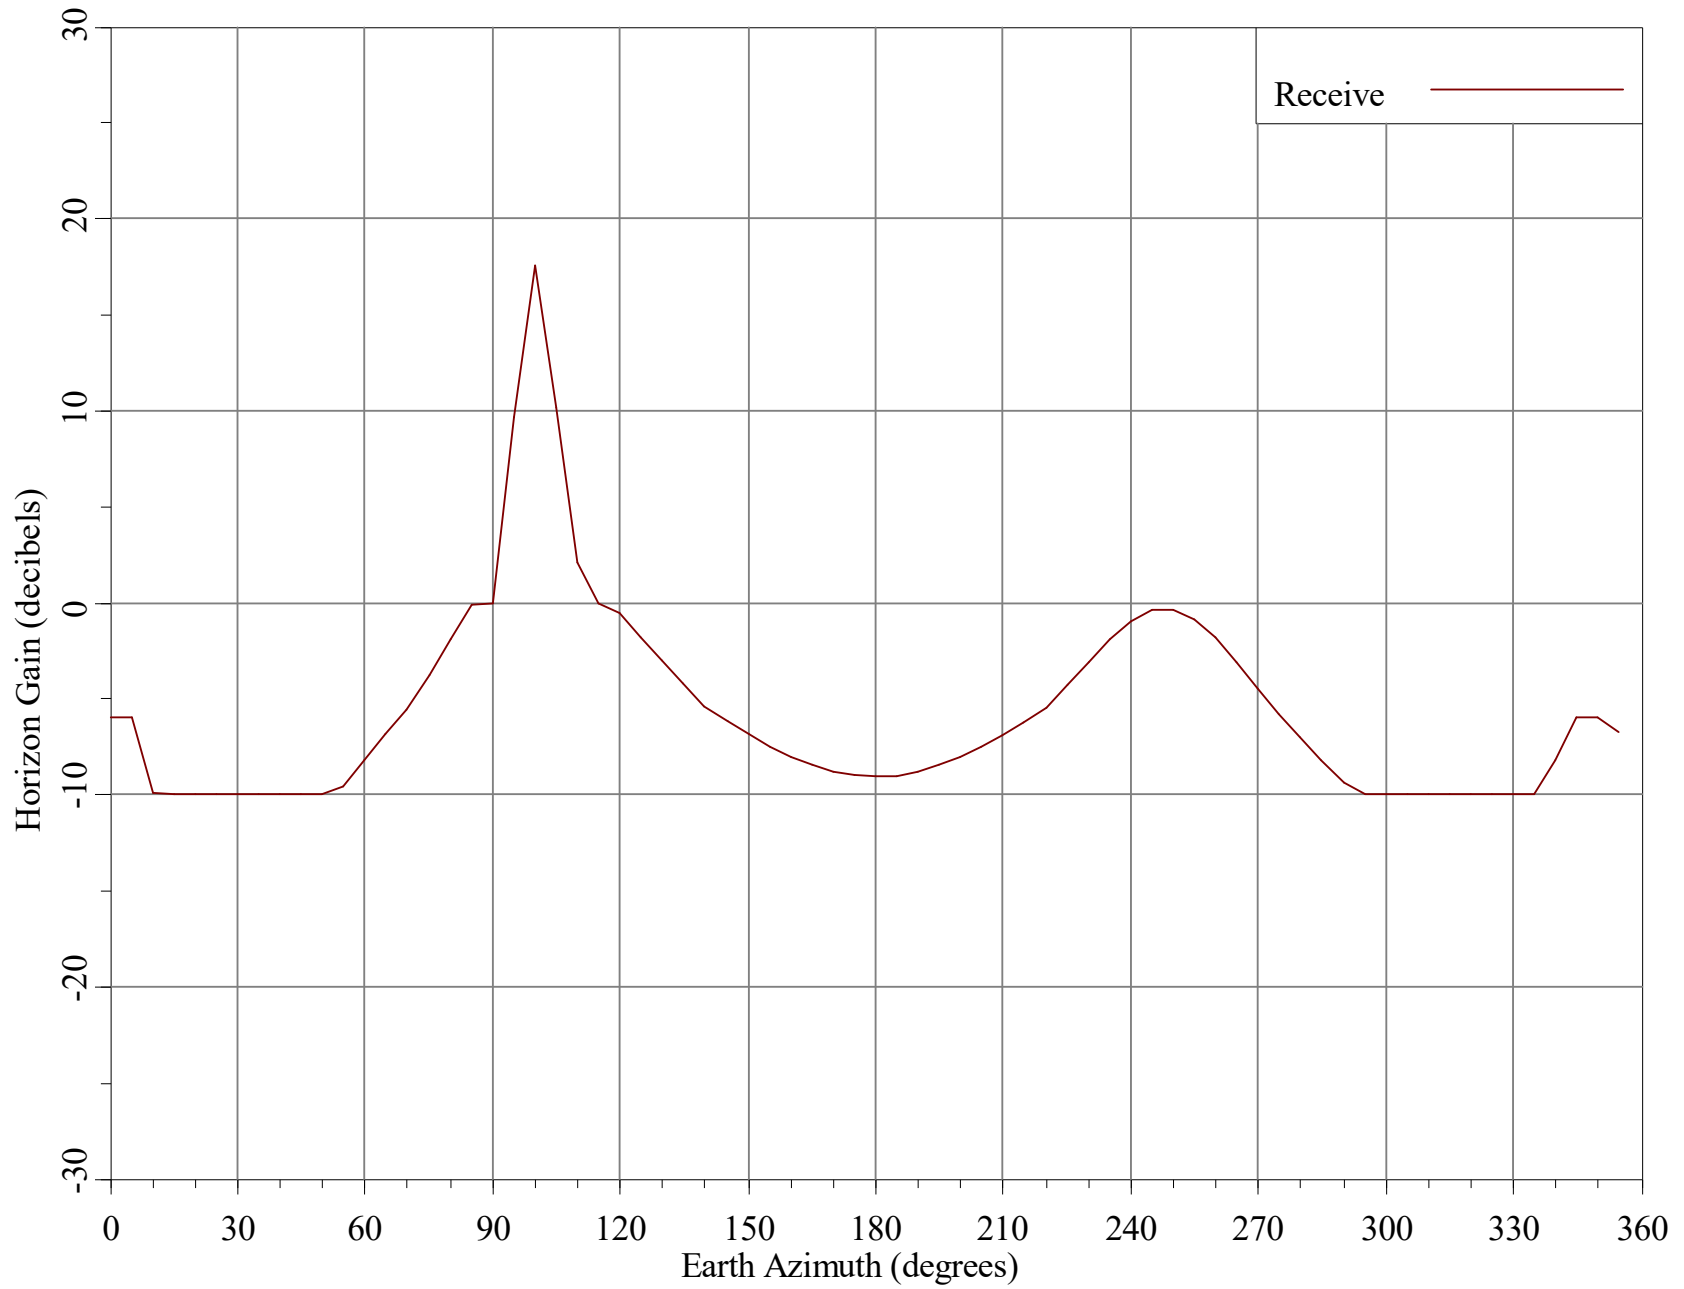

Horizon Gain for WHBU Studio, IN Micronet Communications, Inc.