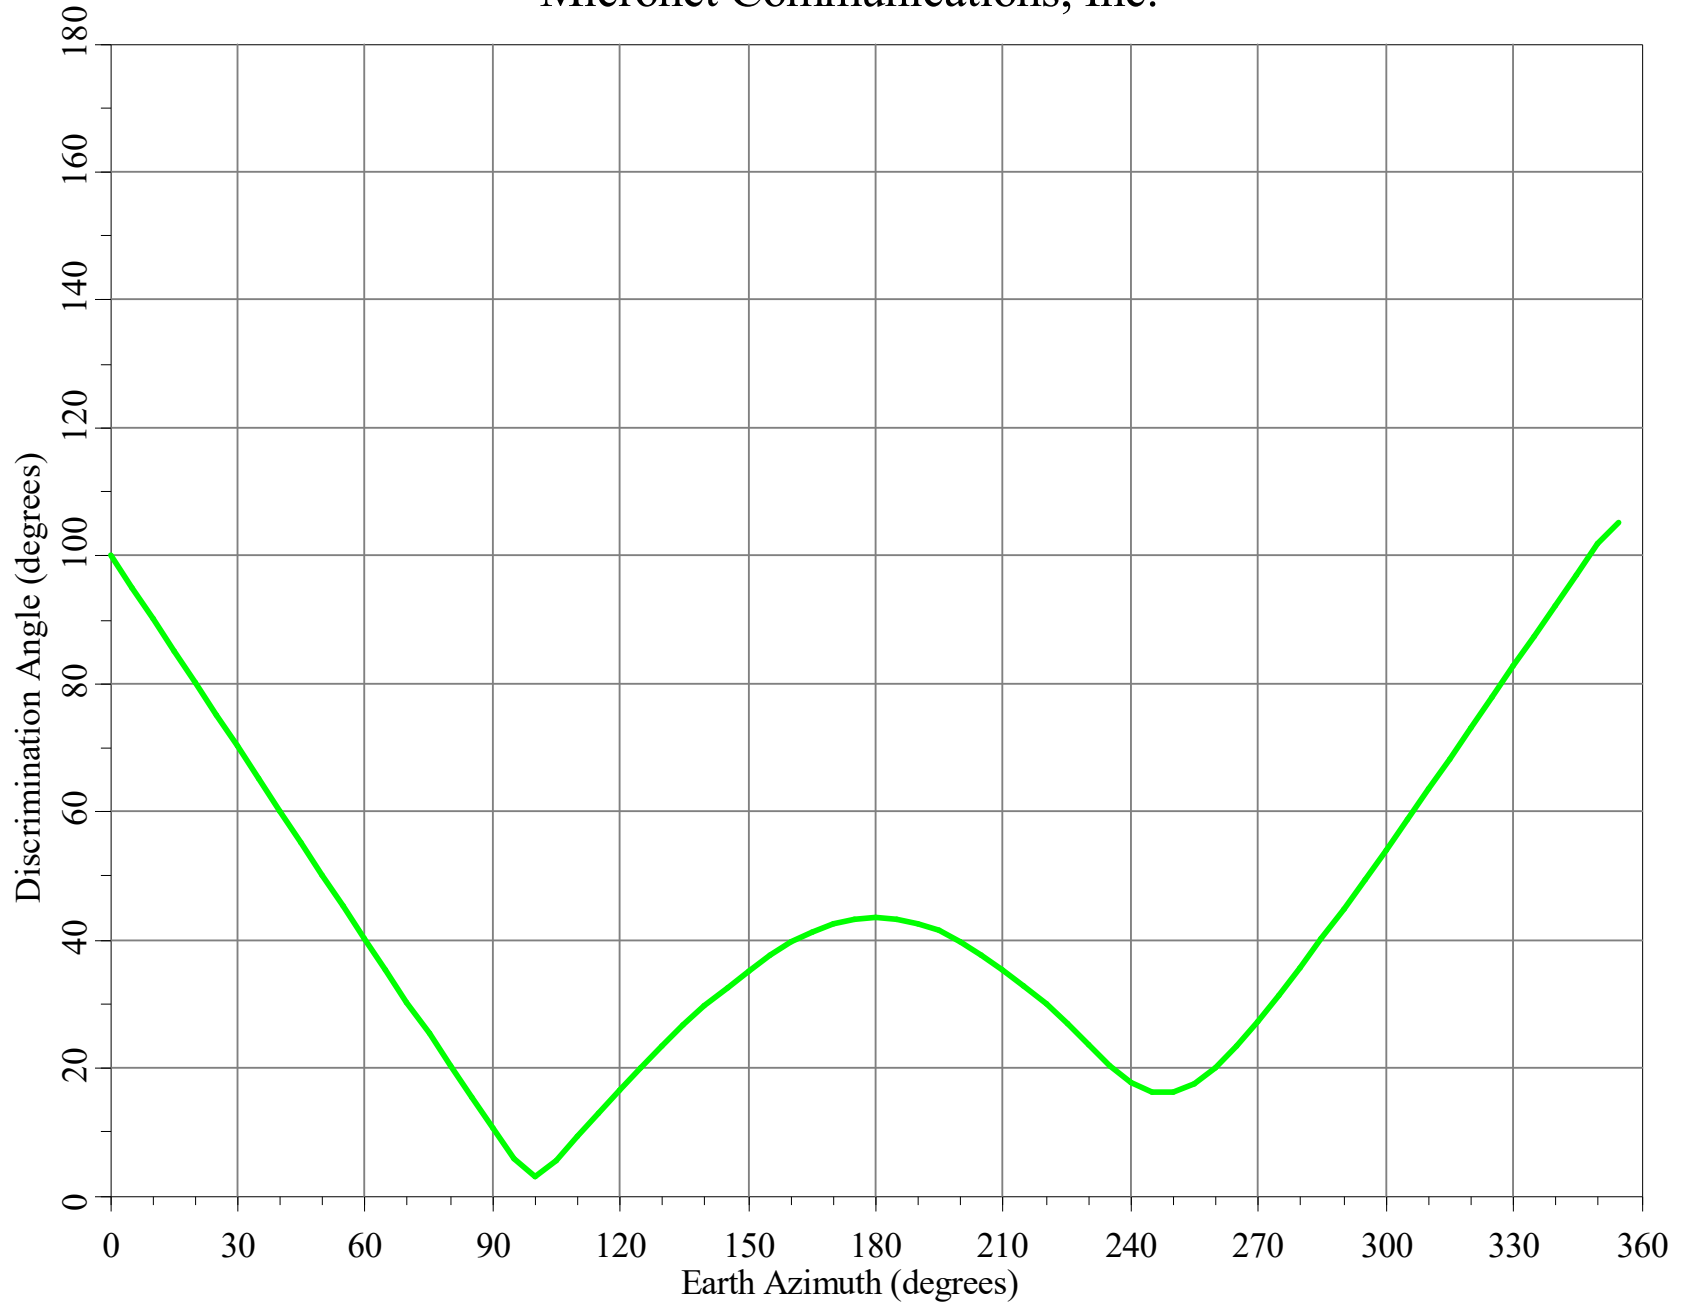

Minimum Discrimination Angles for WHBU Studio, IN
Micronet Communications, Inc.