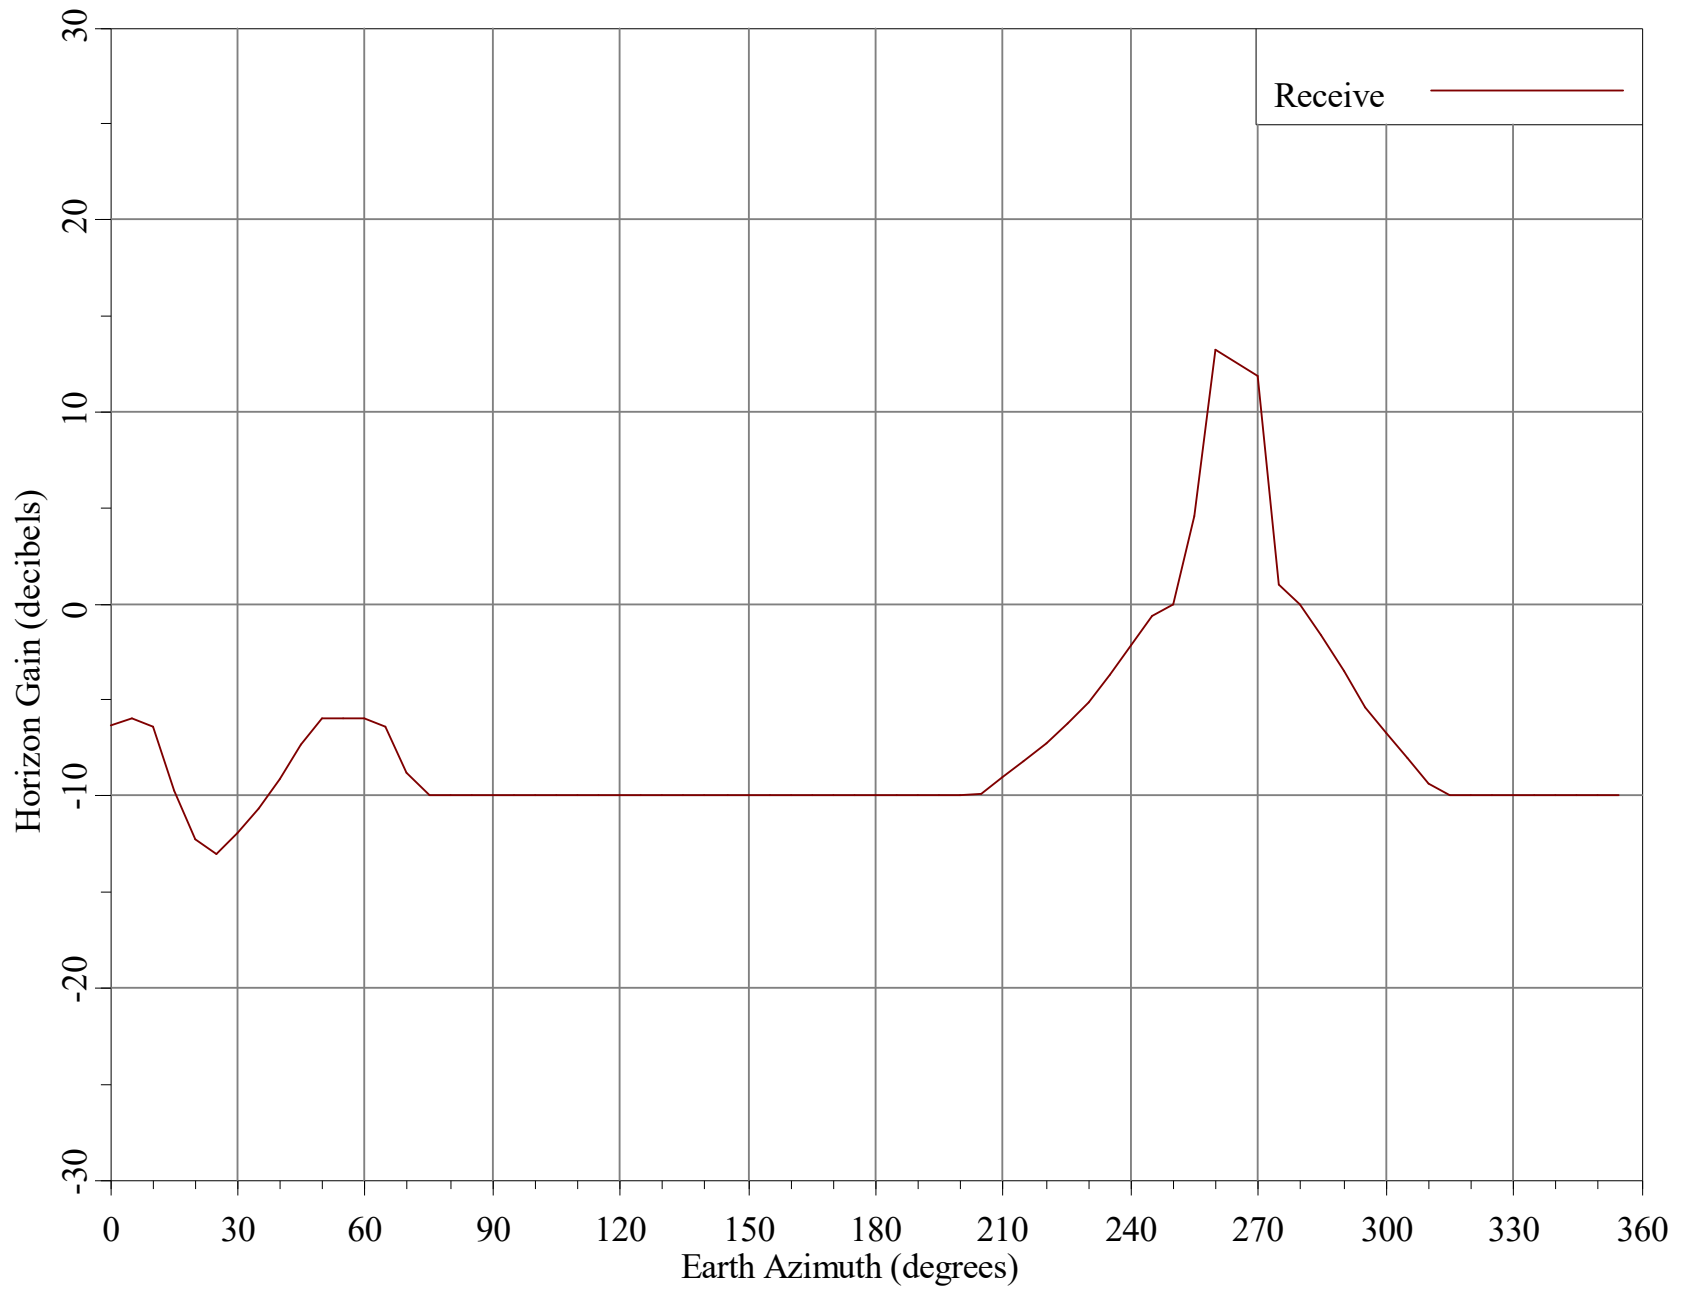

Horizon Gain for Gulfport, MS Micronet Communications, Inc.