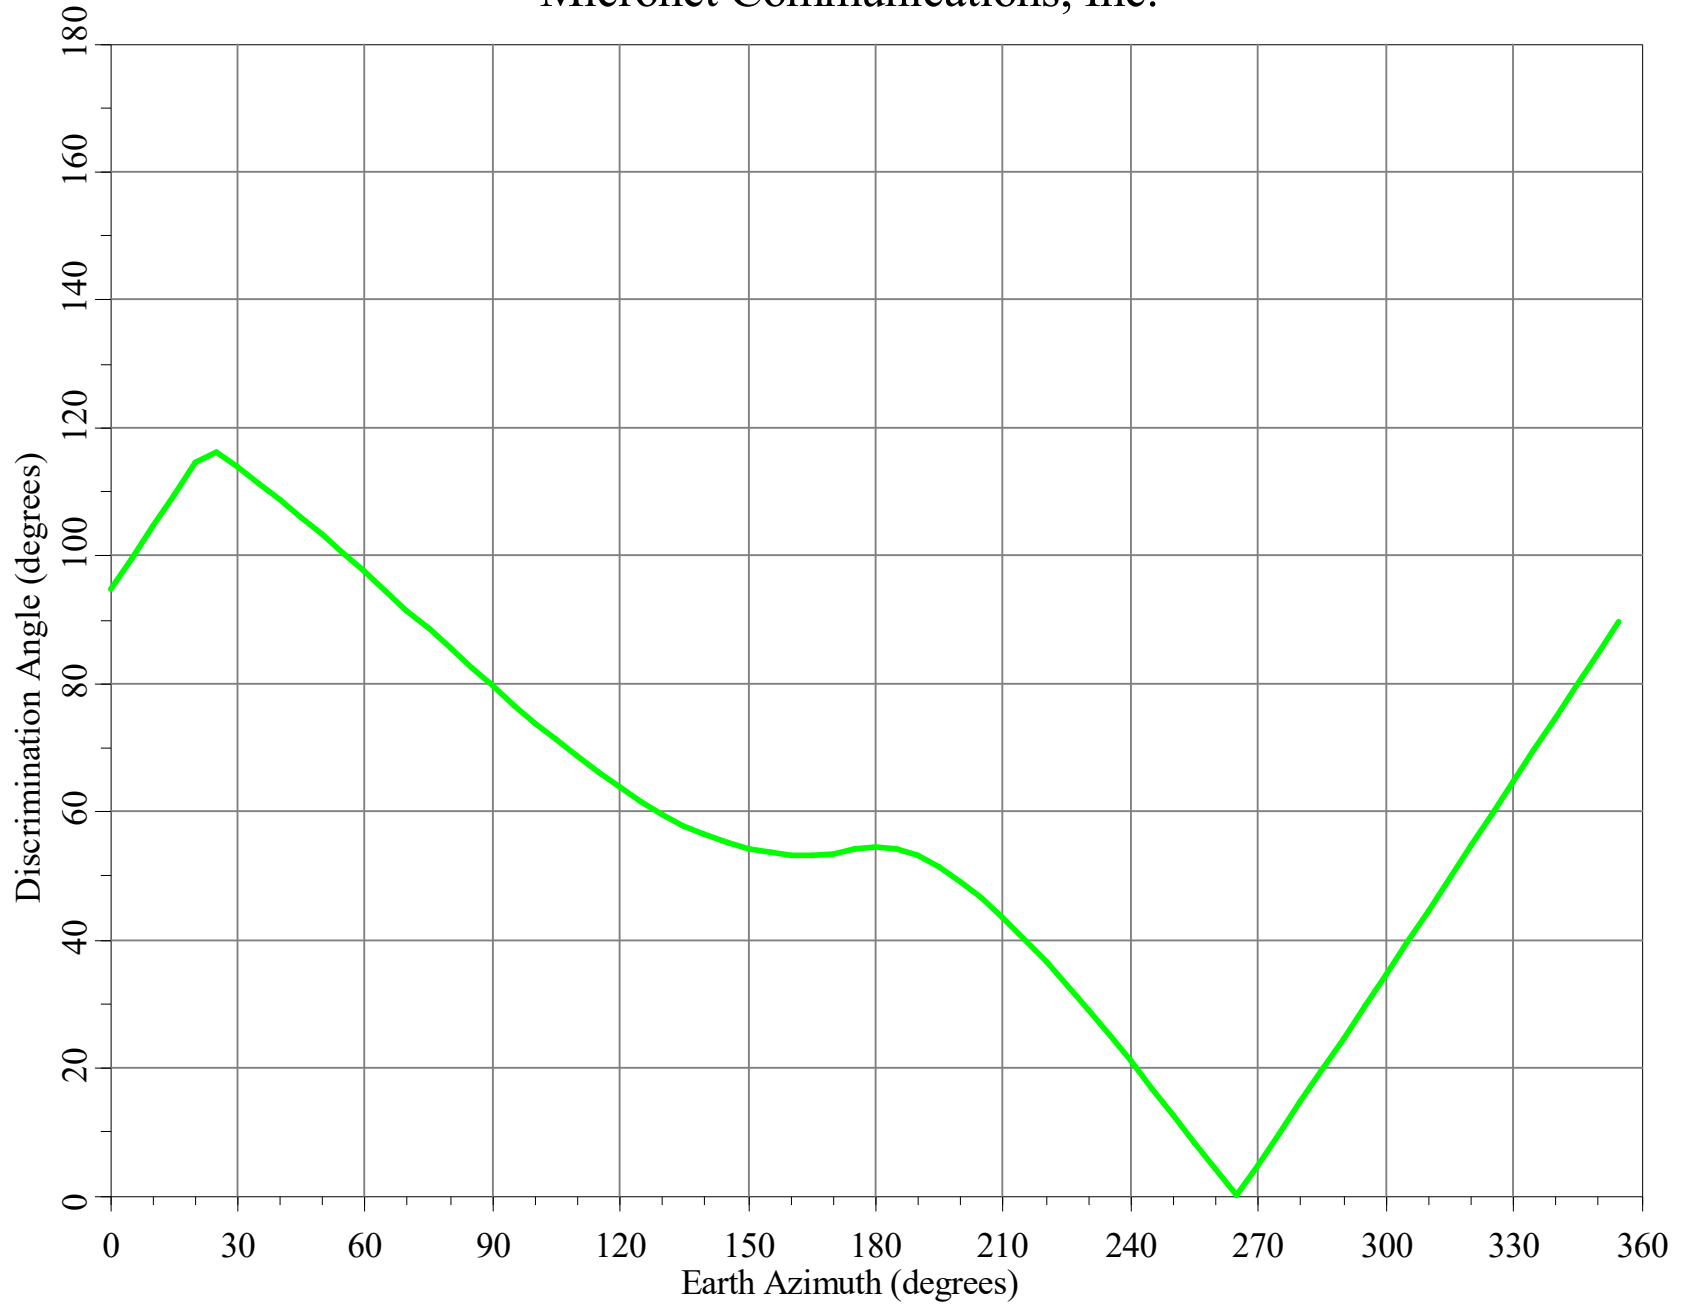

Final Contour & Rain Scatter for Gulfport, MS - Receive

SCALE - 1:10000000 1 inch = 157.8 miles