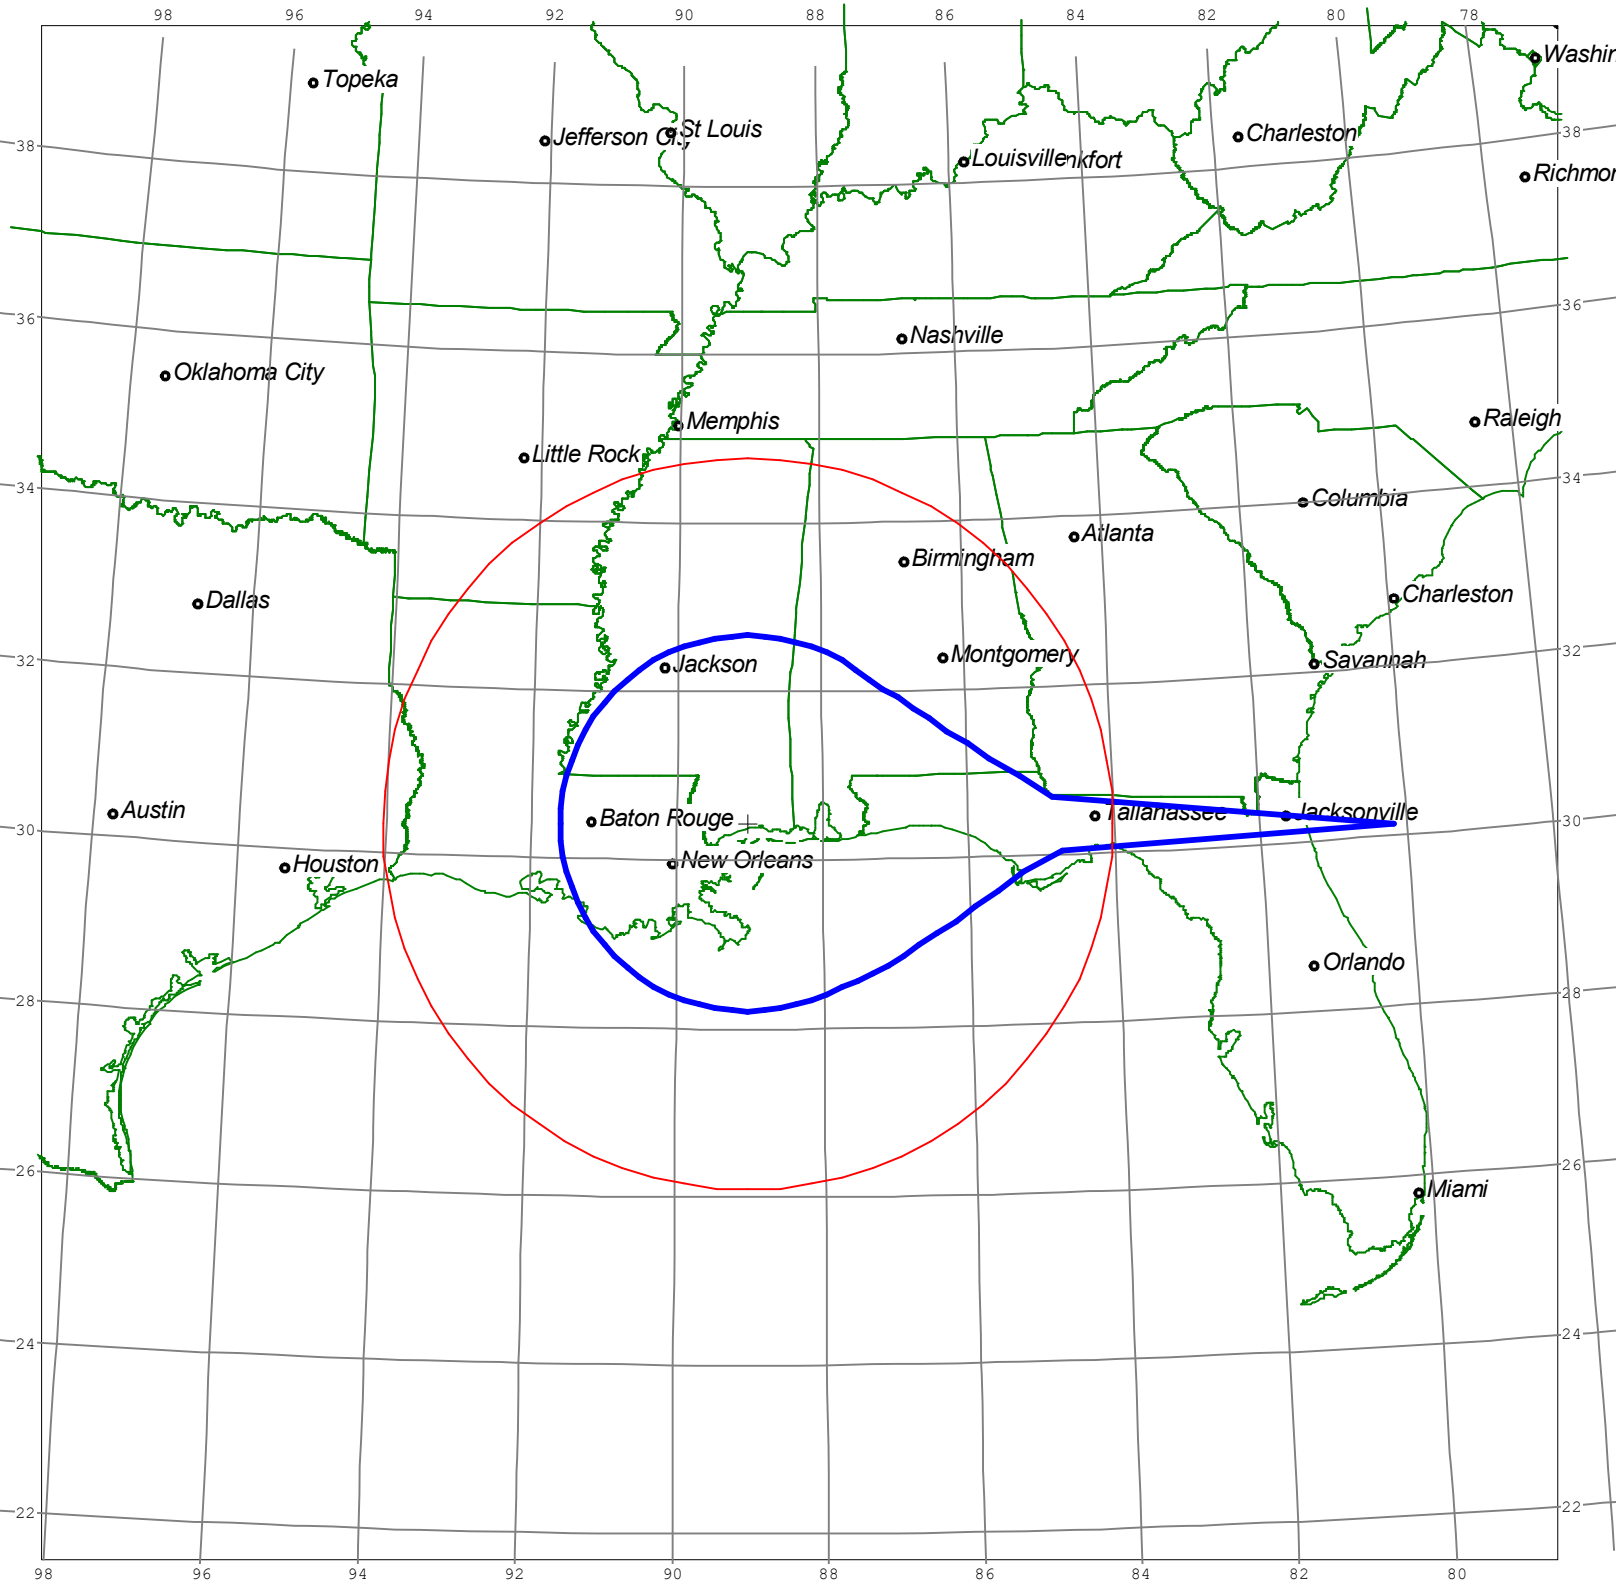

Horizon Angle & Satellite Arc for Gulfport, MS

Micronet Communications, Inc.

Horizon Gain for Gulfport, MS Micronet Communications, Inc.

Minimum Discrimination Angles for Gulfport, MS

Micronet Communications, Inc.

Final Contour & Rain Scatter for Gulfport, MS - Receive

SCALE - 1:10000000 1 inch = 157.8 miles