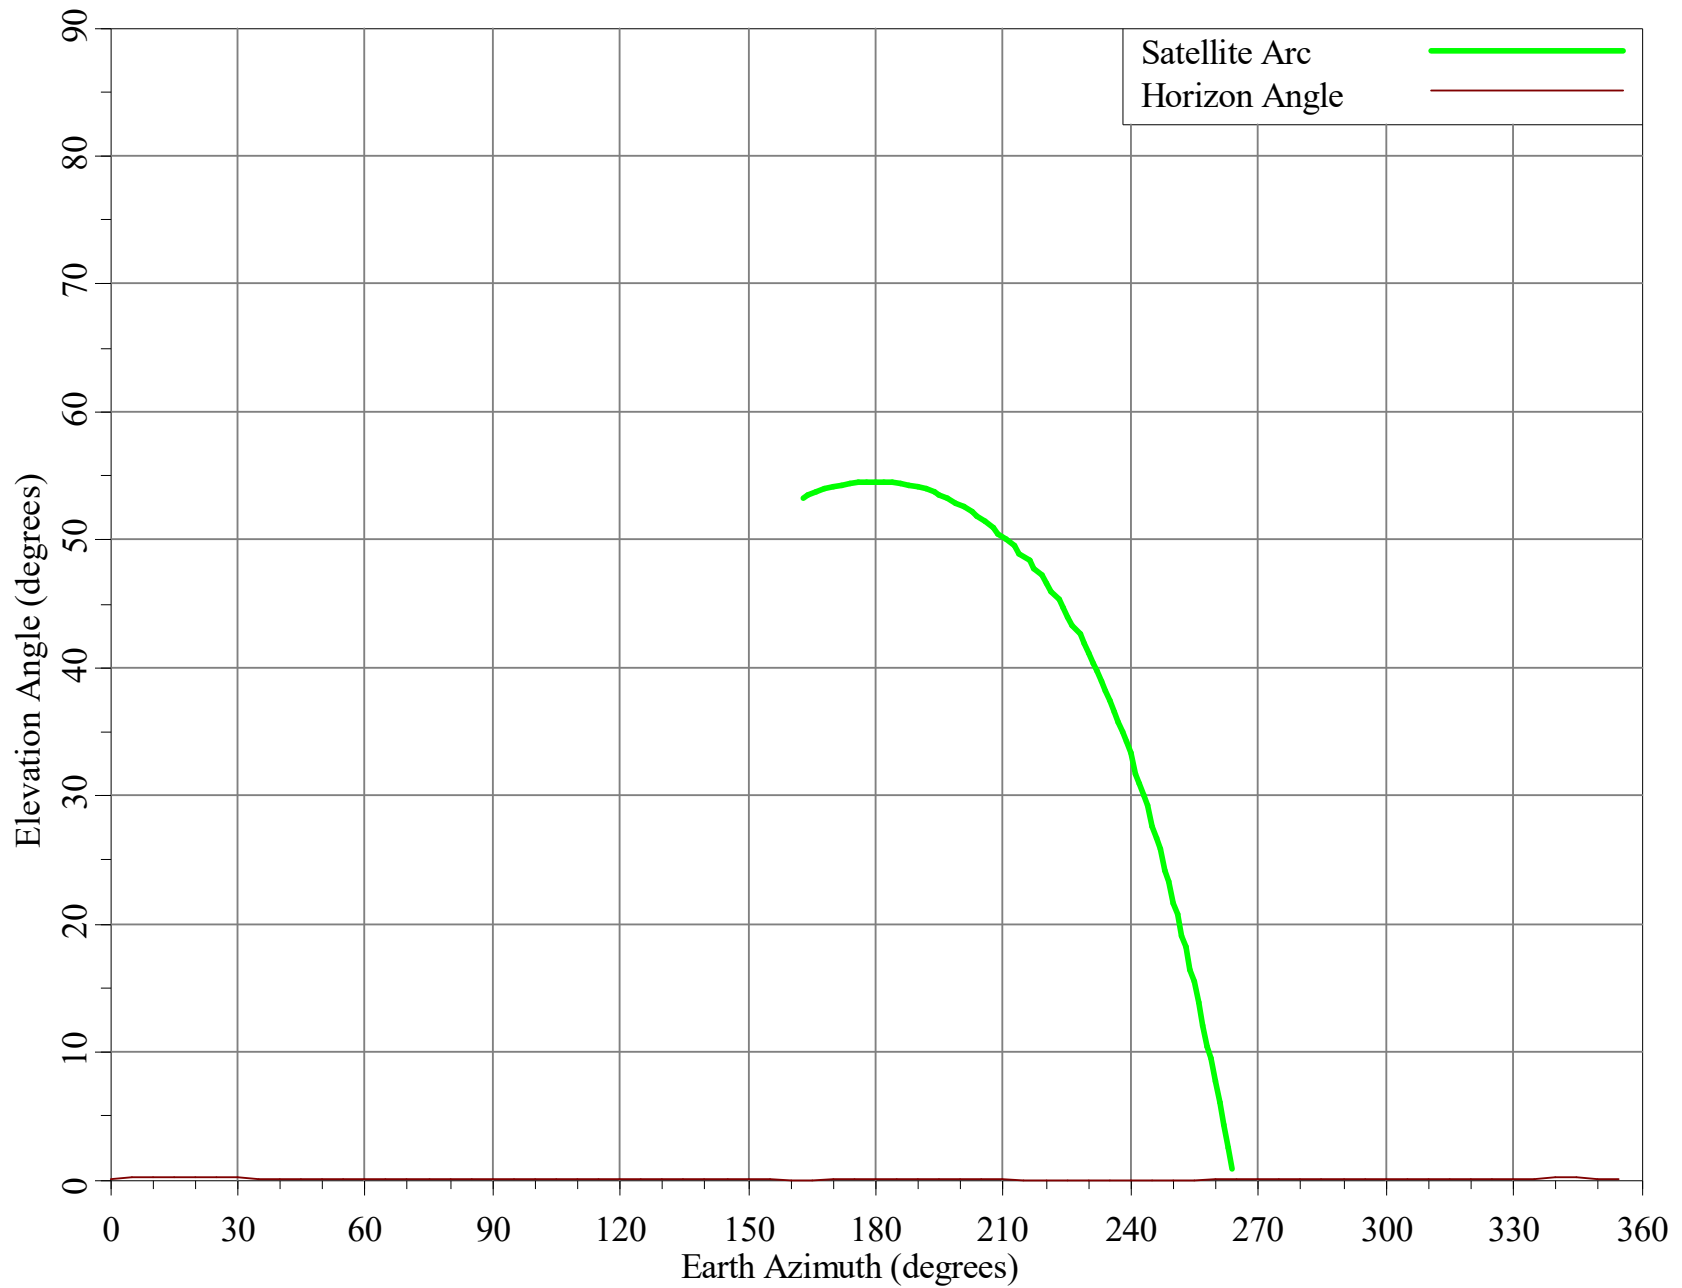

Horizon Angle & Satellite Arc for Gulfport, MS

Micronet Communications, Inc.