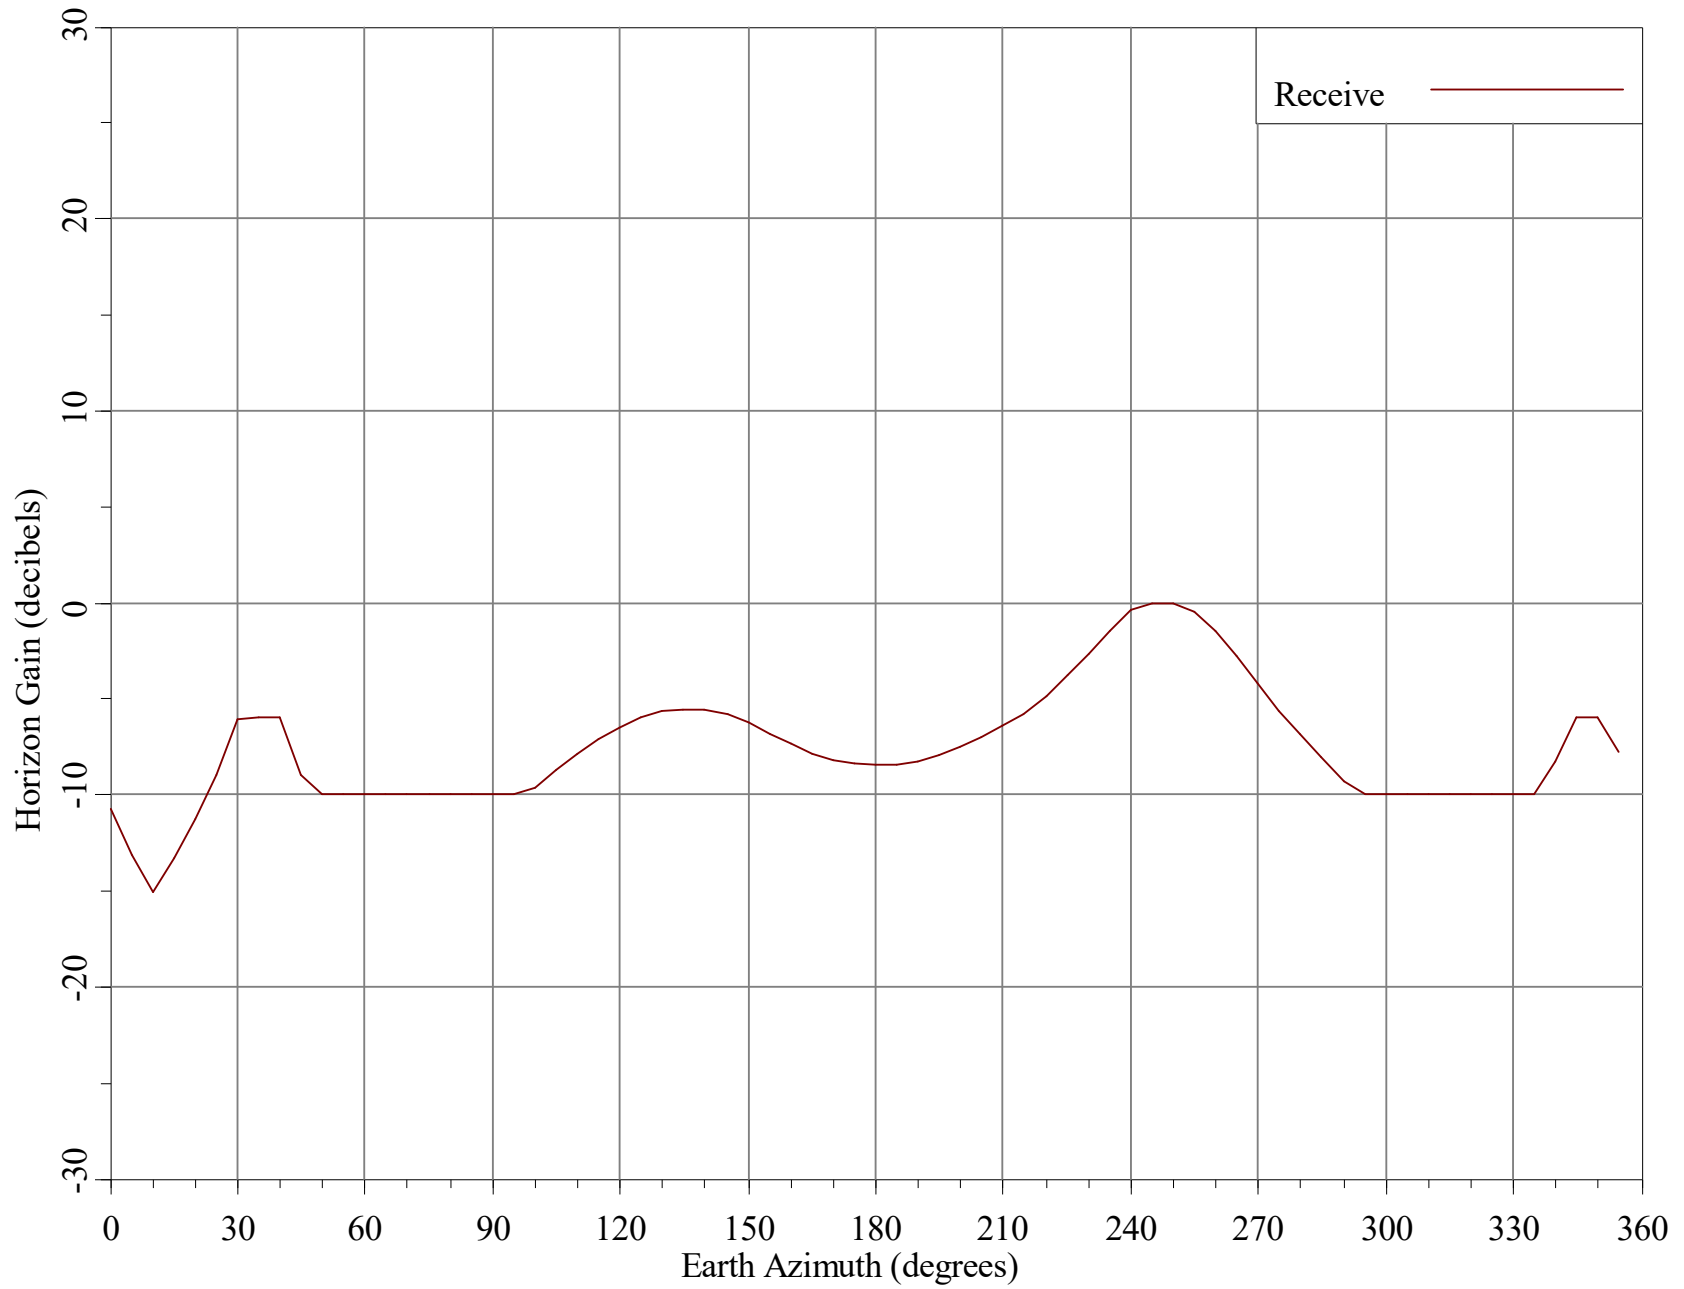

Horizon Angle & Satellite Arc for WKYC-TV, OH Micronet Communications, Inc.

Horizon Gain for WKYC-TV, OH Micronet Communications, Inc.

Minimum Discrimination Angles for WKYC-TV, OH
Micronet Communications, Inc.

Final Contour & Rain Scatter for WKYC-TV, OH - Receive

SCALE - 1:10000000 1 inch = 157.8 miles