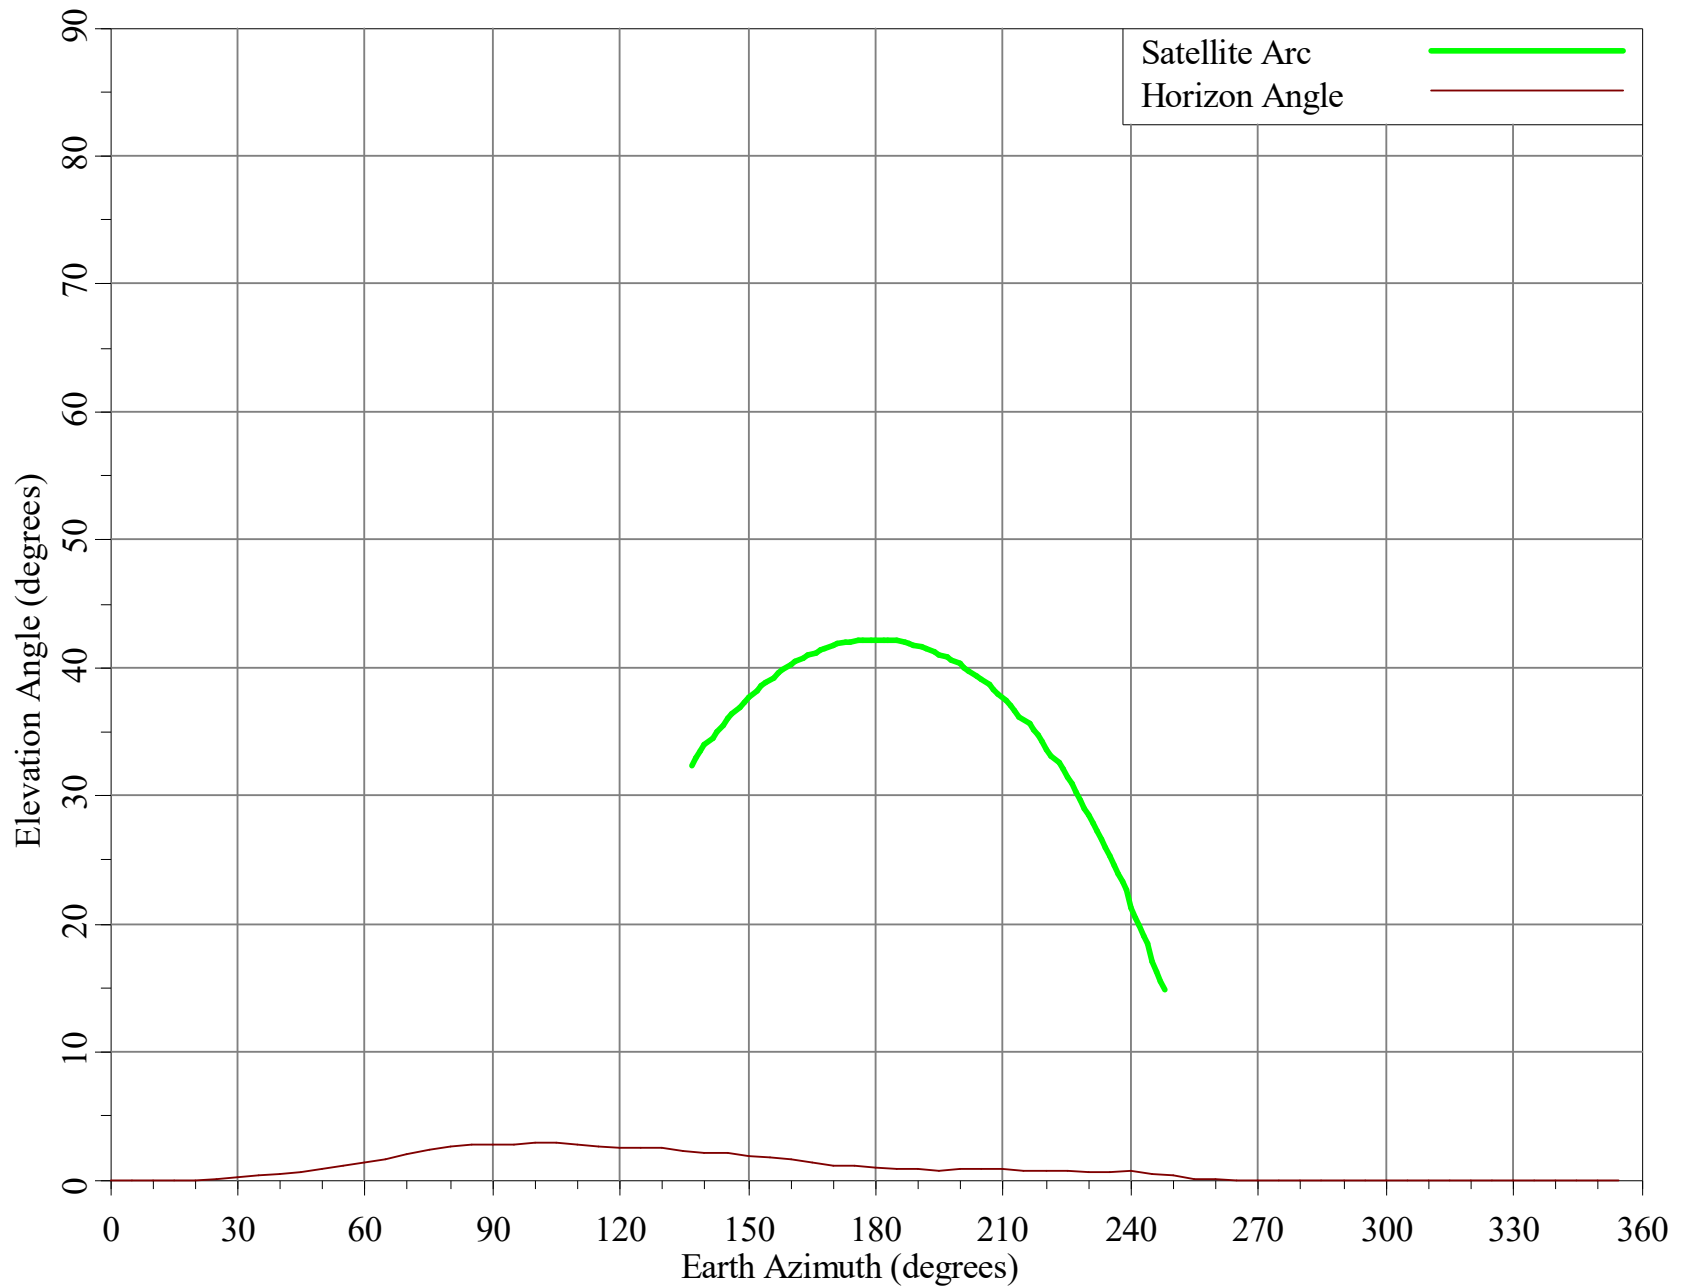

Horizon Angle & Satellite Arc for WKYC-TV, OH Micronet Communications, Inc.

Horizon Gain for WKYC-TV, OH Micronet Communications, Inc.

Minimum Discrimination Angles for WKYC-TV, OH
Micronet Communications, Inc.

Final Contour & Rain Scatter for WKYC-TV, OH - Receive

SCALE - 1:10000000 1 inch = 157.8 miles