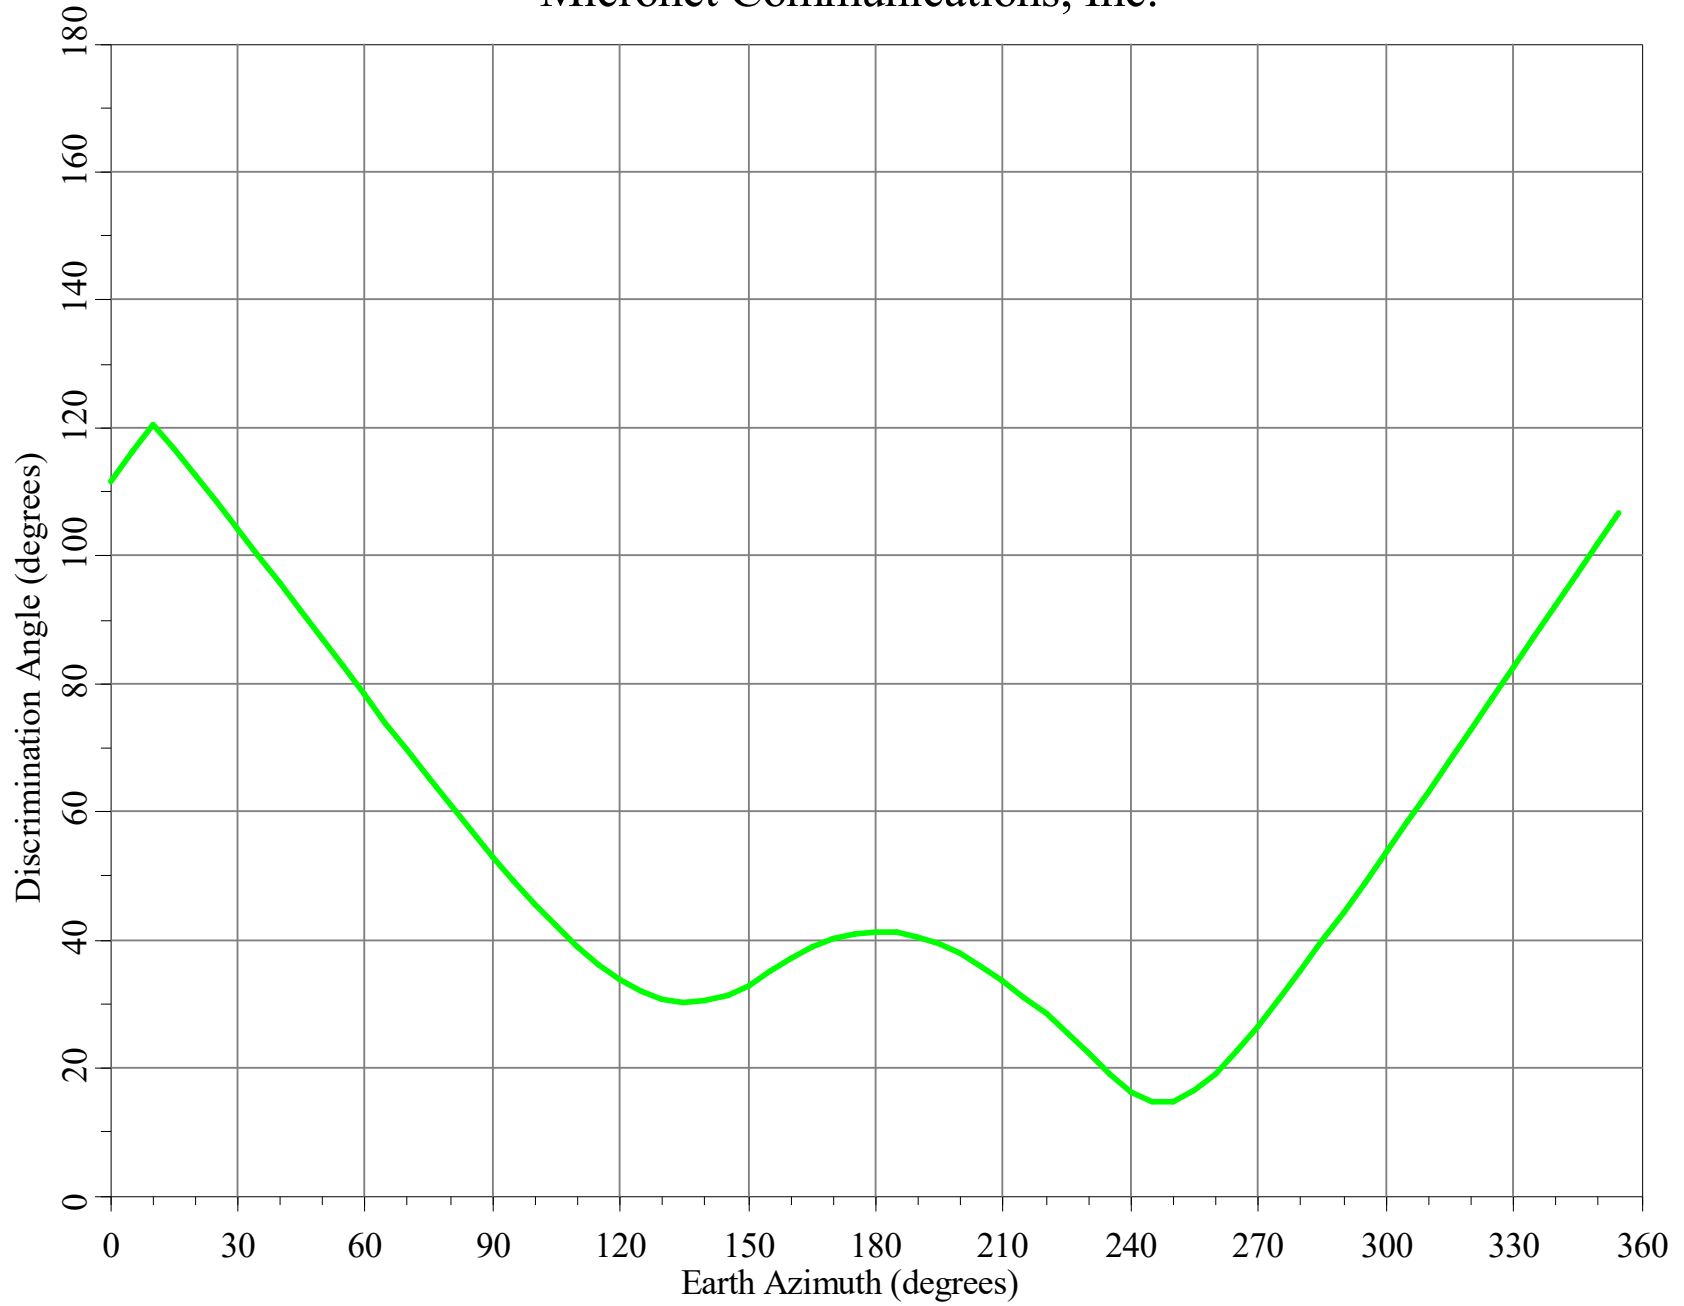

Final Contour & Rain Scatter for WKYC-TV, OH - Receive

SCALE - 1:10000000 1 inch = 157.8 miles