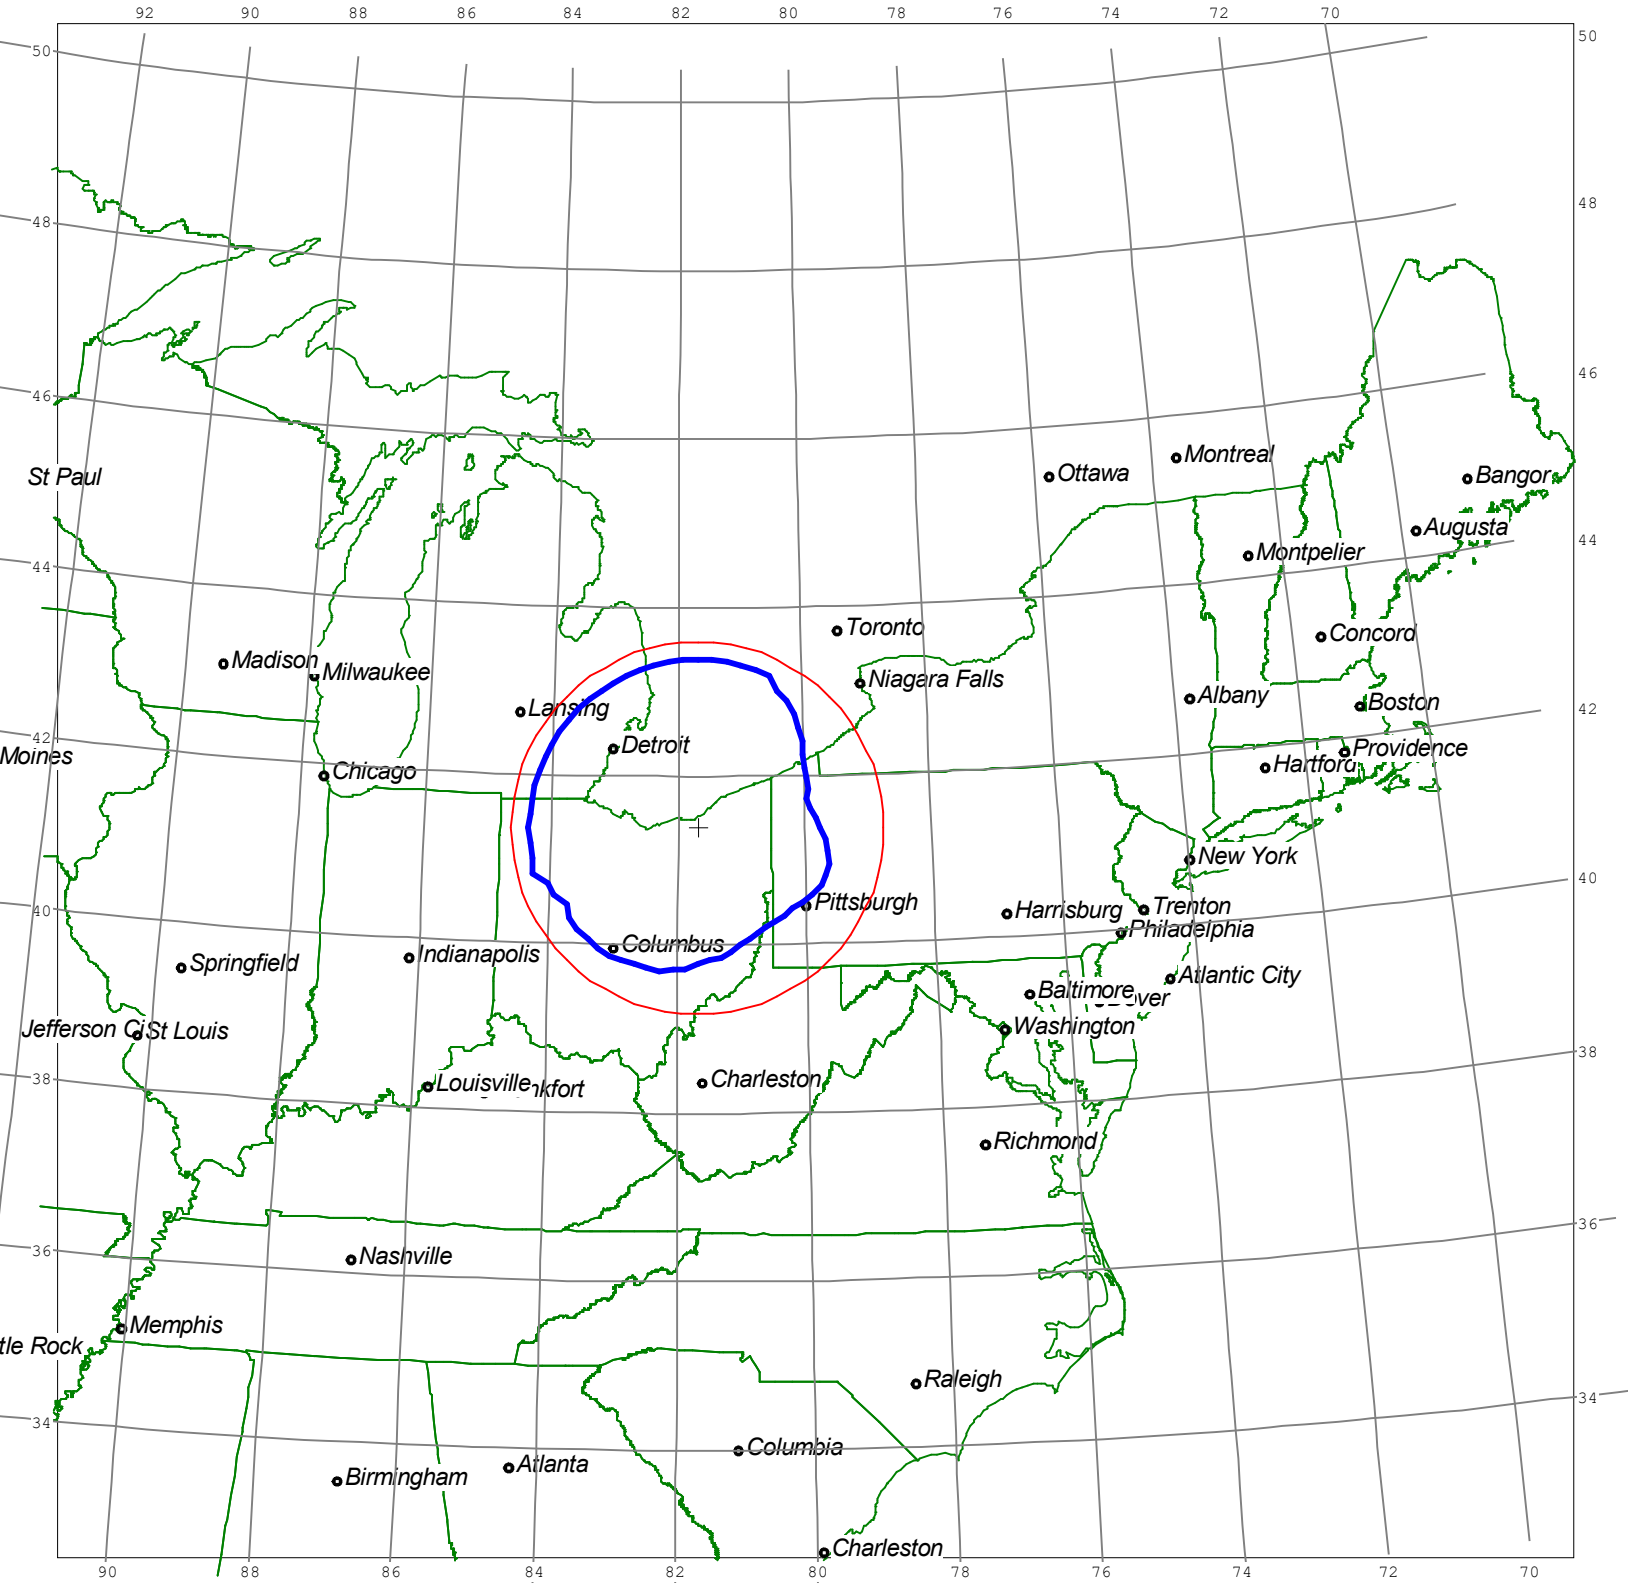

Horizon Angle & Satellite Arc for WKYC-TV, OH Micronet Communications, Inc.

Horizon Gain for WKYC-TV, OH Micronet Communications, Inc.

Minimum Discrimination Angles for WKYC-TV, OH
Micronet Communications, Inc.

Final Contour & Rain Scatter for WKYC-TV, OH - Receive

SCALE - 1:10000000 1 inch = 157.8 miles