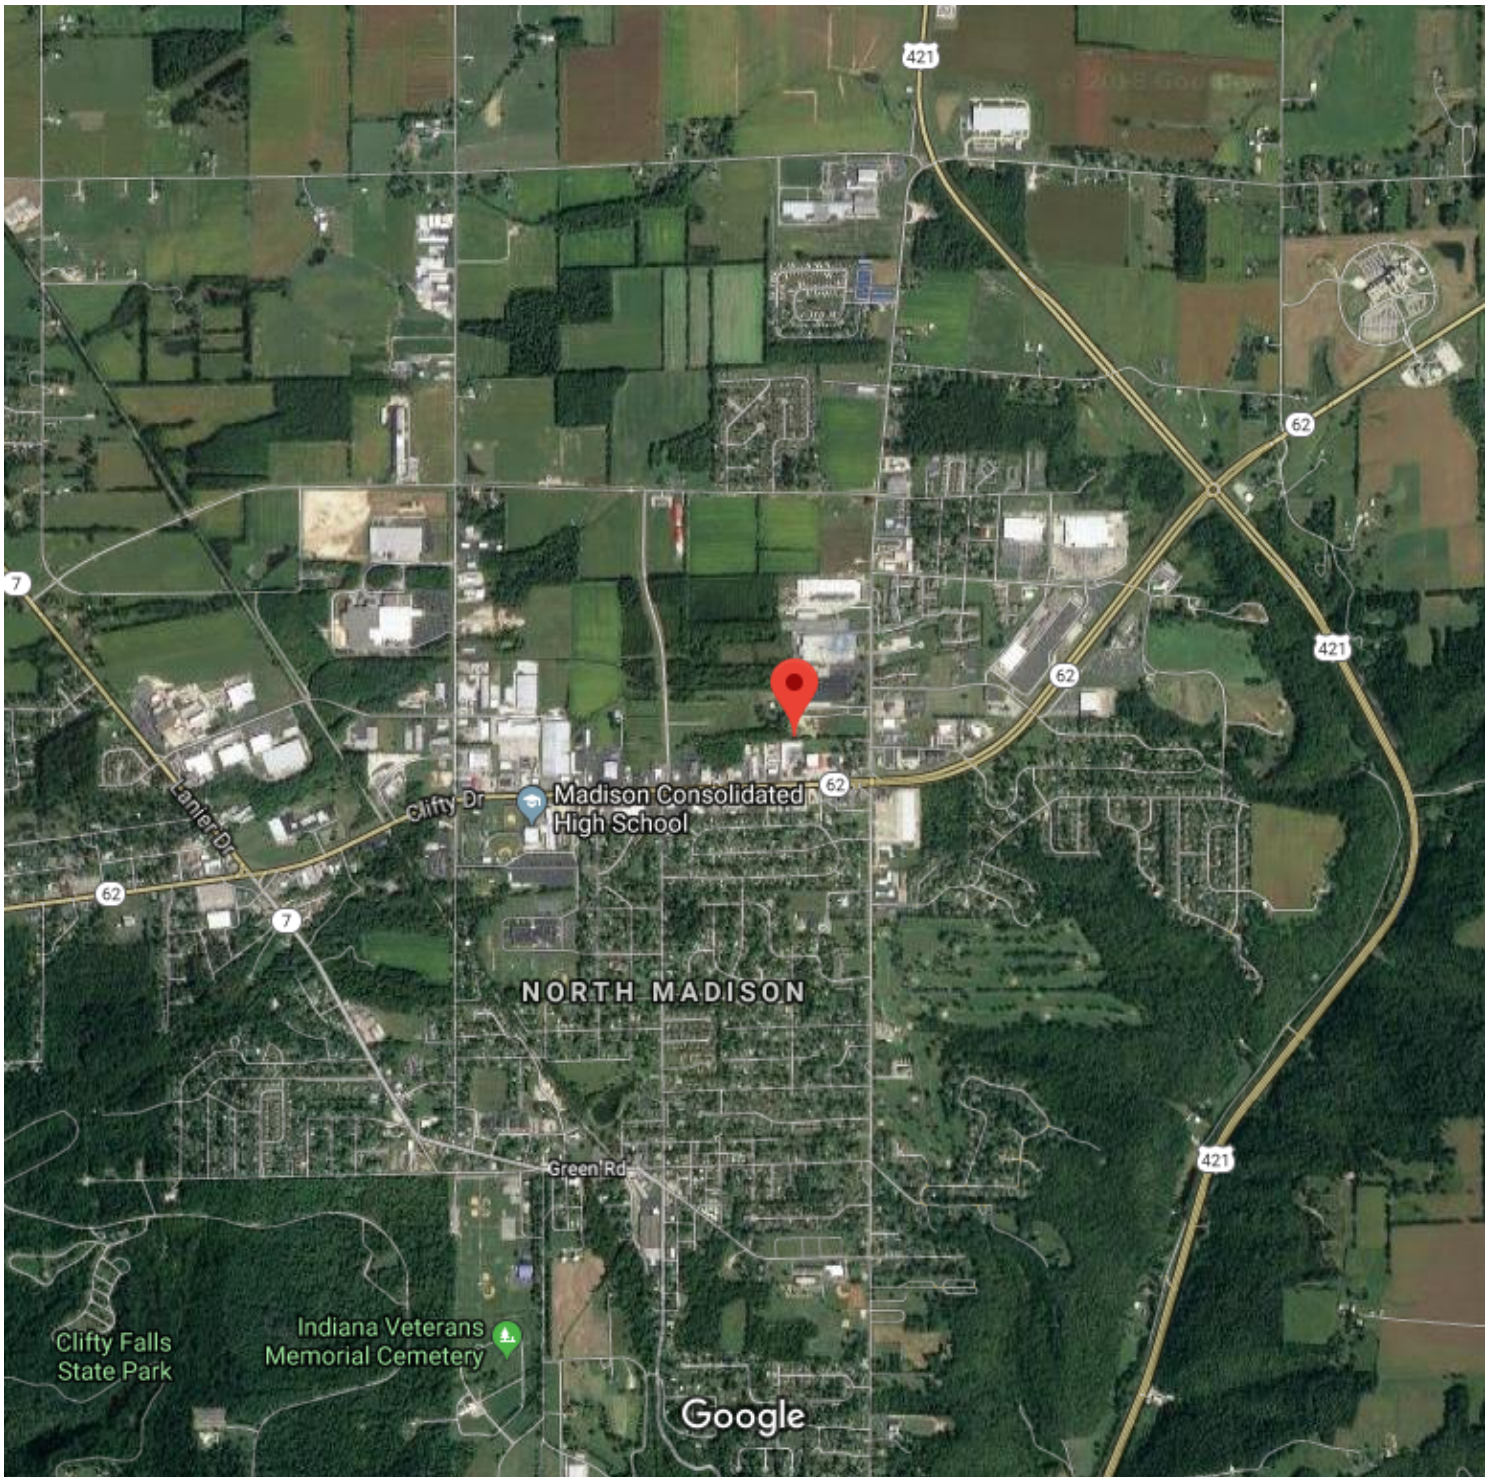

38°46'35.6"N 85°23'26.8"W

WIKI-FM C-band satellite receiver dish location

Imagery ©2018 DigitalGlobe, IndianaMap Framework Data, Landsat / Copernicus, USDA Farm Service Agency, Map data ©2018 Google

2000 ft

38°46'35.6"N 85°23'26.8"W

38.776549, -85.390769

QJG5+JM Madison, Indiana