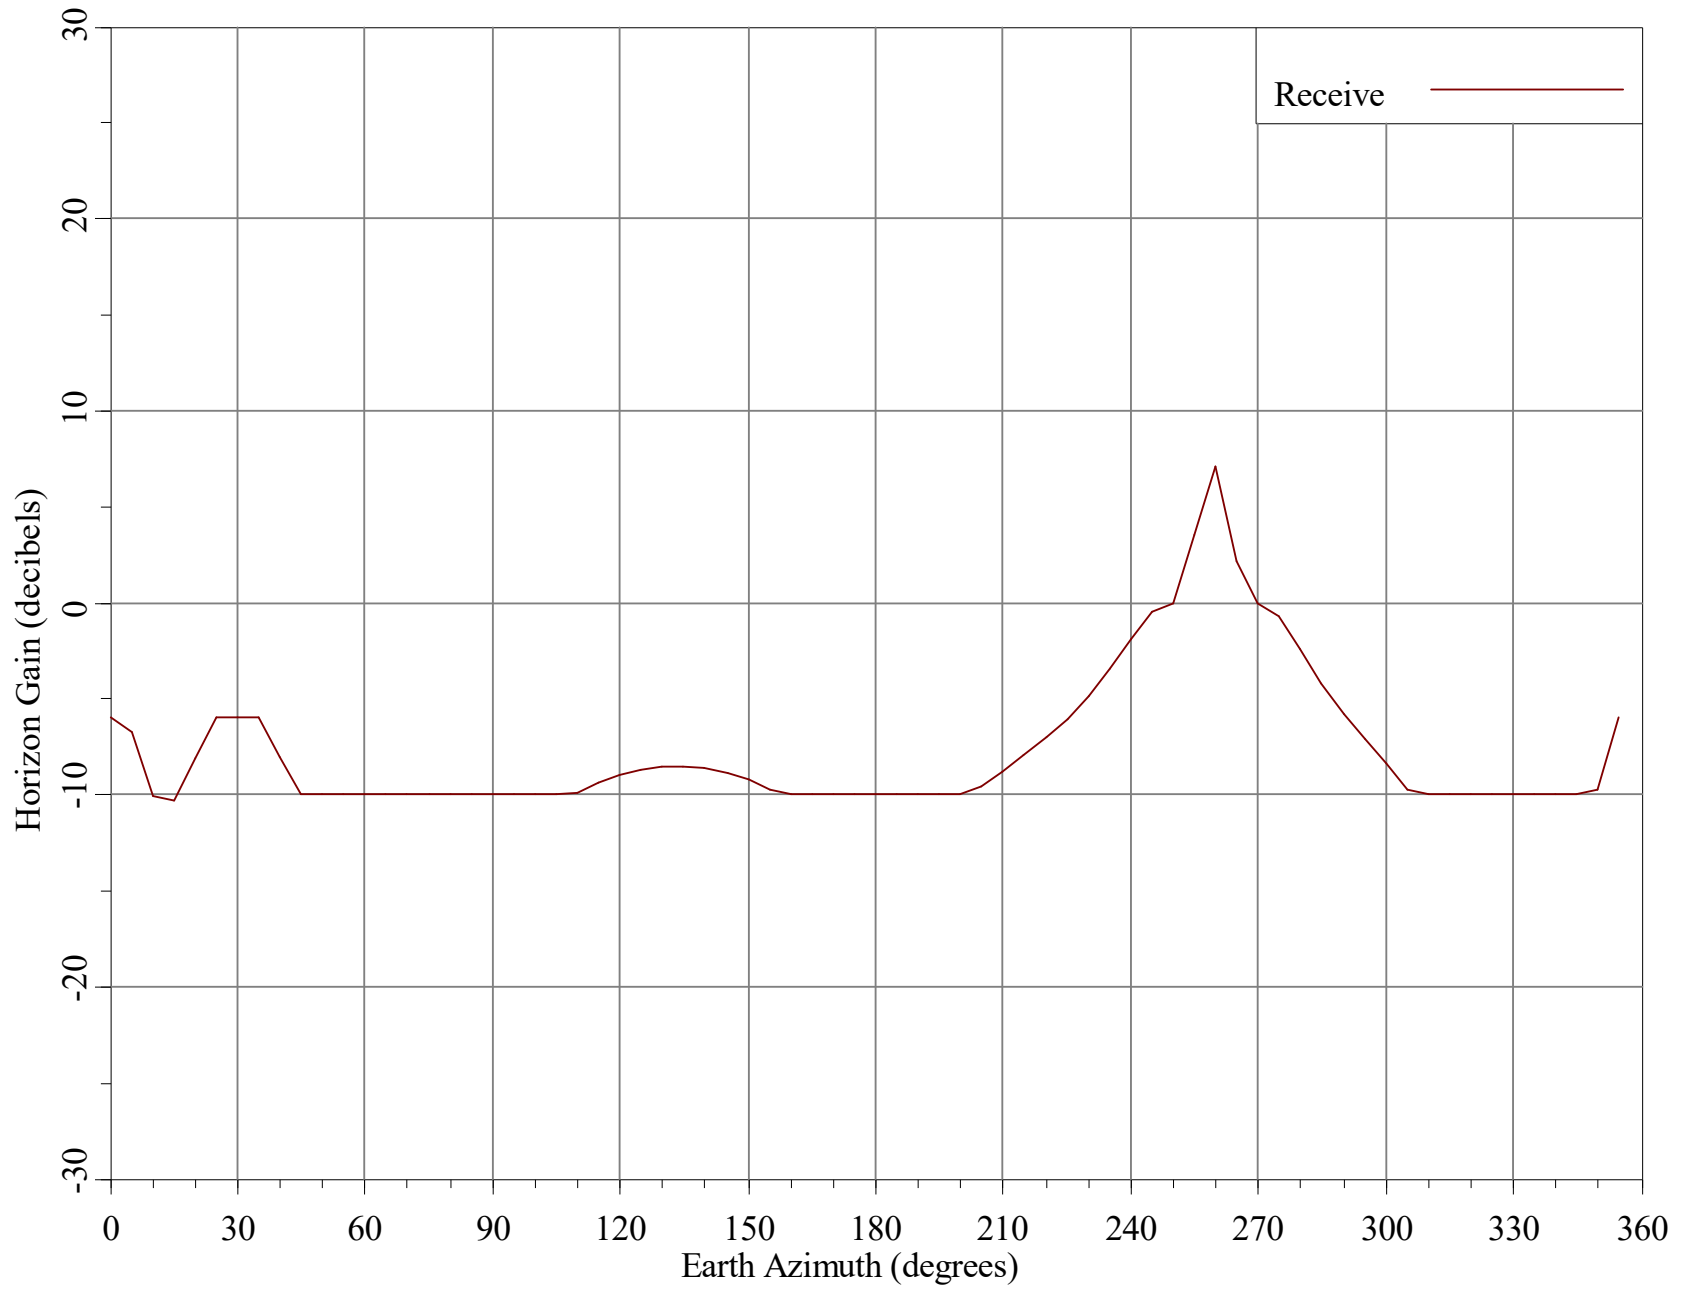

Horizon Gain for WBBN Studio, MS

Micronet Communications, Inc.