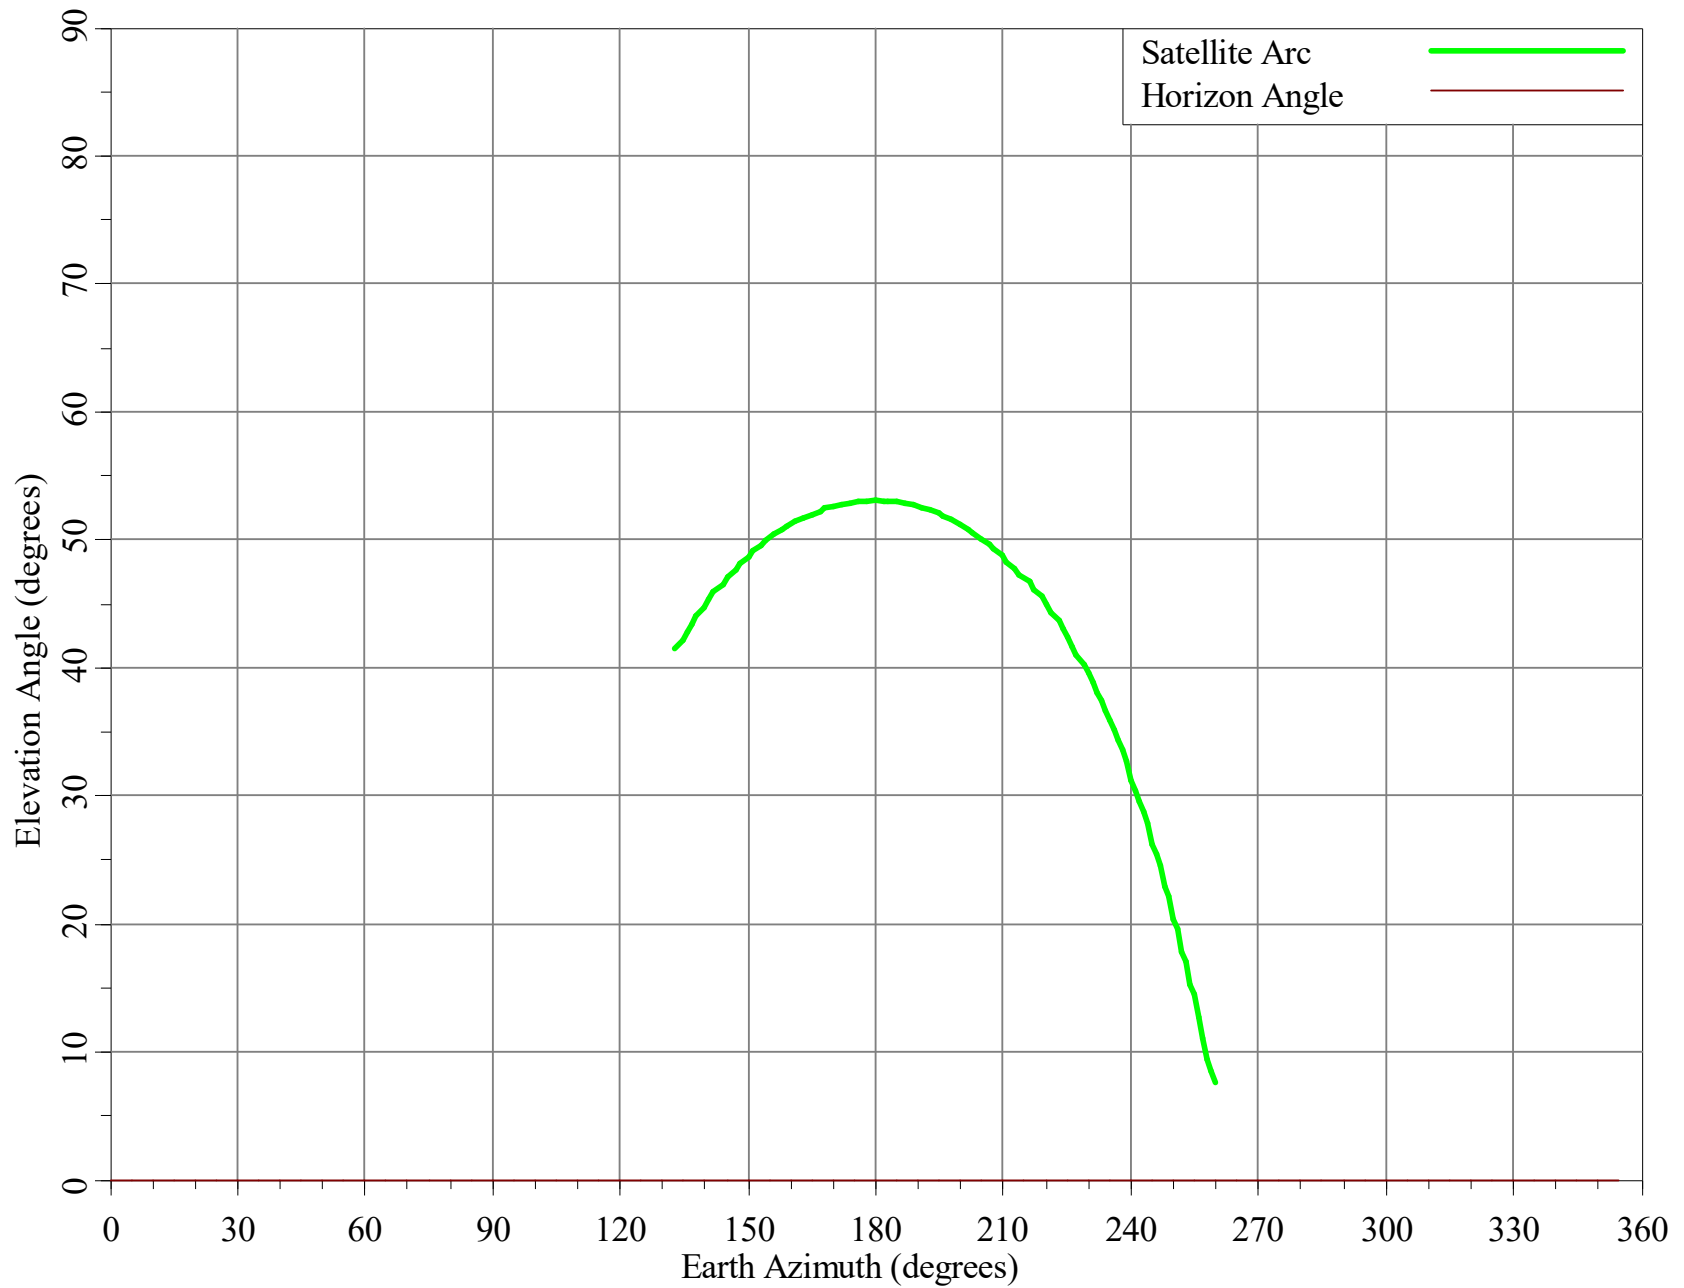

Horizon Angle & Satellite Arc for WBBN Studio, MS

Micronet Communications, Inc.