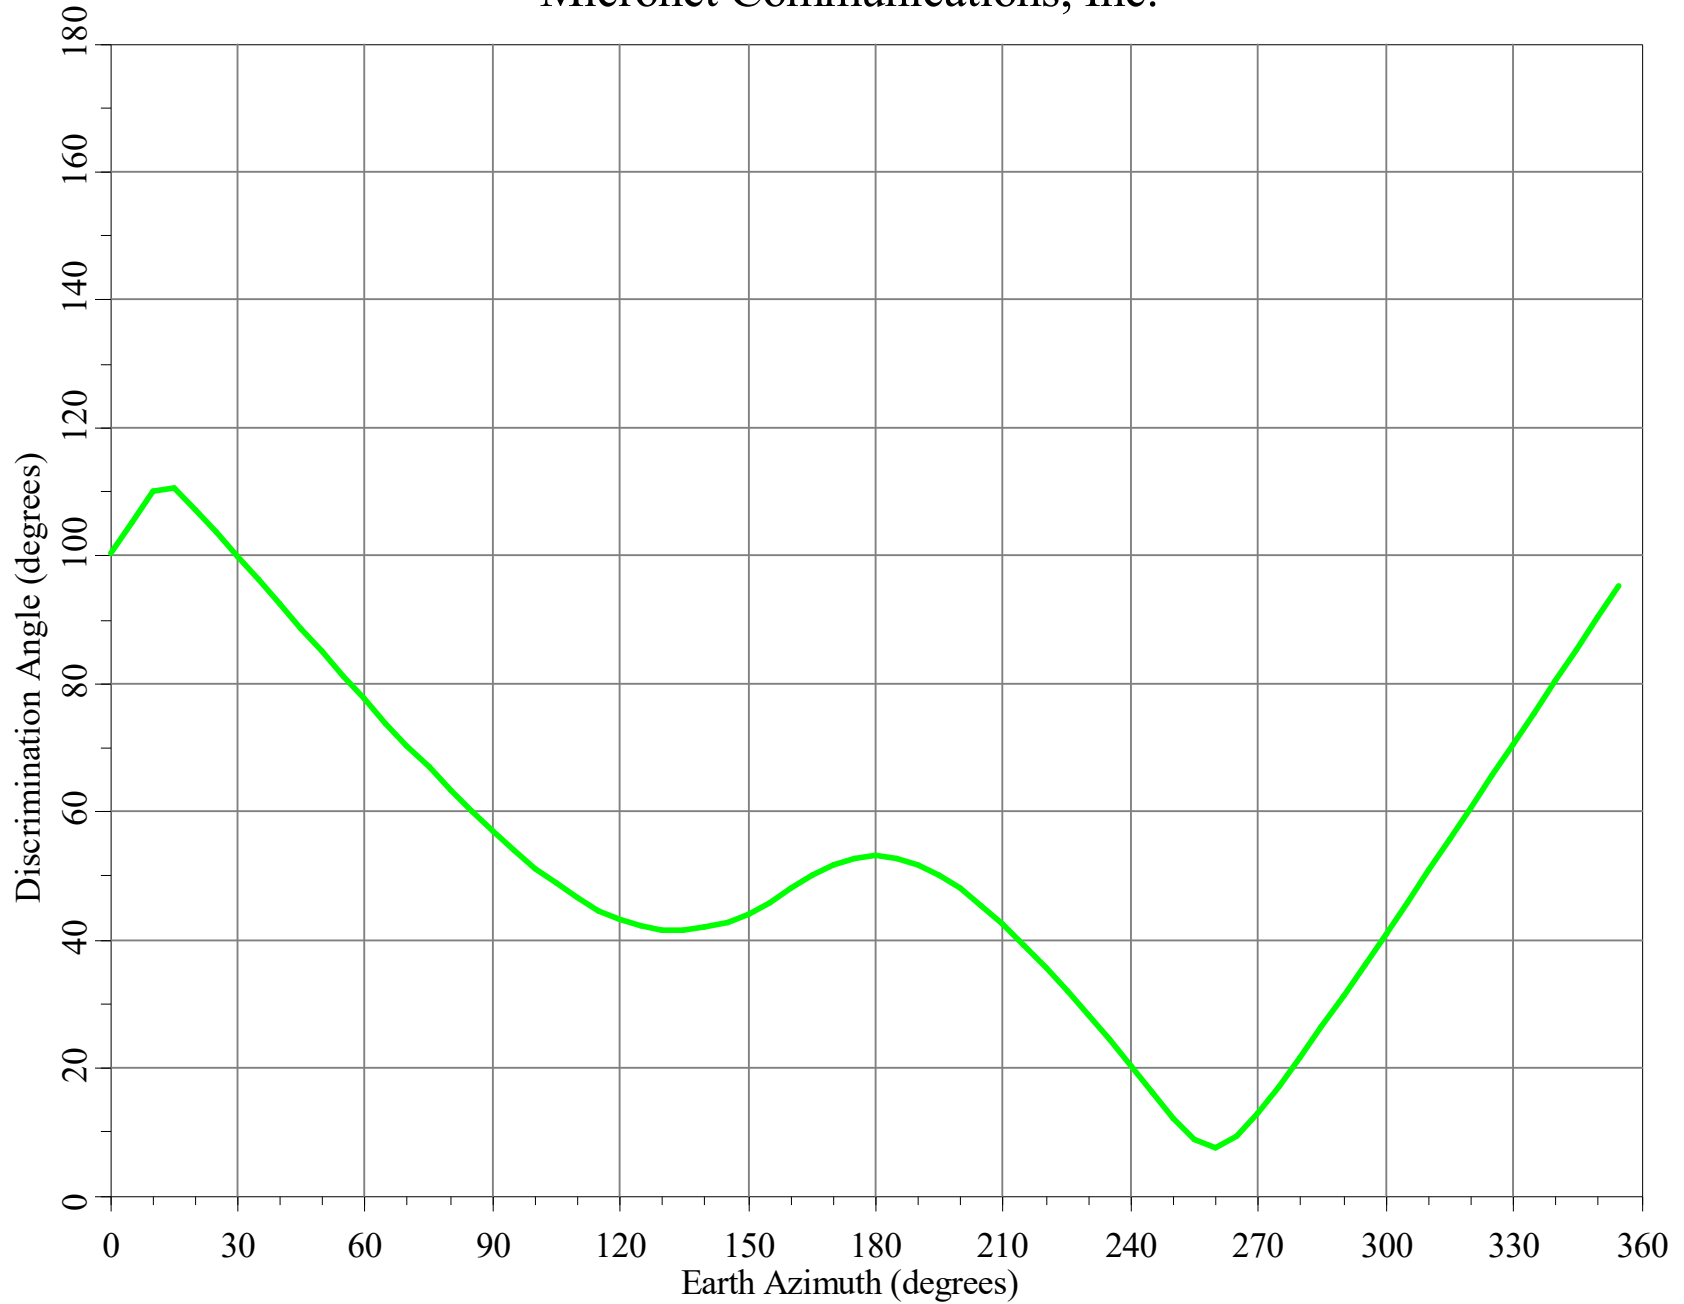

Minimum Discrimination Angles for WBBN Studio, MS
Micronet Communications, Inc.