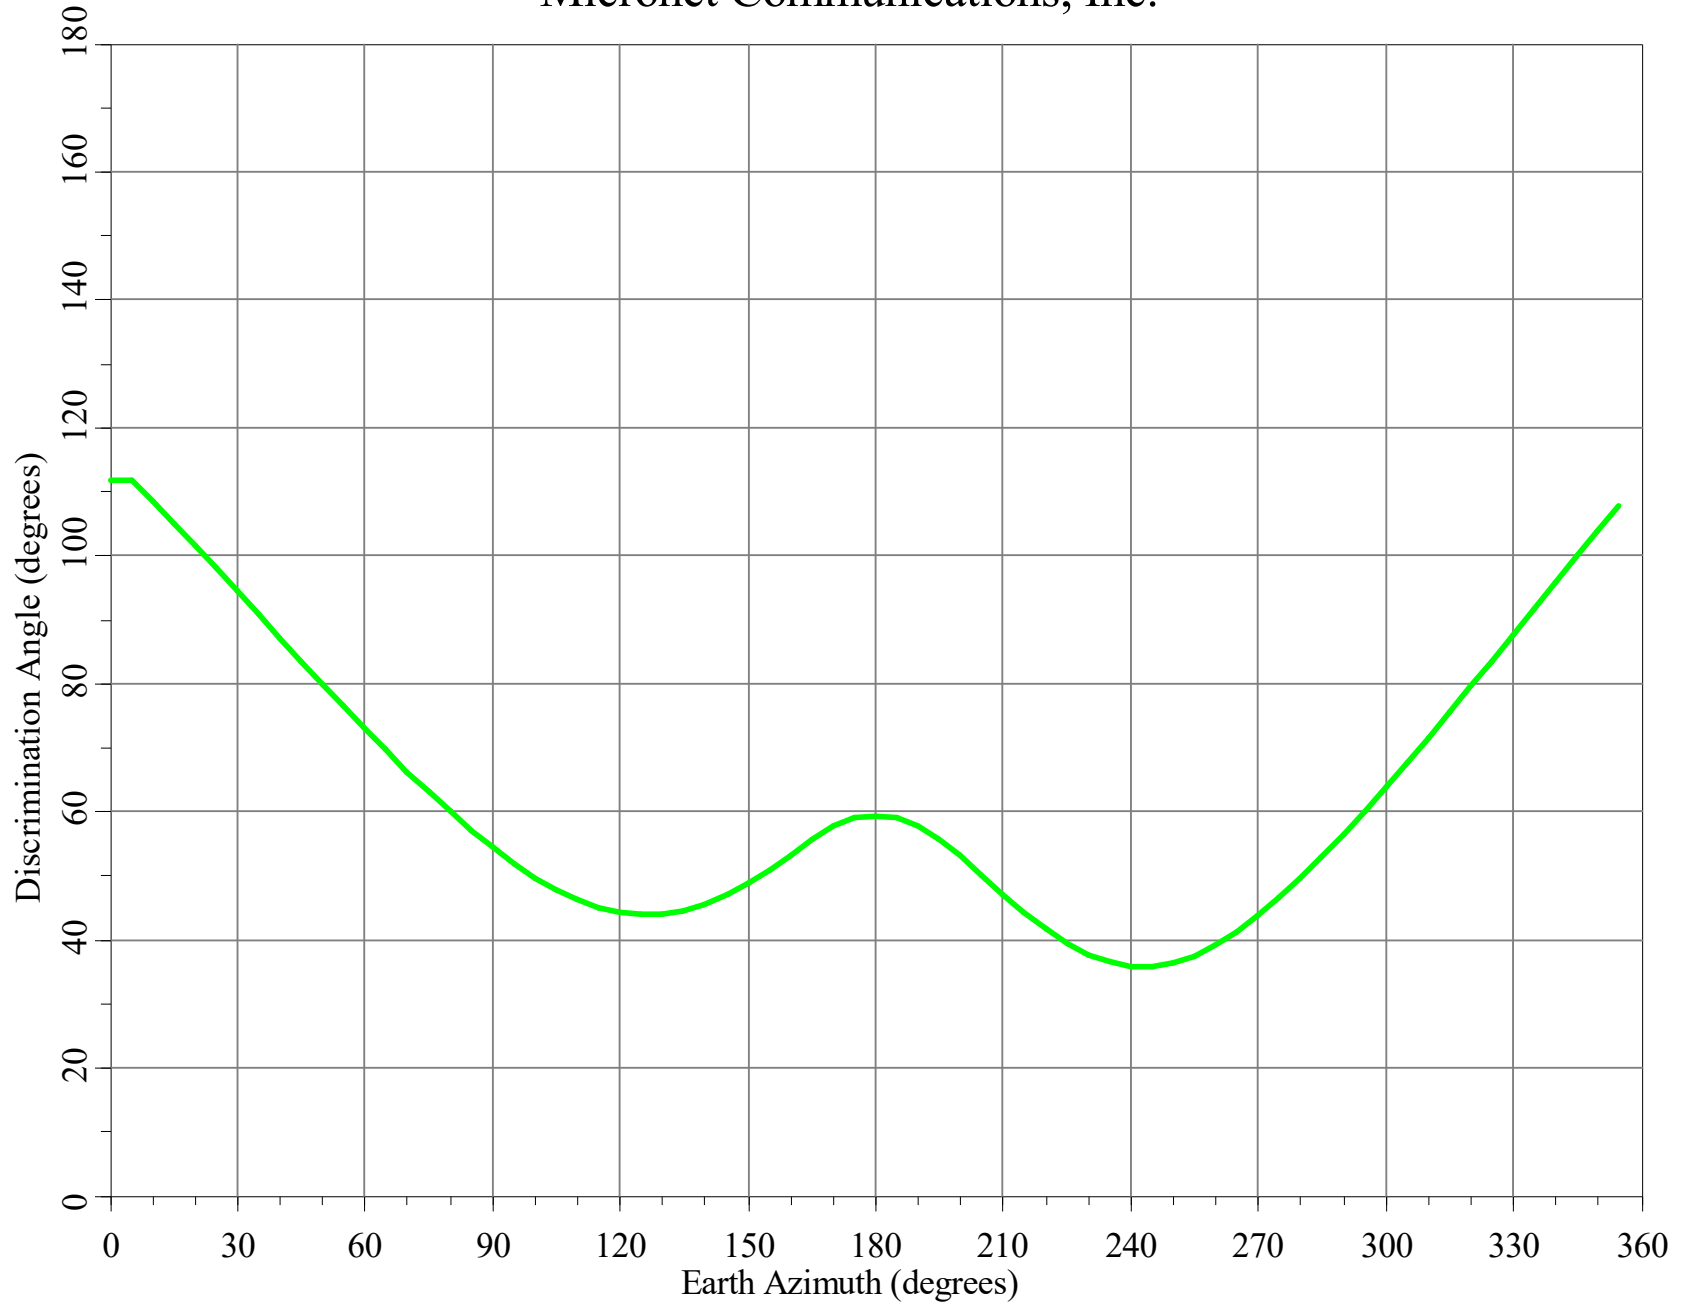

Minimum Discrimination Angles for McAllen, TX
Micronet Communications, Inc.