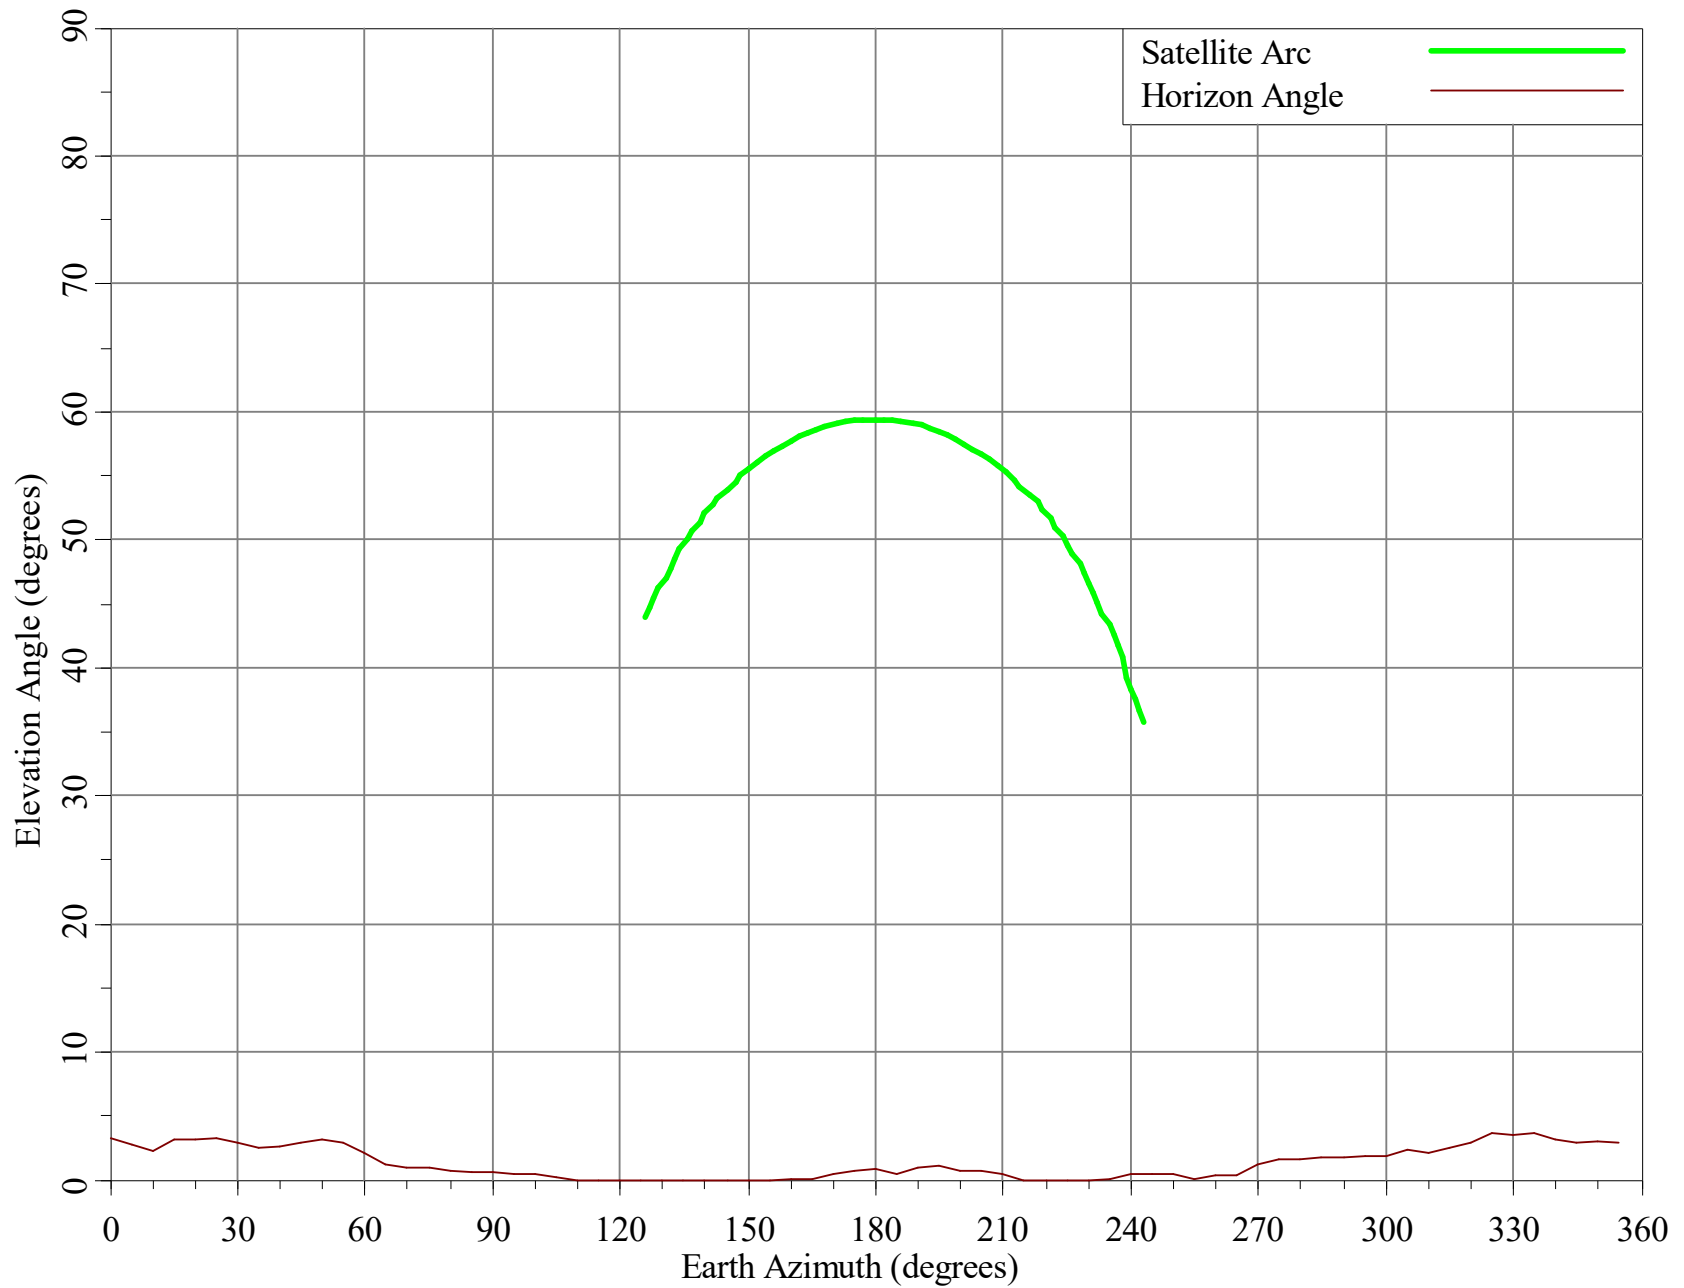

Horizon Angle & Satellite Arc for McAllen, TX

Micronet Communications, Inc.