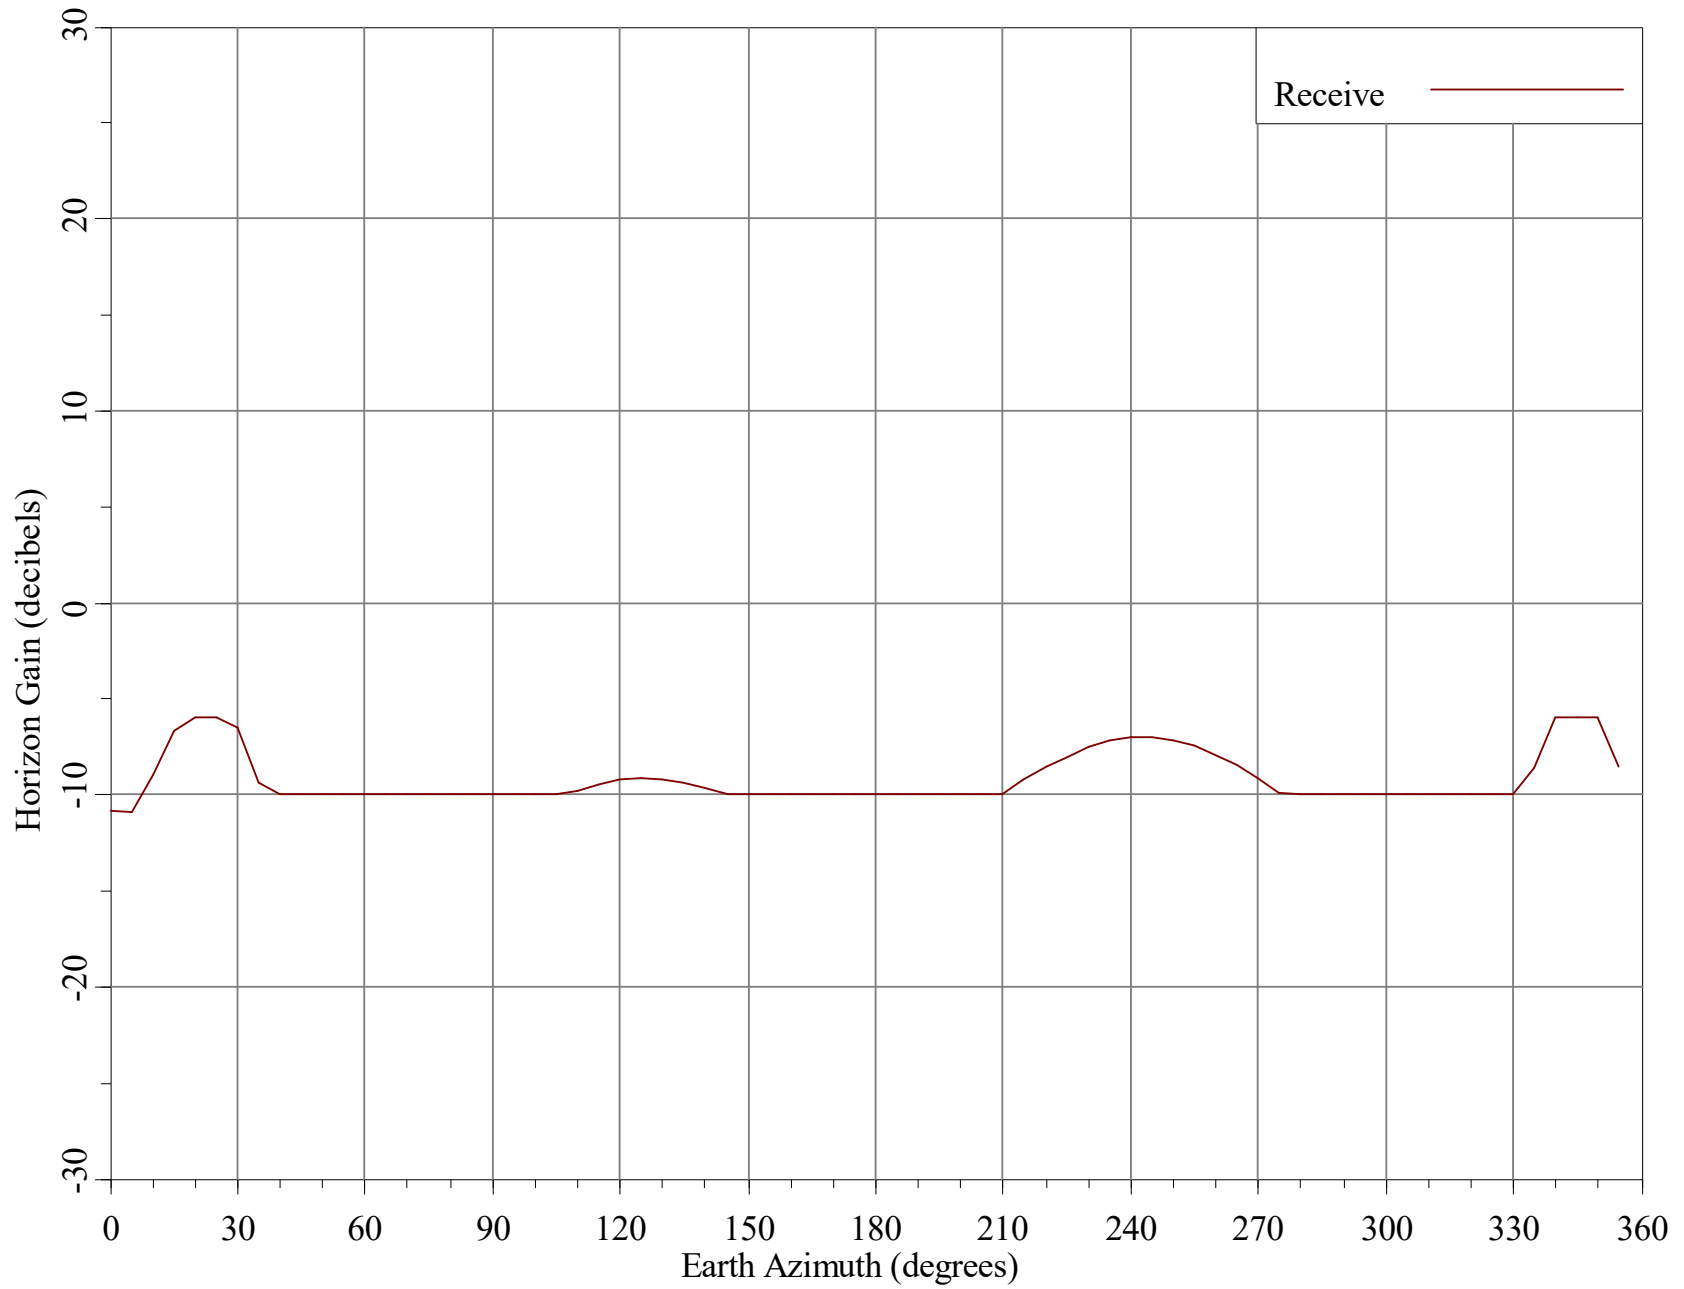

Horizon Gain for McAllen, TX
Micronet Communications, Inc.