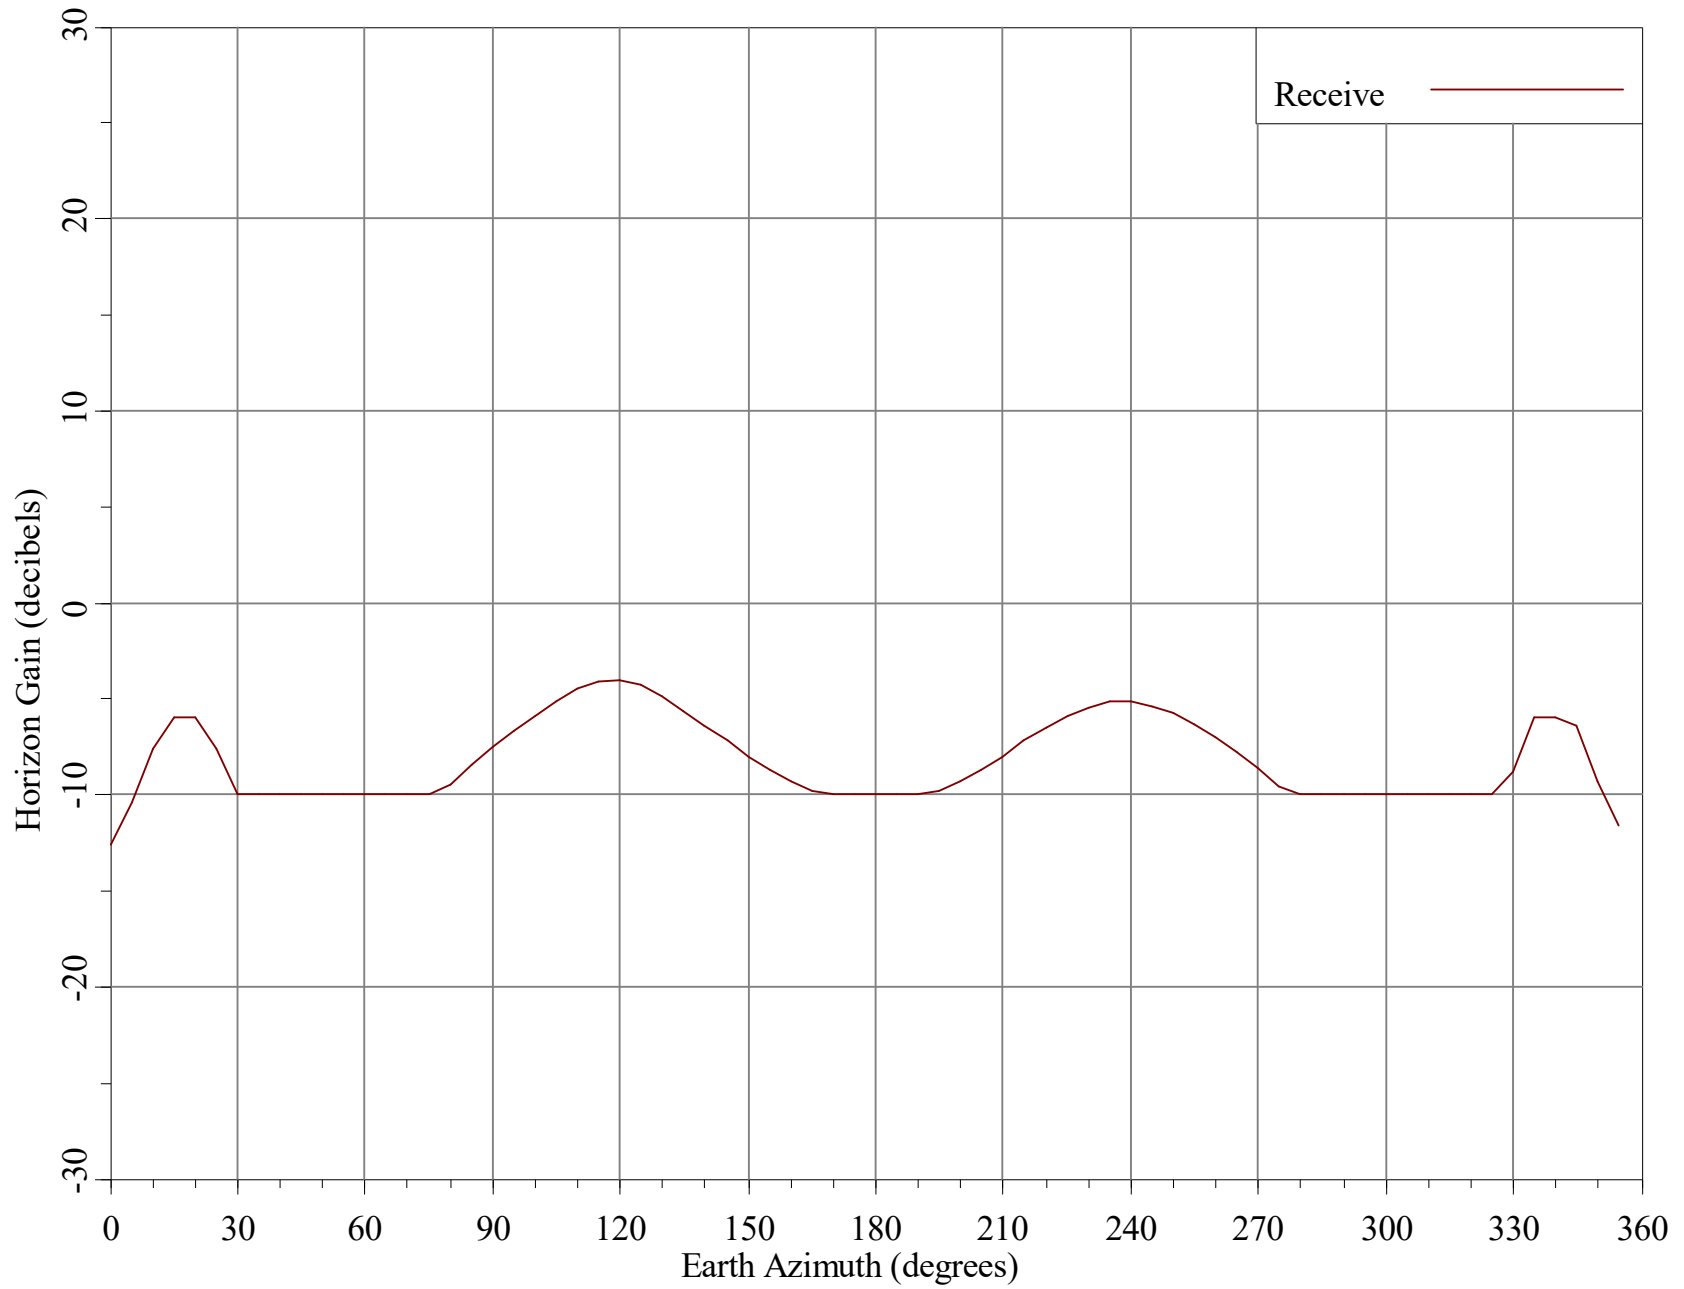

# Horizon Angle & Satellite Arc for Shawnee 2, OK

Micronet Communications, Inc.

Horizon Gain for Shawnee 2, OK  
Micronet Communications, Inc.

Minimum Discrimination Angles for Shawnee 2, OK  
Micronet Communications, Inc.

# Final Contour & Rain Scatter for Shawnee 2, OK - Receive

SCALE - 1:10000000 1 inch = 157.8 miles