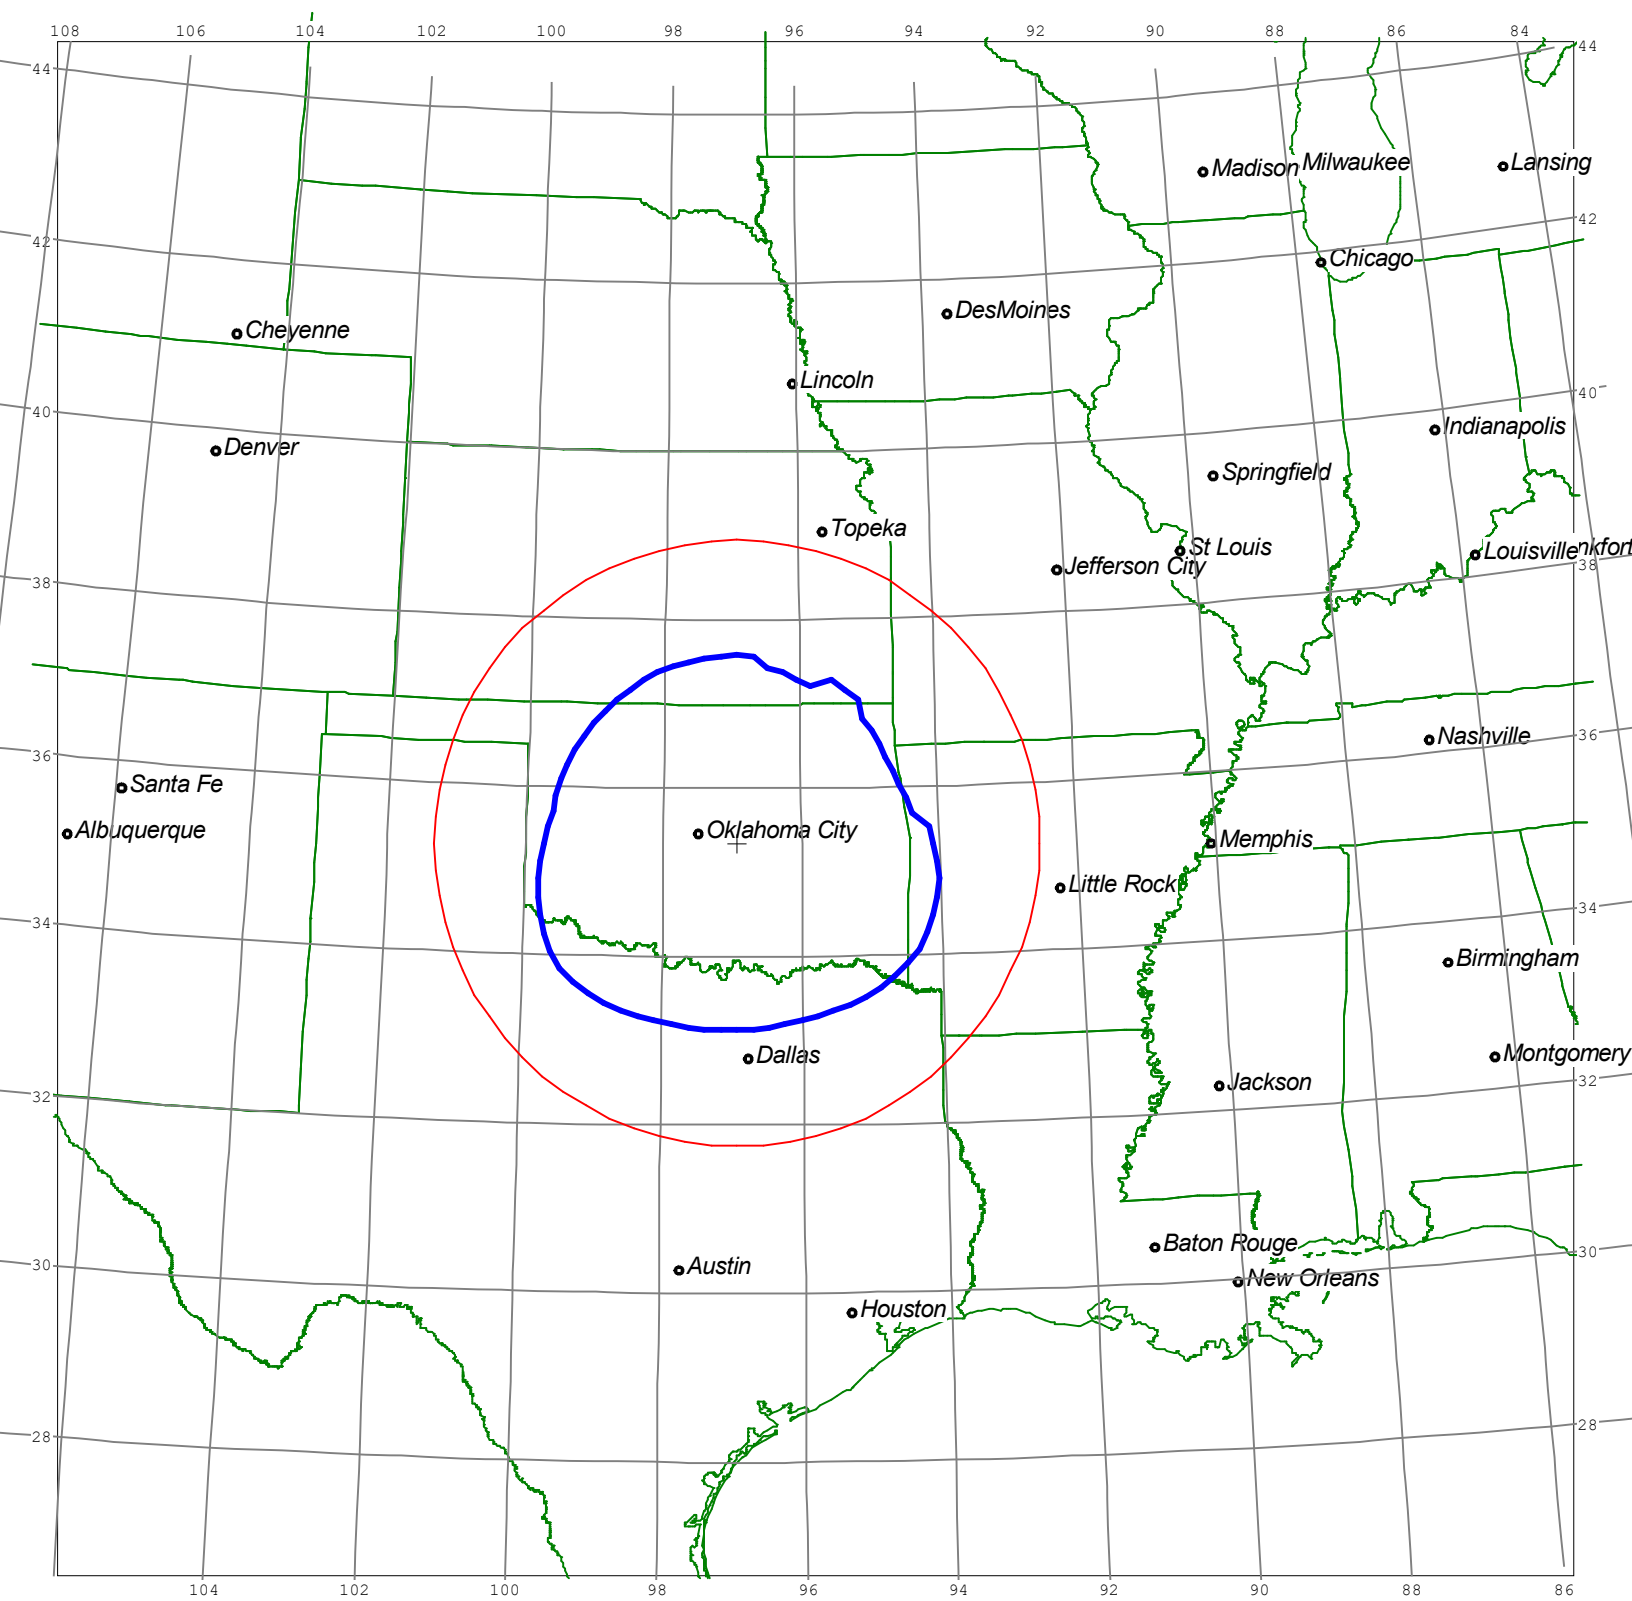

# Horizon Angle & Satellite Arc for Shawnee 2, OK

Micronet Communications, Inc.

Horizon Gain for Shawnee 2, OK  
Micronet Communications, Inc.

Minimum Discrimination Angles for Shawnee 2, OK  
Micronet Communications, Inc.

# Final Contour & Rain Scatter for Shawnee 2, OK - Receive

SCALE - 1:10000000 1 inch = 157.8 miles