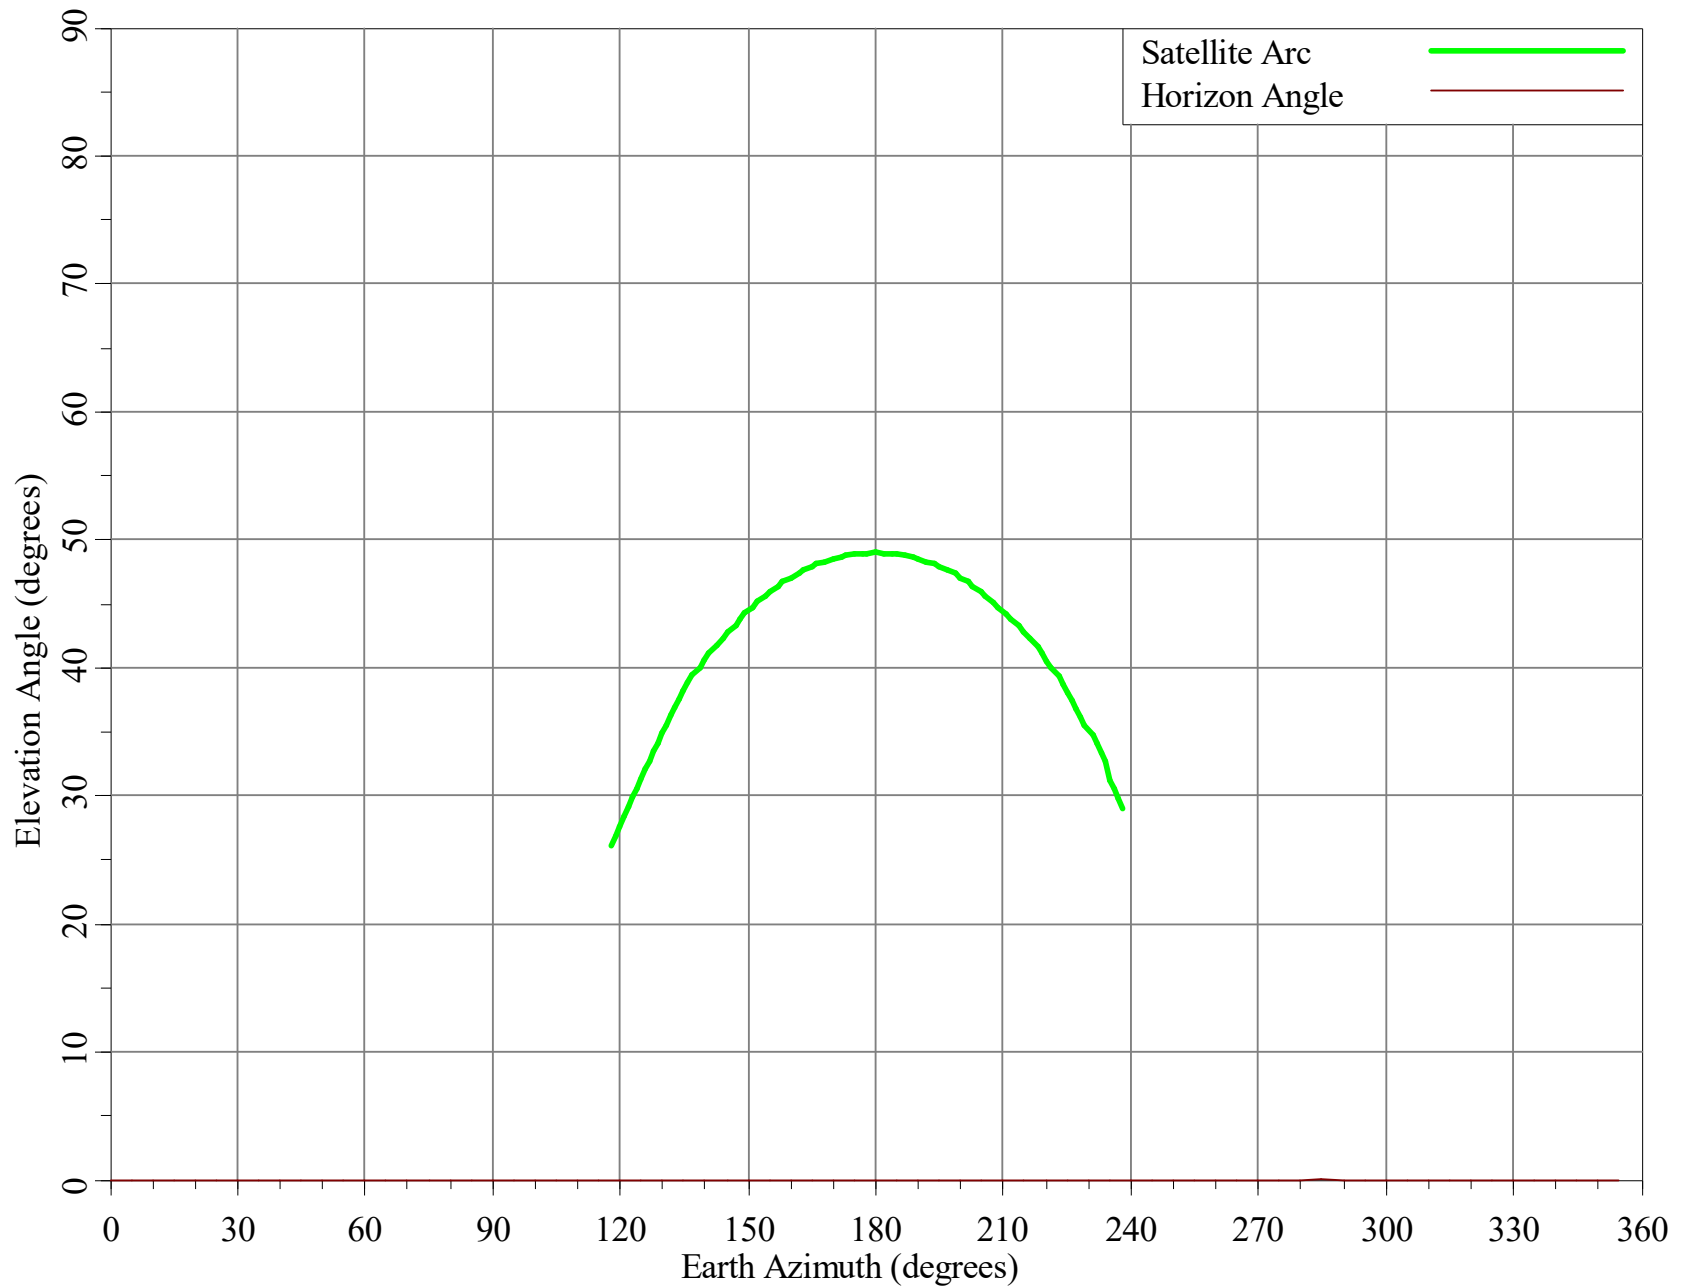

# Horizon Angle & Satellite Arc for Shawnee 2, OK

Micronet Communications, Inc.

Horizon Gain for Shawnee 2, OK  
Micronet Communications, Inc.

Minimum Discrimination Angles for Shawnee 2, OK  
Micronet Communications, Inc.

# Final Contour & Rain Scatter for Shawnee 2, OK - Receive

SCALE - 1:10000000 1 inch = 157.8 miles