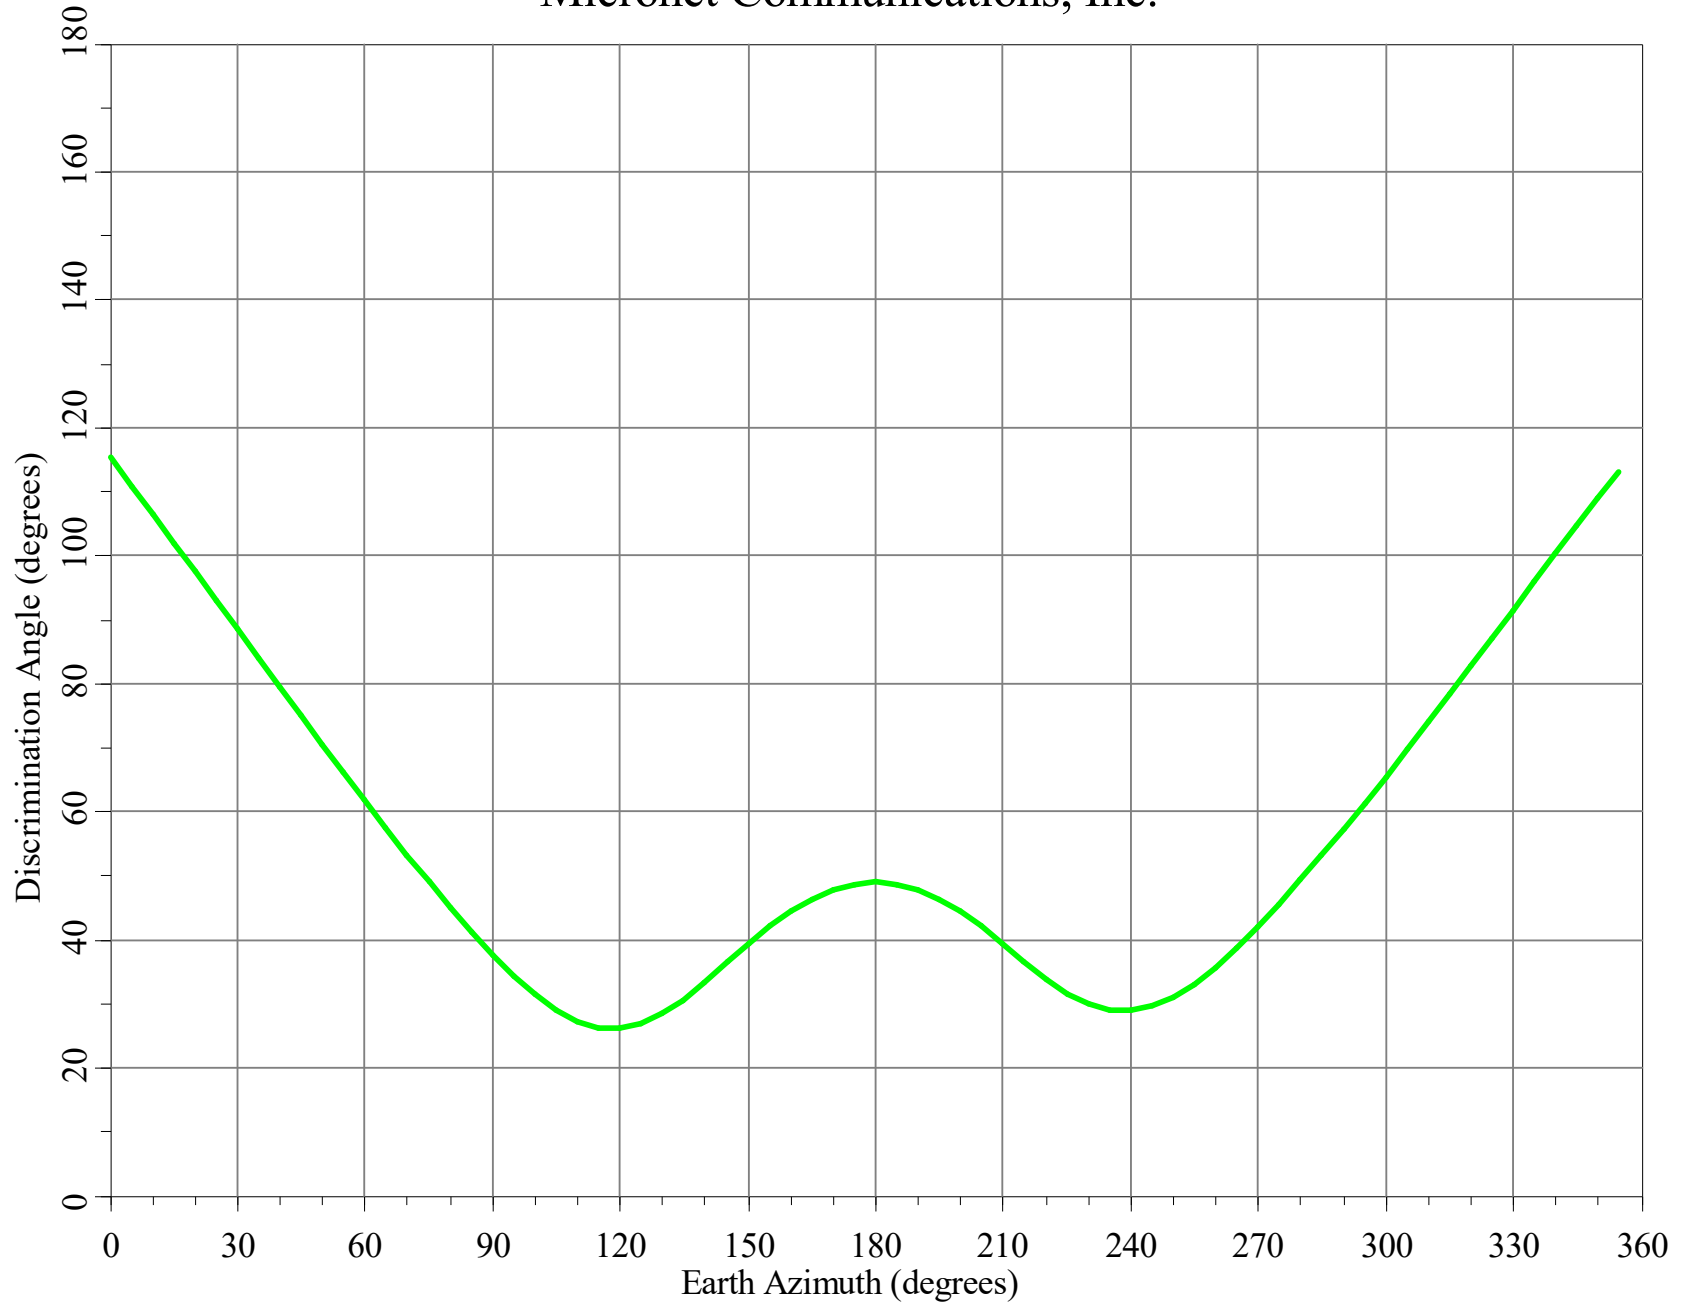

# Final Contour & Rain Scatter for Shawnee 2, OK - Receive

SCALE - 1:10000000 1 inch = 157.8 miles