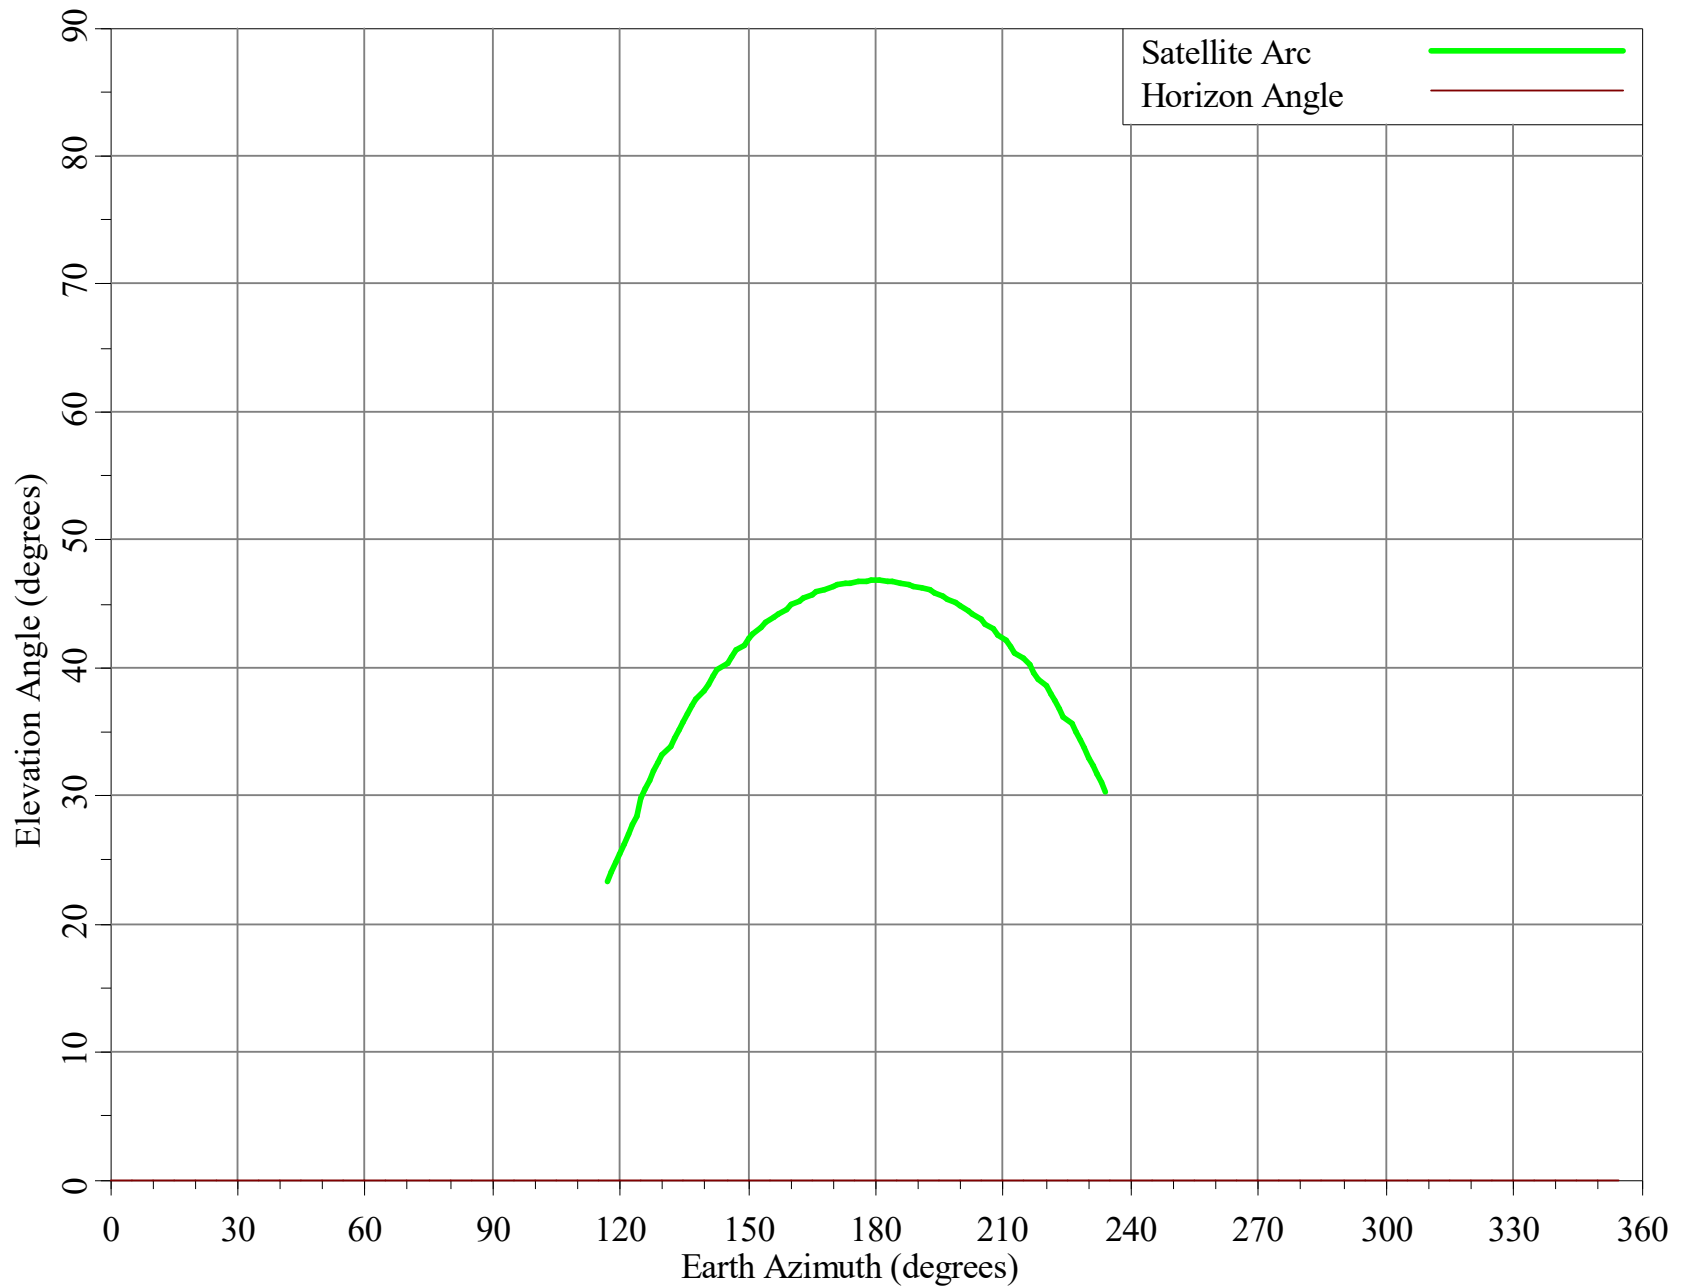

Horizon Angle & Satellite Arc for Meade, KS

Micronet Communications, Inc.