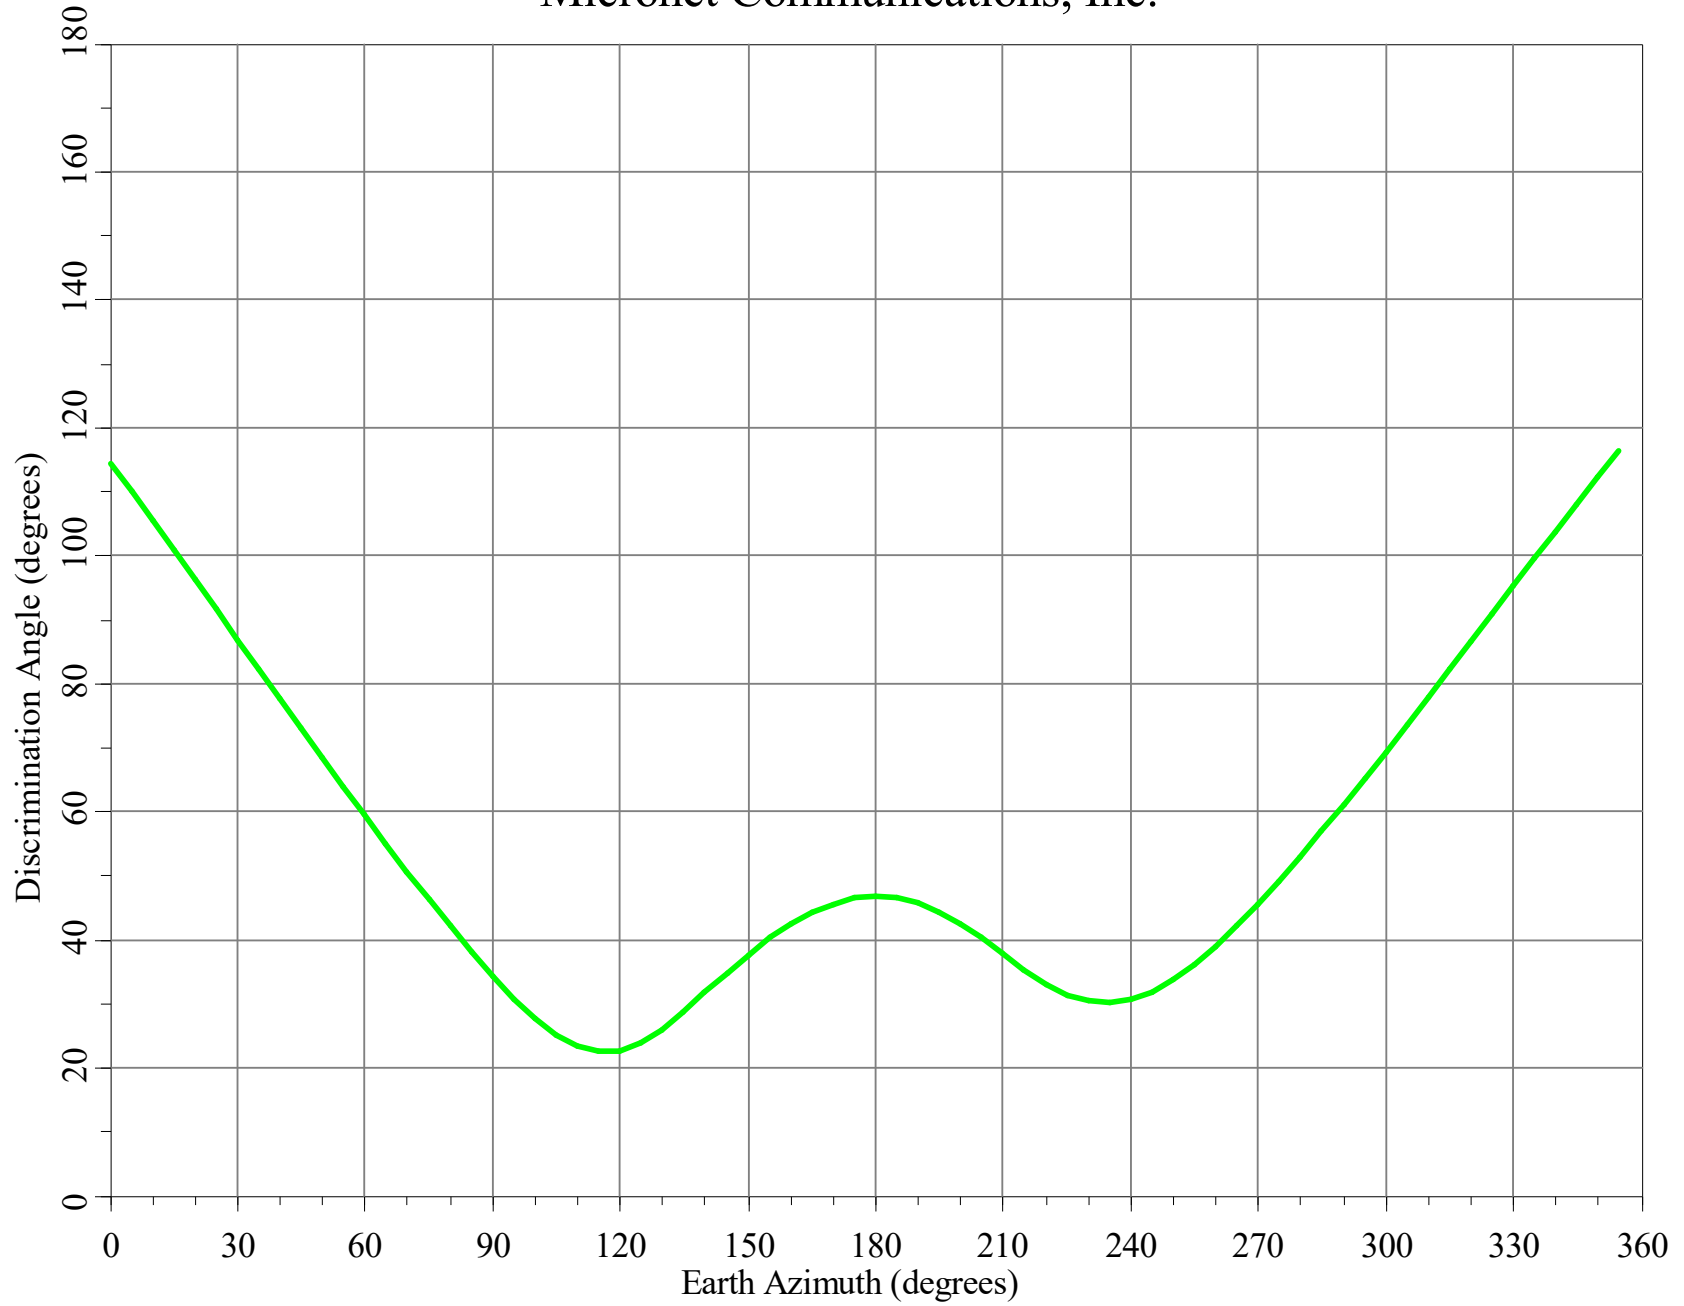

Final Contour & Rain Scatter for Meade, KS - Receive