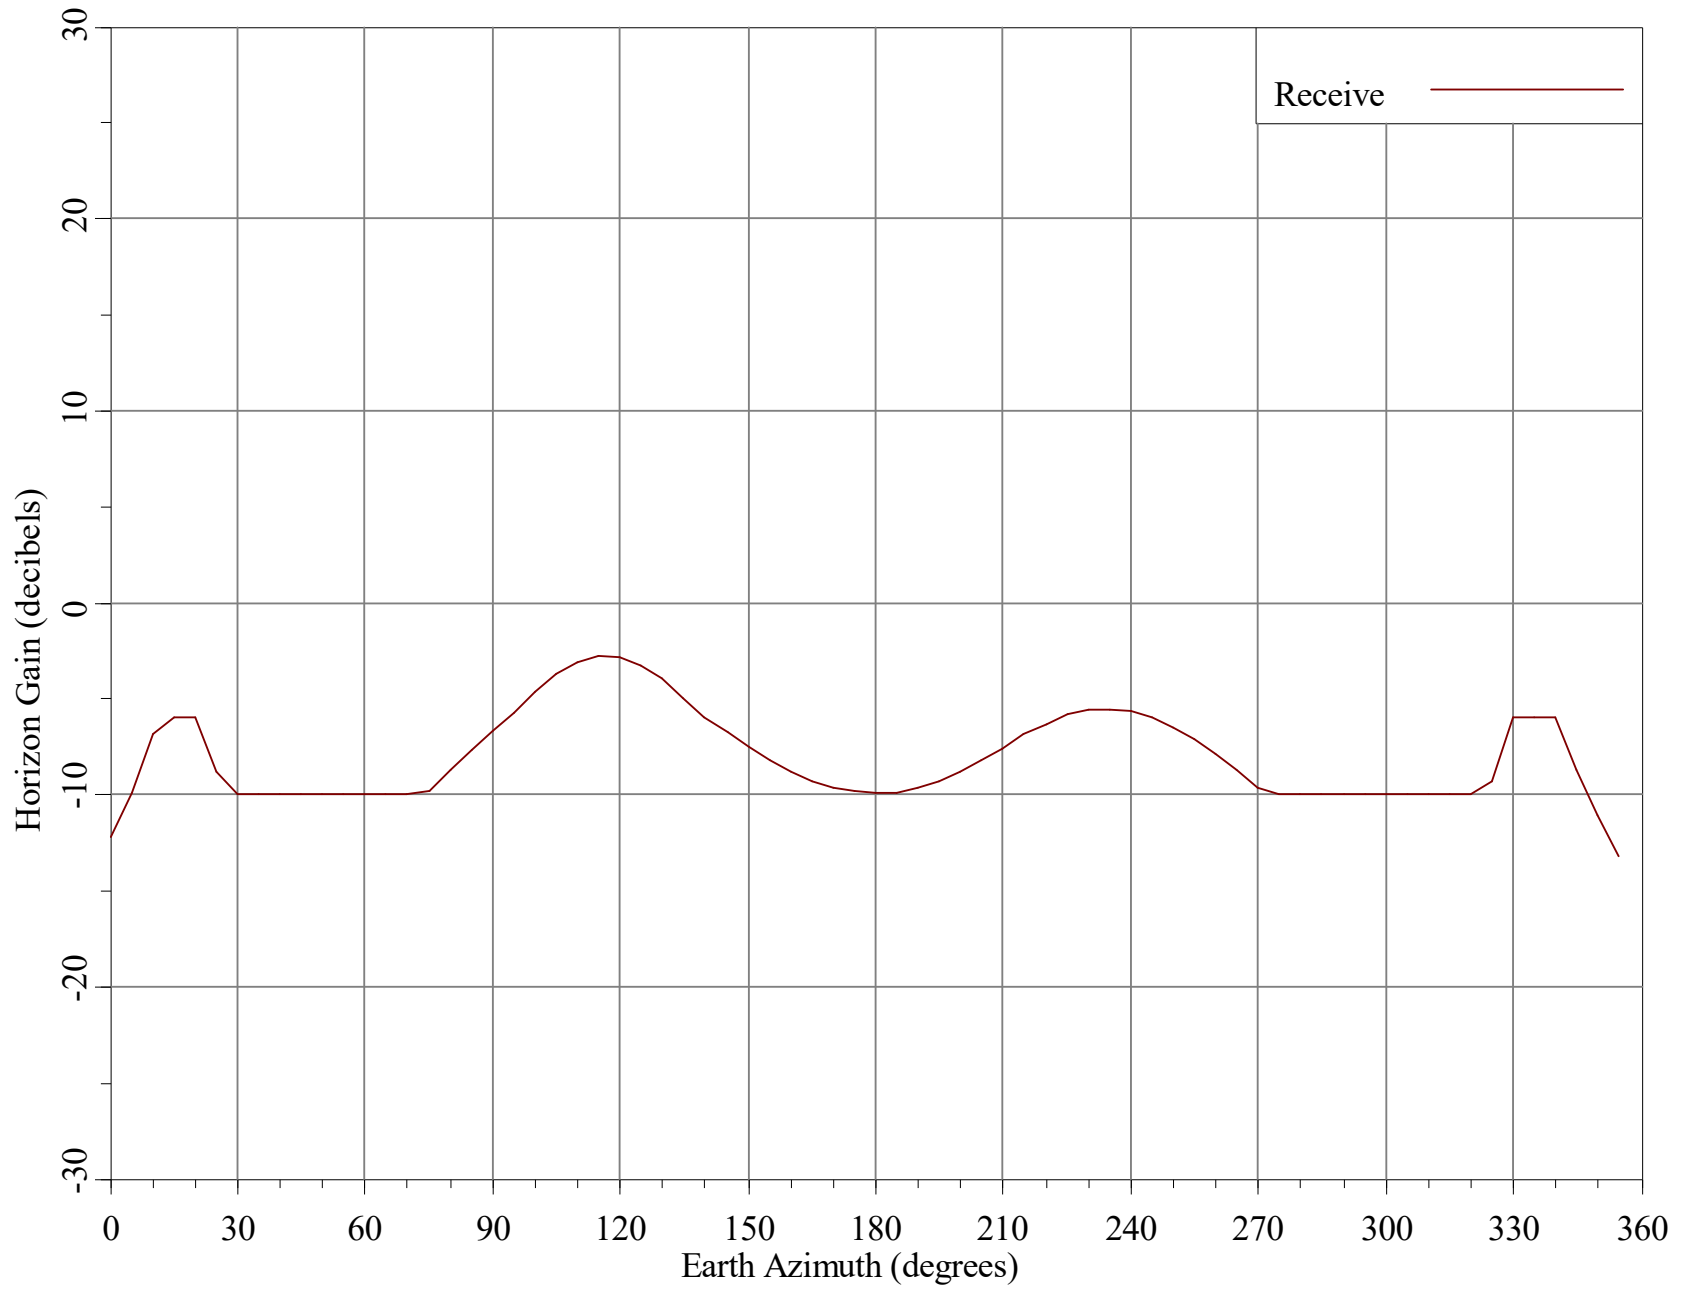

Horizon Gain for Meade, KS Micronet Communications, Inc.