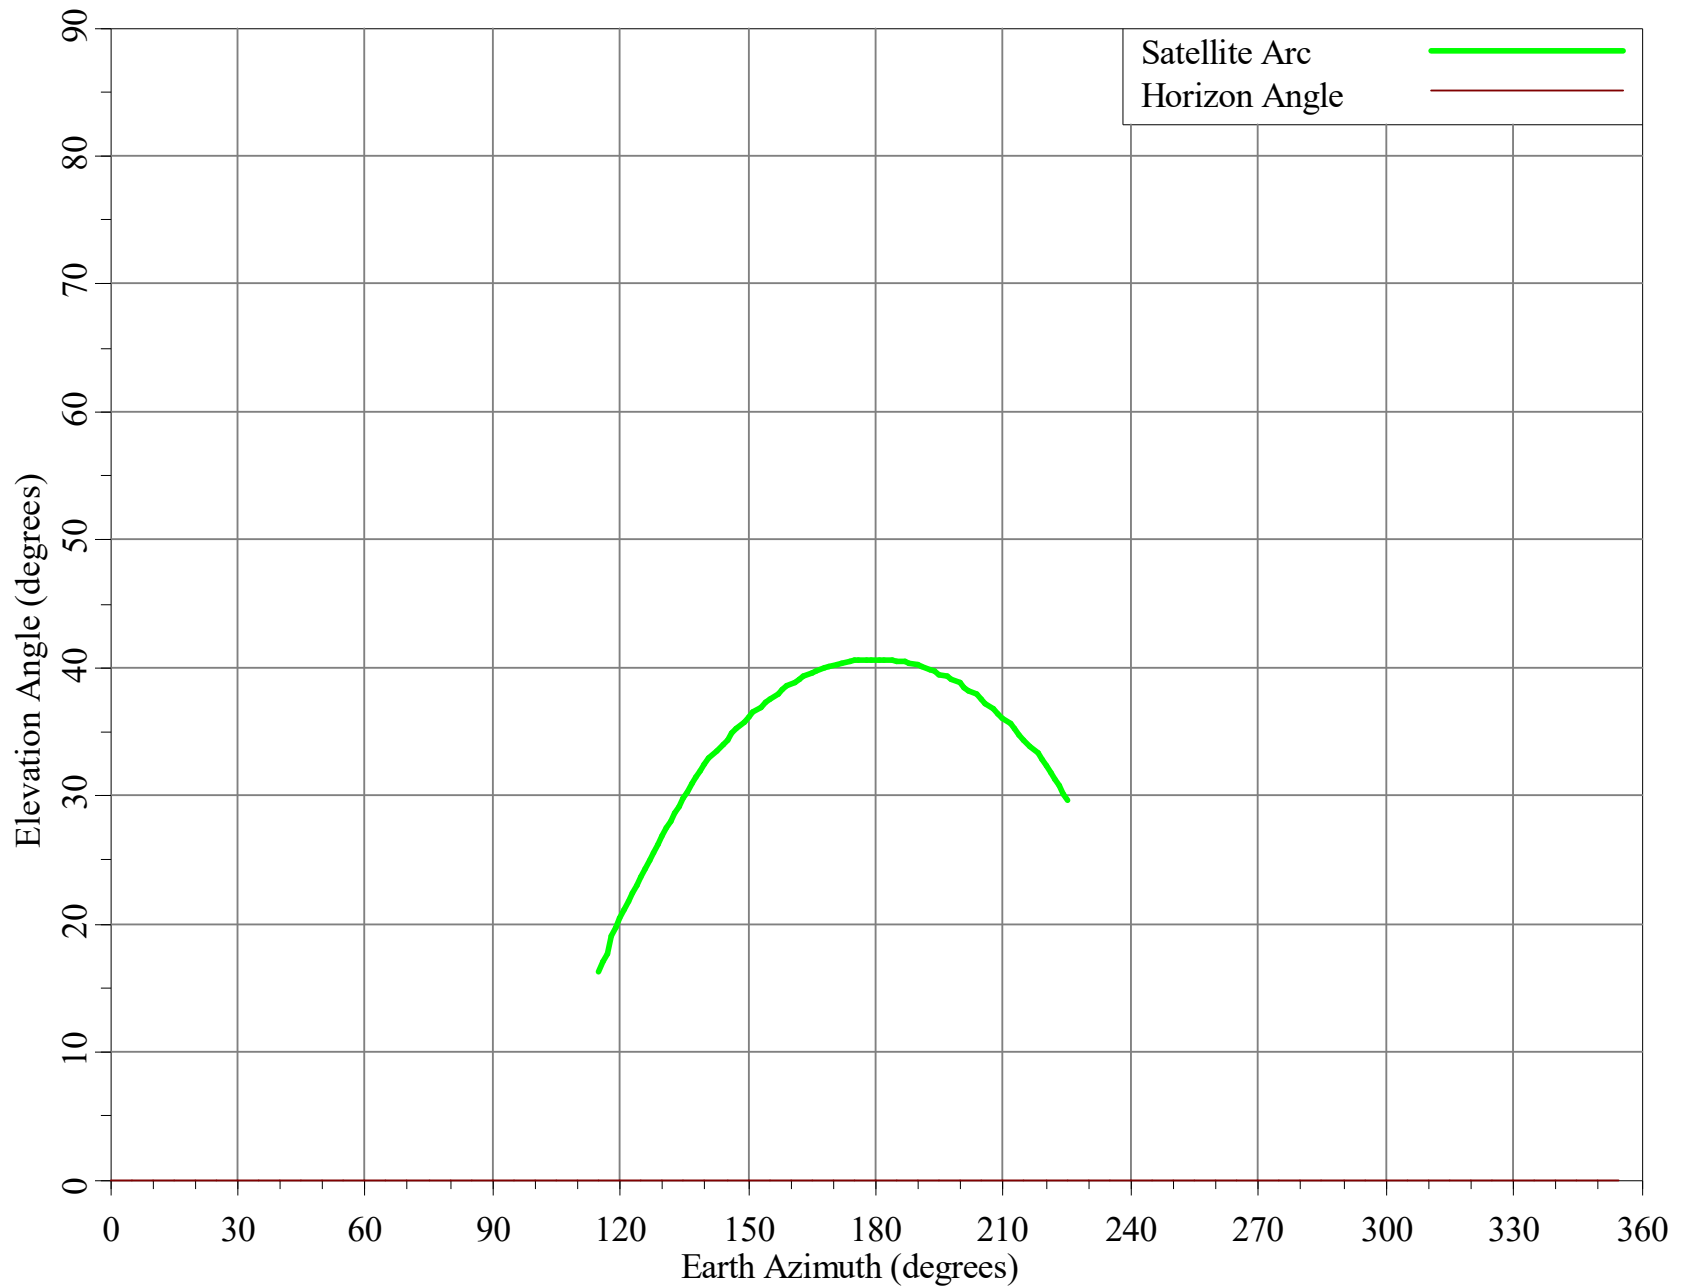

Horizon Angle & Satellite Arc for Douglas, WY

Micronet Communications, Inc.