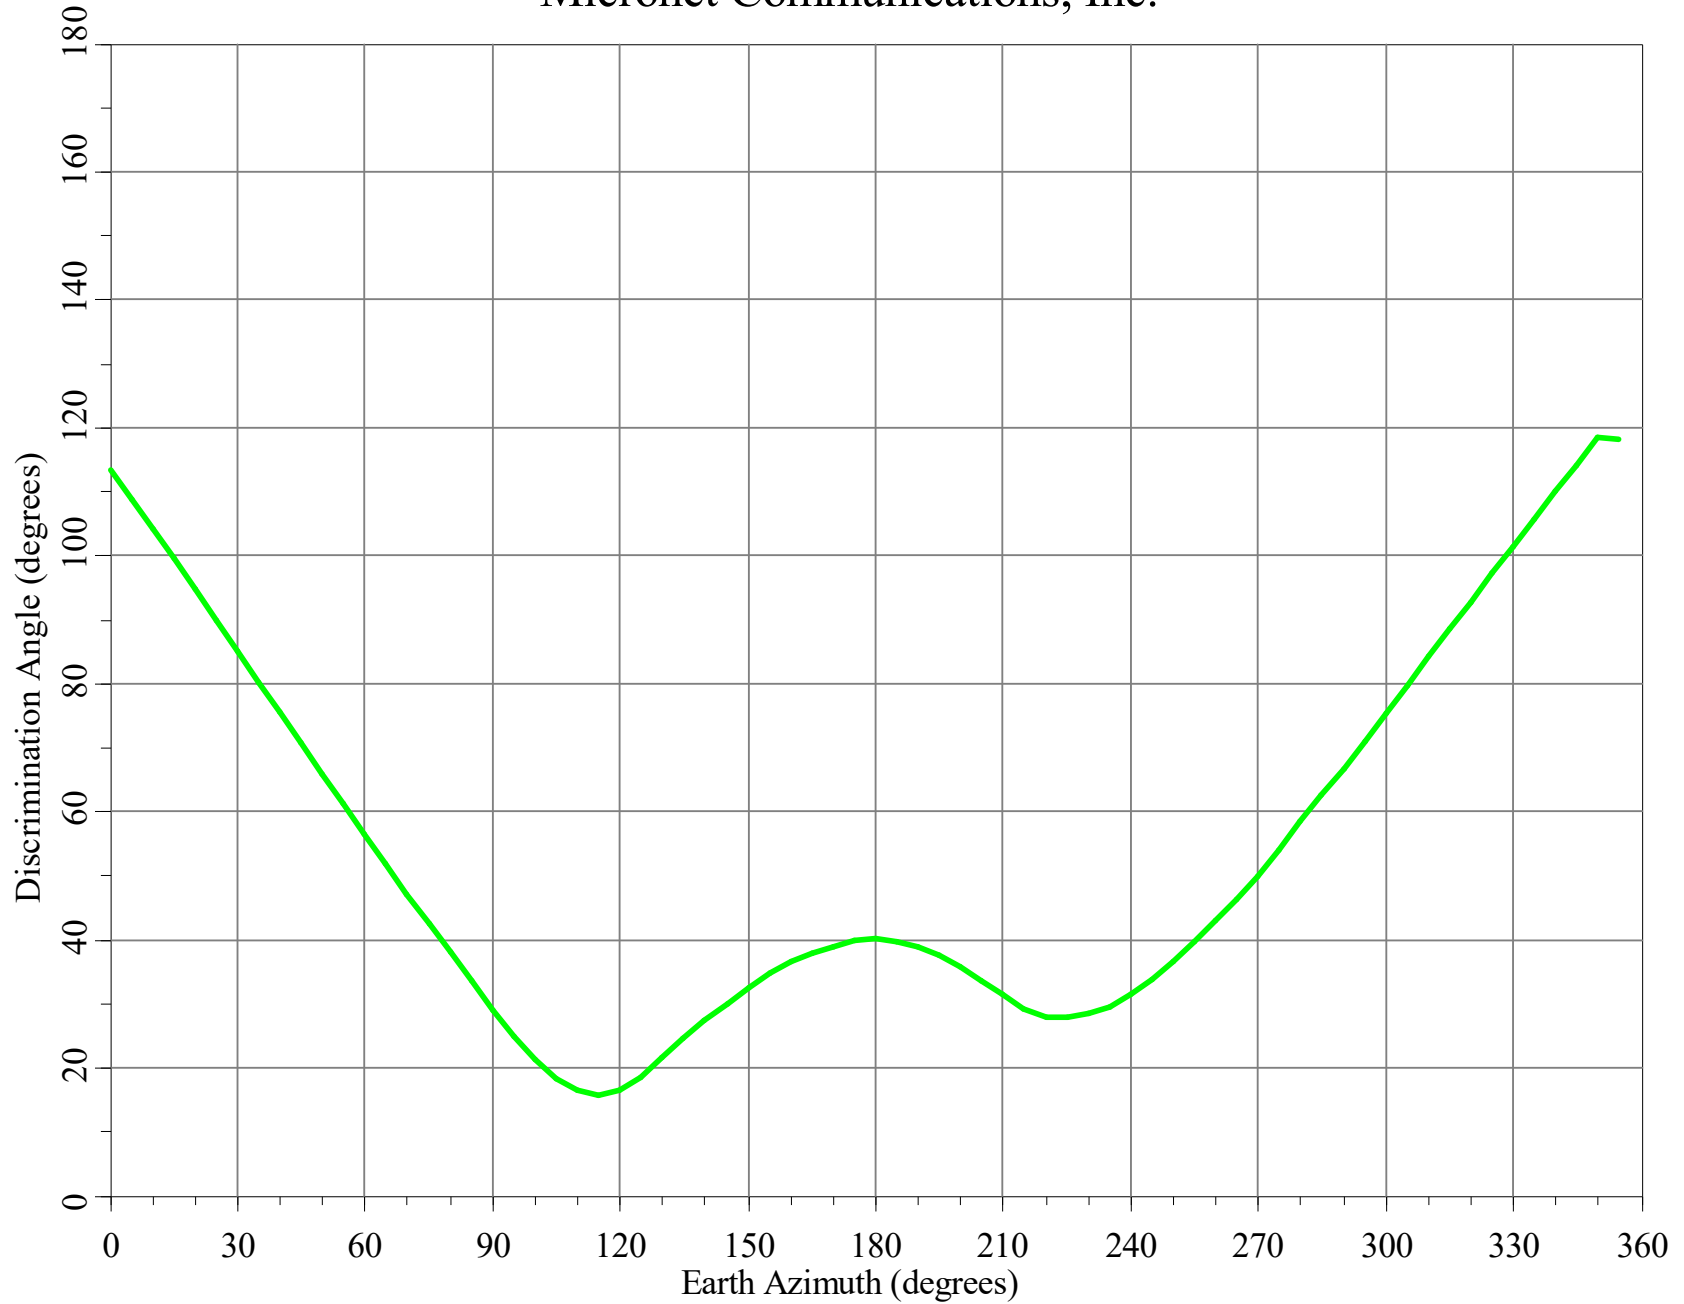

Final Contour & Rain Scatter for Douglas, WY - Receive

SCALE - 1:10000000 1 inch = 157.8 miles