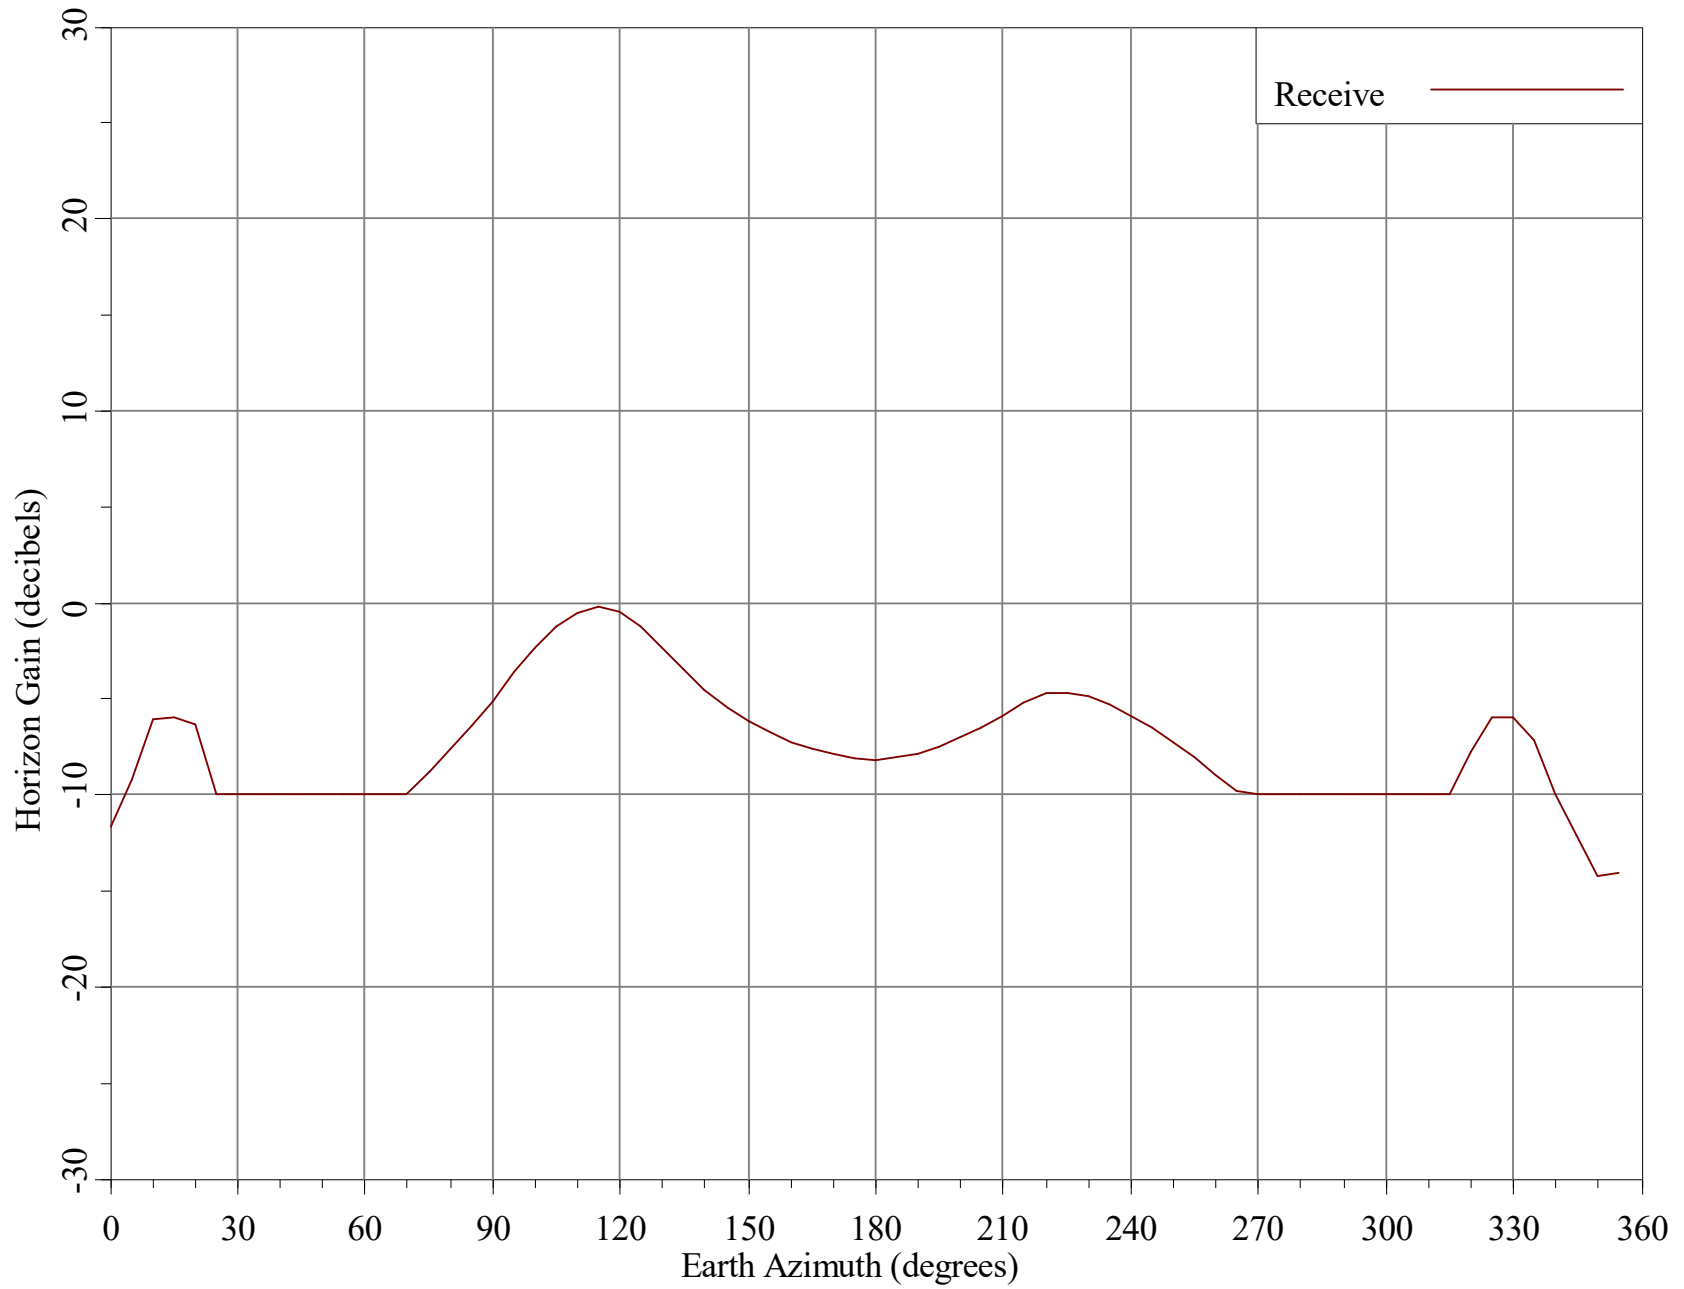

Horizon Gain for Douglas, WY
Micronet Communications, Inc.