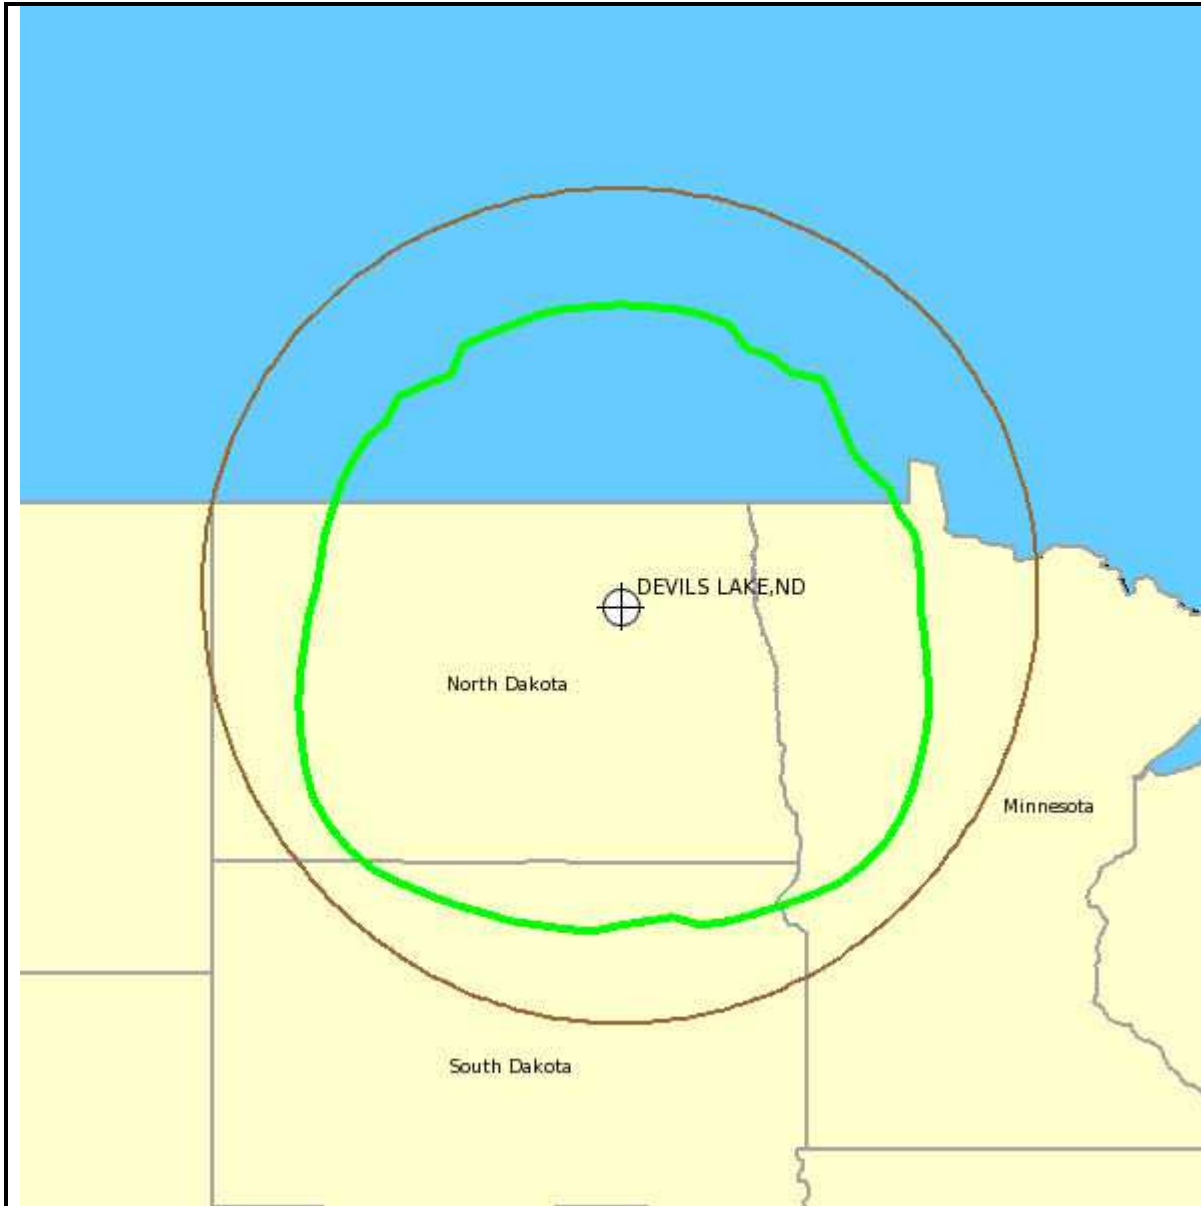

# Midcontinent Communications

**Legend:**

Scale: 1:7,000,000

Great Circle: 4.0 GHz 

Precipitation Scatter: 4.0 GHz 

Earth Station Site: 

**COMSEARCH**<sup>®</sup>  
19700 Janelia Farm Boulevard  
Ashburn, VA 20147