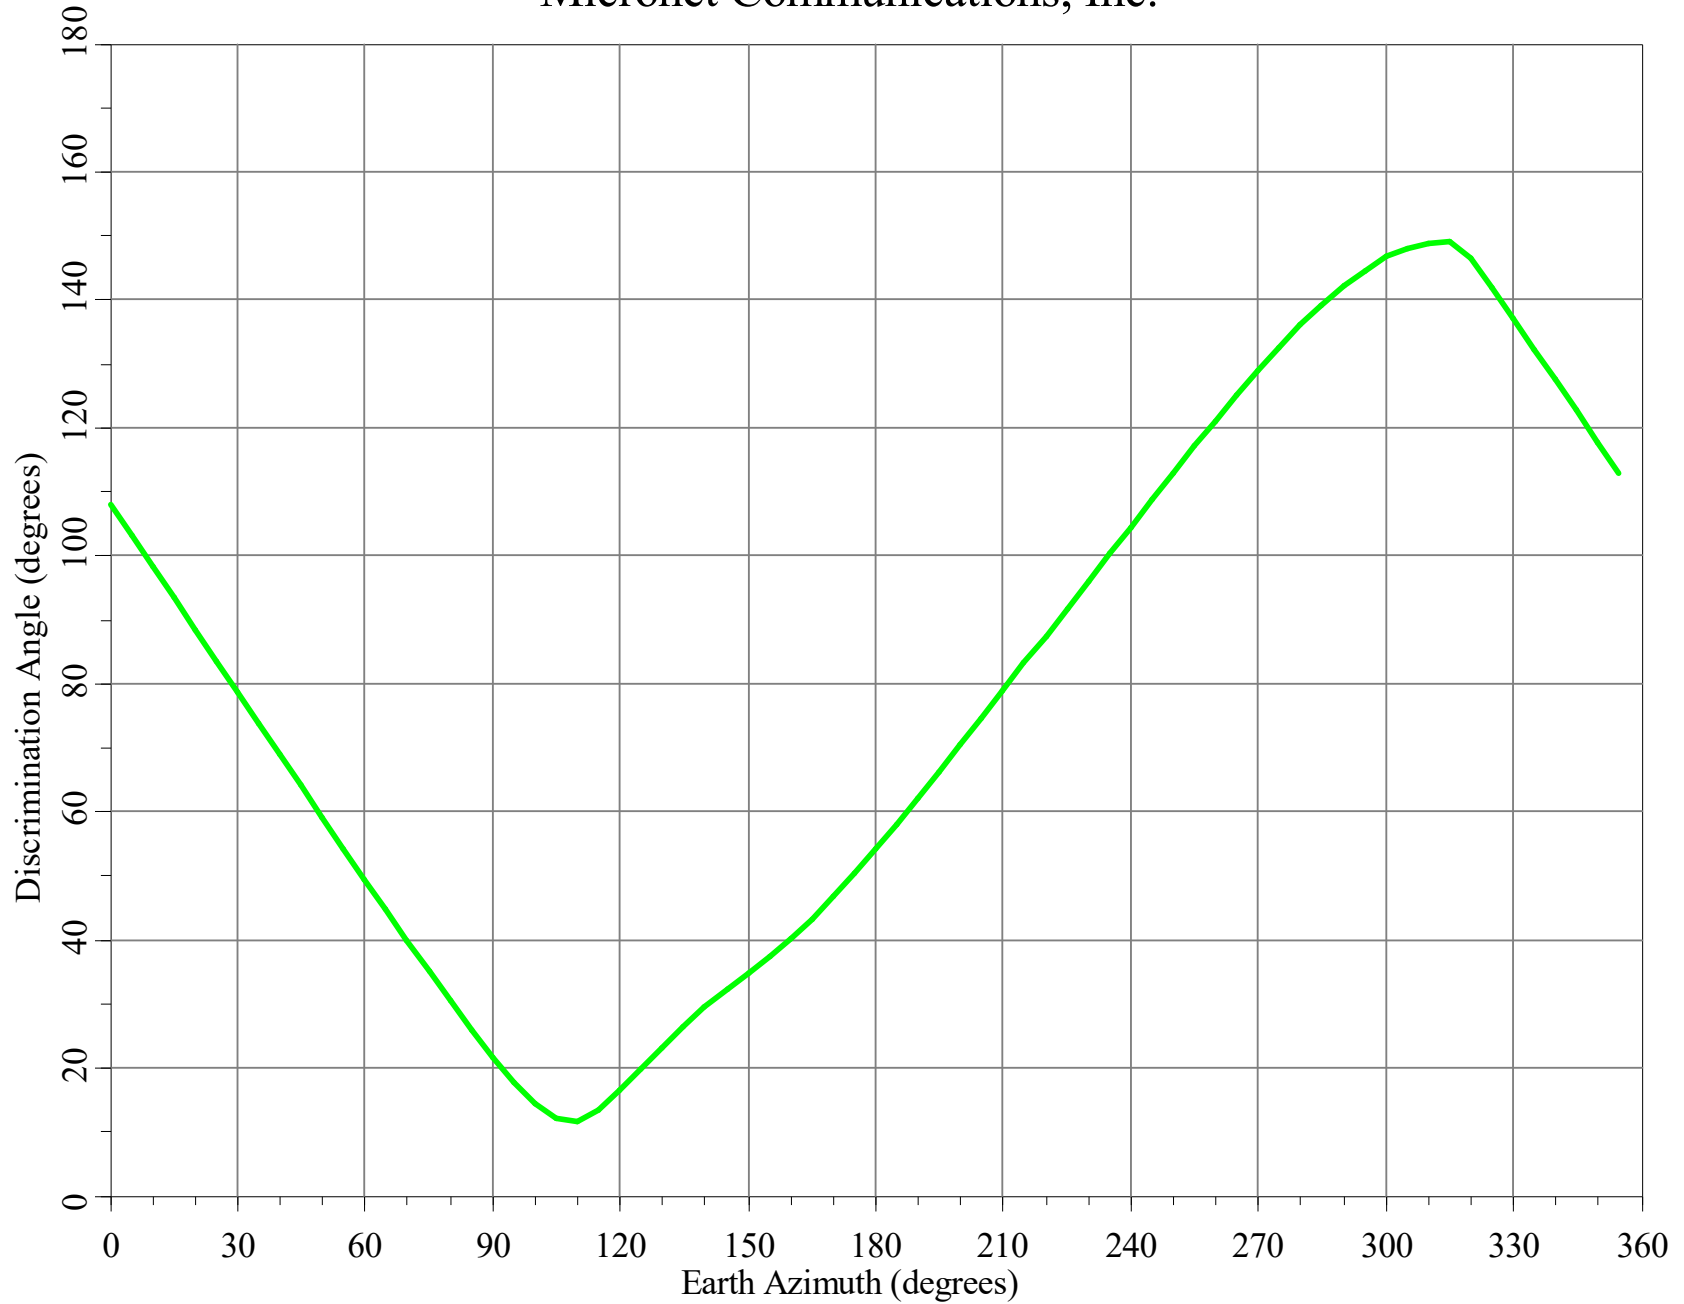

# Final Contour & Rain Scatter for CUNY-TV, NY - Receive

SCALE - 1:10000000 1 inch = 157.8 miles