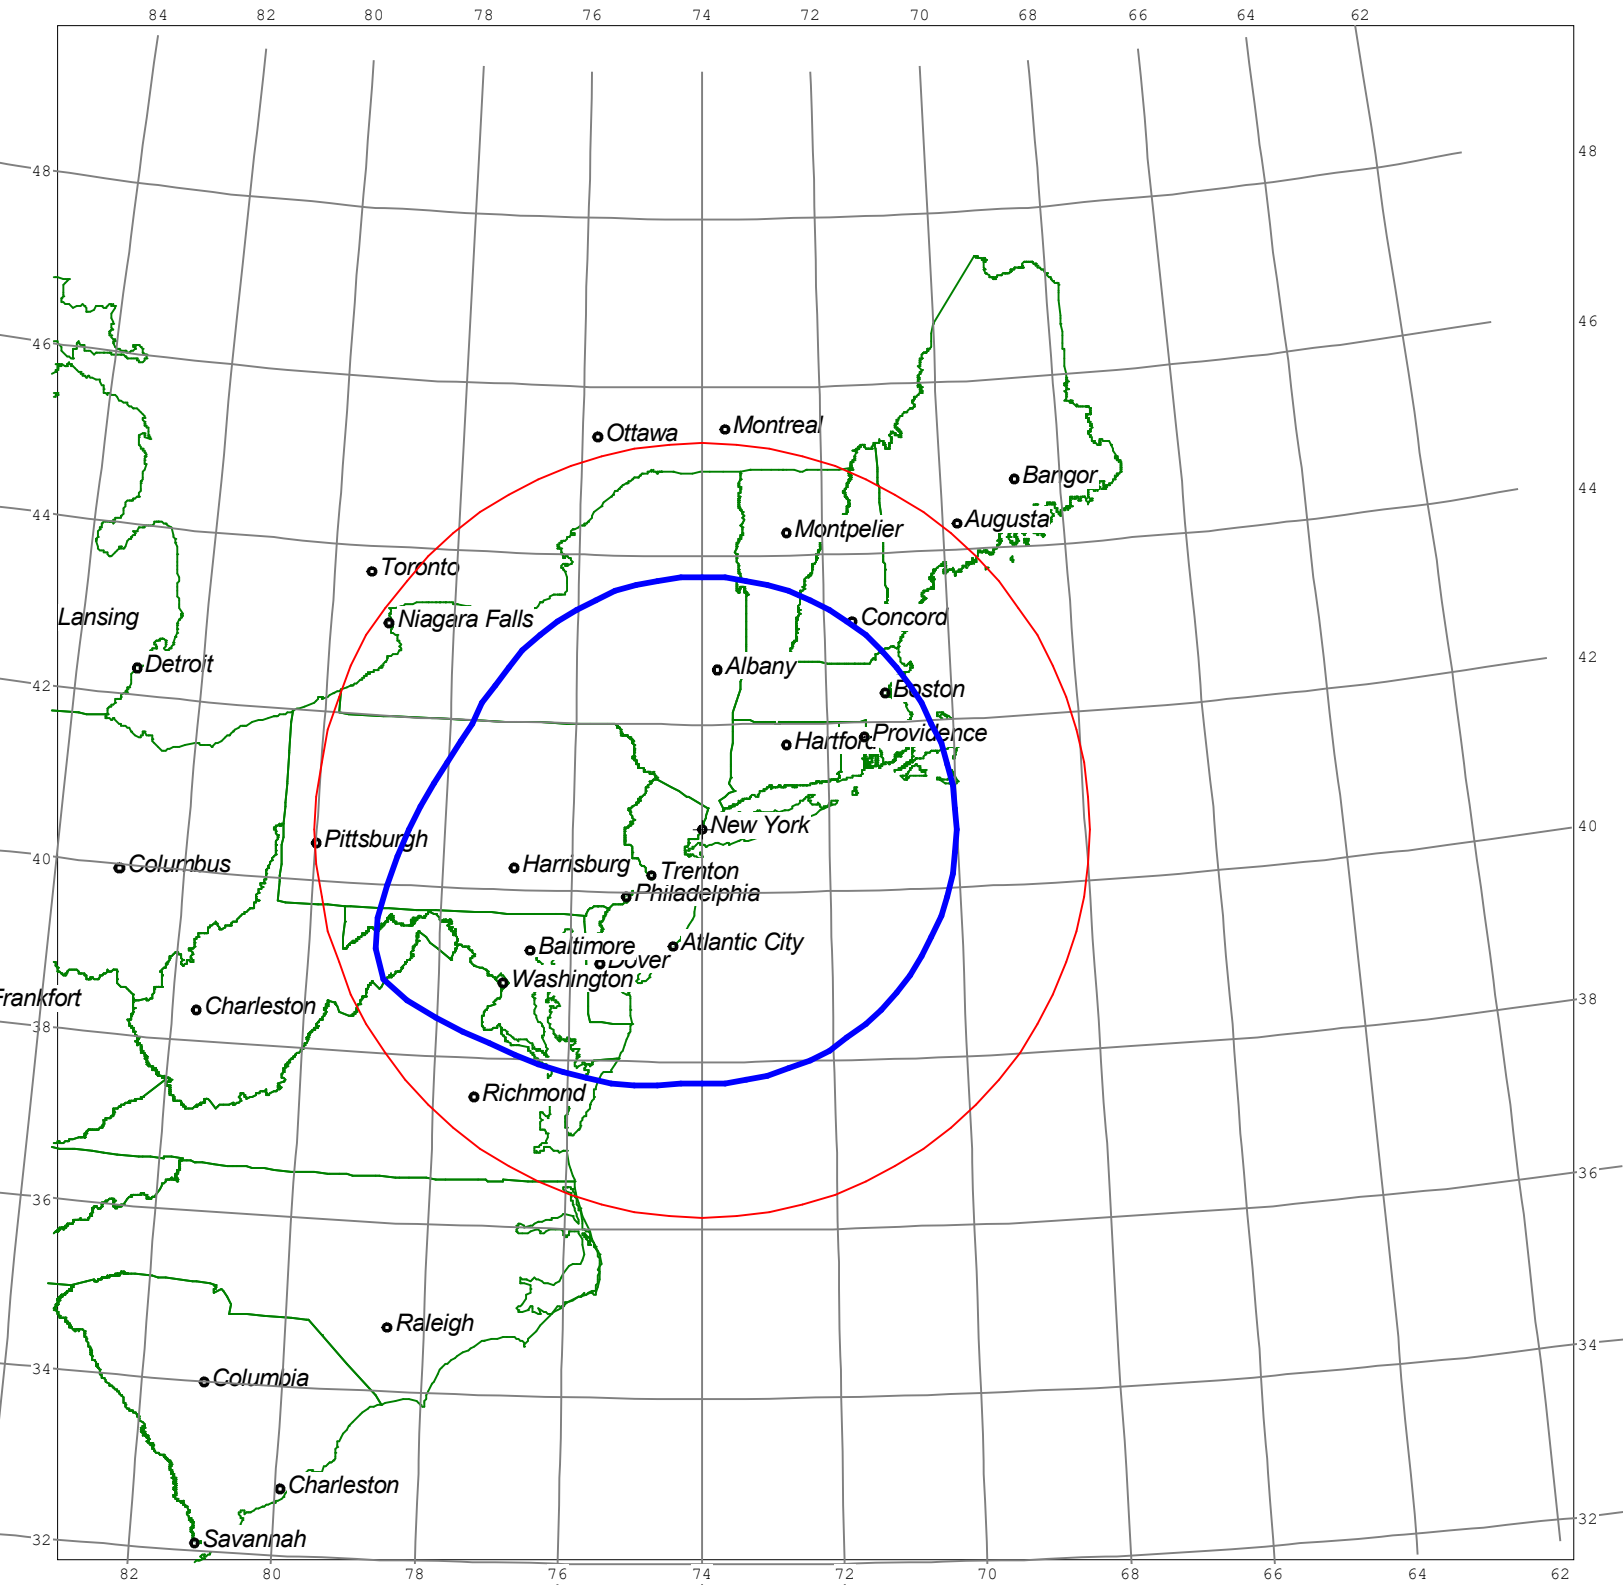

# Horizon Angle & Satellite Arc for CUNY-TV, NY Micronet Communications, Inc.

# Final Contour & Rain Scatter for CUNY-TV, NY - Receive

SCALE - 1:10000000 1 inch = 157.8 miles