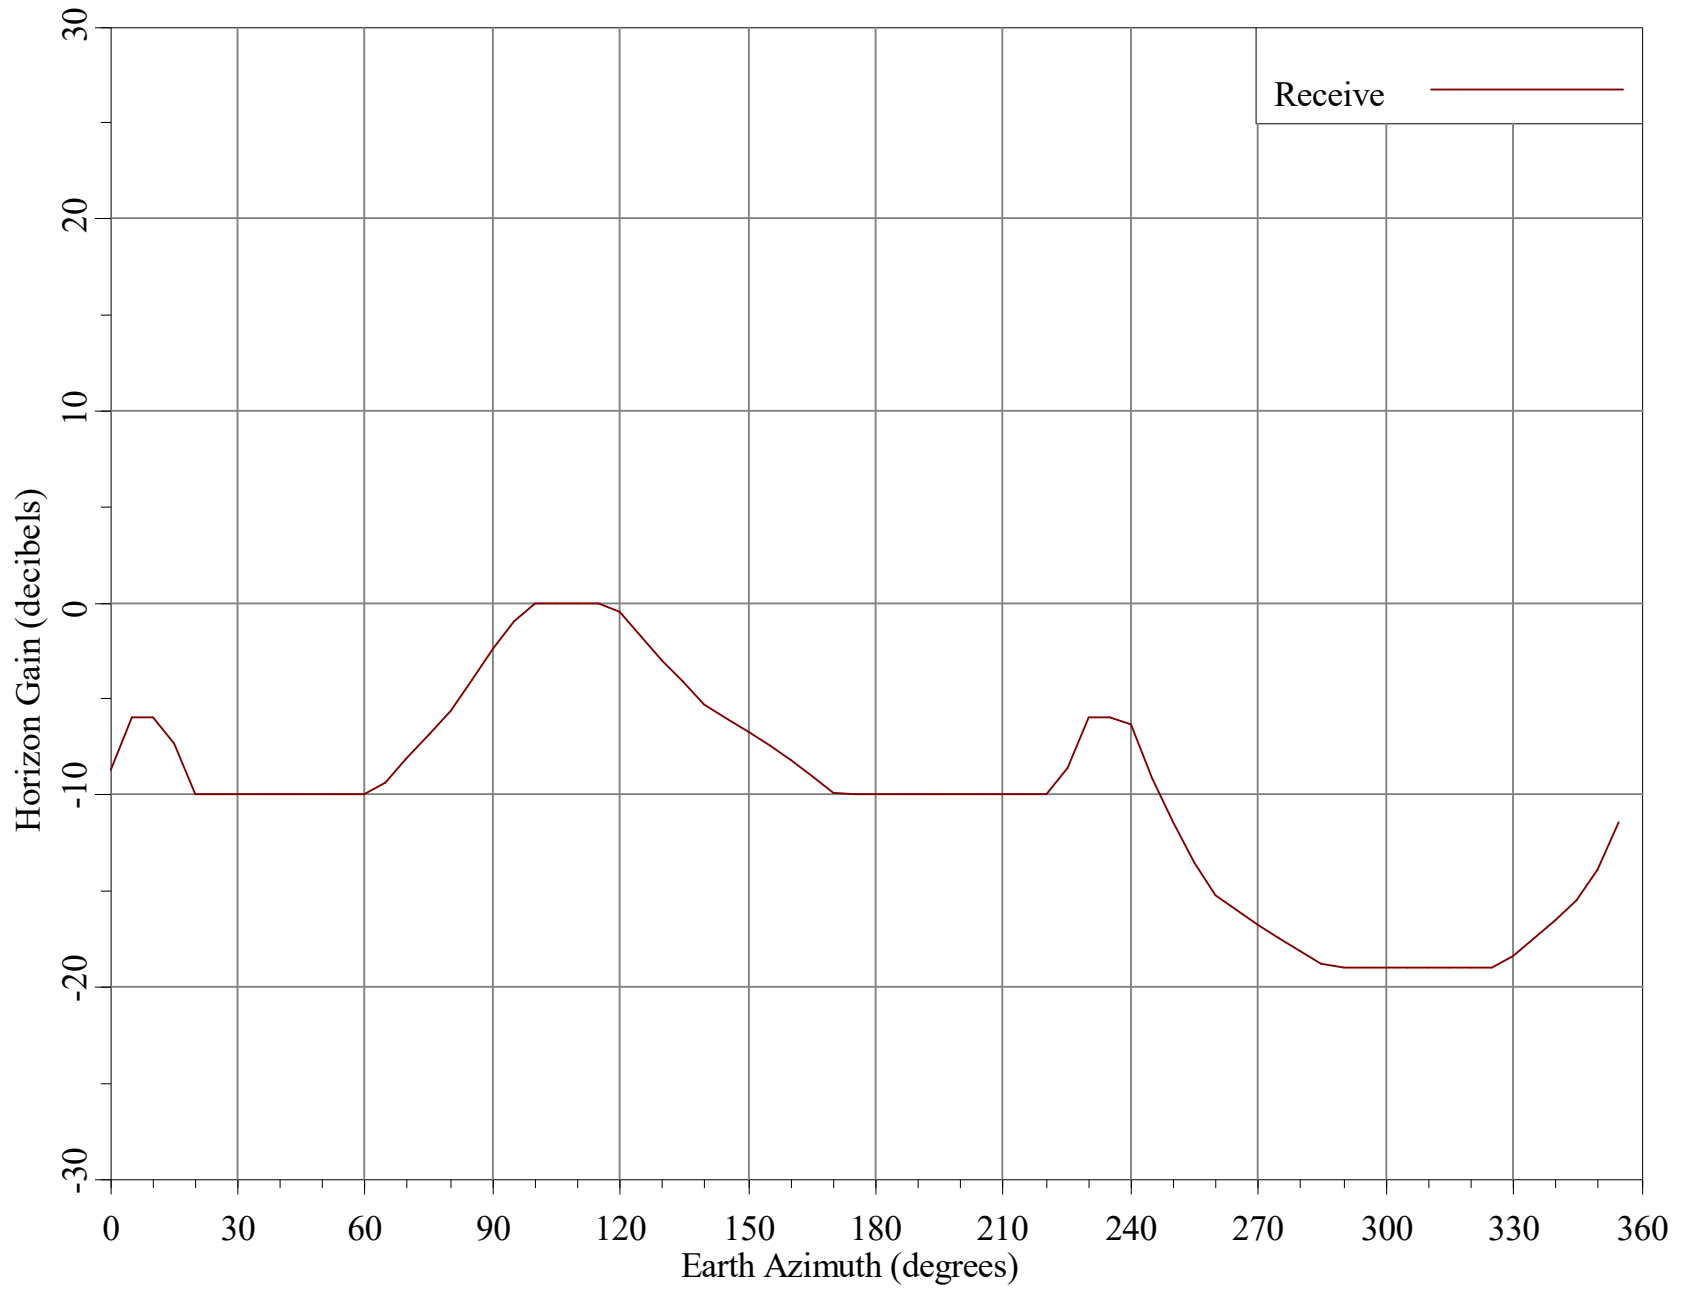

Horizon Gain for CUNY-TV, NY Micronet Communications, Inc.