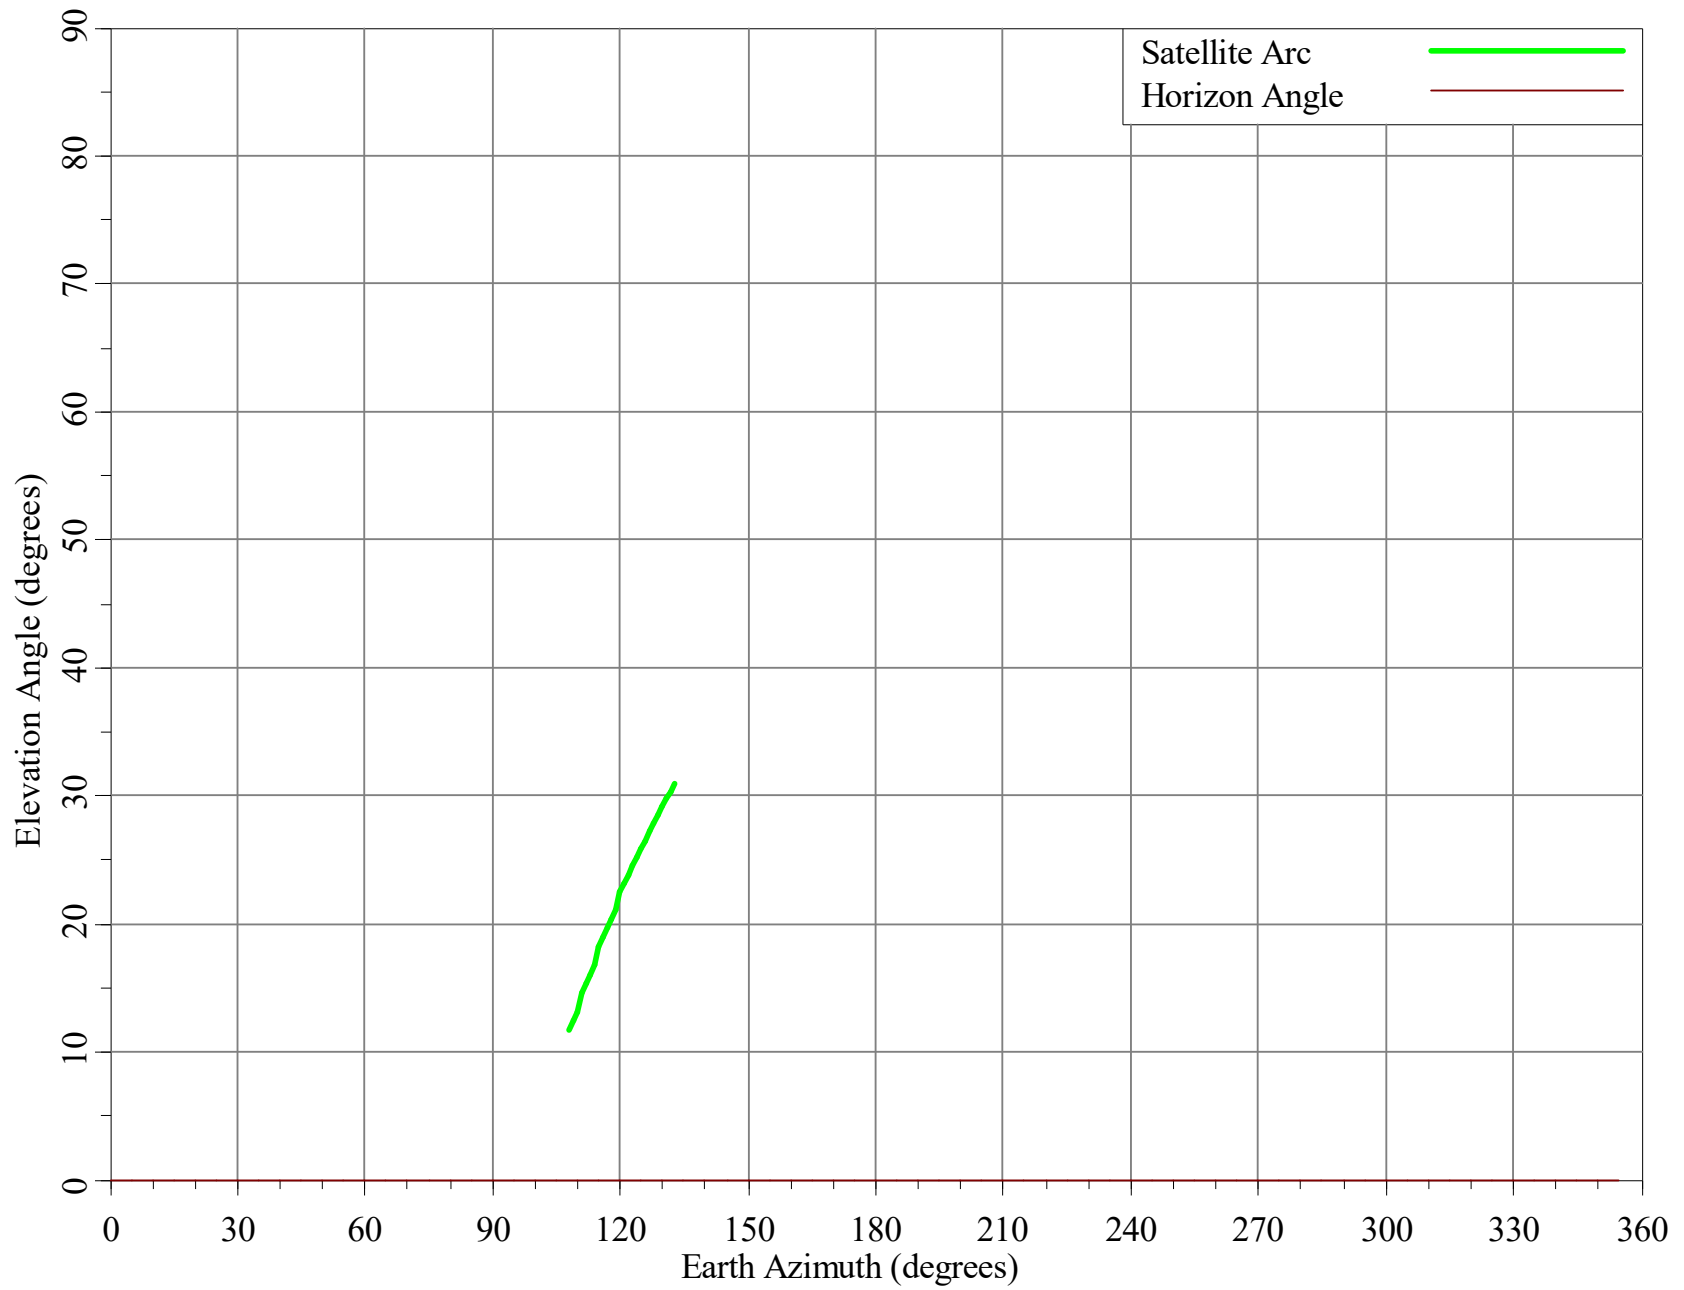

# Horizon Angle & Satellite Arc for CUNY-TV, NY Micronet Communications, Inc.

# Final Contour & Rain Scatter for CUNY-TV, NY - Receive

SCALE - 1:10000000 1 inch = 157.8 miles