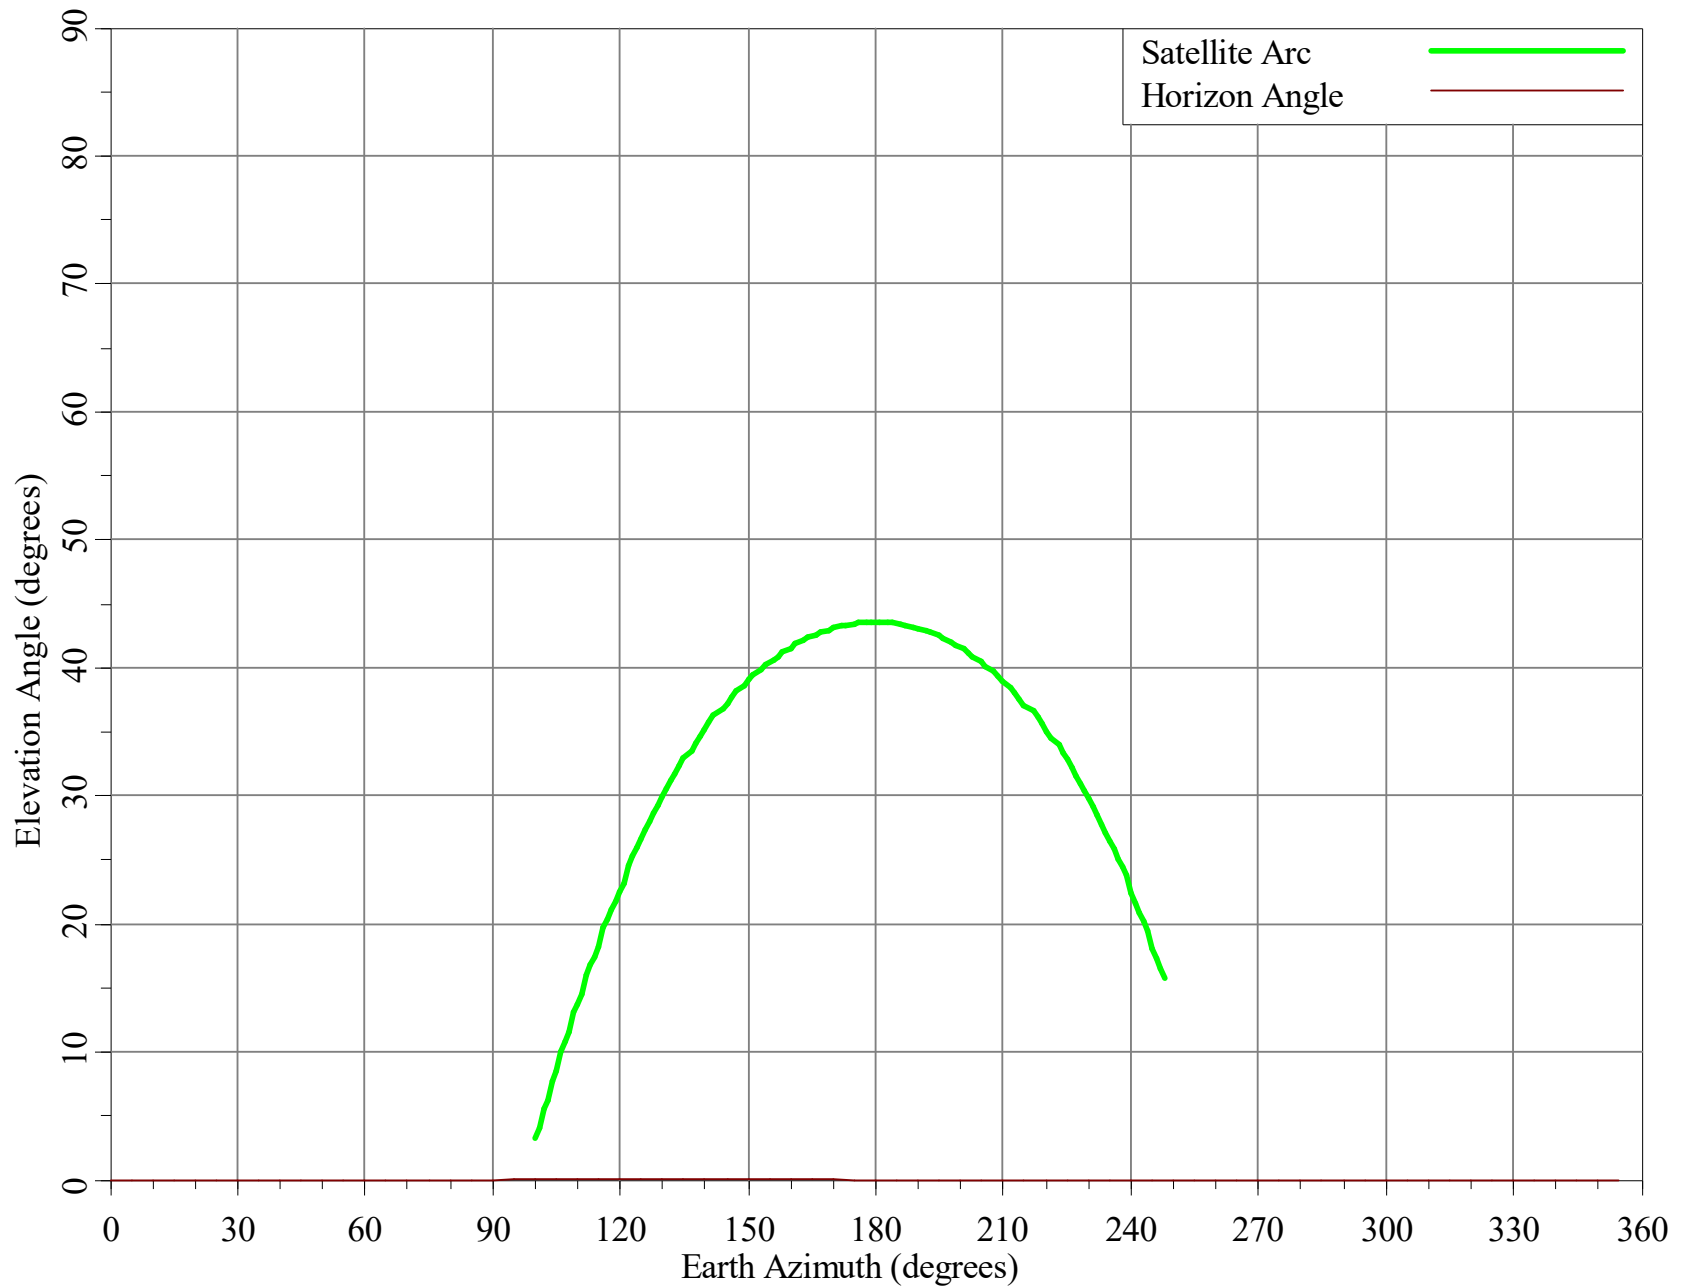

Horizon Angle & Satellite Arc for WLBC Studio, IN Micronet Communications, Inc.