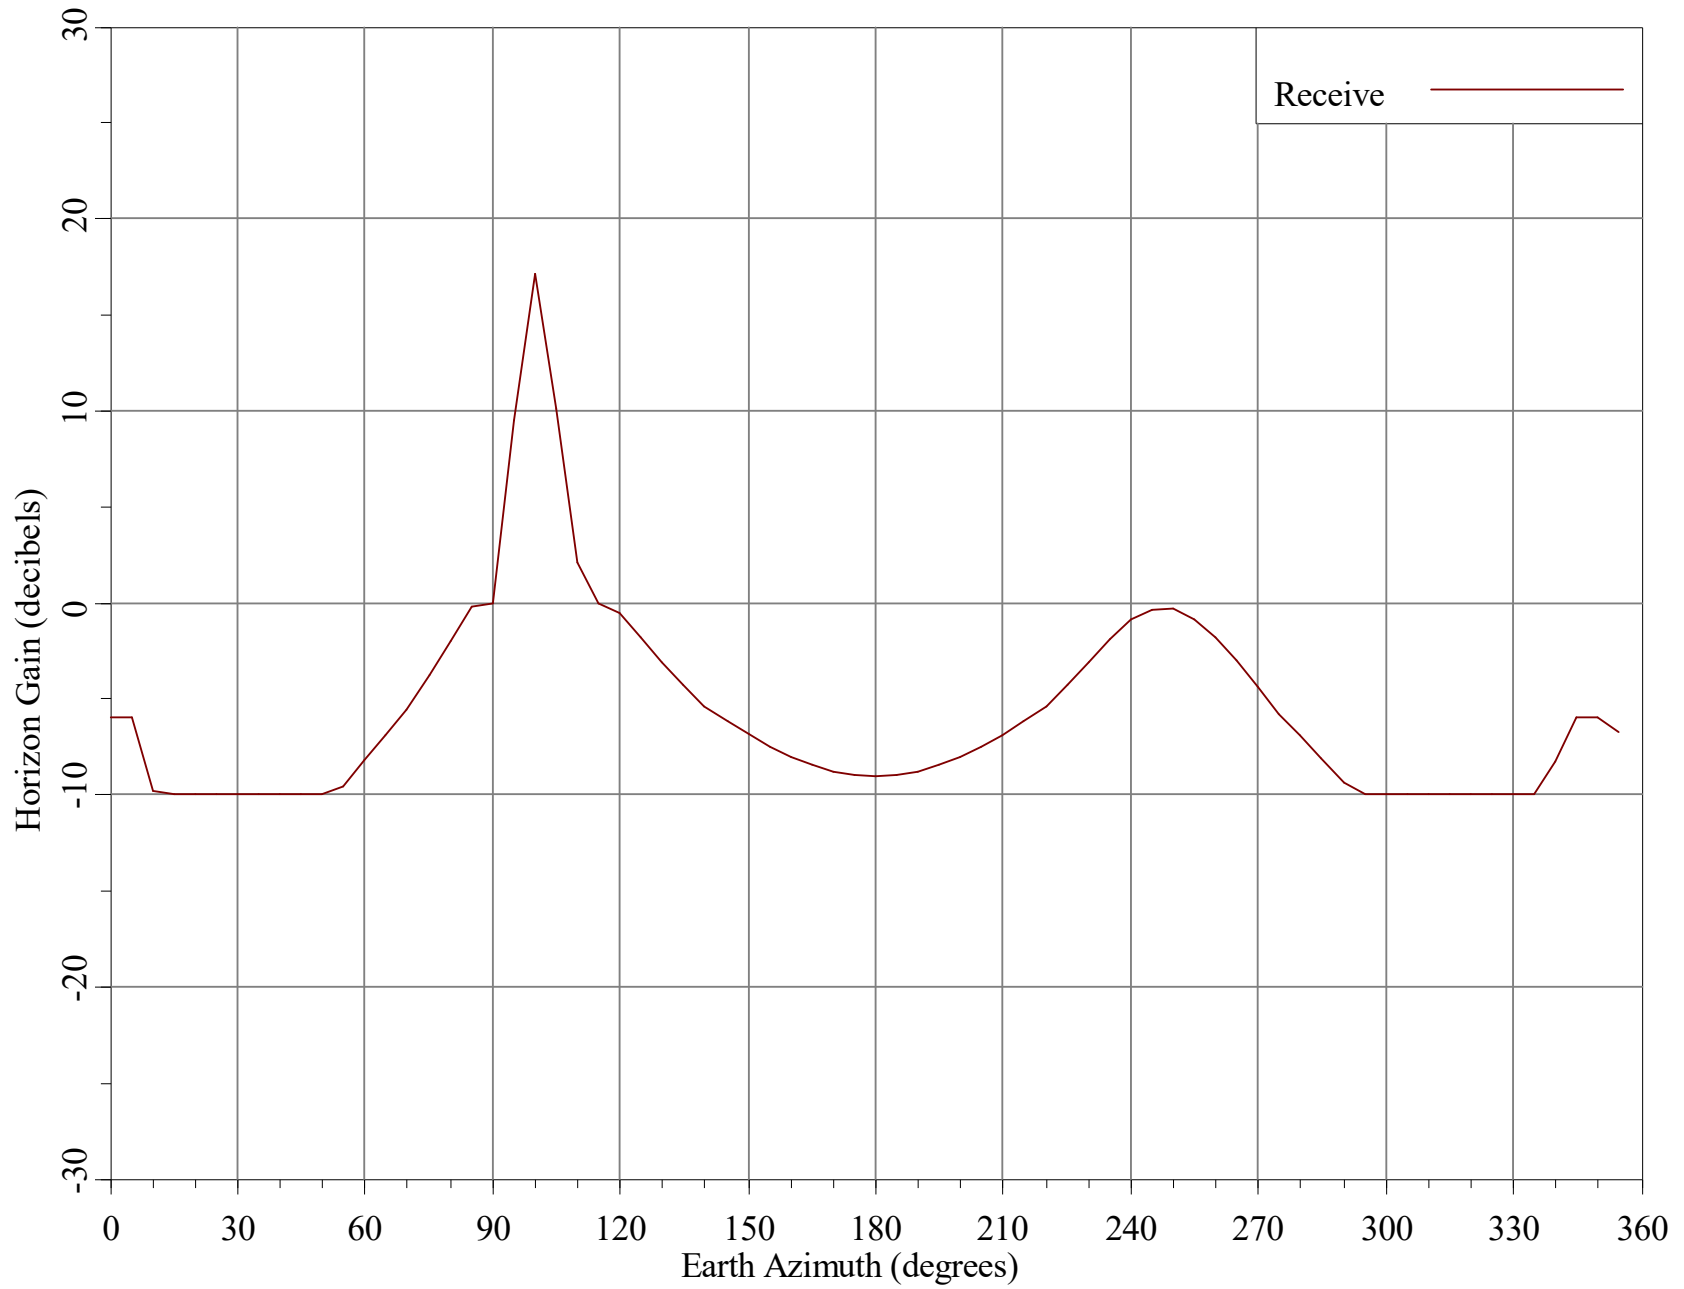

Horizon Gain for WLBC Studio, IN

Micronet Communications, Inc.