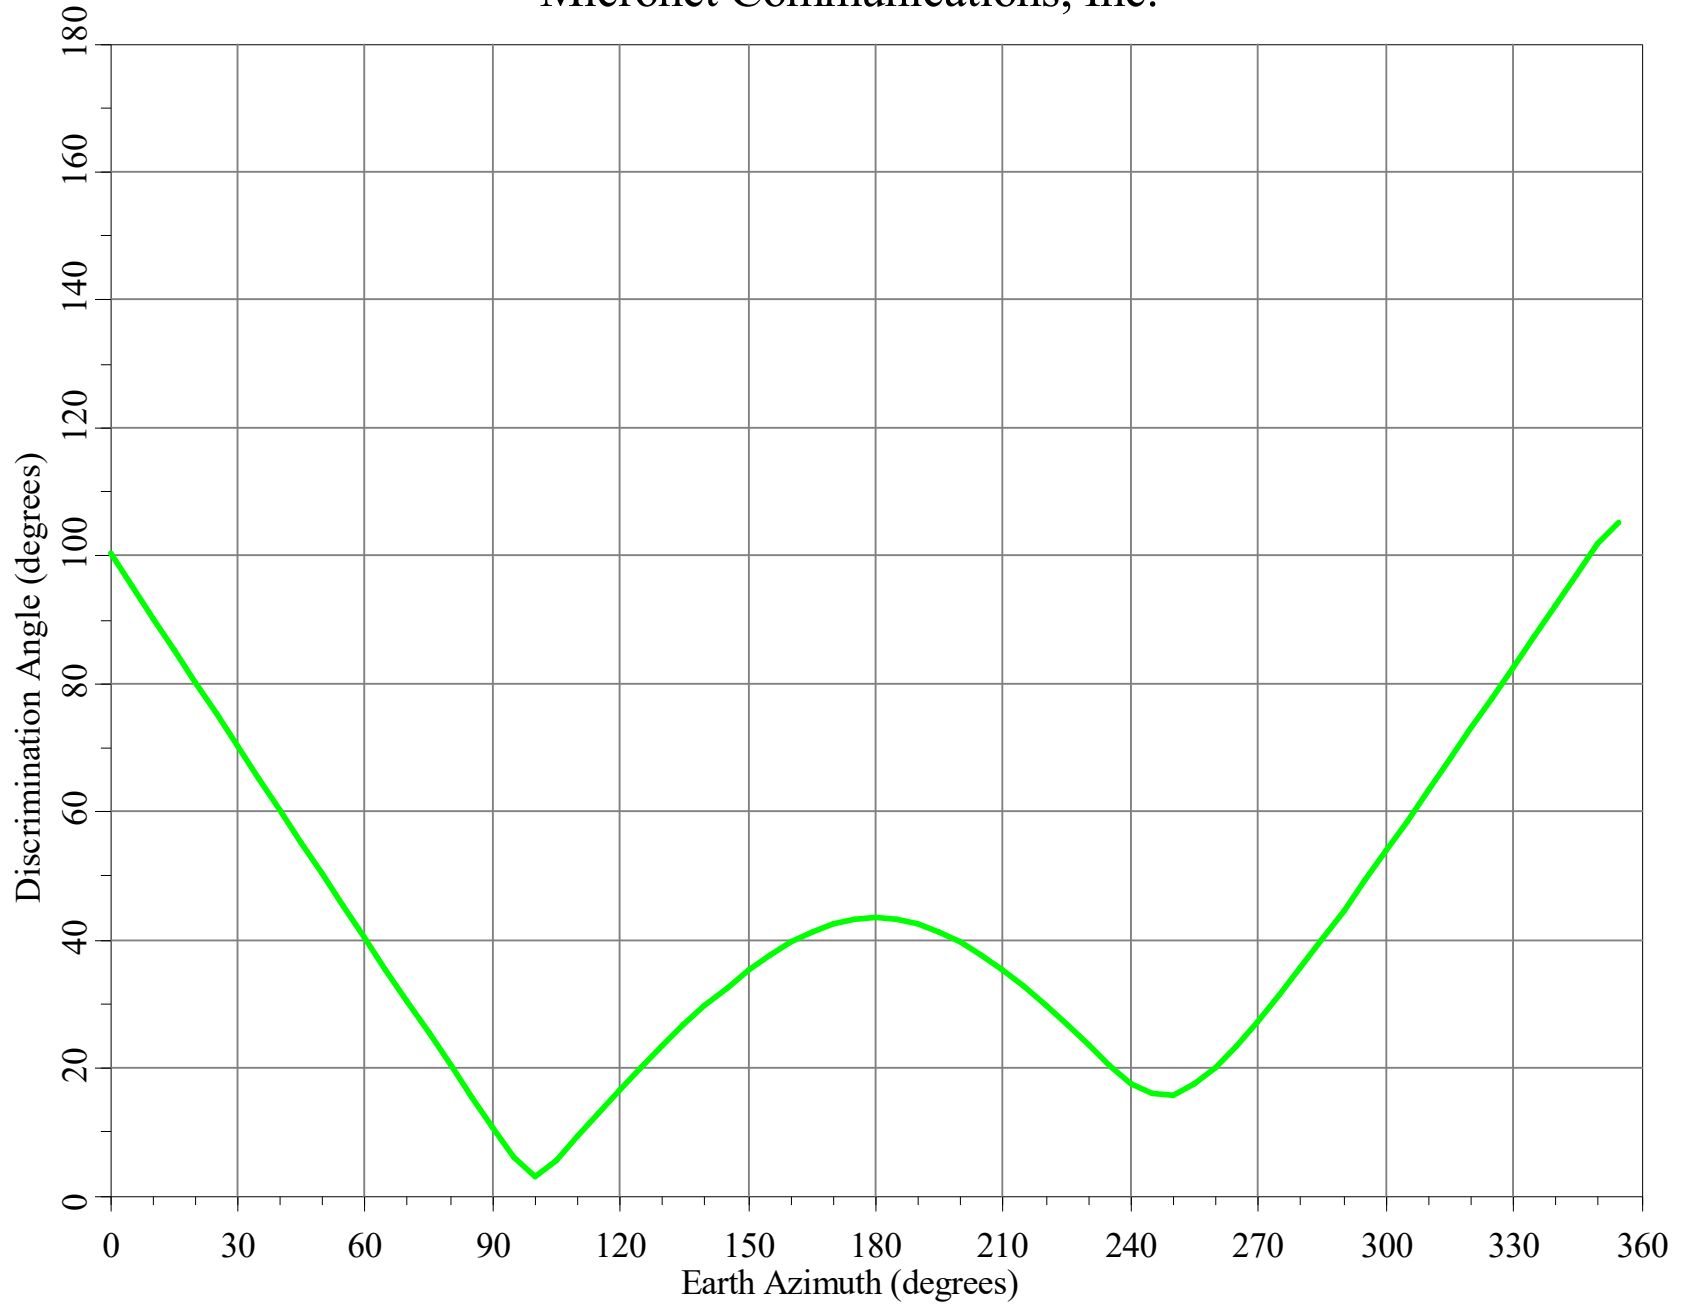

Final Contour & Rain Scatter for WLBC Studio, IN - Receive

SCALE - 1:10000000 1 inch = 157.8 miles