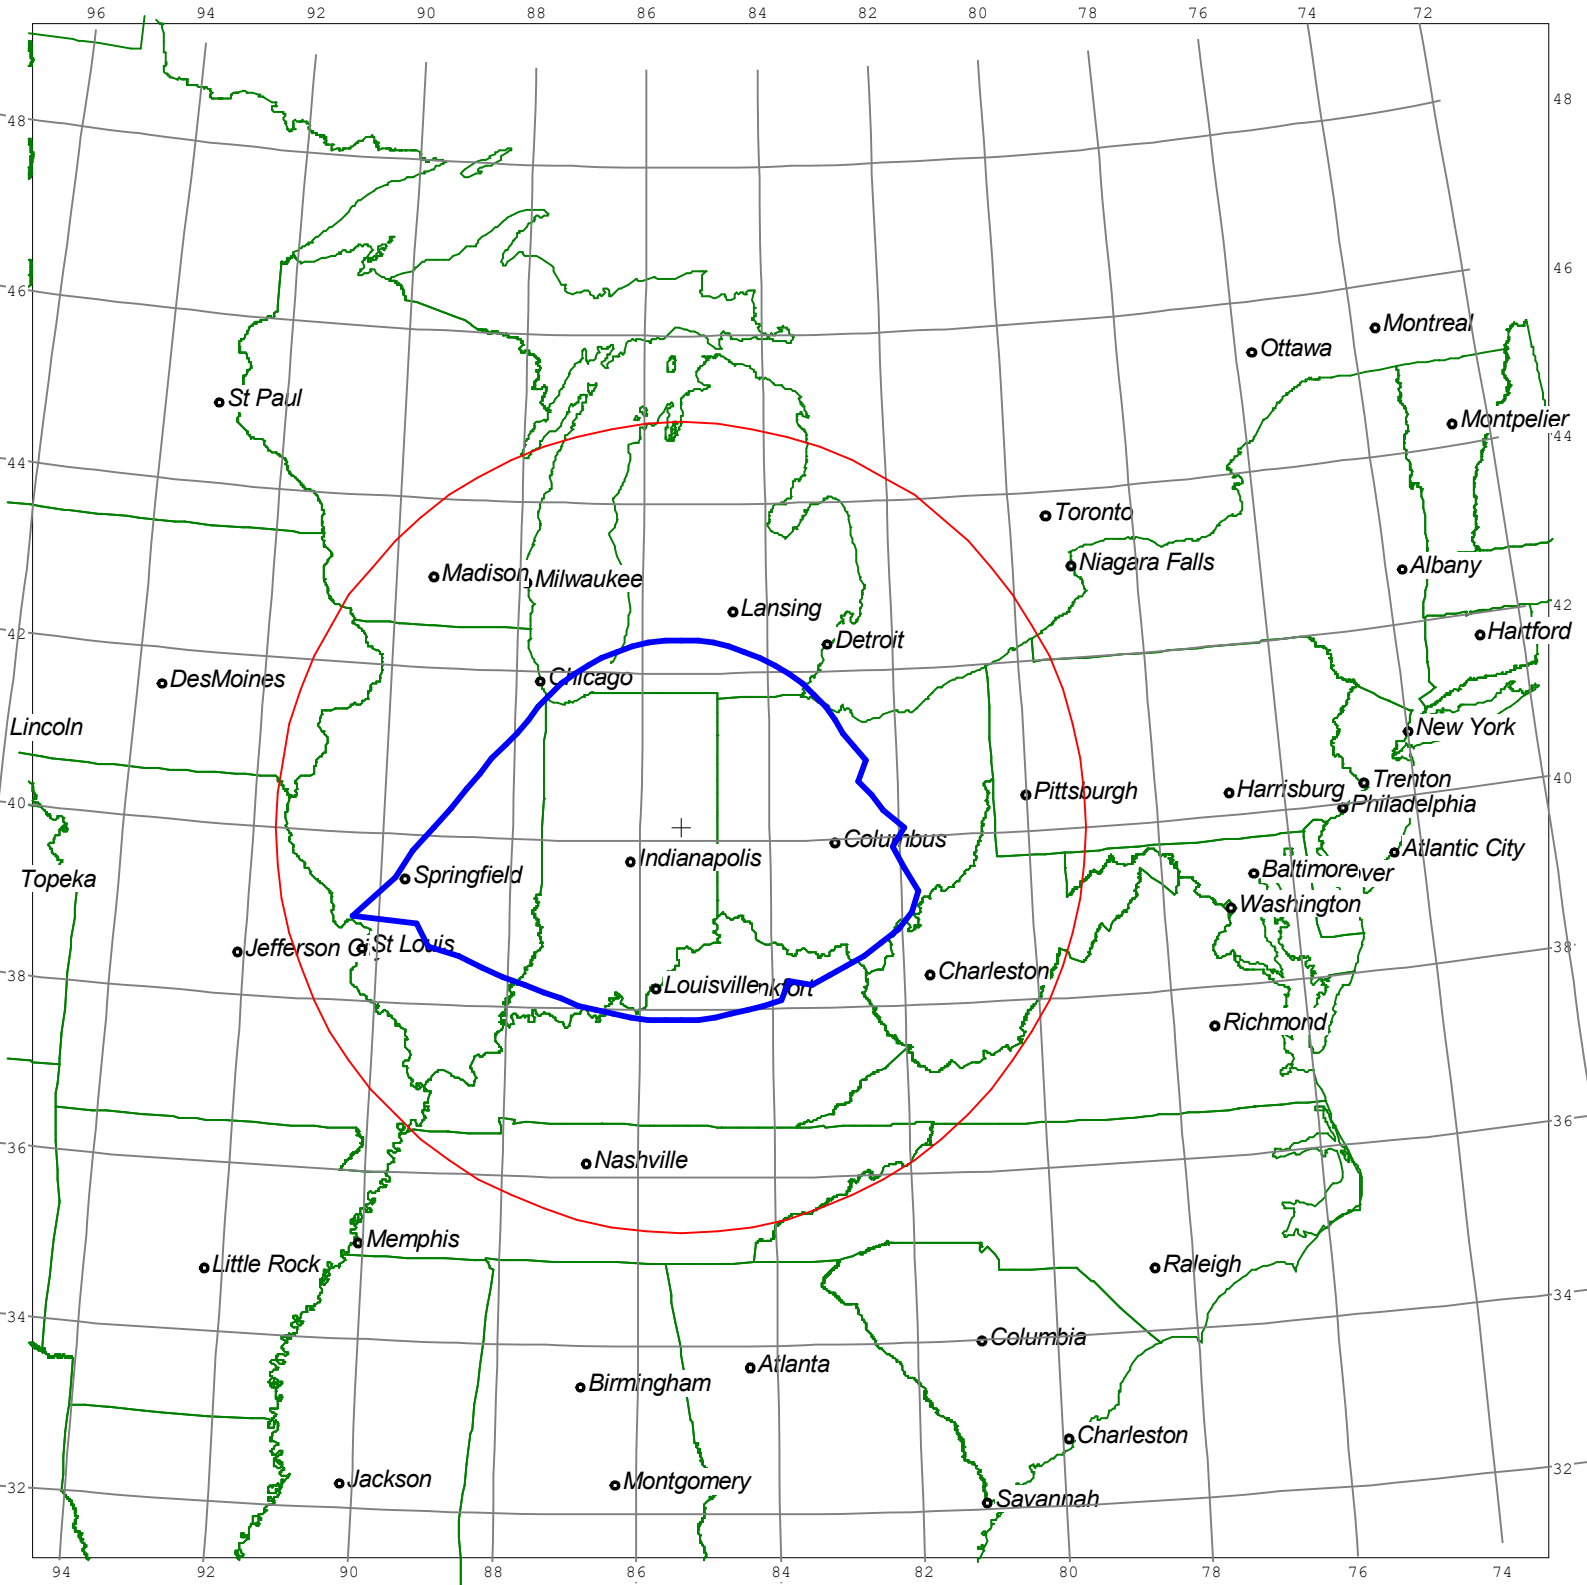

Horizon Angle & Satellite Arc for WLBC Studio, IN Micronet Communications, Inc.

Horizon Gain for WLBC Studio, IN

Micronet Communications, Inc.

Minimum Discrimination Angles for WLBC Studio, IN
Micronet Communications, Inc.

Final Contour & Rain Scatter for WLBC Studio, IN - Receive

SCALE - 1:10000000 1 inch = 157.8 miles