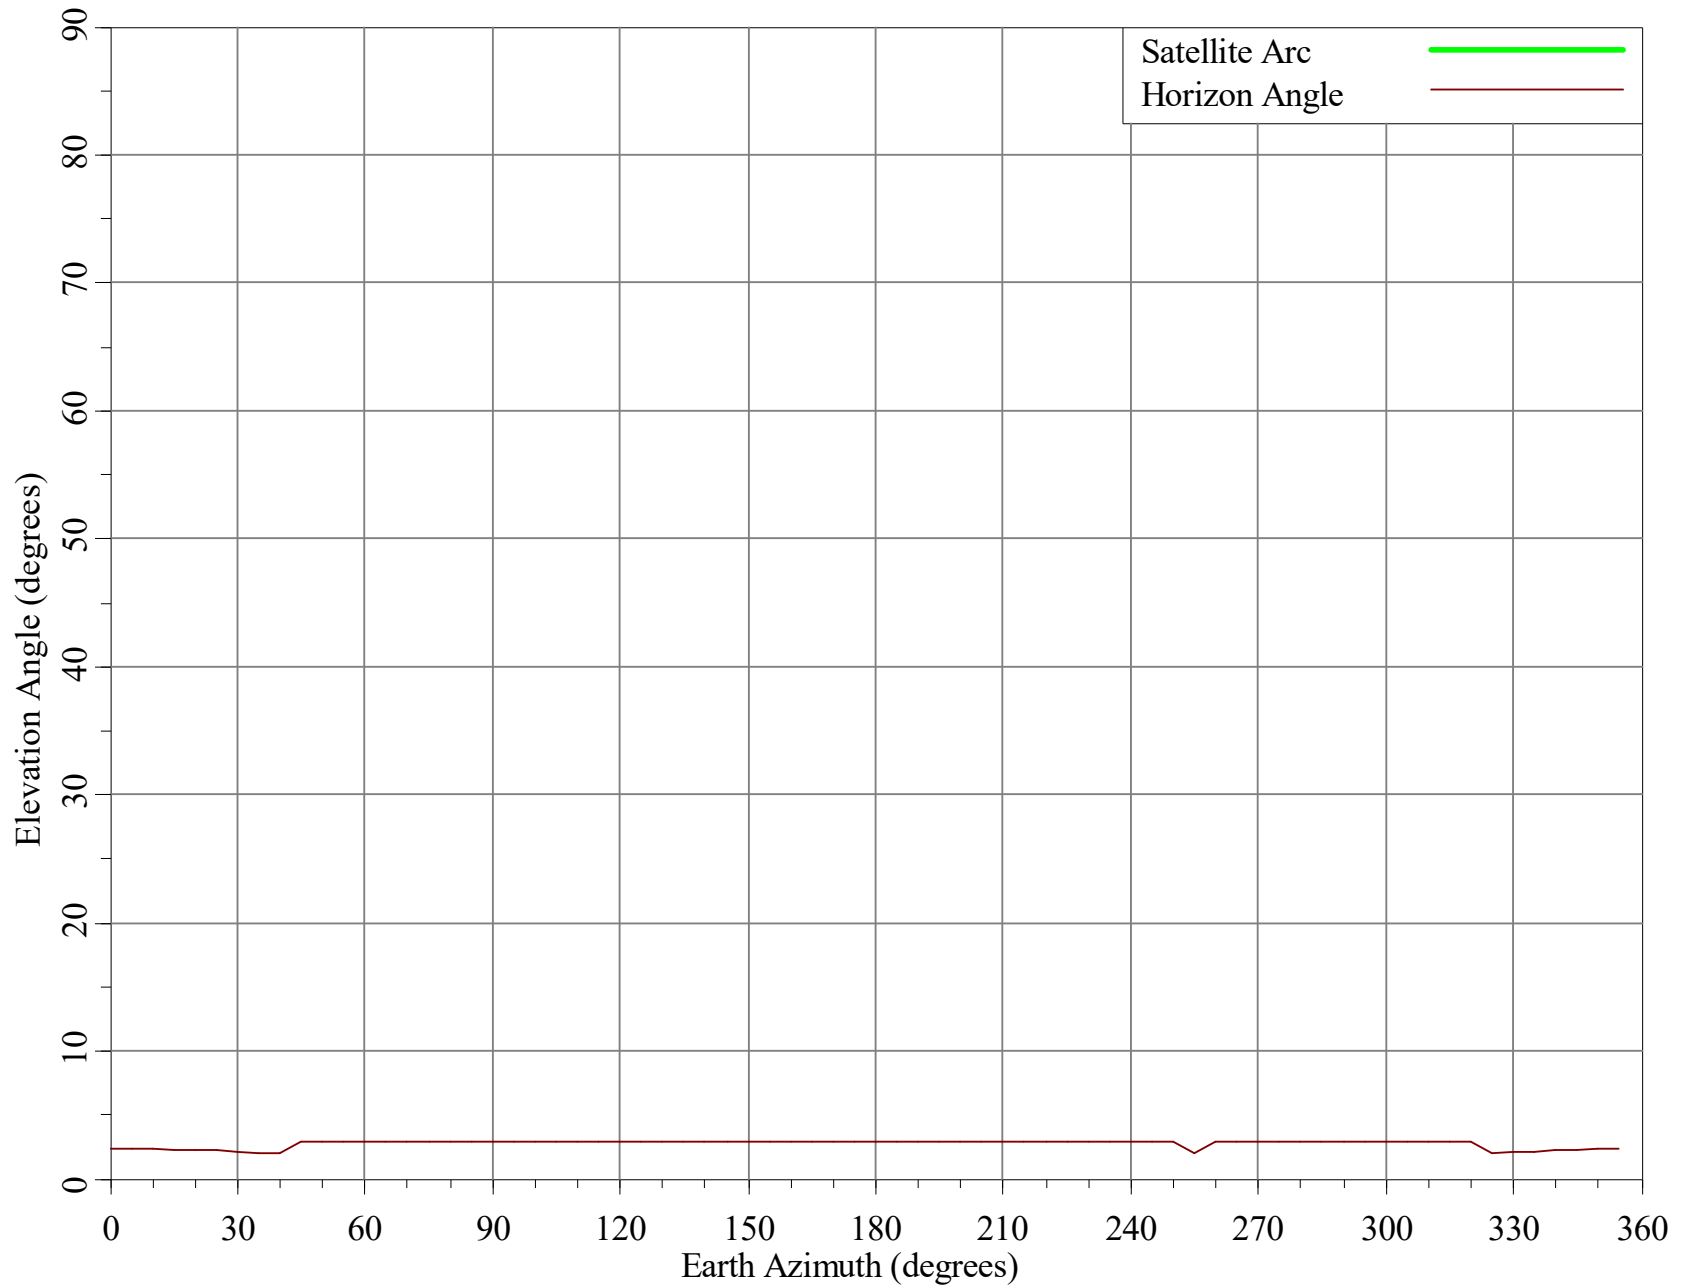

Horizon Angle & Satellite Arc for Studio, KS Micronet Communications, Inc.