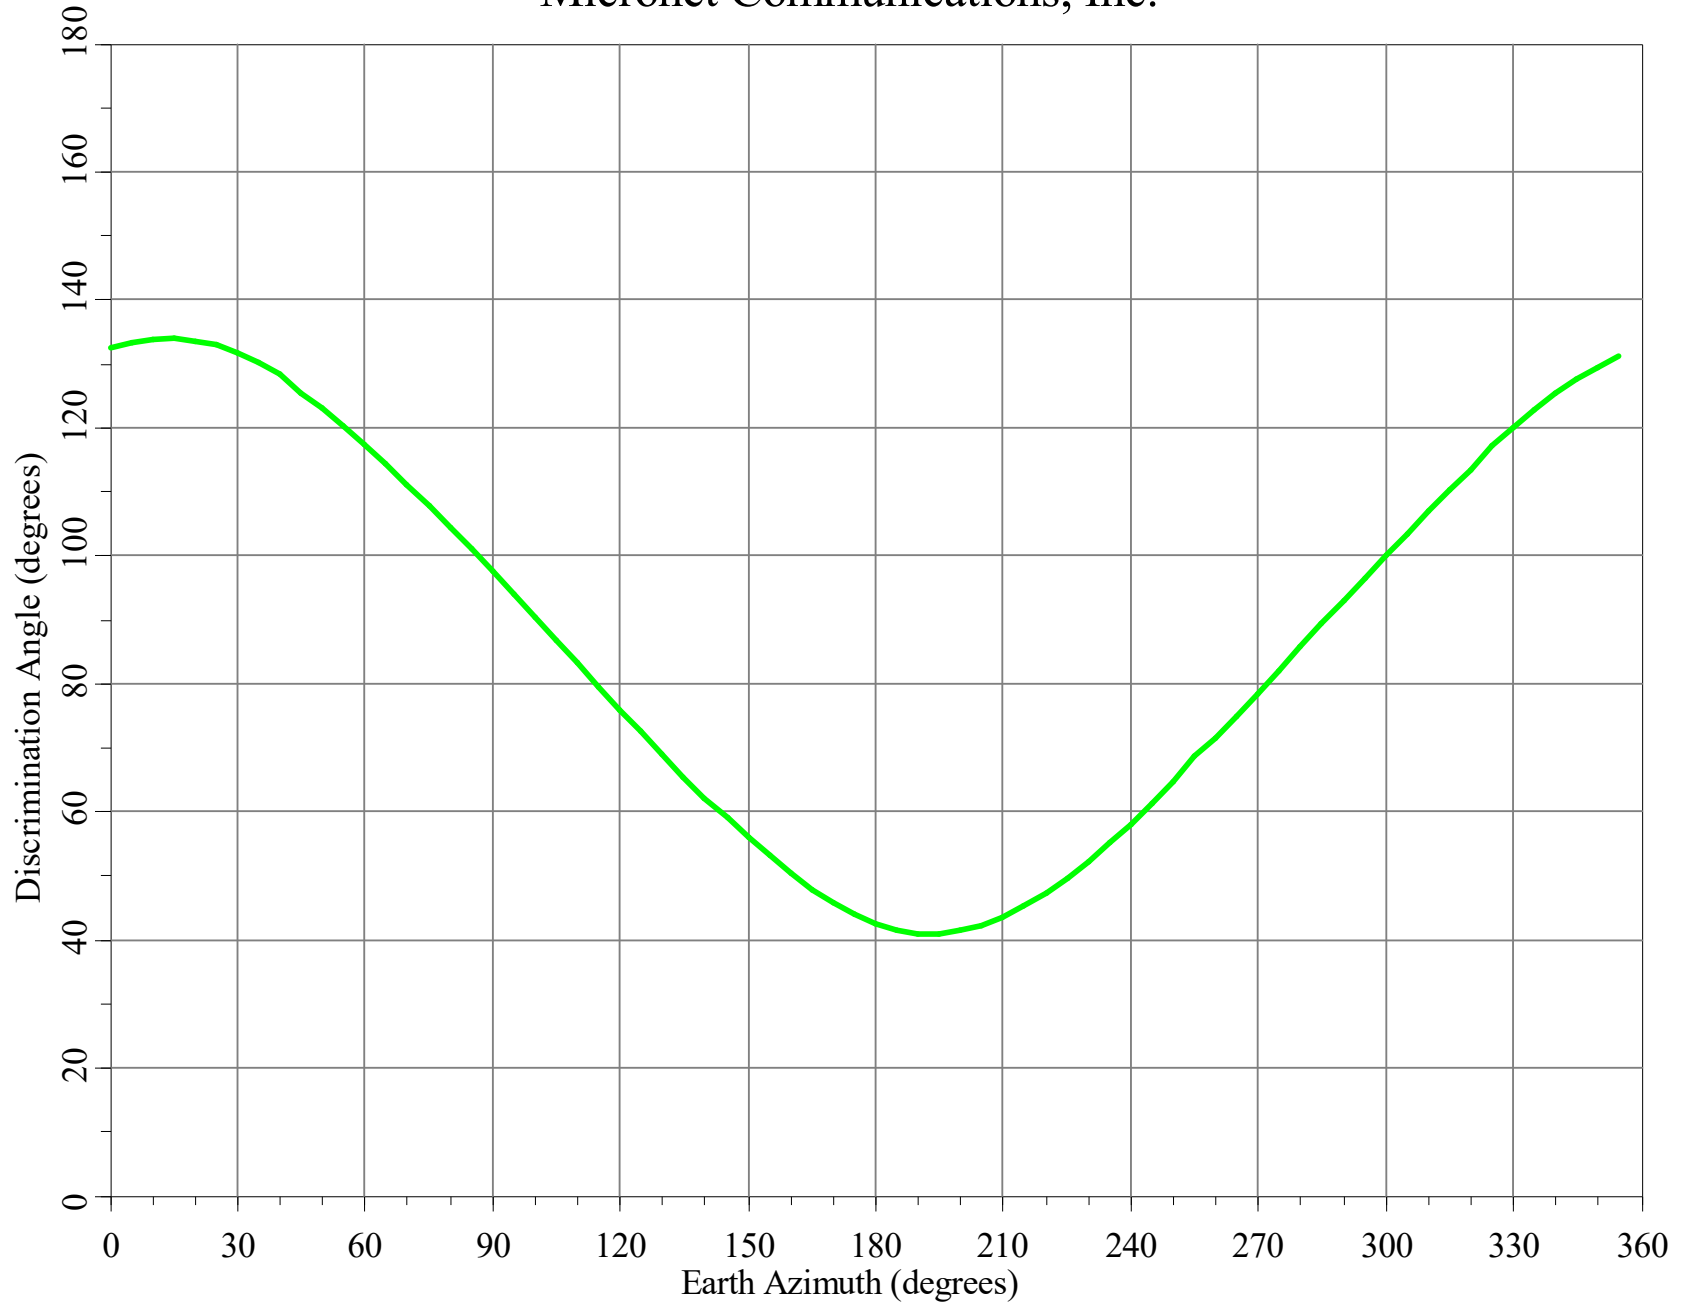

# Final Contour & Rain Scatter for Studio, KS - Receive