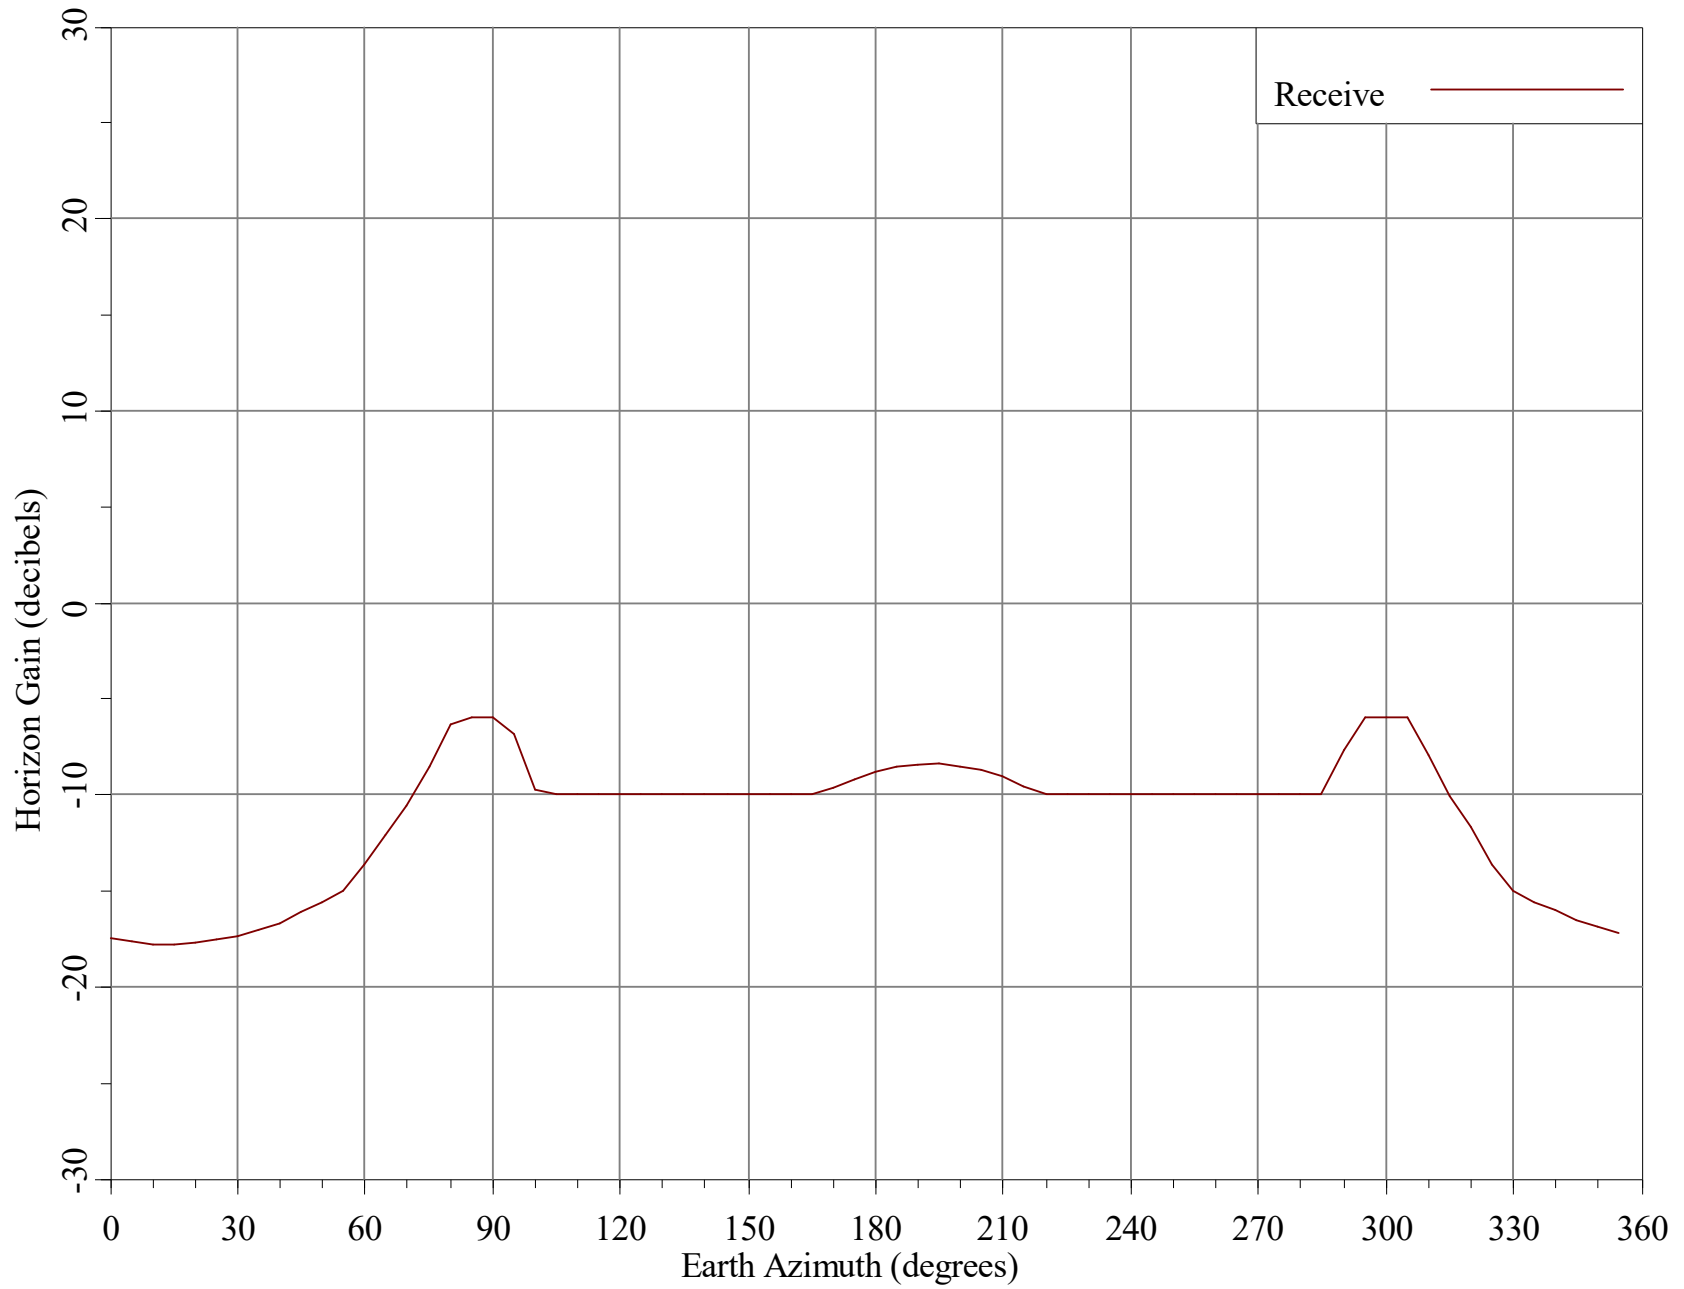

Horizon Gain for Studio, KS
Micronet Communications, Inc.