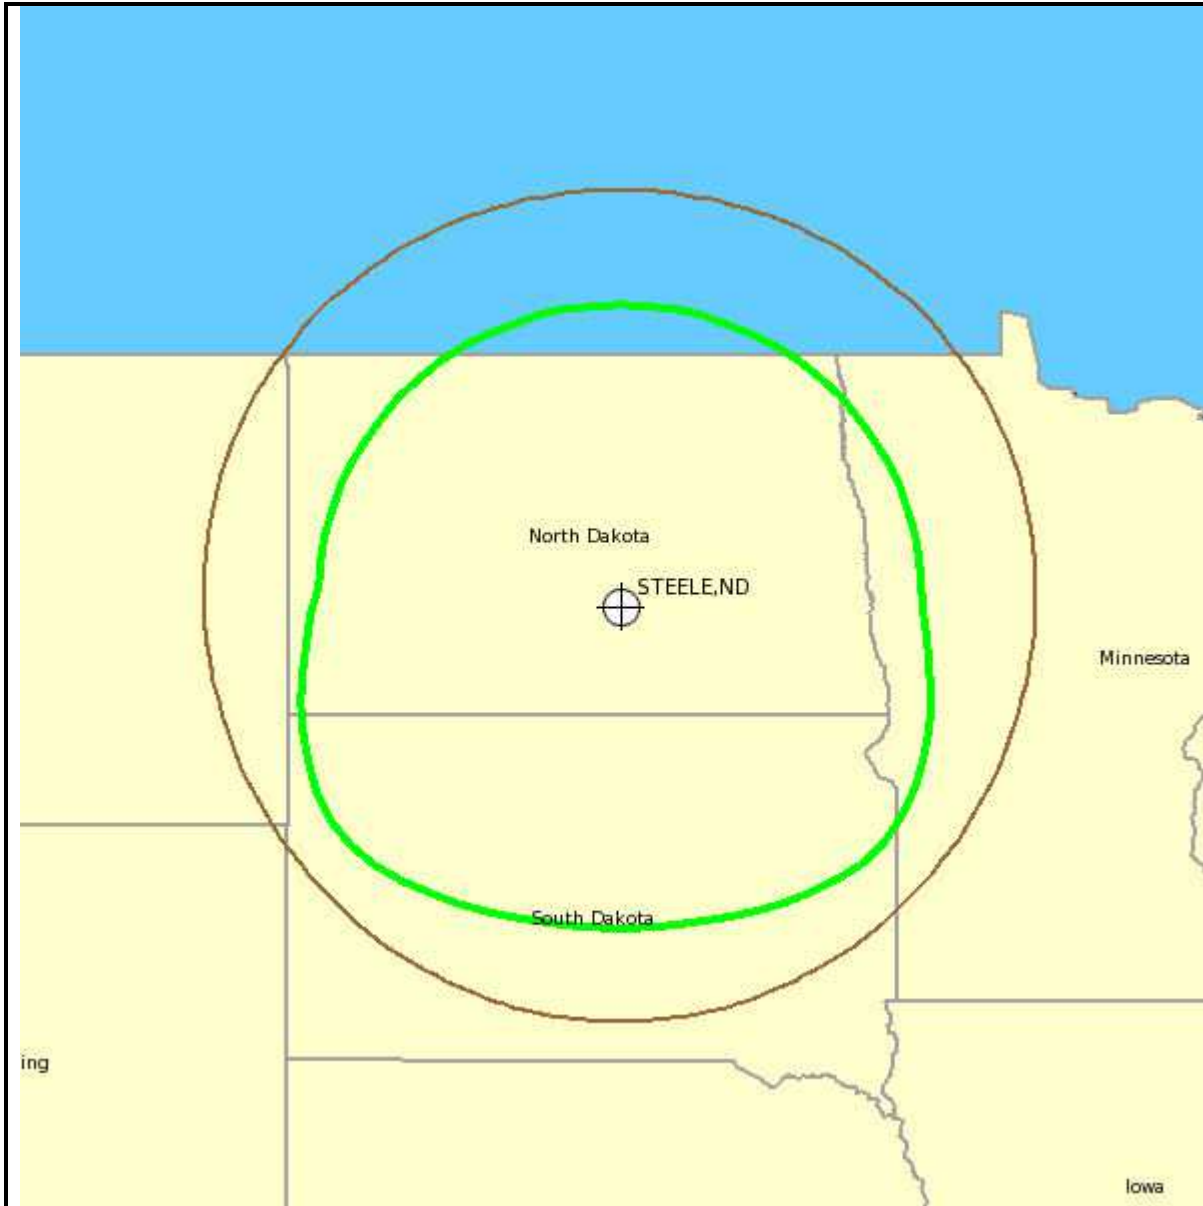

BEK COMMUNICATIONS COOPERATIVE

Legend:

Scale: 1:7,000,000

Great Circle: 4.0 GHz 

Precipitation Scatter: 4.0 GHz 

Earth Station Site: 

COMSEARCH®
19700 Janelia Farm Boulevard
Ashburn, VA 20147