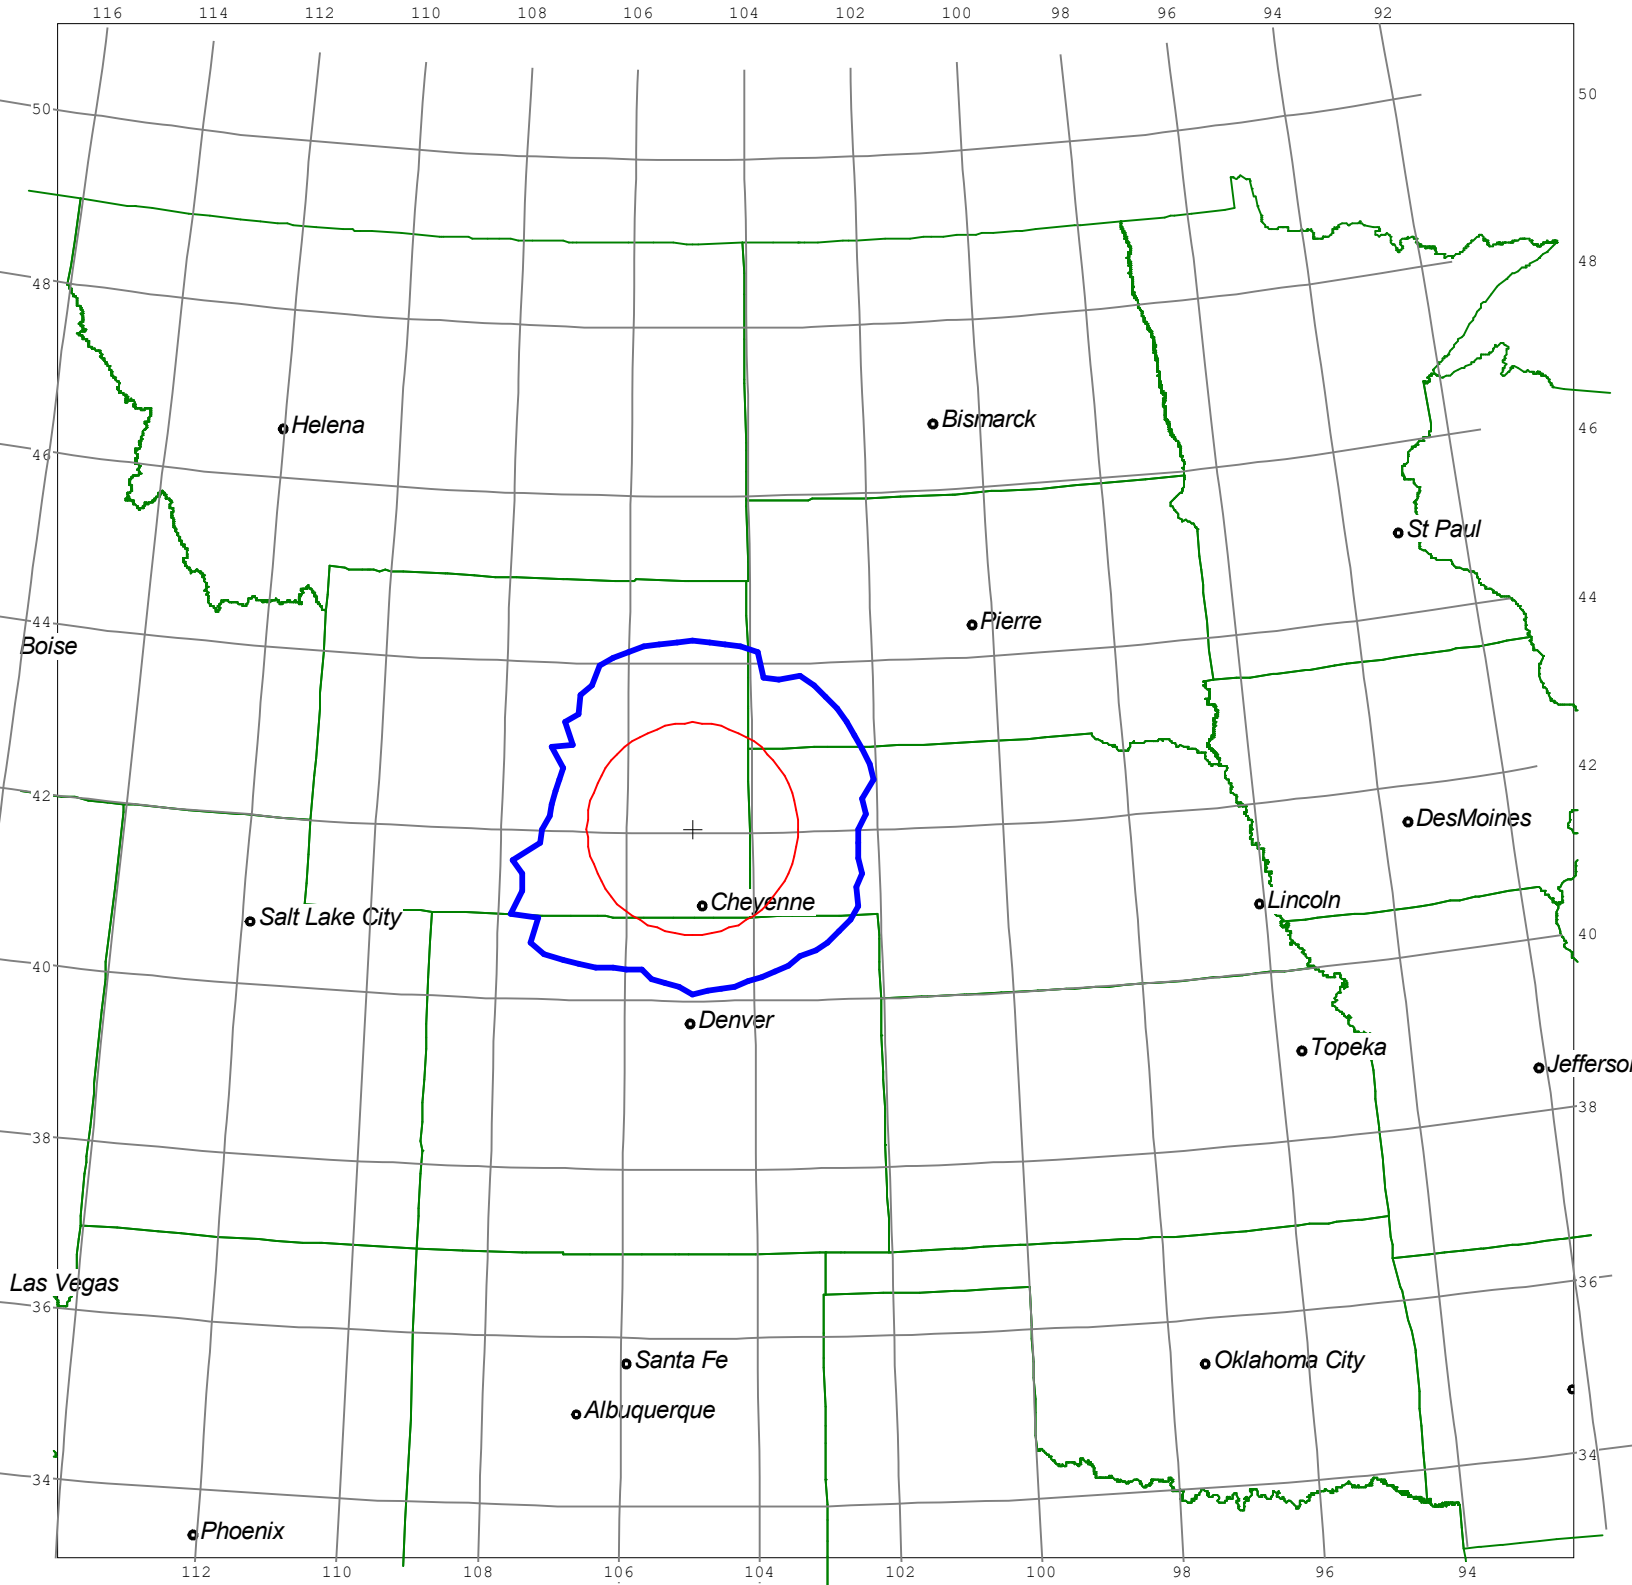

# Horizon Angle & Satellite Arc for Wheatland, WY

Micronet Communications, Inc.

# Final Contour & Rain Scatter for Wheatland, WY - Receive

SCALE - 1:10000000 1 inch = 157.8 miles