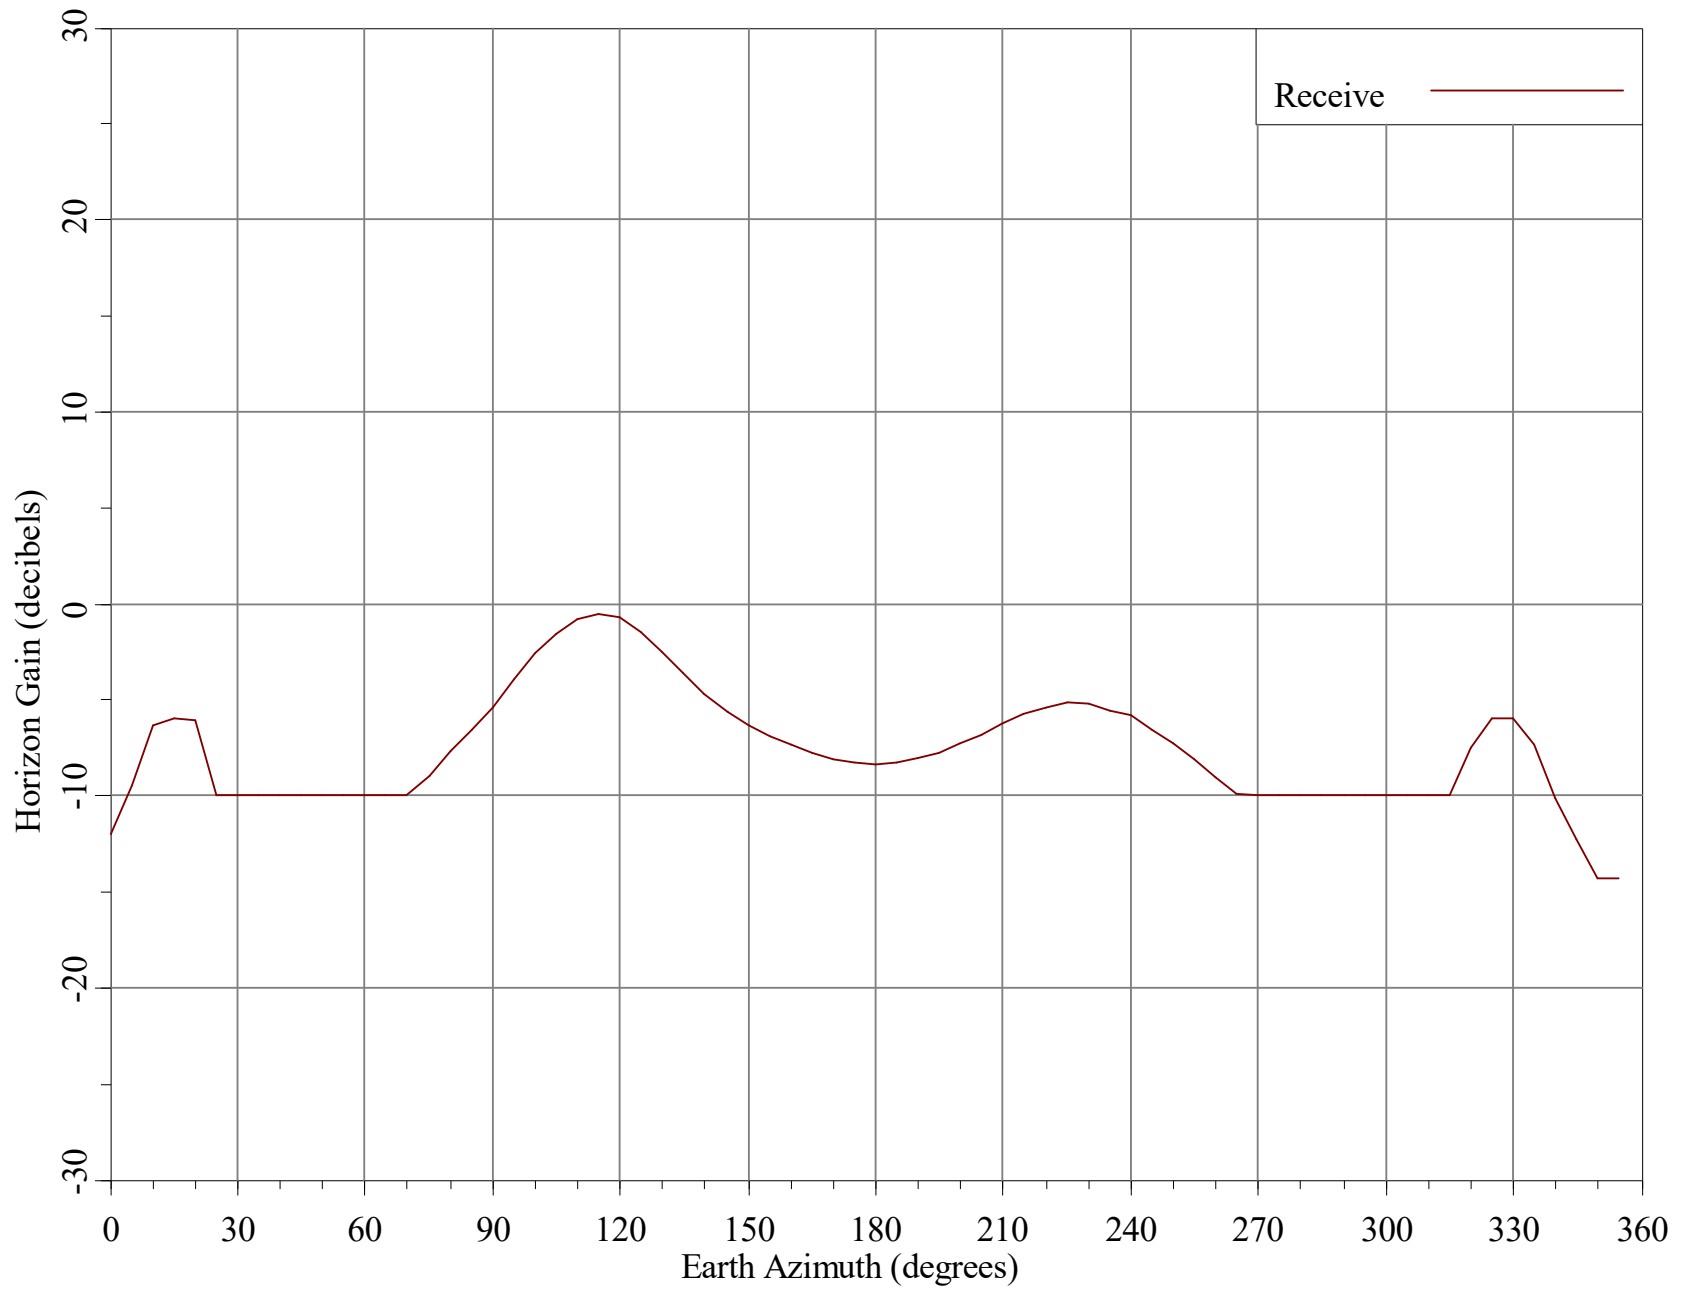

Horizon Gain for Wheatland, WY Micronet Communications, Inc.