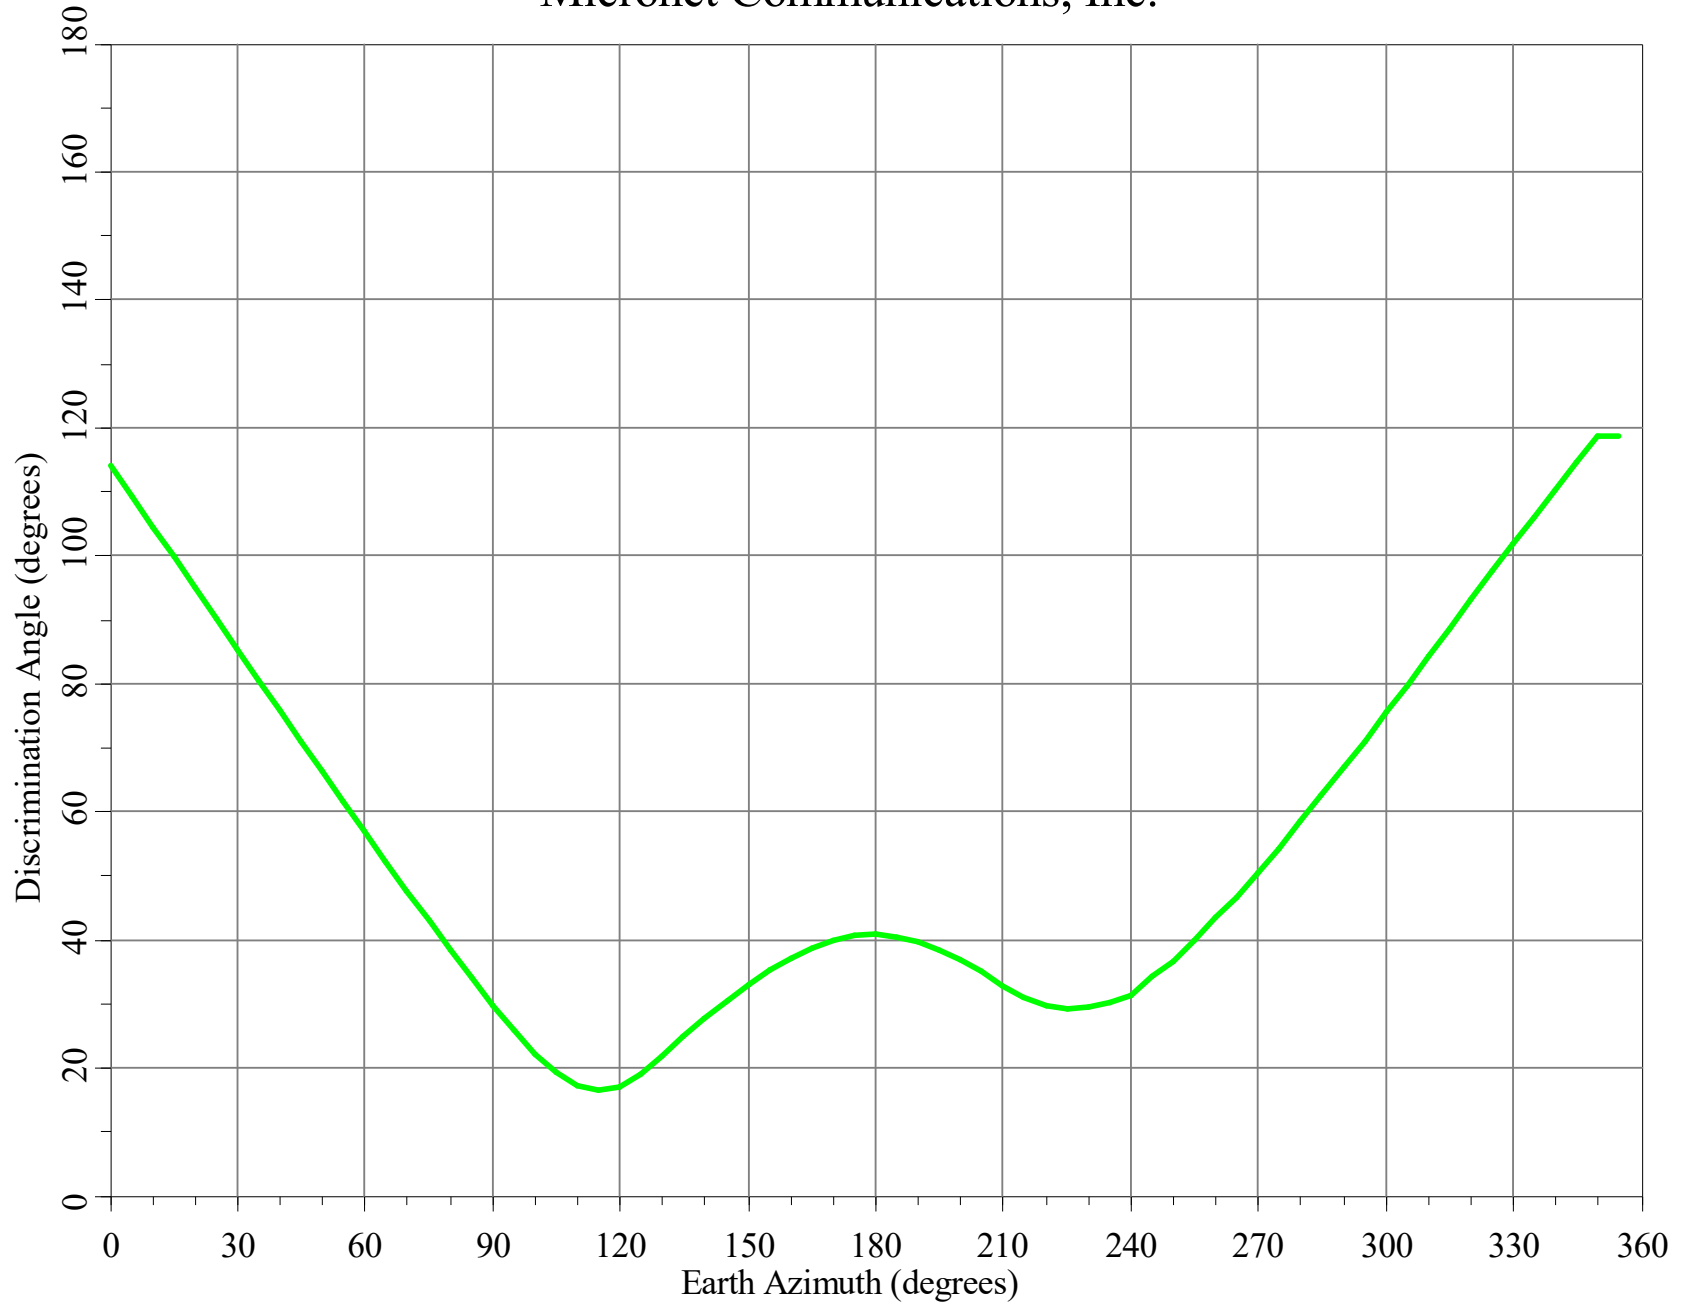

# Final Contour & Rain Scatter for Wheatland, WY - Receive

SCALE - 1:10000000 1 inch = 157.8 miles