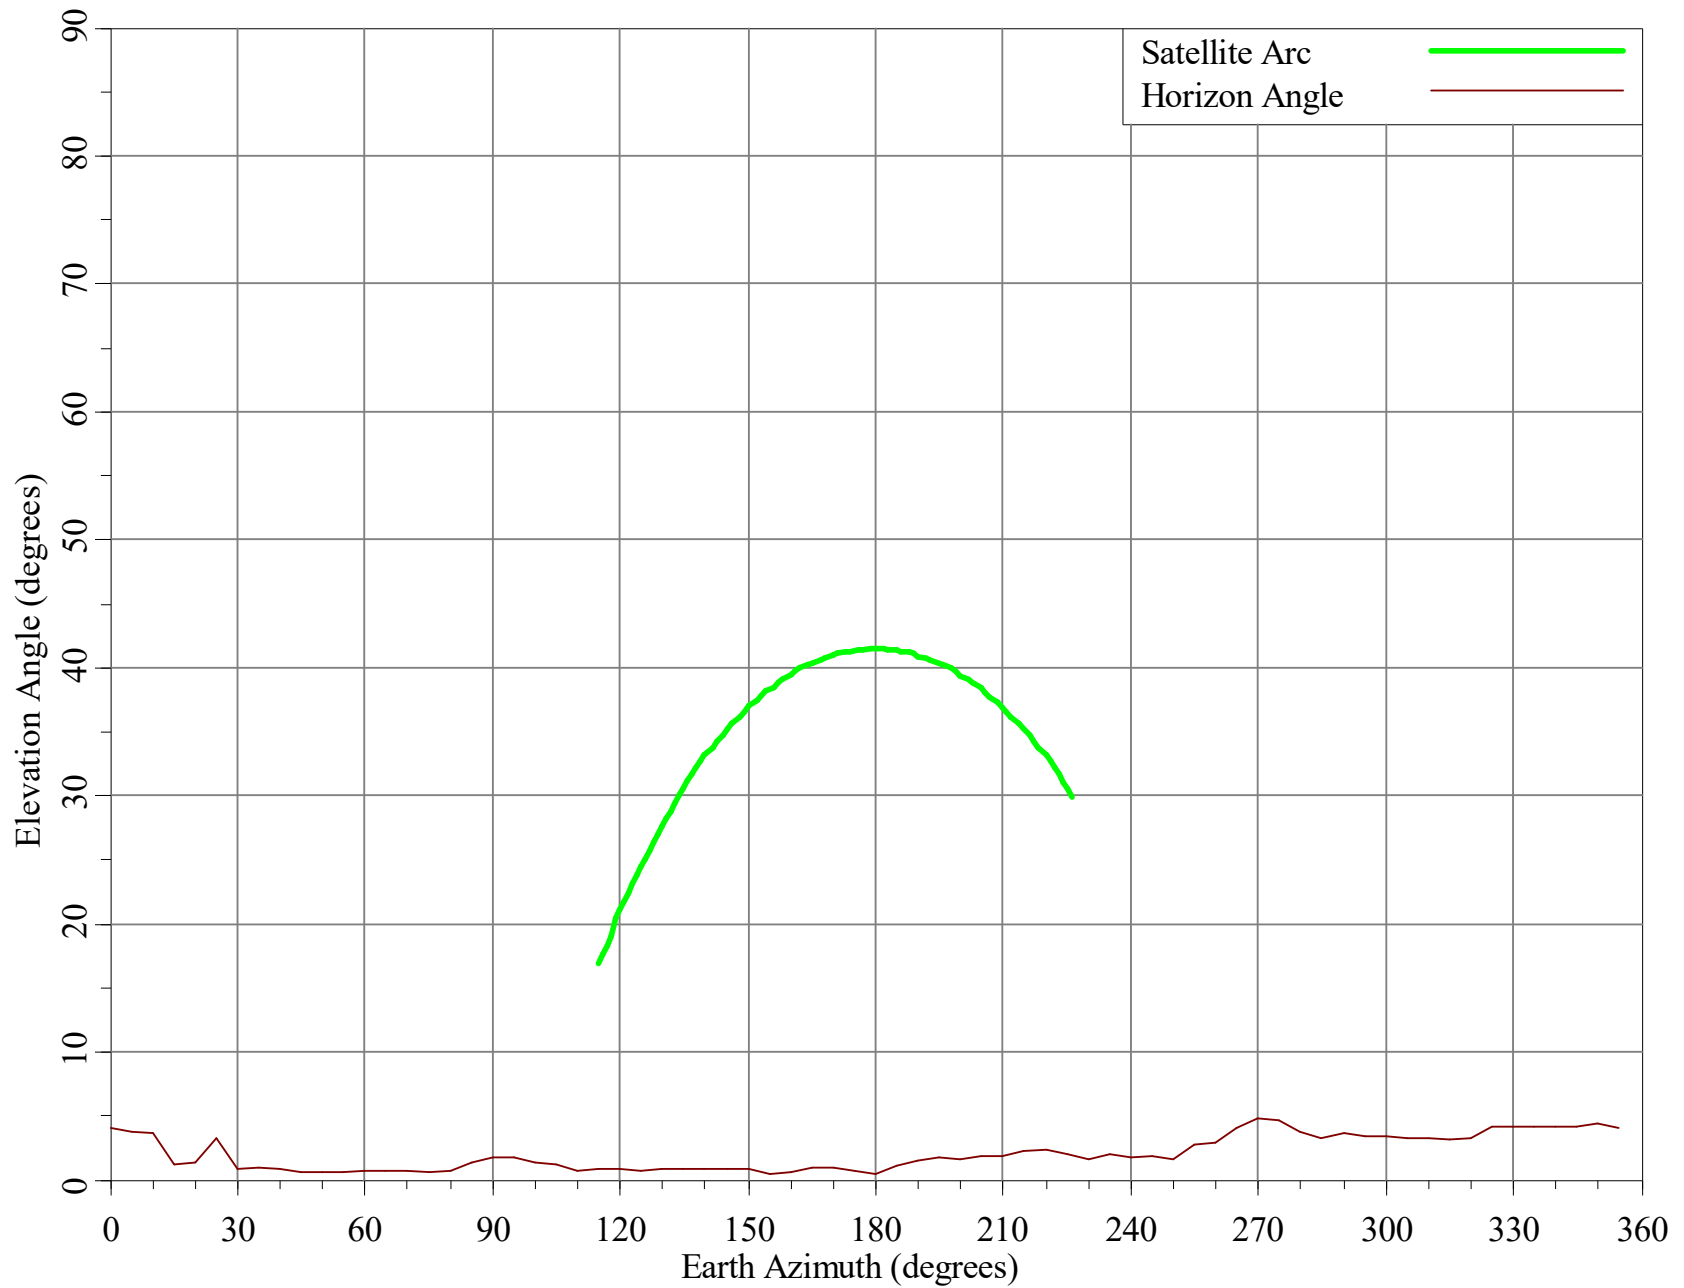

Horizon Angle & Satellite Arc for Wheatland, WY

Micronet Communications, Inc.