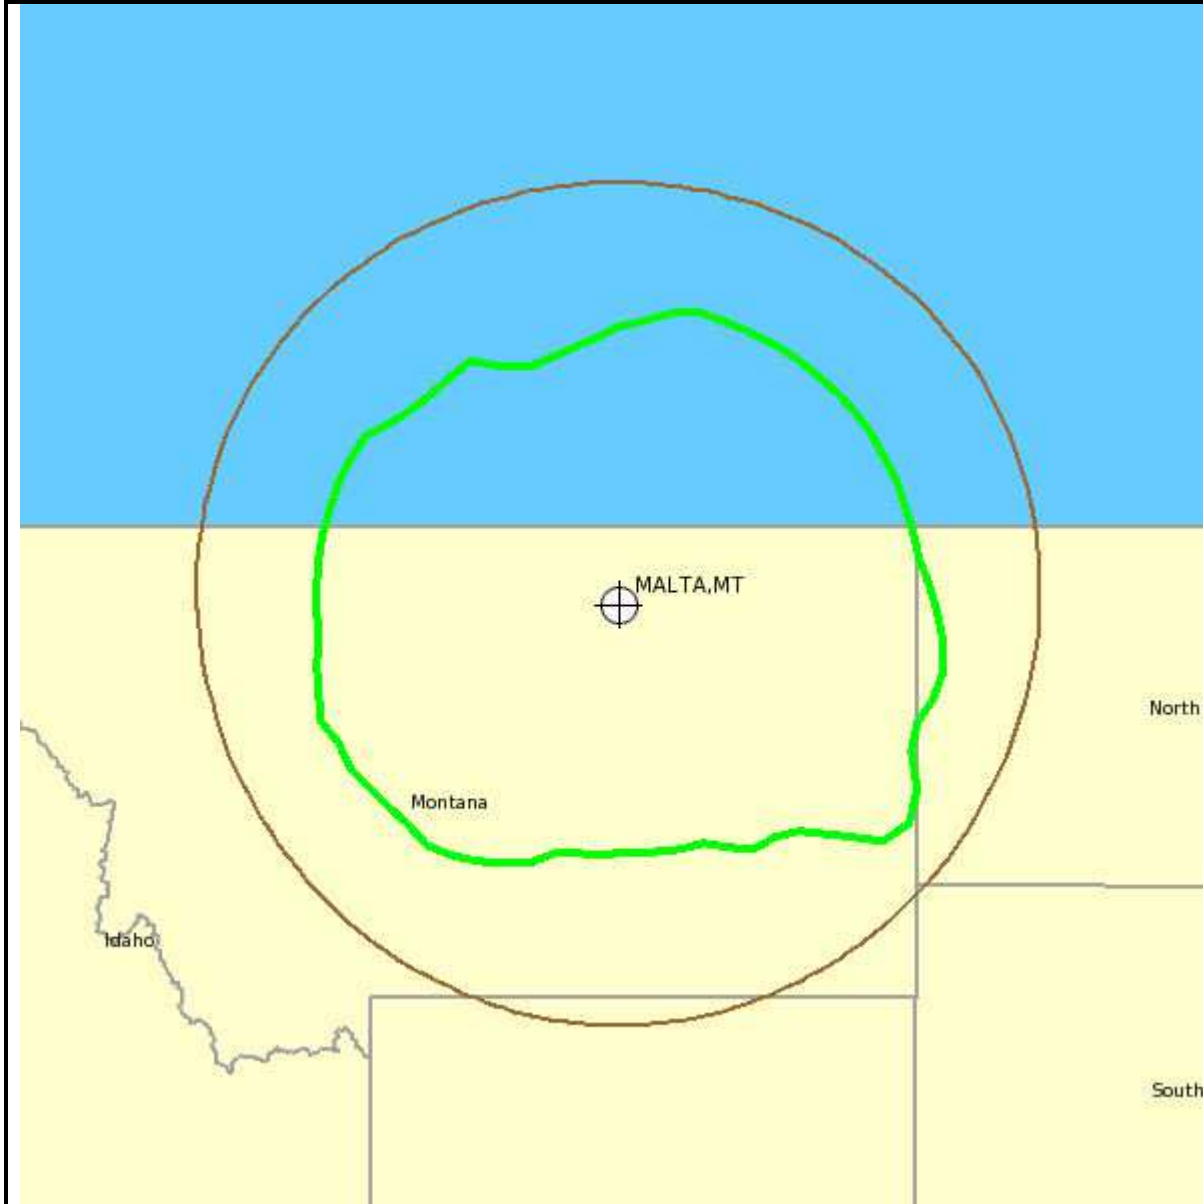

Bresnan Communications, LLC

Legend:

Scale: 1:7,000,000

Great Circle: 4.0 GHz 

Precipitation Scatter: 4.0 GHz 

Earth Station Site: 

COMSEARCH[®]
19700 Janelia Farm Boulevard
Ashburn, VA 20147