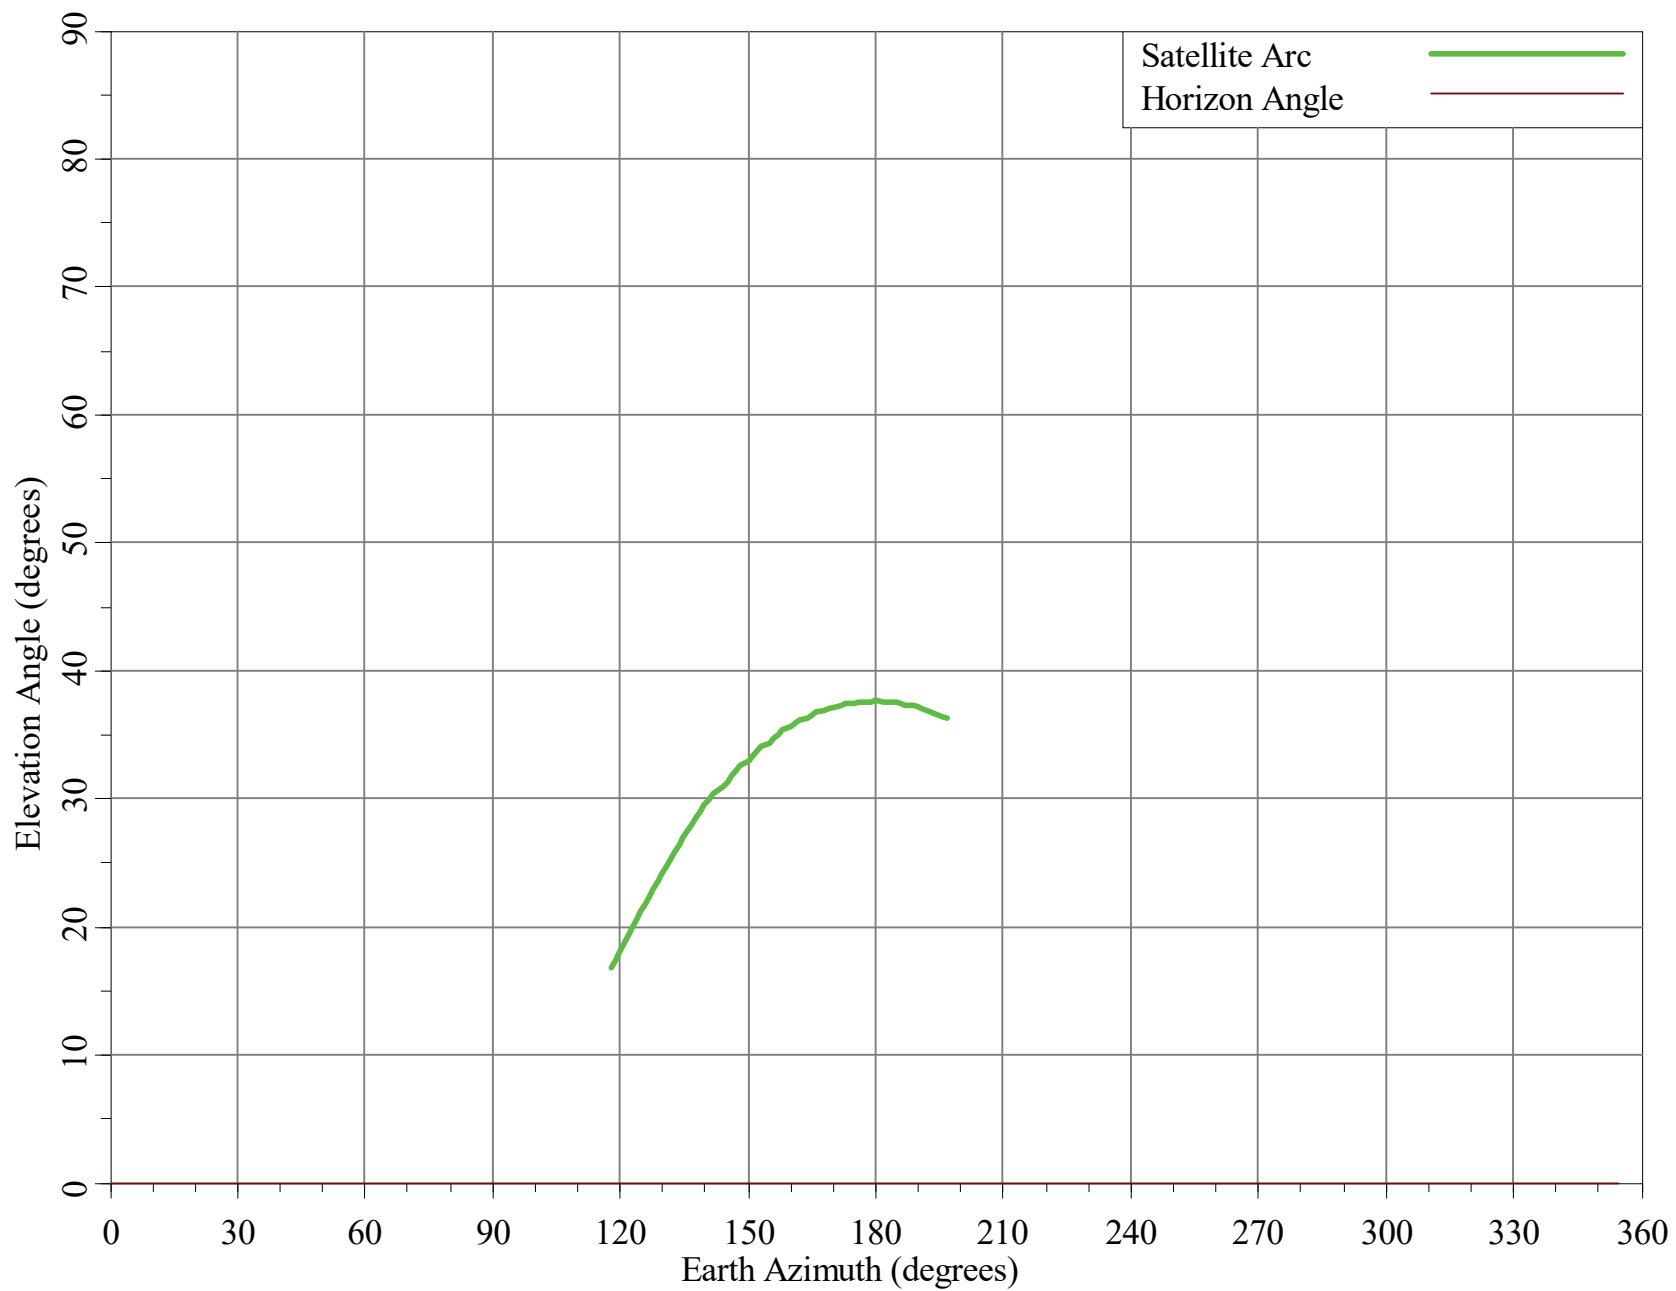

Horizon Angle & Satellite Arc for Skyline Tower Site, OR CONSOLIDATED SPECTRUM SERVICES

Horizon Gain for Skyline Tower Site, OR CONSOLIDATED SPECTRUM

Minimum Discrimination Angles for Skyline Tower Site, OR CONSOLIDATED SPECTRUM SERVICES

Final Contour & Rain Scatter for Skyline Tower Site, OR - Receive

SCALE - 1:10000000 1 inch = 157.8 miles