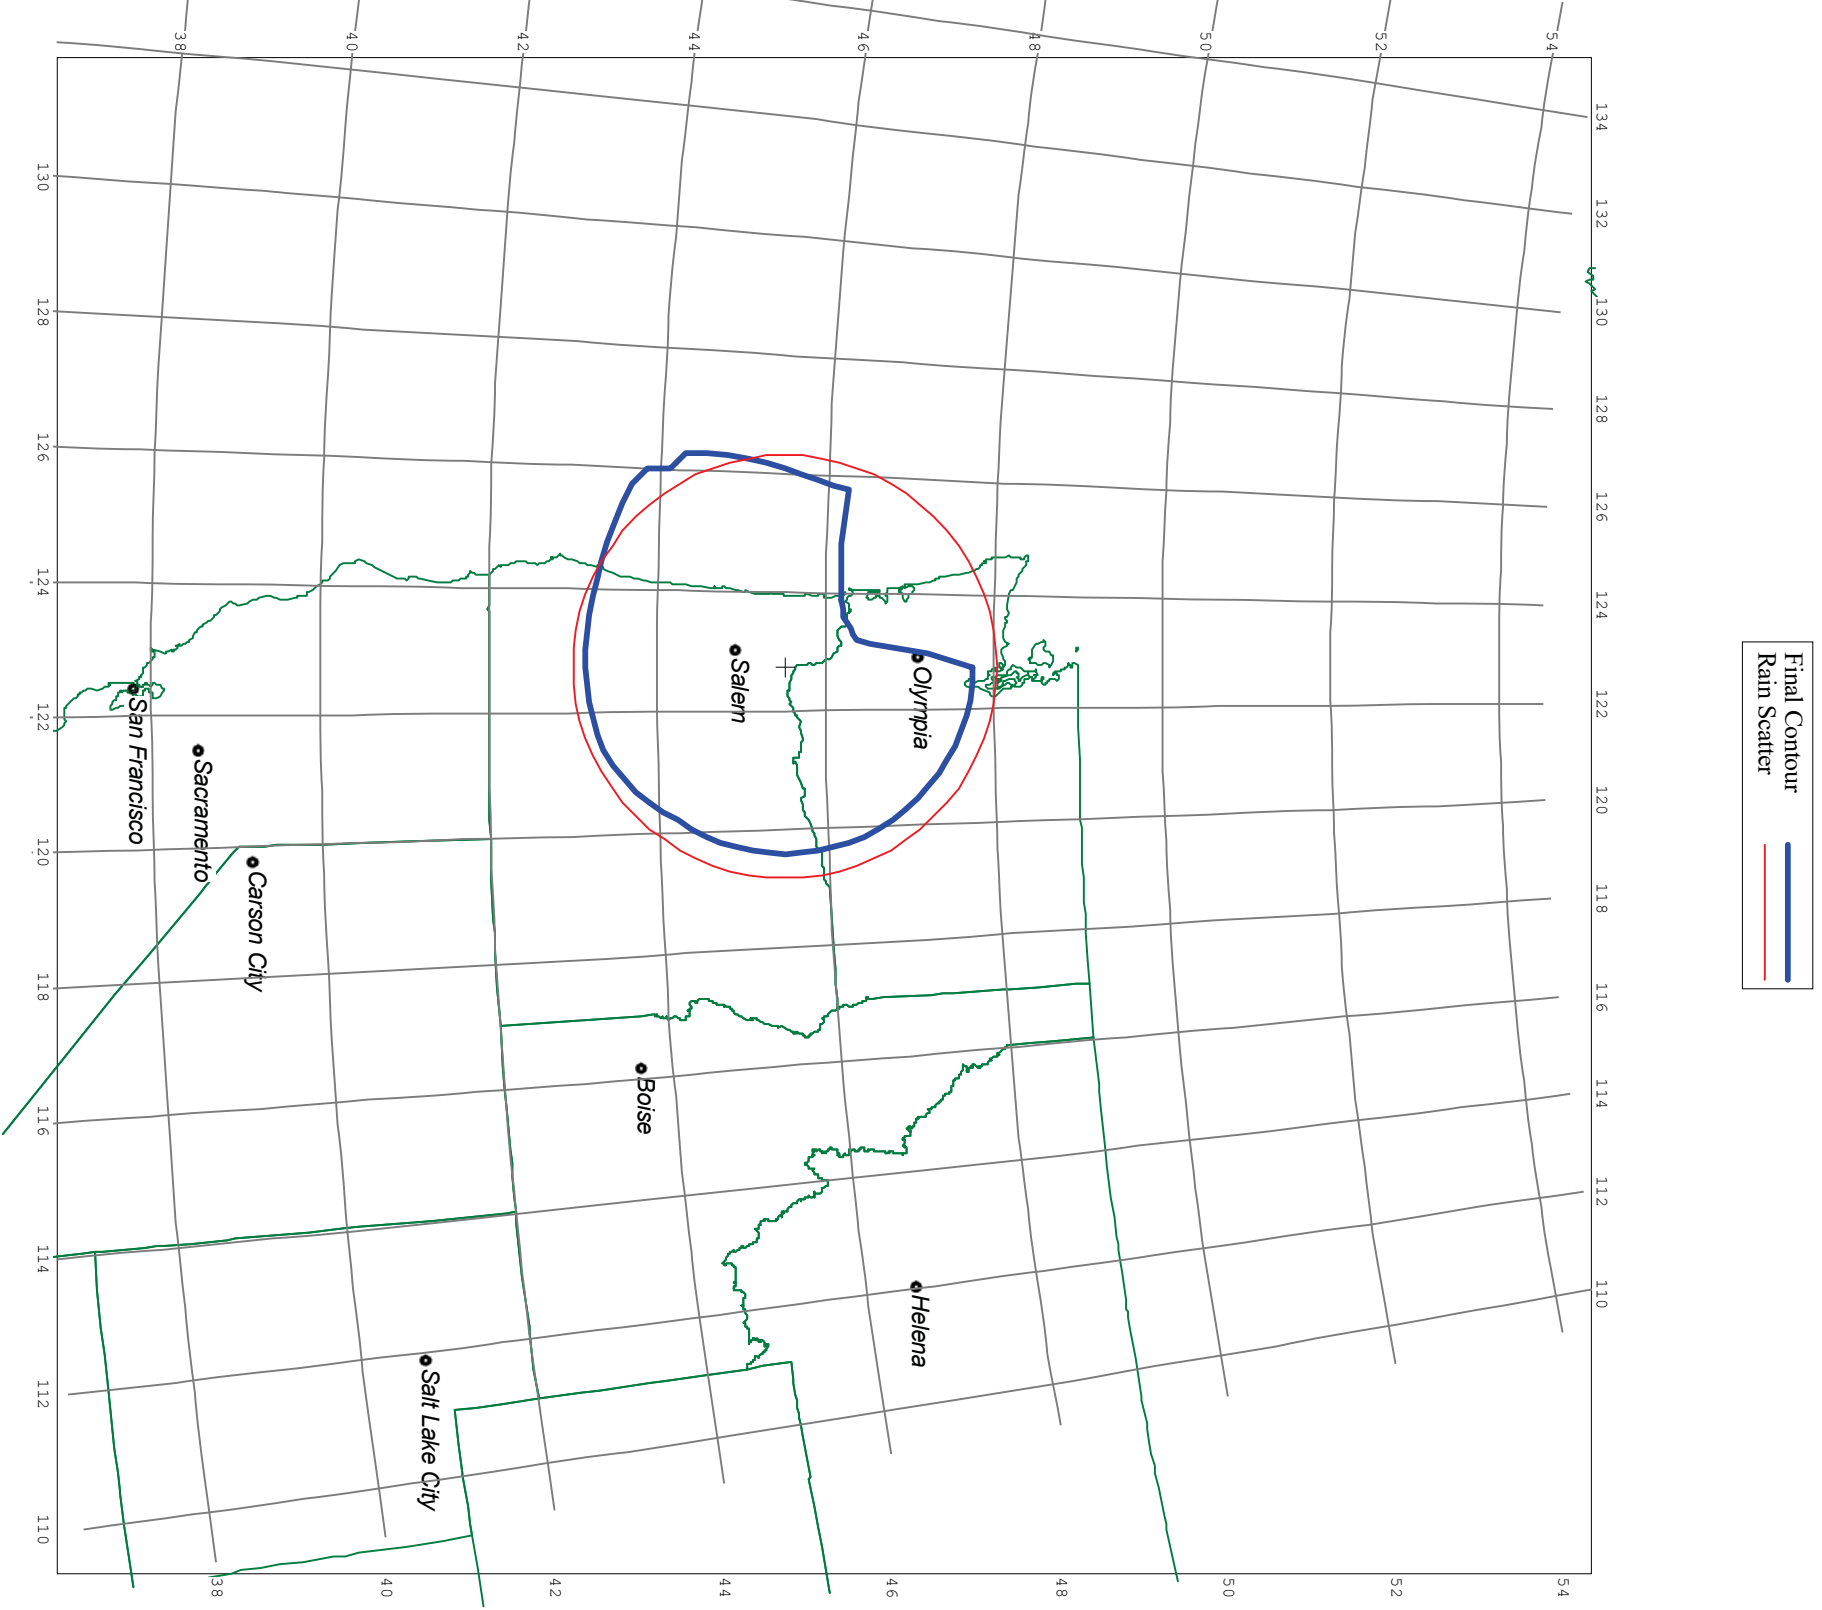

Horizon Angle & Satellite Arc for Skyline Tower Site, OR CONSOLIDATED SPECTRUM SERVICES

Horizon Gain for Skyline Tower Site, OR CONSOLIDATED SPECTRUM

Minimum Discrimination Angles for Skyline Tower Site, OR CONSOLIDATED SPECTRUM SERVICES

Final Contour & Rain Scatter for Skyline Tower Site, OR - Receive

SCALE - 1:10000000 1 inch = 157.8 miles