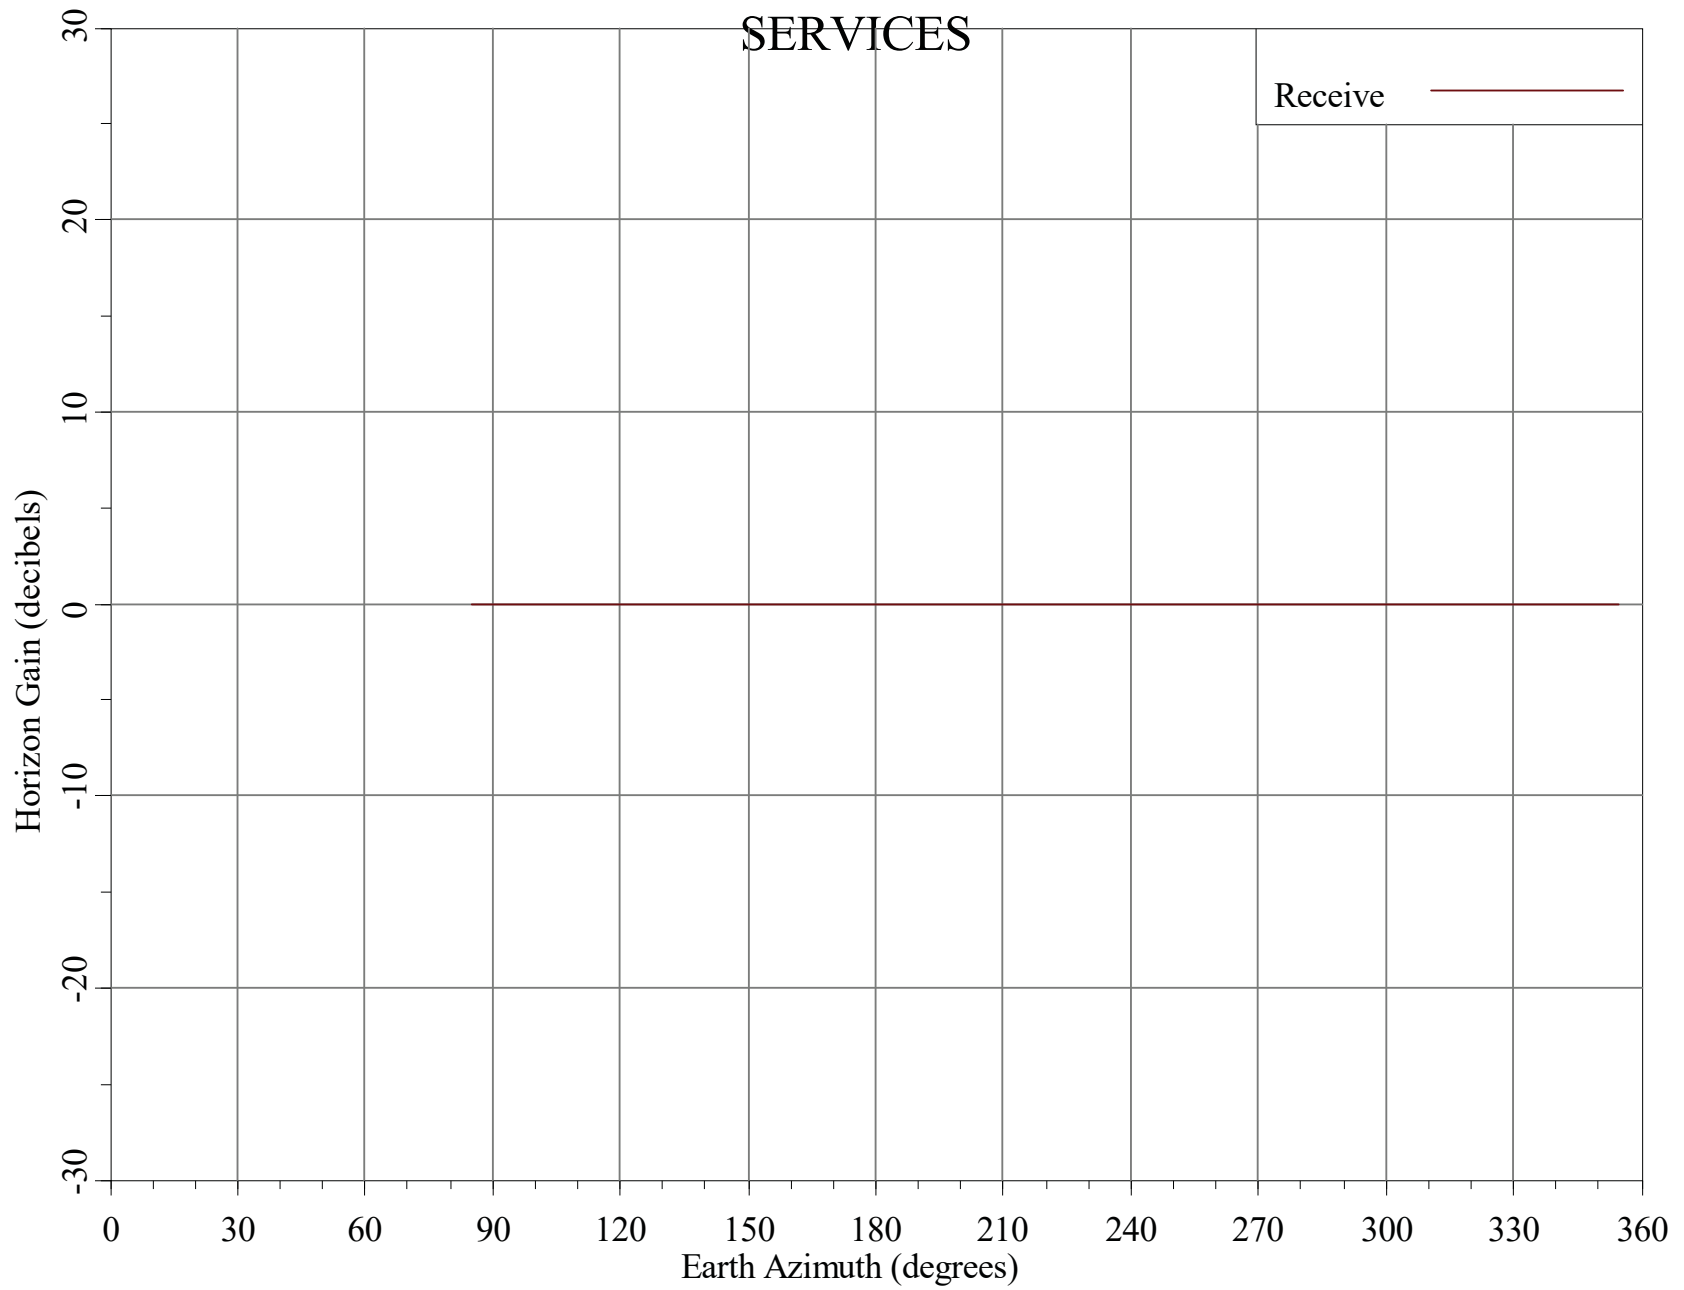

Horizon Angle & Satellite Arc for Skyline Tower Site, OR CONSOLIDATED SPECTRUM SERVICES

Horizon Gain for Skyline Tower Site, OR CONSOLIDATED SPECTRUM

Minimum Discrimination Angles for Skyline Tower Site, OR CONSOLIDATED SPECTRUM SERVICES

Final Contour & Rain Scatter for Skyline Tower Site, OR - Receive

SCALE - 1:10000000 1 inch = 157.8 miles