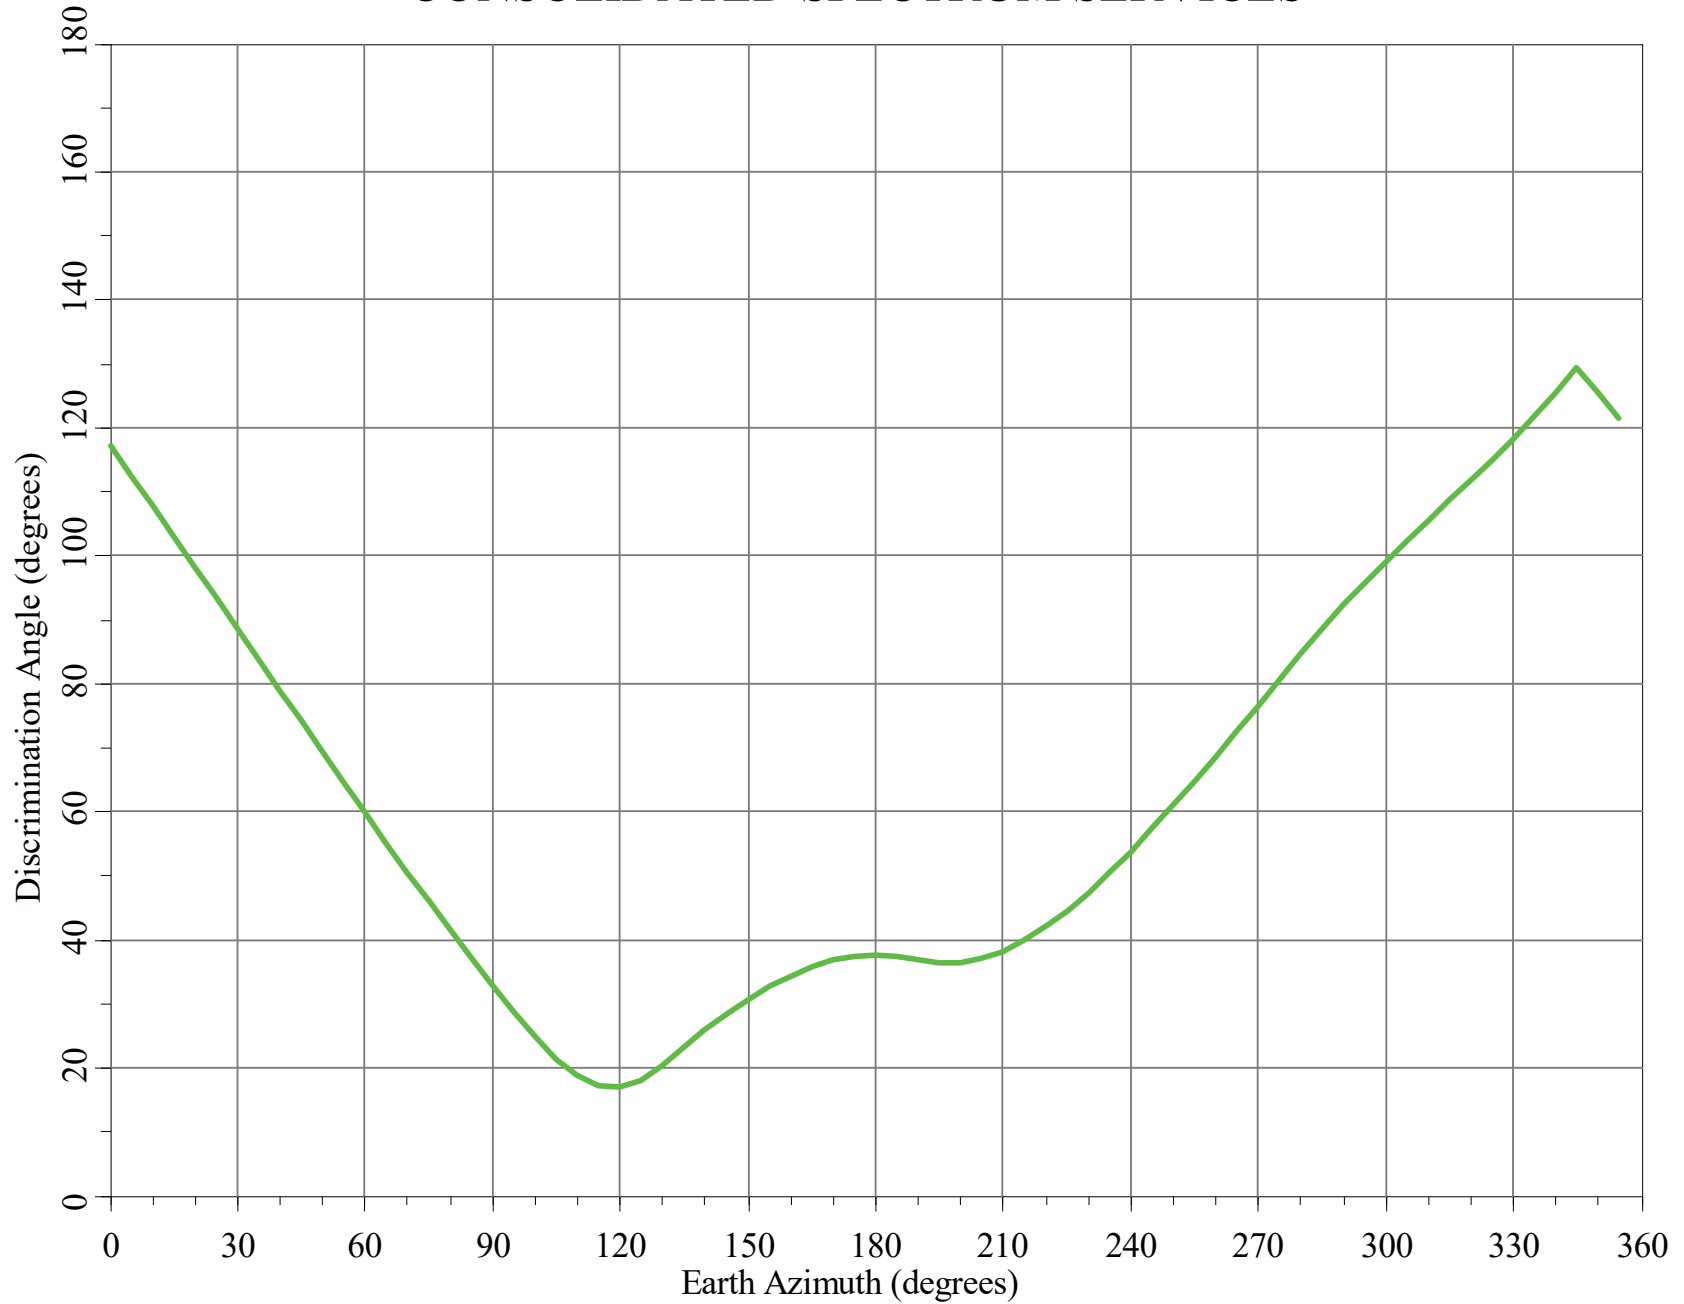

Horizon Angle & Satellite Arc for Skyline Tower Site, OR CONSOLIDATED SPECTRUM SERVICES

Horizon Gain for Skyline Tower Site, OR CONSOLIDATED SPECTRUM

Minimum Discrimination Angles for Skyline Tower Site, OR CONSOLIDATED SPECTRUM SERVICES

Final Contour & Rain Scatter for Skyline Tower Site, OR - Receive

SCALE - 1:10000000 1 inch = 157.8 miles