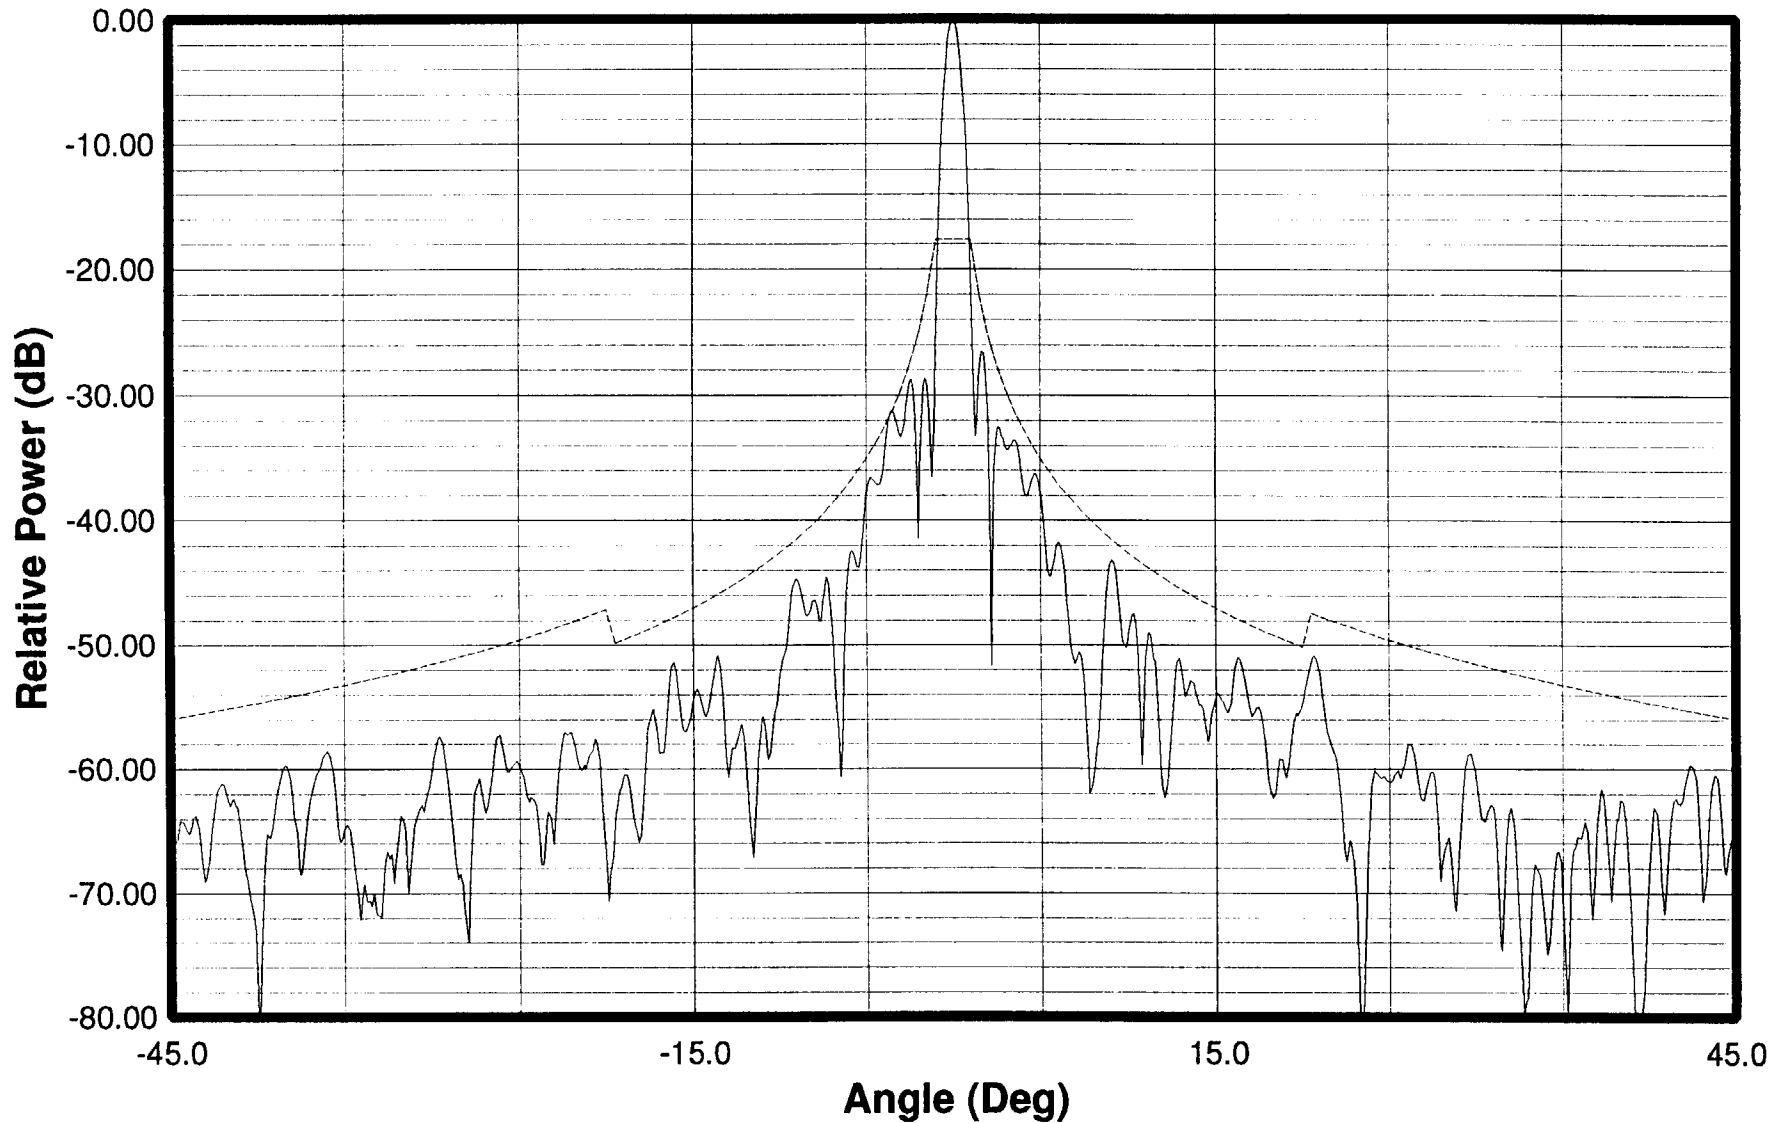

Date: 10/28/97
Pol: Horizontal Gain=43.32dBi

Scientific Atlanta:

AsiaSat:

Scientific-Atlanta

Engr:RB GB
Freq:6.1375GHz
Remarks:4.5m Asiasat

Date: 10/27/97
Pol:Vertical Gain=46.64dBi

Scientific Atlanta:

AsiaSat:

Scientific-Atlanta

Engr:RB GB
Freq:6.1375GHz
Remarks:4.5m Asiasat

Date: 10/27/97
Pol:Horizontal Gain=46.64Bi

Scientific Atlanta:

RB

AsiaSat:

GA