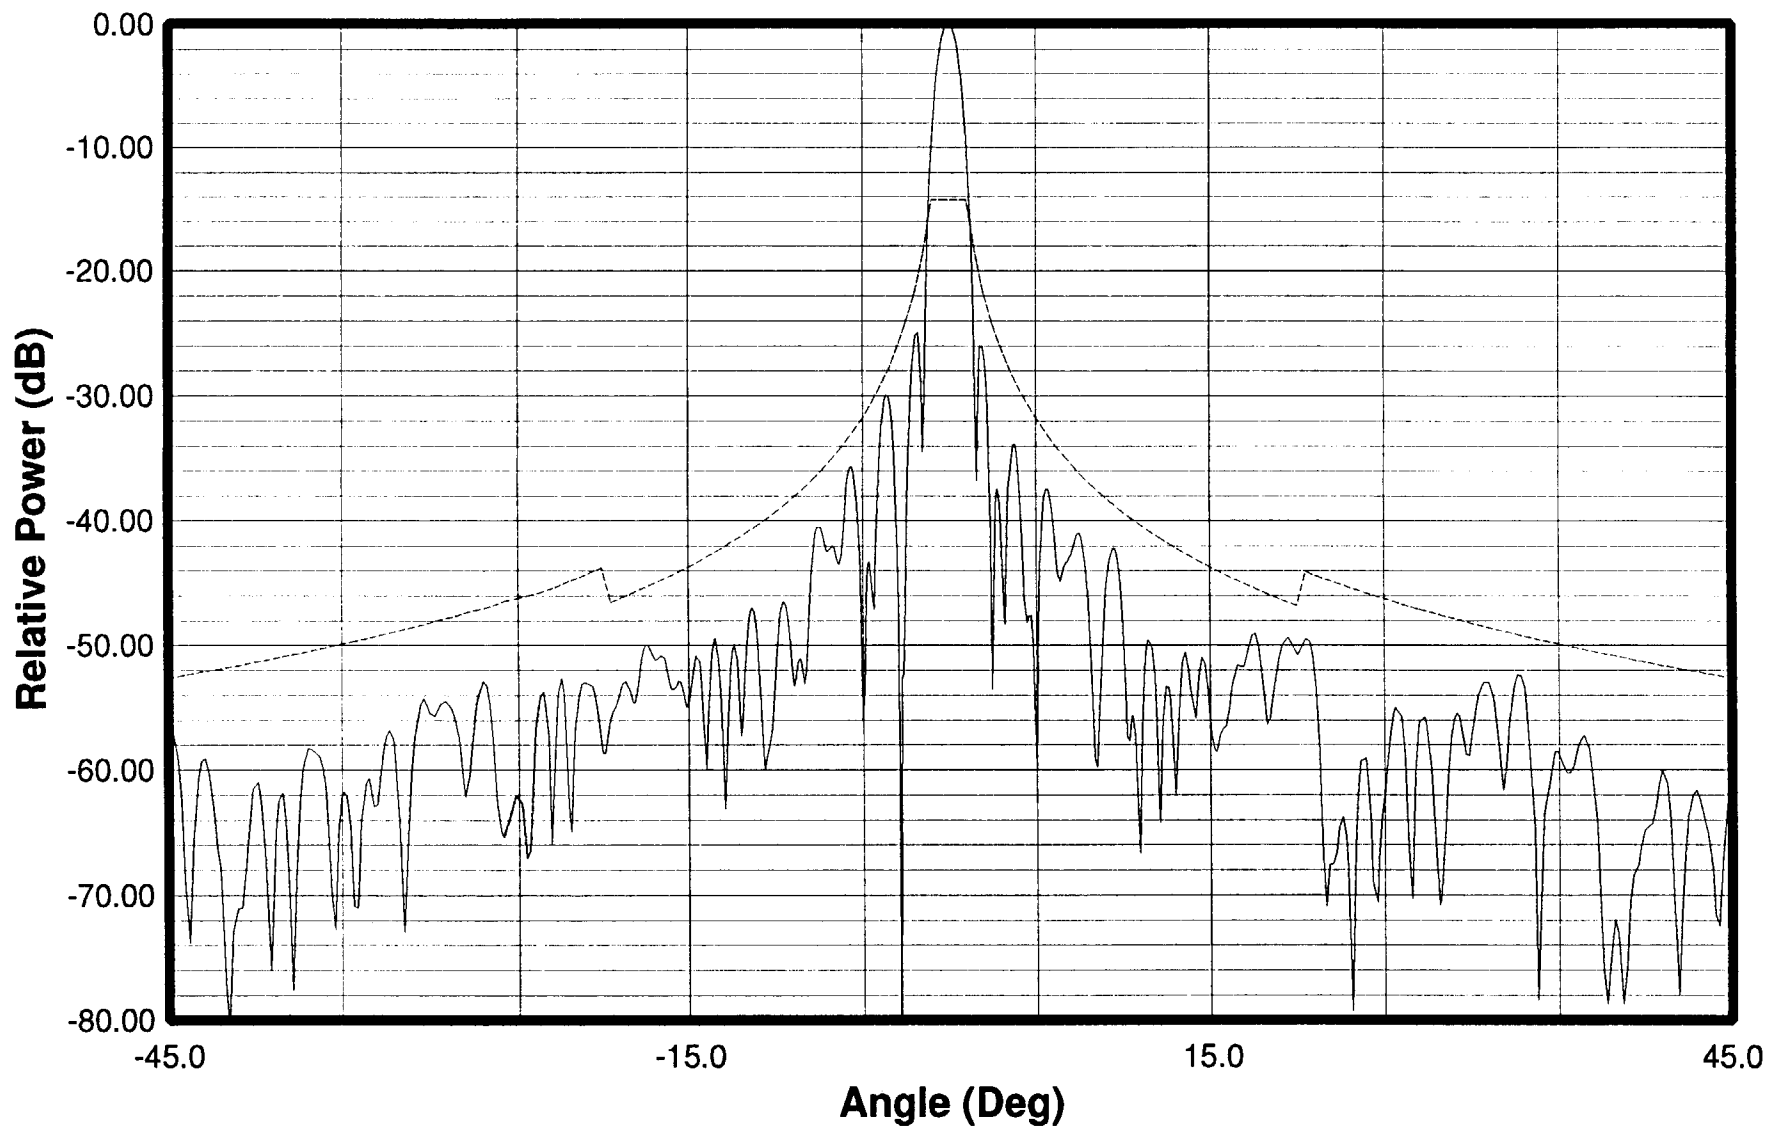

Scientific-Atlanta

Engr:RB GB
Freq:3.9125GHz
Remarks:4.5m Asiasat

Date: 10/28/97
Pol:Vertical Gain=43.32dBi

Scientific Atlanta:

AsiaSat:

RB
GA

Scientific-Atlanta

Engr:RB GB
Freq:3.9125GHz
Remarks:4.5m Asiasat

Date: 10/28/97
Pol: Horizontal Gain=43.32dBi

Scientific Atlanta:

AsiaSat:

Scientific-Atlanta

Engr:RB GB
Freq:6.1375GHz
Remarks:4.5m Asiasat

Date: 10/27/97
Pol:Vertical Gain=46.64dBi

Scientific Atlanta:

AsiaSat:

Scientific-Atlanta

Engr:RB GB
Freq:6.1375GHz
Remarks:4.5m Asiasat

Date: 10/27/97
Pol:Horizontal Gain=46.64Bi

Scientific Atlanta:

RB

AsiaSat:

GA