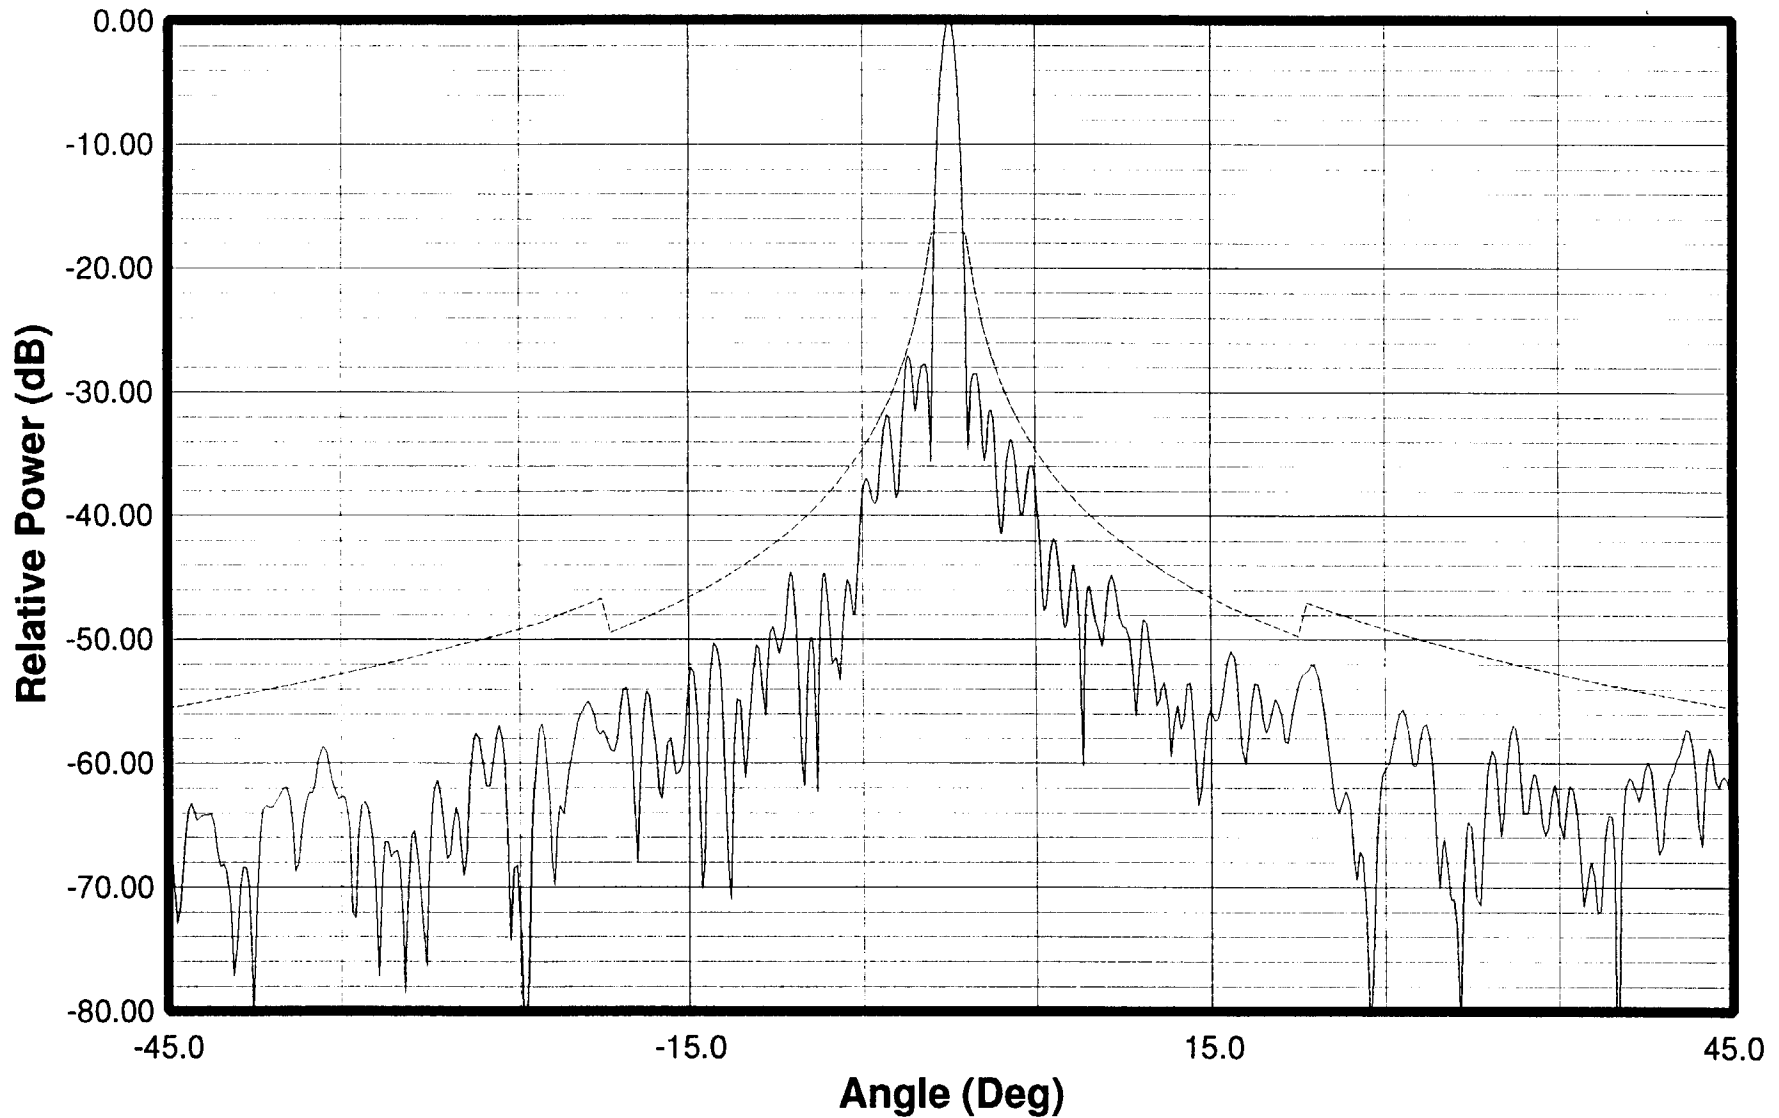

Scientific-Atlanta

Engr:RB GB
Freq:3.9125GHz
Remarks:4.5m Asiasat

Date: 10/28/97
Pol:Vertical Gain=43.32dBi

Scientific Atlanta:

AsiaSat:

RB
GA

Scientific-Atlanta

Engr:RB GB
Freq:3.9125GHz
Remarks:4.5m Asiasat

Date: 10/28/97
Pol: Horizontal Gain=43.32dBi

Scientific Atlanta:

AsiaSat:

Scientific-Atlanta

Engr:RB GB
Freq:6.1375GHz
Remarks:4.5m Asiasat

Date: 10/27/97
Pol:Vertical Gain=46.64dBi

Scientific Atlanta:

AsiaSat:

Scientific-Atlanta

Engr:RB GB
Freq:6.1375GHz
Remarks:4.5m Asiasat

Date: 10/27/97
Pol:Horizontal Gain=46.64Bi

Scientific Atlanta:

RB

AsiaSat:

GA