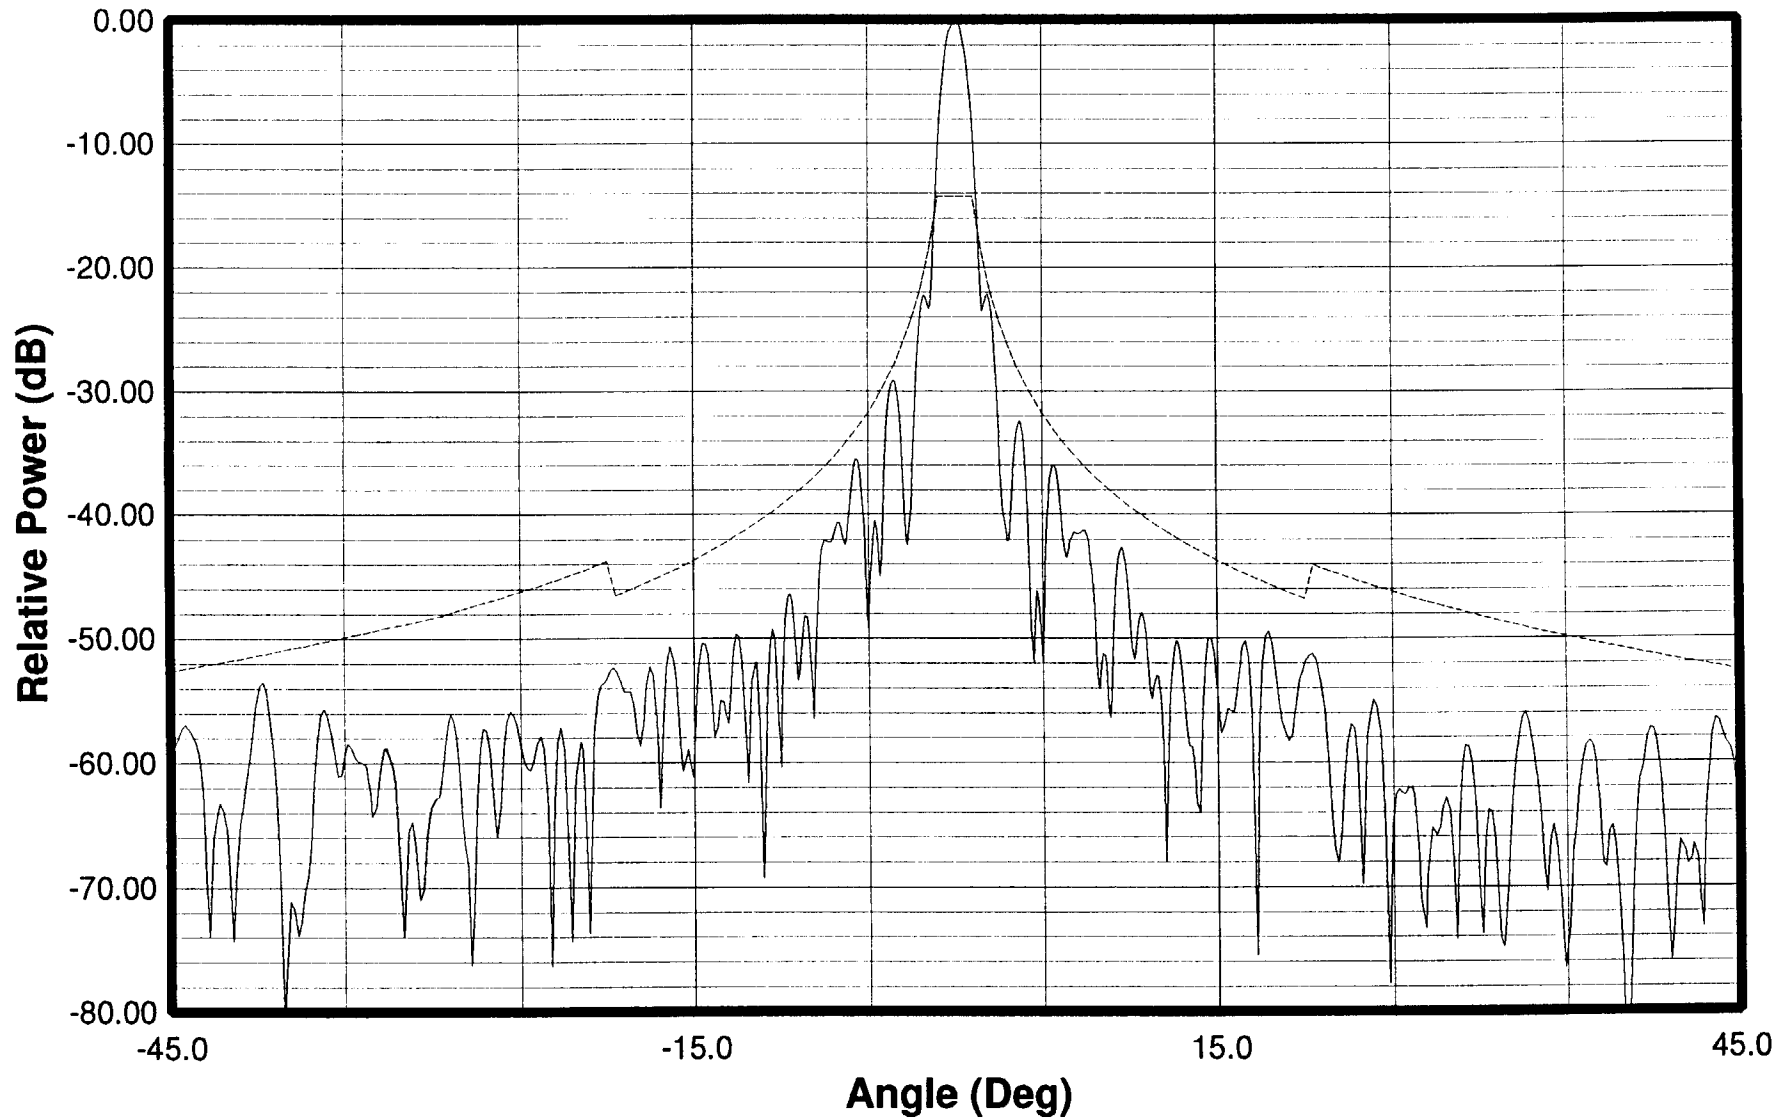

Scientific-Atlanta

Engr:RB GB
Freq:3.9125GHz
Remarks:4.5m Asiasat

Date: 10/28/97
Pol:Vertical Gain=43.32dBi

Scientific Atlanta:

AsiaSat:

RB
GA

Scientific-Atlanta

Engr:RB GB
Freq:3.9125GHz
Remarks:4.5m Asiasat

Date: 10/28/97
Pol: Horizontal Gain=43.32dBi

Scientific Atlanta:

AsiaSat:

Scientific-Atlanta

Engr:RB GB
Freq:6.1375GHz
Remarks:4.5m Asiasat

Date: 10/27/97
Pol:Vertical Gain=46.64dBi

Scientific Atlanta:

AsiaSat:

Scientific-Atlanta

Engr:RB GB
Freq:6.1375GHz
Remarks:4.5m Asiasat

Date: 10/27/97
Pol:Horizontal Gain=46.64Bi

Scientific Atlanta:

RB

AsiaSat:

GA