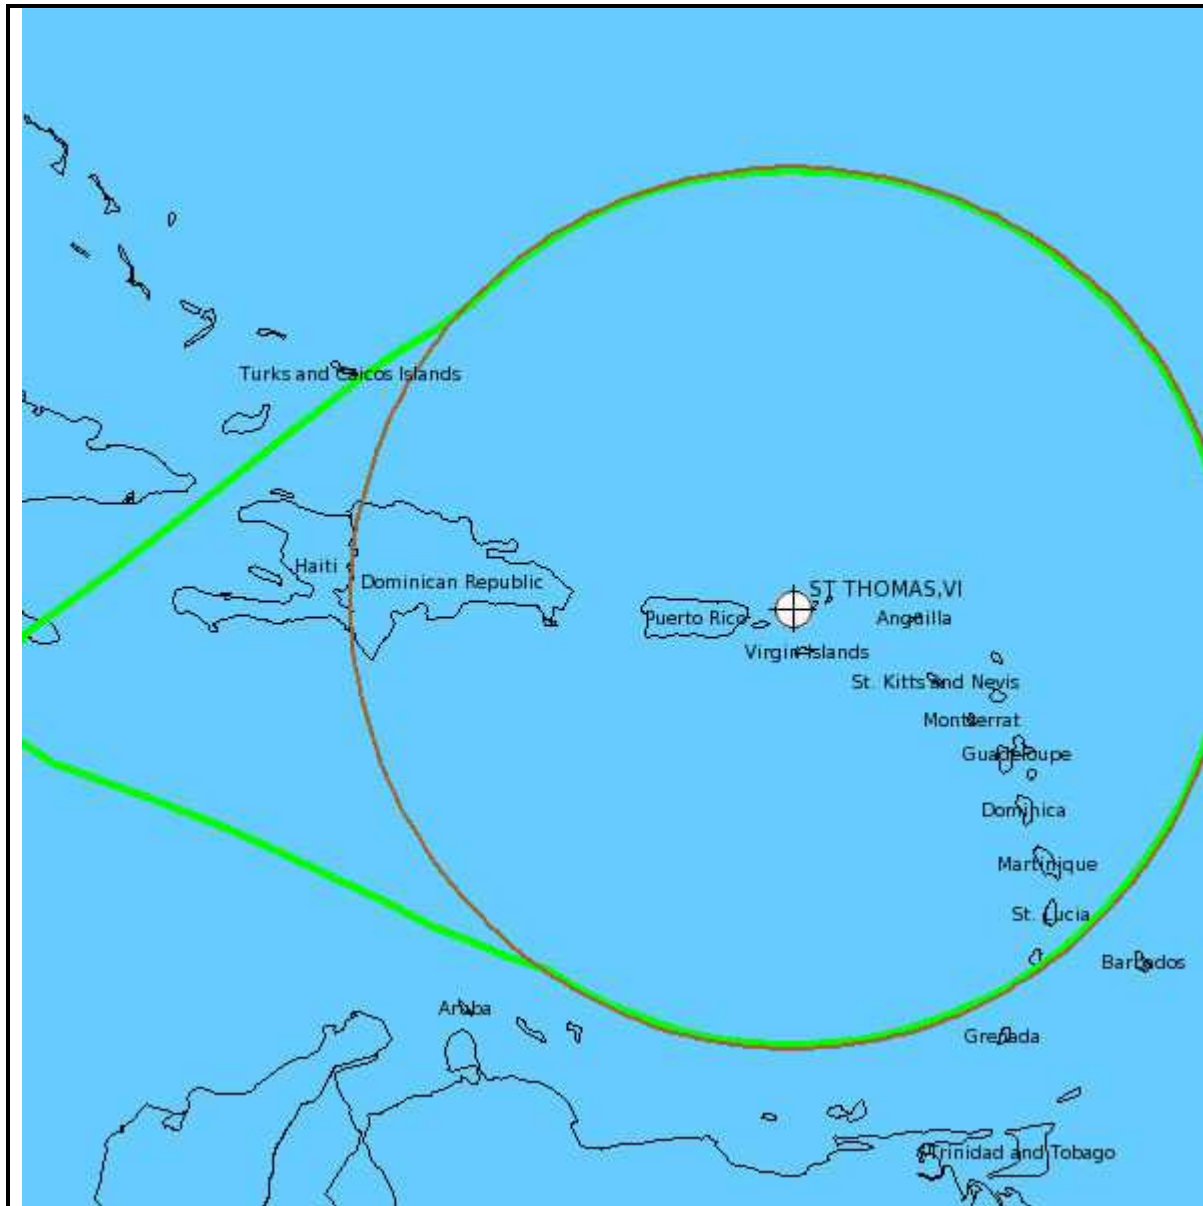

# Virgin Island Public Broadcasting System

**Legend:**

Scale: 1:12,000,000

Great Circle: 4.0 GHz 

Precipitation Scatter: 4.0 GHz 

Earth Station Site: 

**COMSEARCH®**  
19700 Janelia Farm Boulevard  
Ashburn, VA 20147