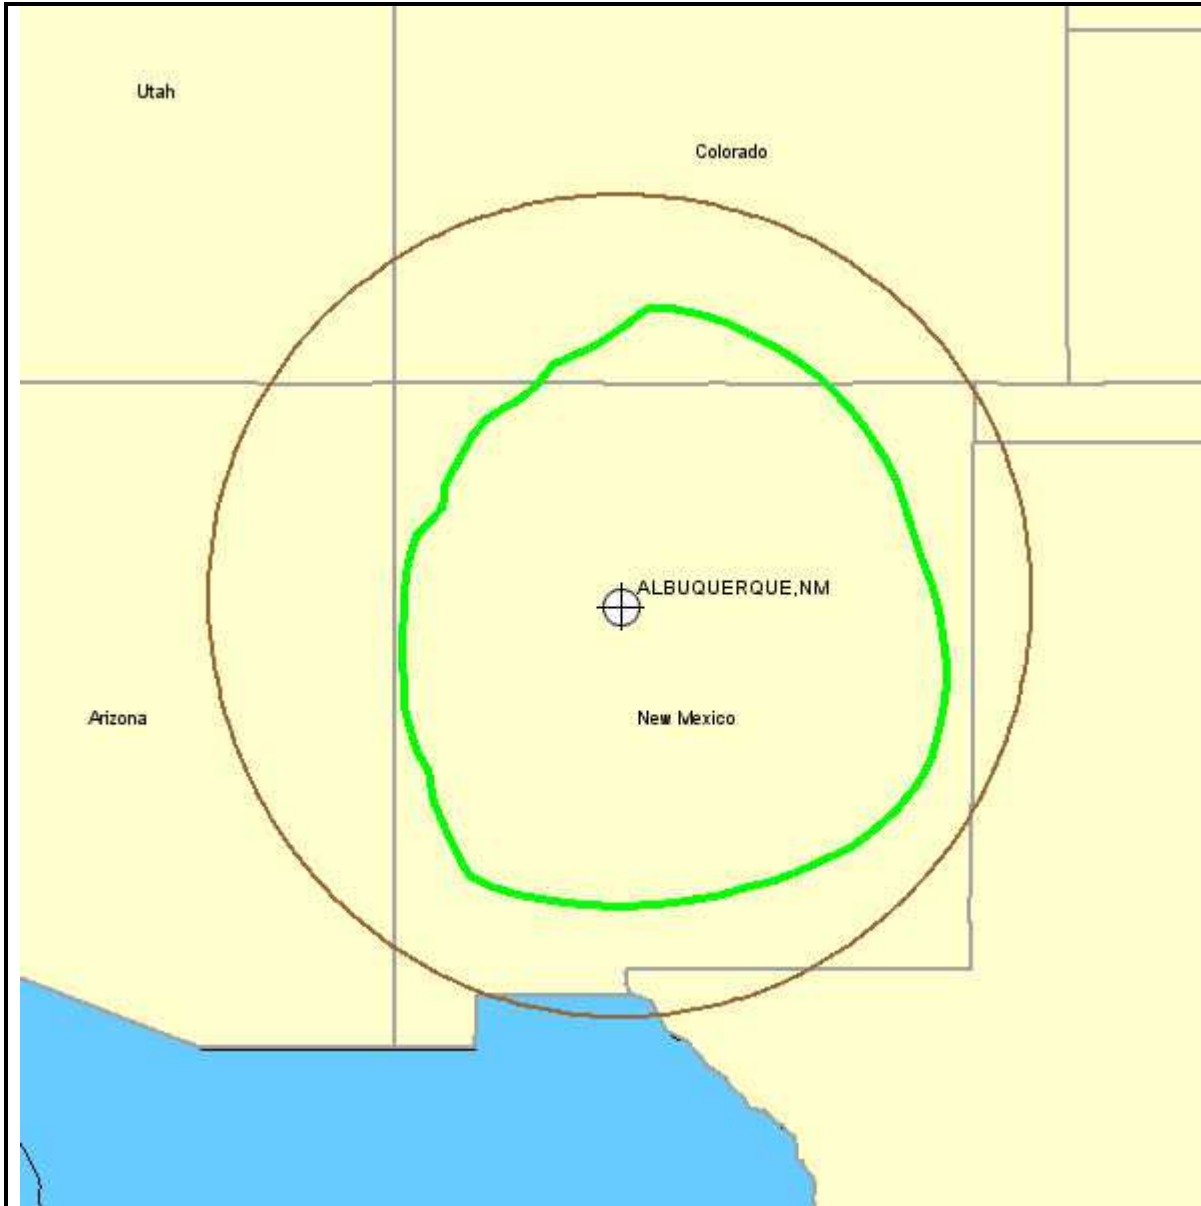

# Trinity Broadcasting Network Inc

**Legend:**

Scale: 1:7,000,000

Great Circle: 4.0 GHz 

Precipitation Scatter: 4.0 GHz 

Earth Station Site: 

**COMSEARCH**<sup>®</sup>  
19700 Janelia Farm Boulevard  
Ashburn, VA 20147