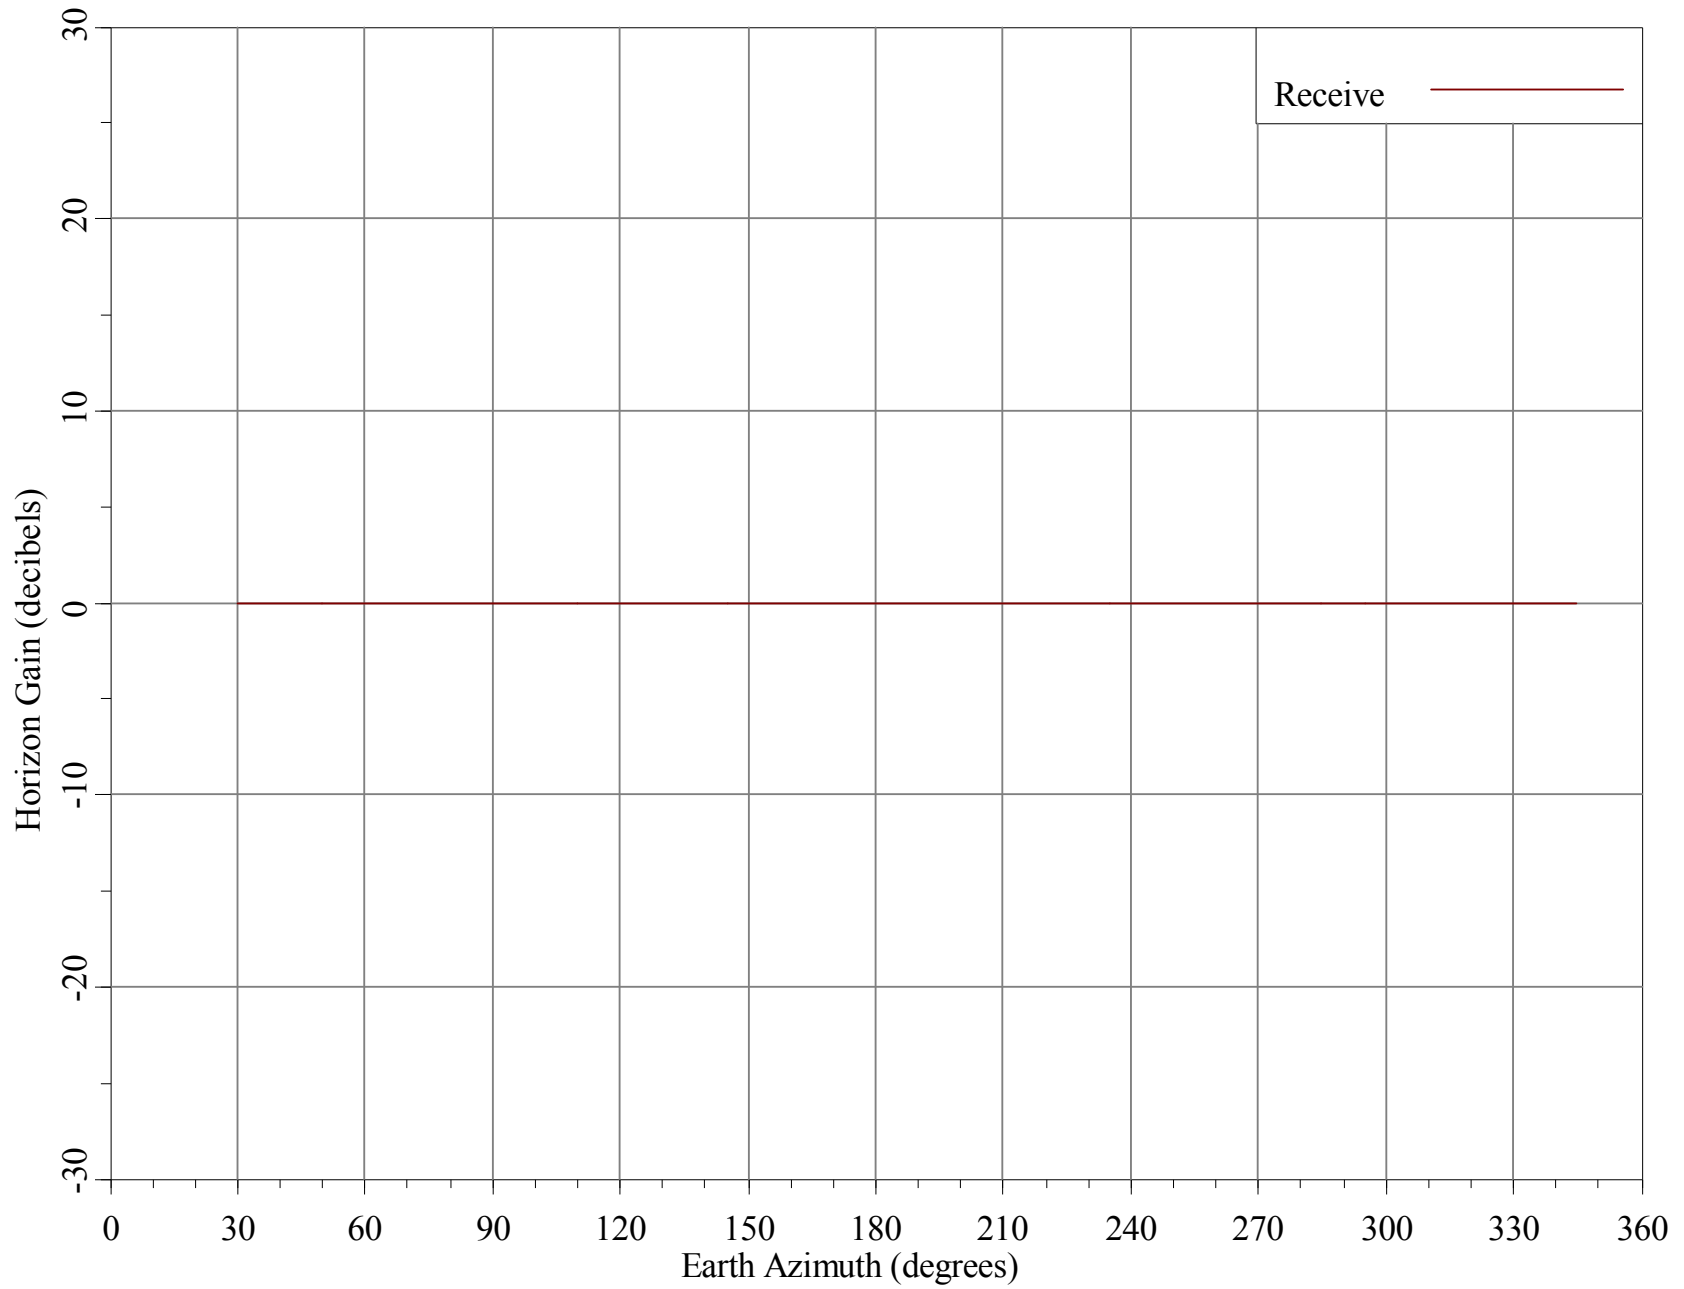

Horizon Gain for Philadelphia, NJ

Micronet Communications, Inc.