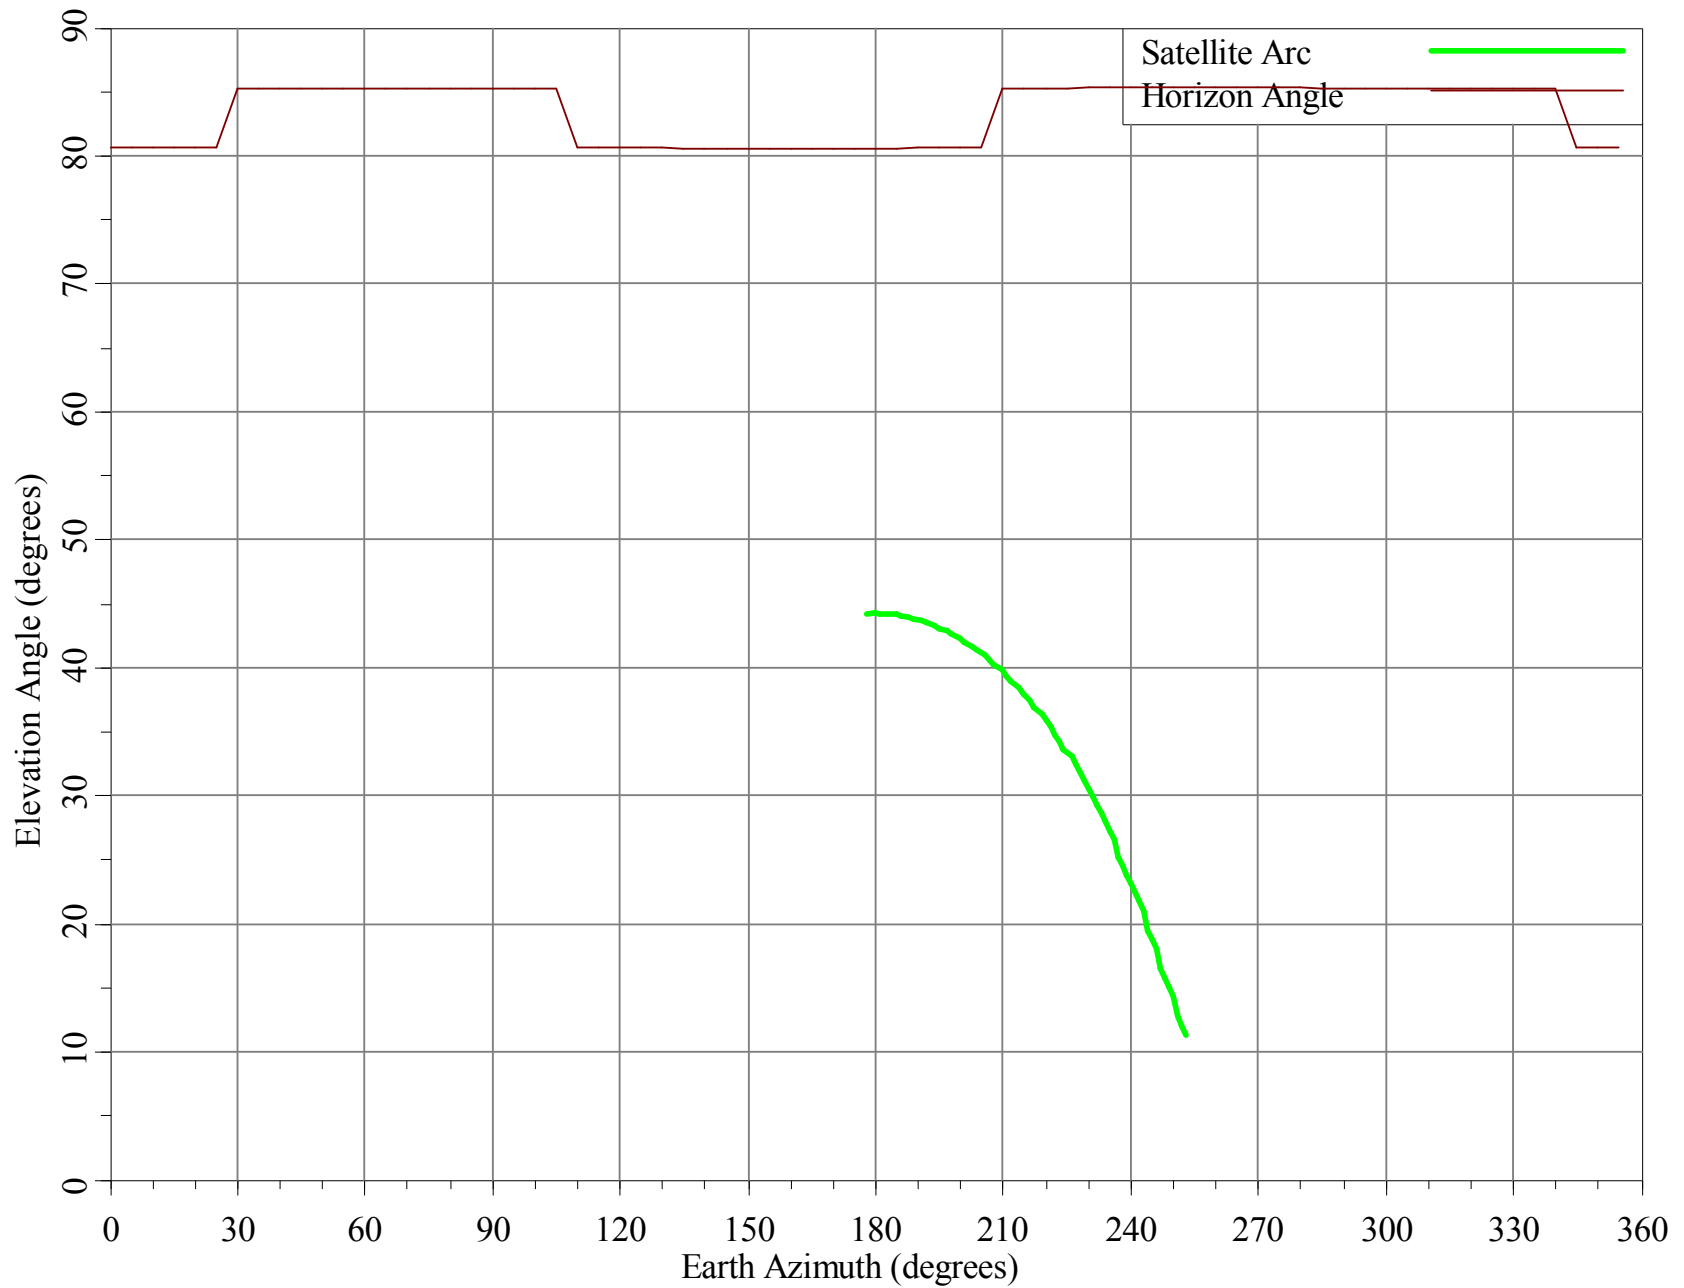

Horizon Angle & Satellite Arc for Philadelphia, NJ

Micronet Communications, Inc.