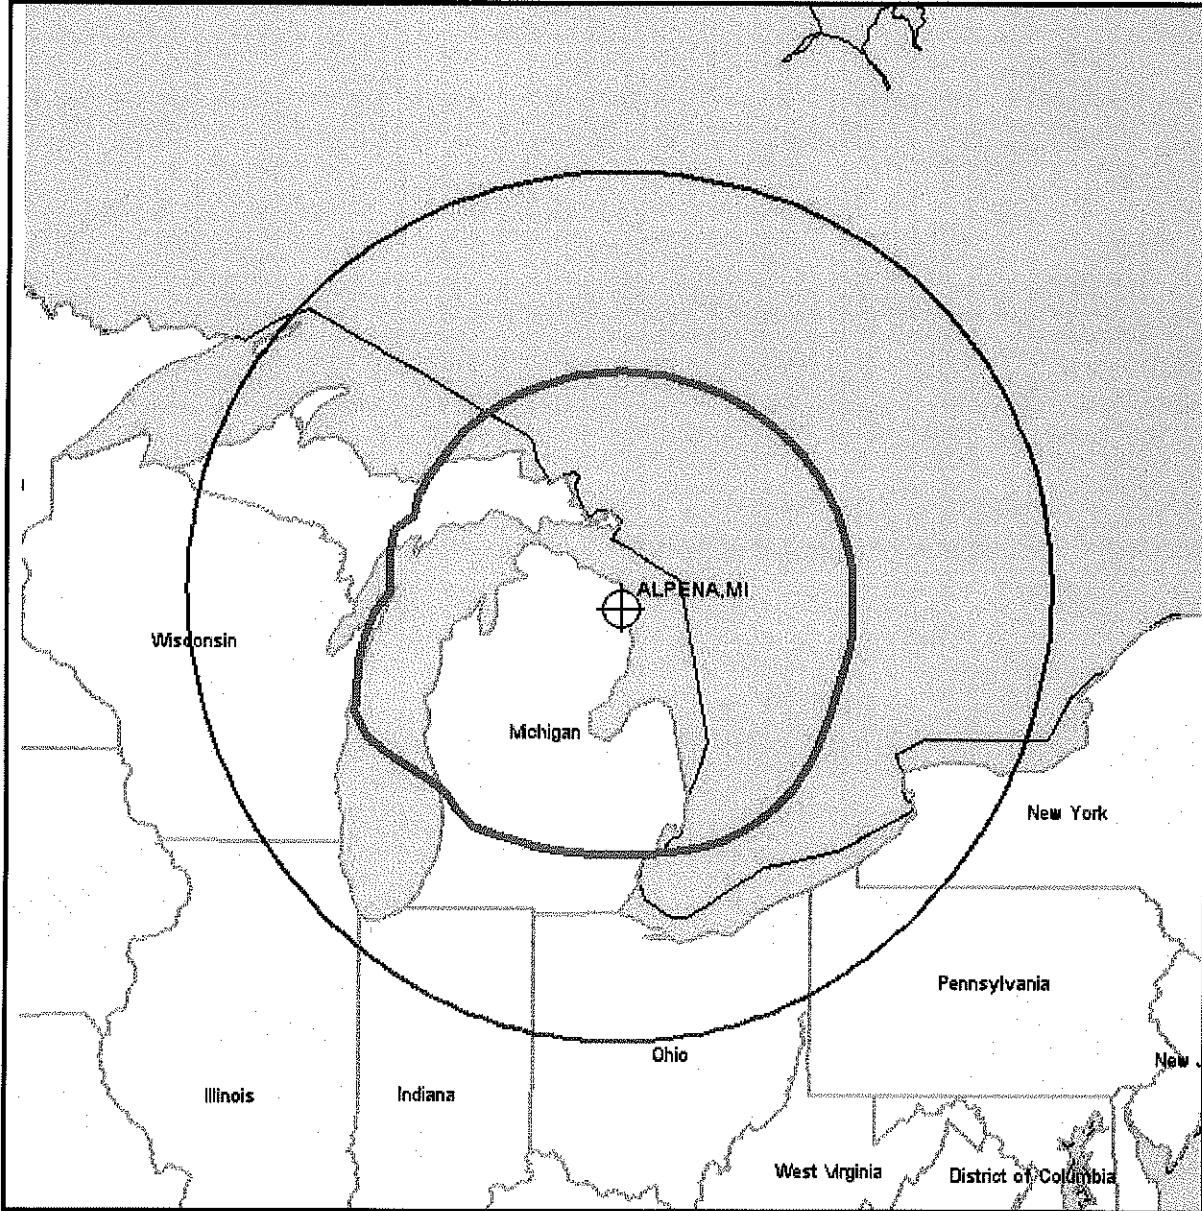

# Fox Broadcasting Company

**Legend:**

Scale: 1:9,000,000

Great Circle: 4.0 GHz 

Precipitation Scatter: 4.0 GHz 

Earth Station Site: 

**COMSEARCH®**  
19700 Janelia Farm Boulevard  
Ashburn, VA 20147

Country (ies):

Canada