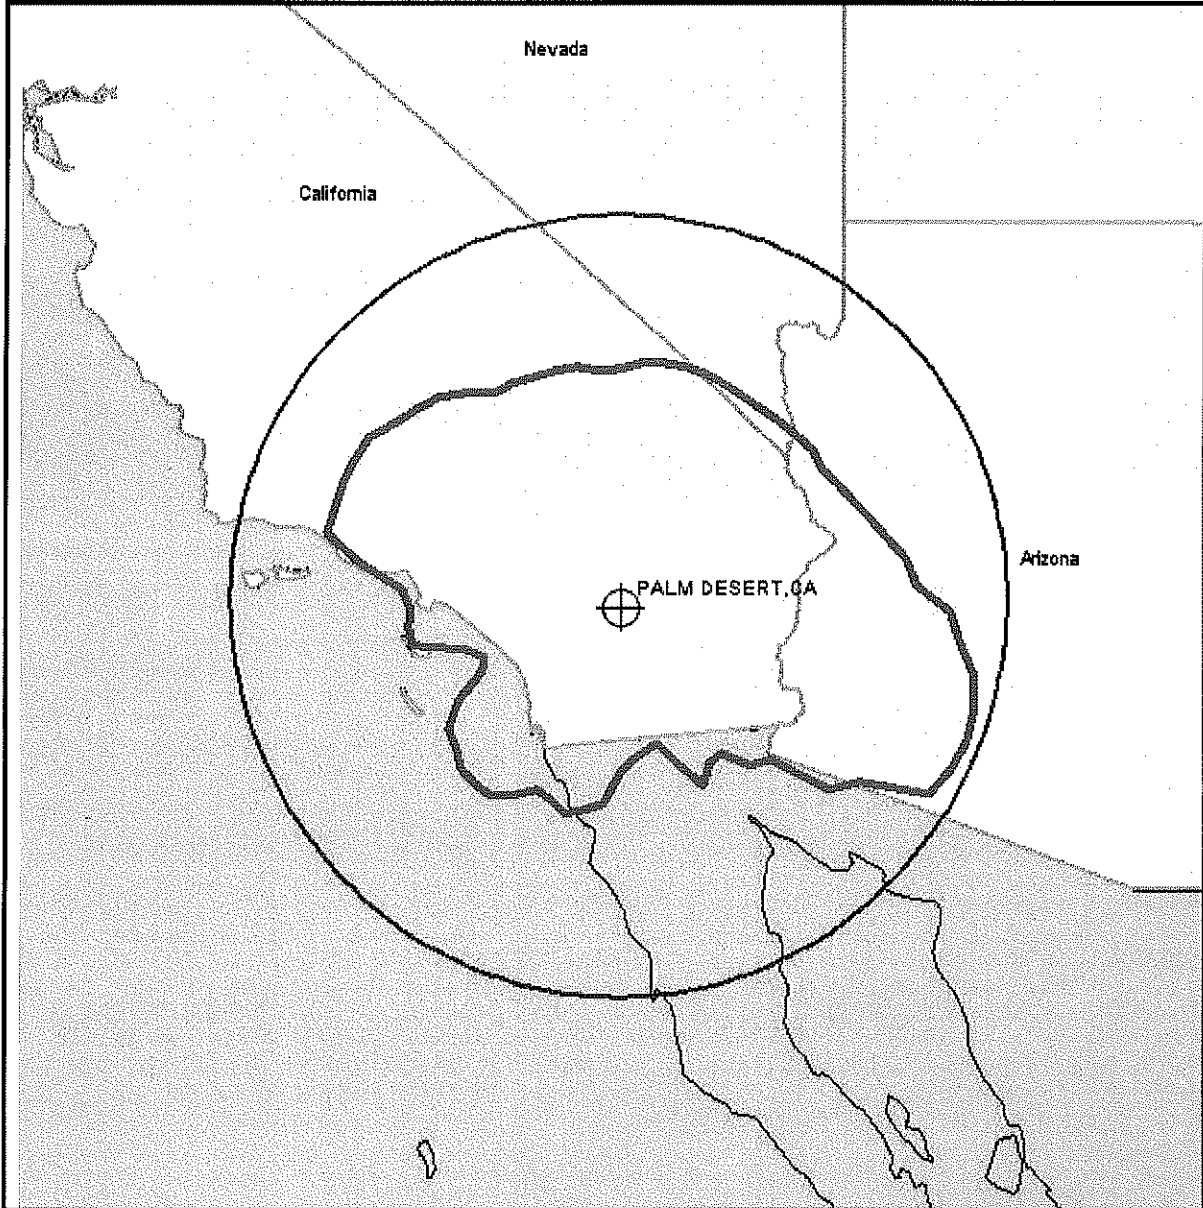

# Fox Broadcasting Company

**Legend:**

Scale: 1:7,000,000

Great Circle: 4.0 GHz 

Precipitation Scatter: 4.0 GHz 

Earth Station Site: 

**COMSEARCH<sup>®</sup>**  
19700 Janelia Farm Boulevard  
Ashburn, VA 20147

Country (ies):

Mexico