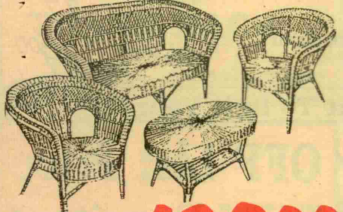

FOUR PIECE WICKER GROUPS

- White-Open Weave List $299.99 **139.00**
- Natural List $389.00 **229.00**
- Dark Brown List $389.00 **229.00**
- Open Weave Back White List $389.00 **229.00**
- Natural W/Pastel Trim List $399.00 **289.00**

"FREE!"
Long Stem SILK ROSE
to first 300 customers each day, February 7, 8 & 9

• **Free custom floral arranging.** Purchase your floral materials and containers at the International dock. Make your selection and take them to our floral designer. $10.00 minimum purchase per arrangement. $2.00 charge for miscellaneous supplies used in each arrangement.

• Largest selection of quality **silk florals and trees** in Central Florida

• **Hundreds** of beautiful decorative and functional **baskets**, all sold at discounted prices **every-day**

• **Save up to 50%** on silk florals, stems and trees, wicker and rattan furniture, baskets and crafts.

CLIP THIS COUPON
SPECIAL OFFER!
FREE WICKER BASKET
With This Coupon To The First 3000 Customers To Attend our Grand Opening
BRING THIS COUPON

Papasan Chair
W/Thick Deluxe Pillow
List $99.00 **$77**

Hanging Plants
Floral or Greens
List $17.65
From **12.99**

Rattan Swivel ROCKER W/Cushion
List $89.99 **$79**
Matching Ottoman **35.00**

Three Piece RATTAN DINING SET
Table W/Glass Top 2 Chairs Cushioned **$159** List $199.00
Rattan Etagere List $448.00 **239.00**
Rattan Condo Dining Set List $419.00 **297.00**
Rattan Bar Stool List $69.99 **49.99**

SILK TREE
Real Trunk, includes Basket Planter **39.99**
6' Ficus, 504 Leaves List $59.99