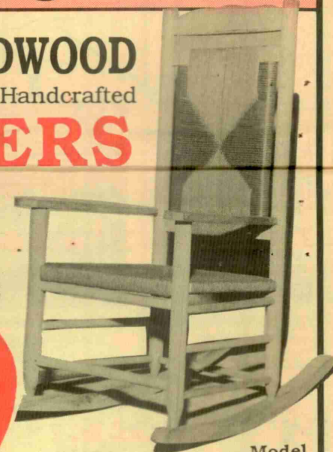

Hundreds of Selected Baskets

**50% To 75% Off**

20 Pc. Tempered  
Cristalus  
Glass  
Dinnerware Set  
List Price \$15.99

Grand Opening Special **4.95**

**SOLID HARDWOOD**  
American Made and Handcrafted  
**ROCKERS**

LIST PRICE \$119.95  
**GRAND  
OPENING PRICE**

**\$69**

Model 240

**Jumbo Rocker**  
with Woven  
Rush Seat & Back

**What a Bargain!**

**Artificial  
Spring Florals  
in 9" Basket**

List Price \$19.99

**2.99** Wide Selection