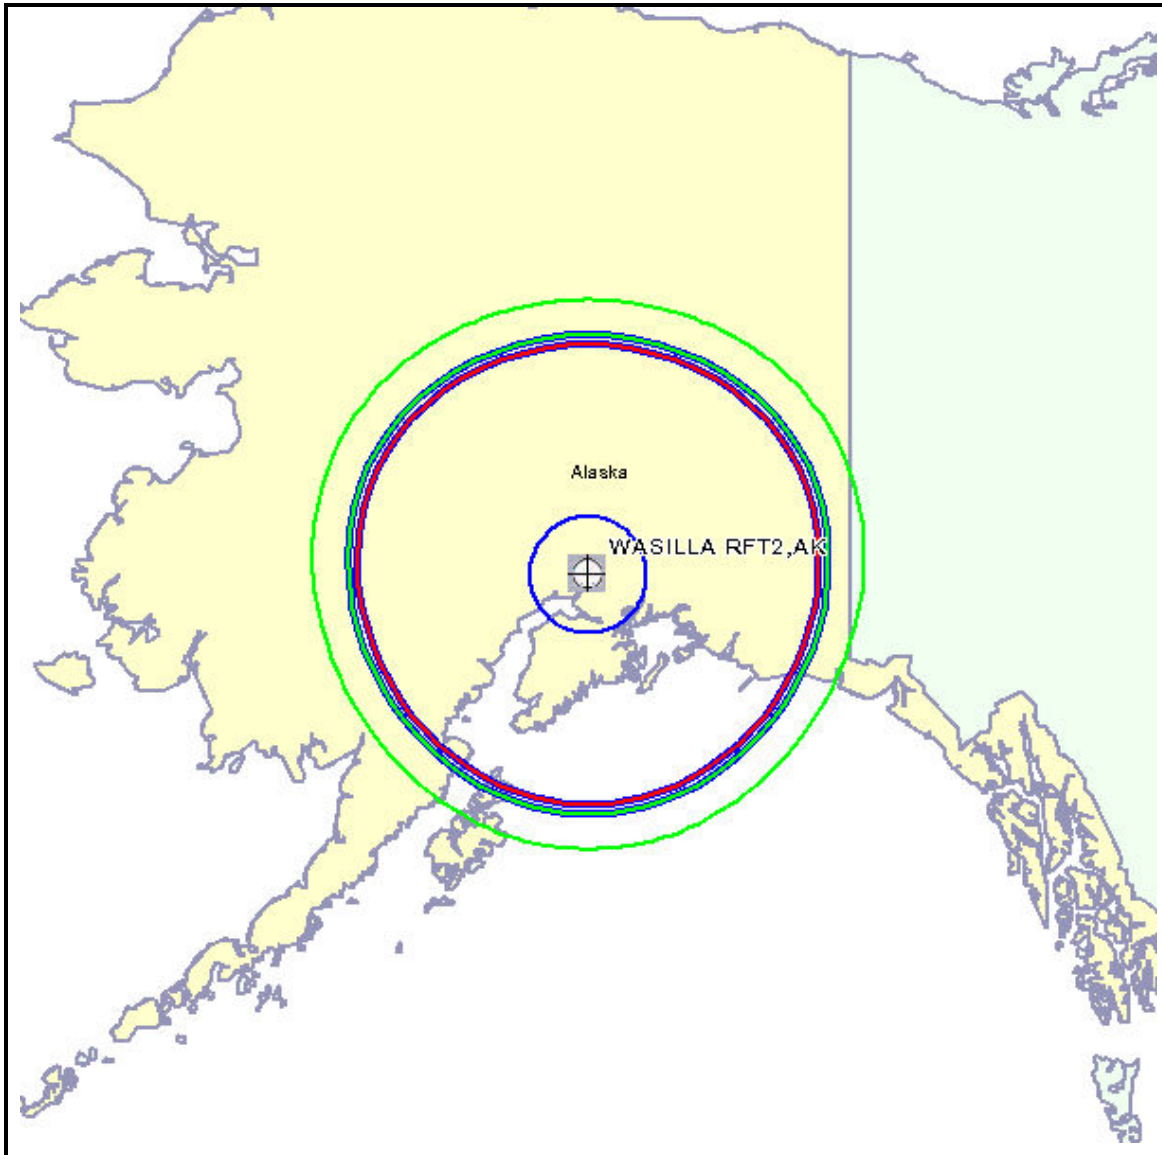

INTERNATIONAL FREQUENCY COORDINATION

International frequency coordination for this modified earth station antenna in Wasilla, Alaska, is required, as indicated in the coordination contours below. Besides the United States, the only country or territory inside this contour is Canada.

Legend:

- Scale: 1:12,000,000
- Great Circle: 5.1 GHz 
- 7.0 GHz 
- Precipitation Scatter: 5.1 GHz 
- 7.0 GHz 
- Earth Station Site: 

COMSEARCH®
19700 Janelia Farm Blvd.
Ashburn, VA 20147

Globalstar USA, LLC
Wasilla, Alaska, Satellite Earth Station