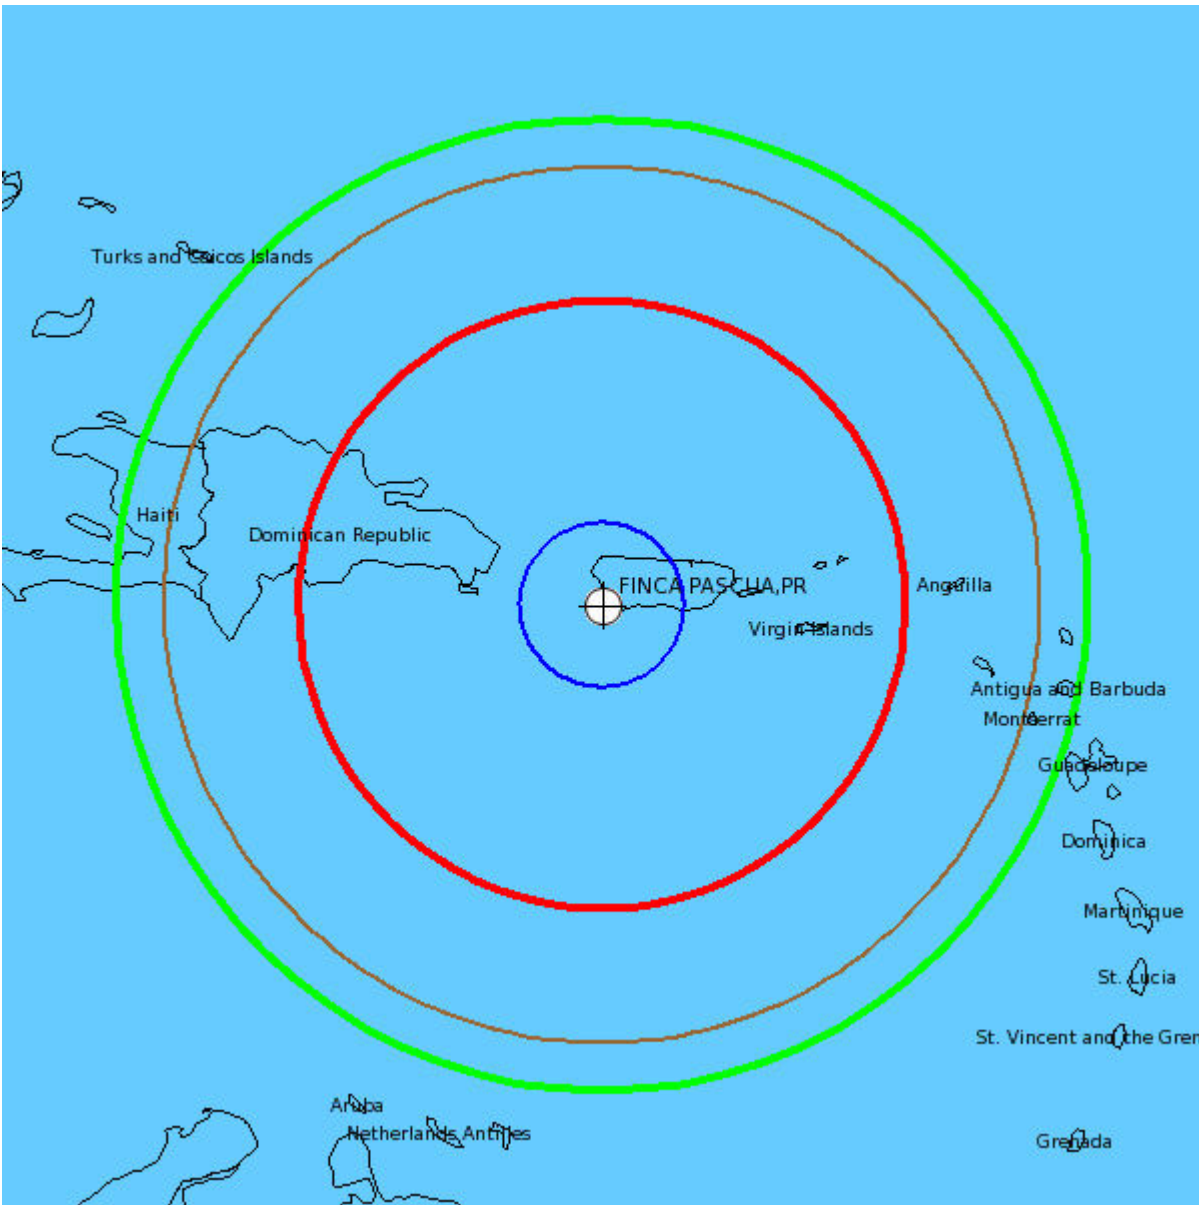

INTERNATIONAL FREQUENCY COORDINATION

International frequency coordination for this modified earth station antenna in Las Palmas, PR, is required, as indicated in the coordination contours below. Besides Puerto Rico, the countries and territories inside this contour are the following:

1. Anguilla (UK)
2. Antigua and Barbuda
3. Dominican Republic
4. Haiti
5. Montserrat (UK)
6. Saba and Sint Eustatius (Netherlands)
7. Sint Maarten (Netherlands)
8. St. Martin (France)
9. St. Barthelemy (France)
10. St. Kitts – Nevis
11. British Virgin Islands (UK)
12. U.S. Virgin Islands (USA)

Legend:

Scale: 1:9,000,000

Great Circle: 5.1 GHz —

7.0 GHz —

Precipitation Scatter: 5.1 GHz —

7.0 GHz —

Earth Station Site: 

COMSEARCH®
 19700 Janelia Farm Boulevard
 Ashburn, VA 20147