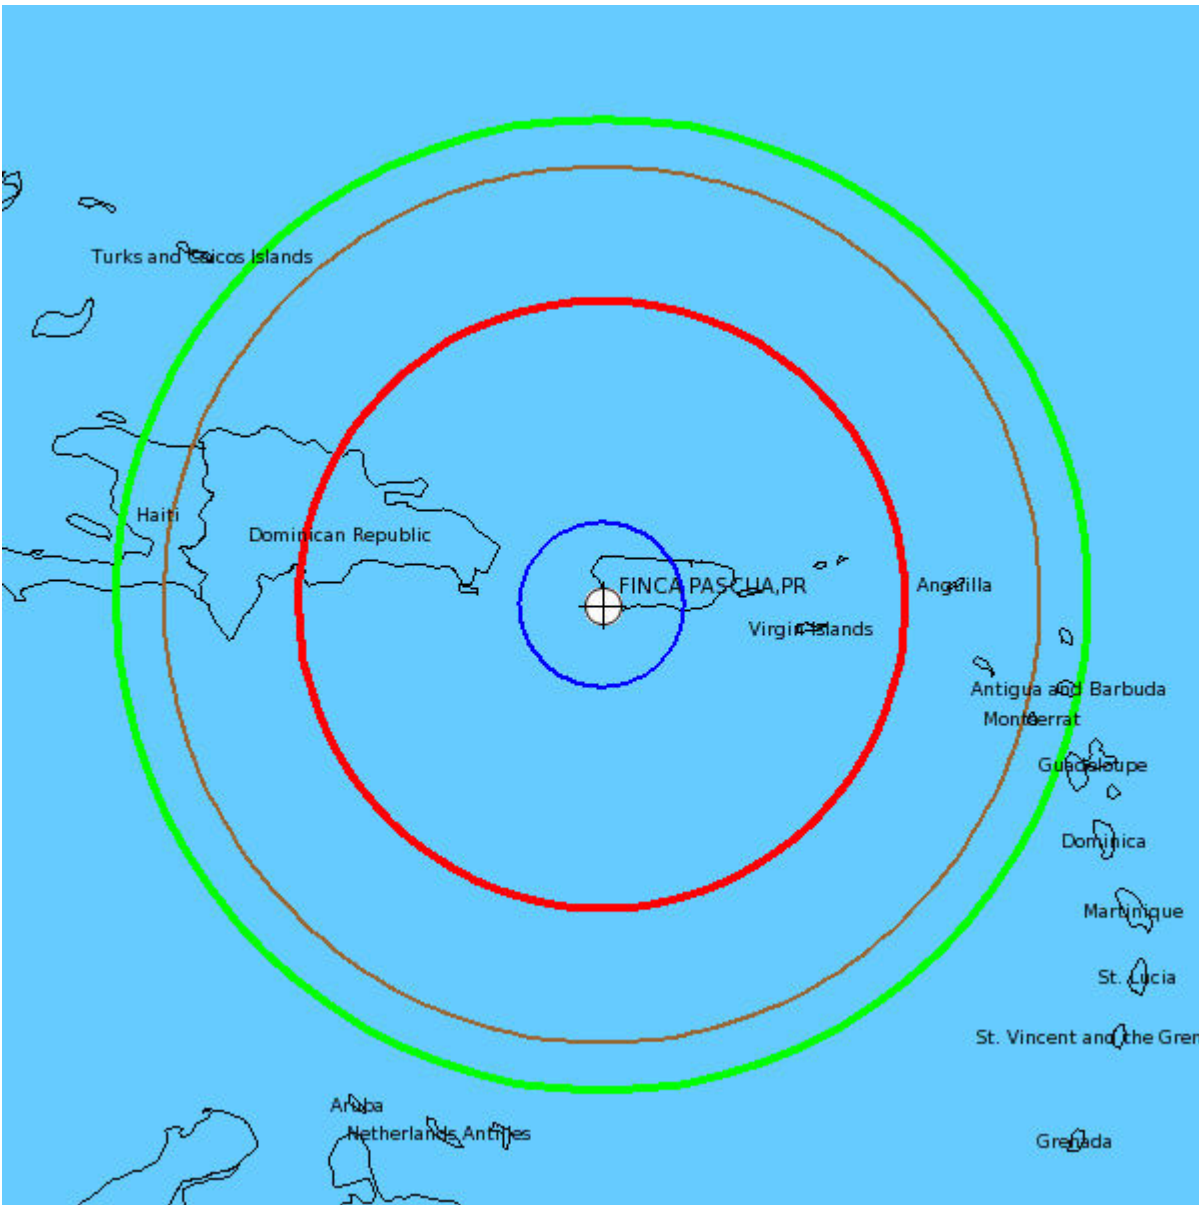

INTERNATIONAL FREQUENCY COORDINATION

International frequency coordination for this modified earth station antenna in Las Palmas, PR, is required, as indicated in the coordination contours below. Besides Puerto Rico, the countries and territories inside this contour are the following:

1. Anguilla (UK)
2. Antigua and Barbuda
3. Dominican Republic
4. Haiti
5. Montserrat (UK)
6. Saba and Sint Eustatius (Netherlands)
7. Sint Maarten (Netherlands)
8. St. Martin (France)
9. St. Barthelemy (France)
10. St. Kitts – Nevis
11. British Virgin Islands (UK)
12. U.S. Virgin Islands (USA)

Legend:

Scale: 1:9,000,000

Great Circle: 5.1 GHz —

7.0 GHz —

Precipitation Scatter: 5.1 GHz —

7.0 GHz —

Earth Station Site:

COMSEARCH®
 19700 Janelia Farm Boulevard
 Ashburn, VA 20147