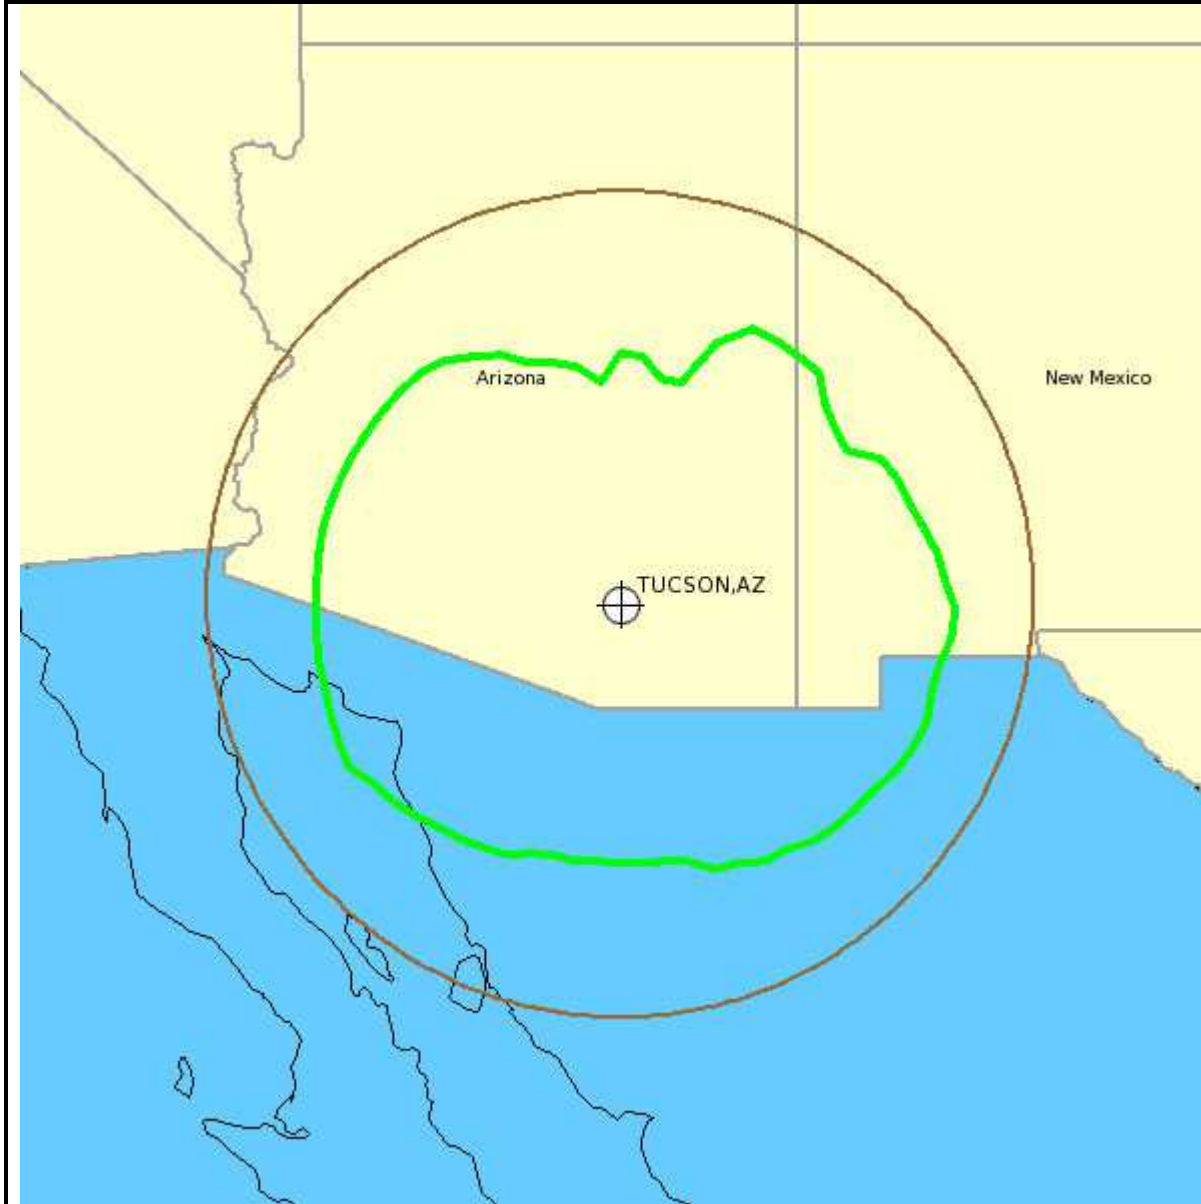

Scripps Broadcasting Holdings, LLC

Legend:

Scale: 1:7,000,000

Great Circle: 4.0 GHz 

Precipitation Scatter: 4.0 GHz 

Earth Station Site: 

COMSEARCH[®]
19700 Janelia Farm Boulevard
Ashburn, VA 20147