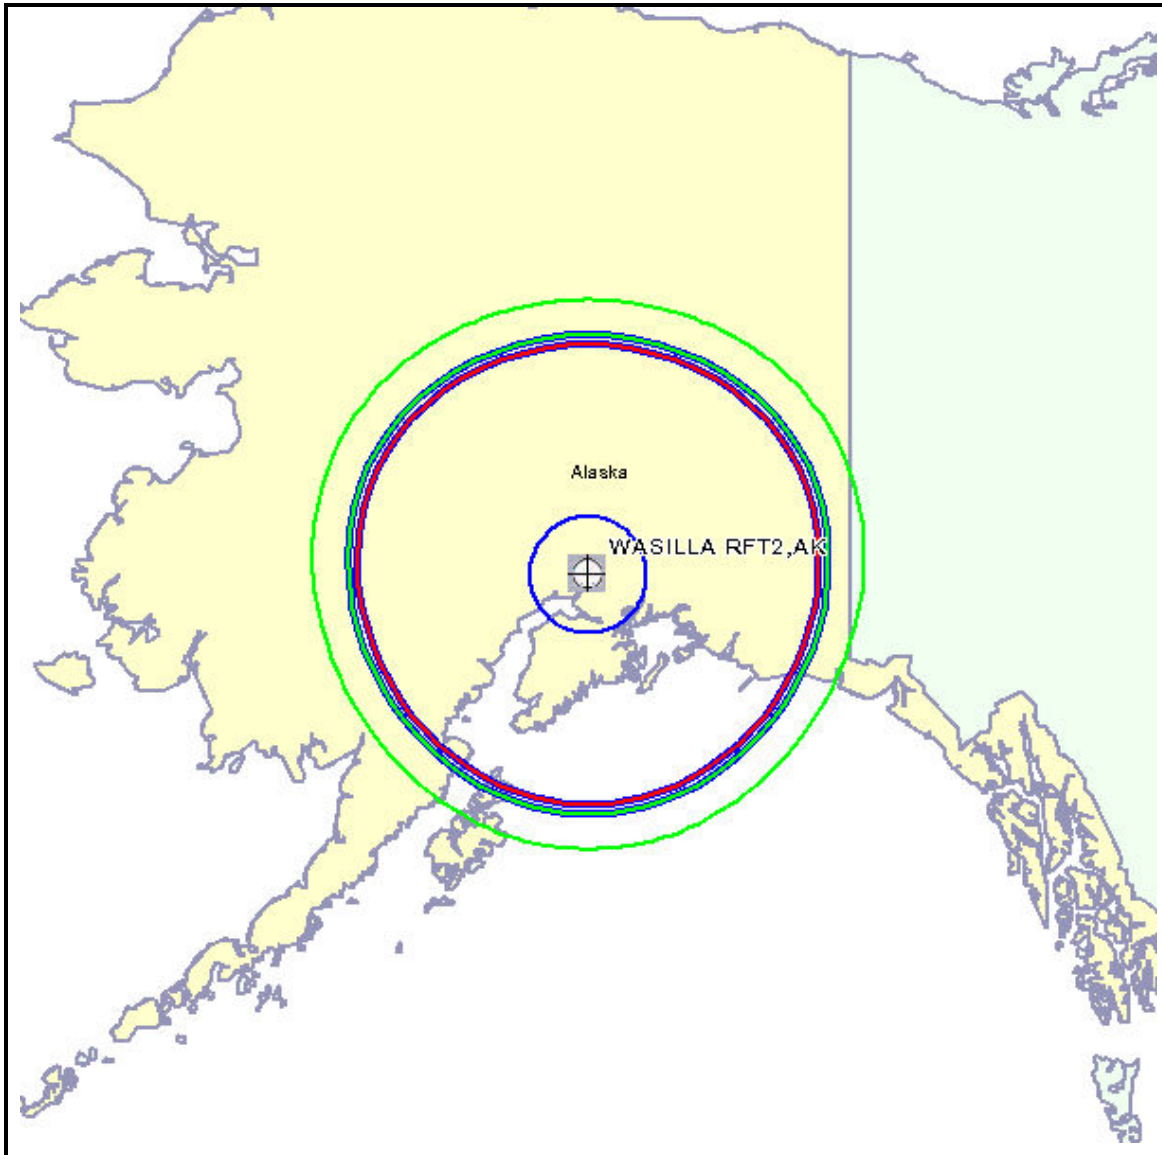

### INTERNATIONAL FREQUENCY COORDINATION

International frequency coordination for this modified earth station antenna in Wasilla, Alaska, is required, as indicated in the coordination contours below. Besides the United States, the only country or territory inside this contour is Canada.

**Legend:**

- Scale: 1:12,000,000
- Great Circle: 5.1 GHz 
- 7.0 GHz 
- Precipitation Scatter: 5.1 GHz 
- 7.0 GHz 
- Earth Station Site: 

COMSEARCH®  
19700 Janelia Farm Blvd.  
Ashburn, VA 20147

Globalstar USA, LLC  
Wasilla, Alaska, Satellite Earth Station