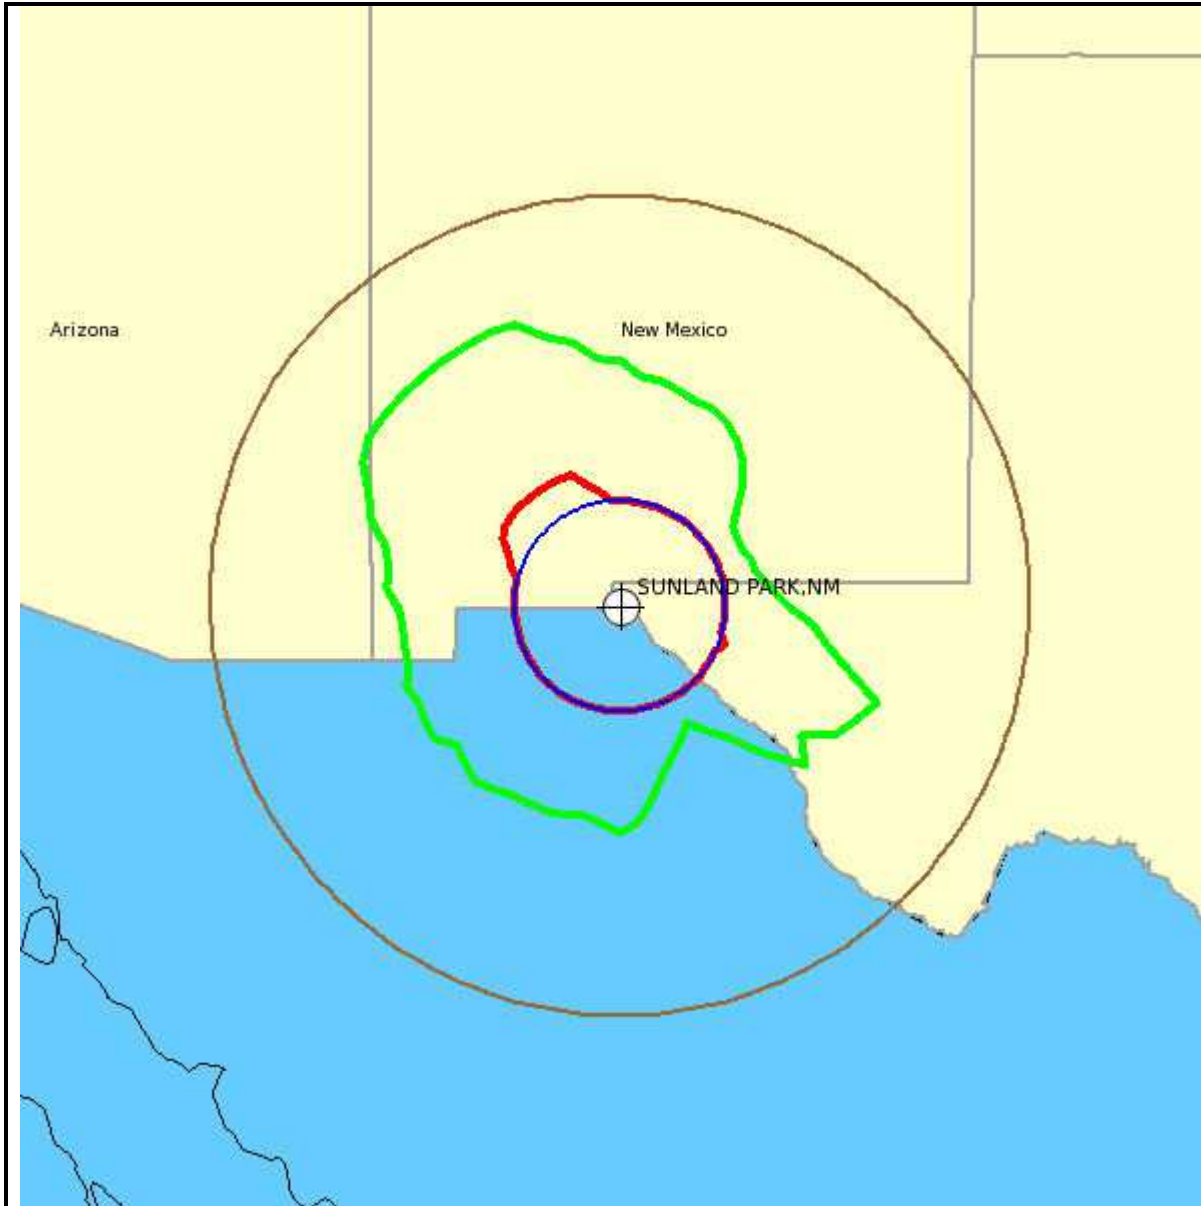

RCN License Subsidiary, Inc.

Legend:

Scale: 1:7,000,000

Great Circle: 6.1 GHz 

4.0 GHz 

Precipitation Scatter: 6.1 GHz 

4.0 GHz 

Earth Station Site: 