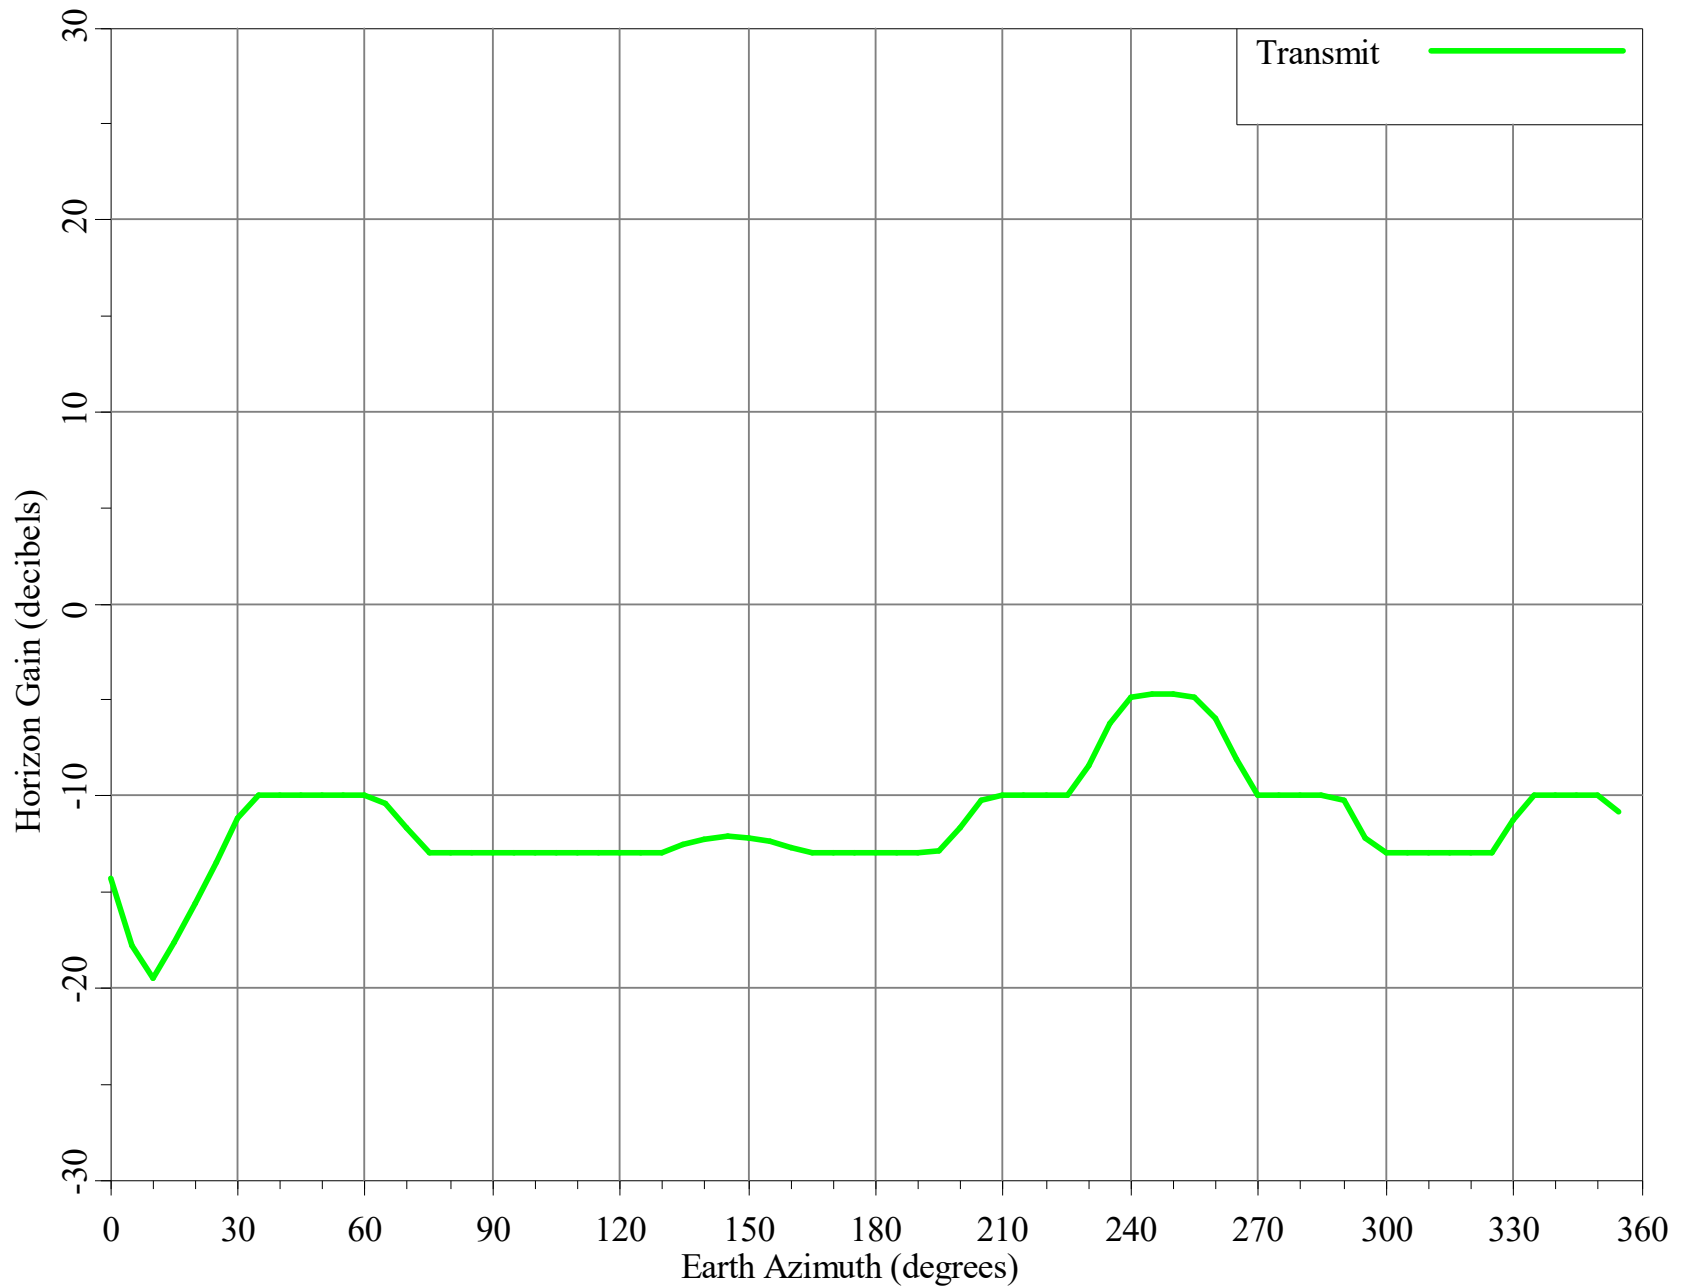

Horizon Gain for Heidelberg, GM Micronet Communications, Inc.