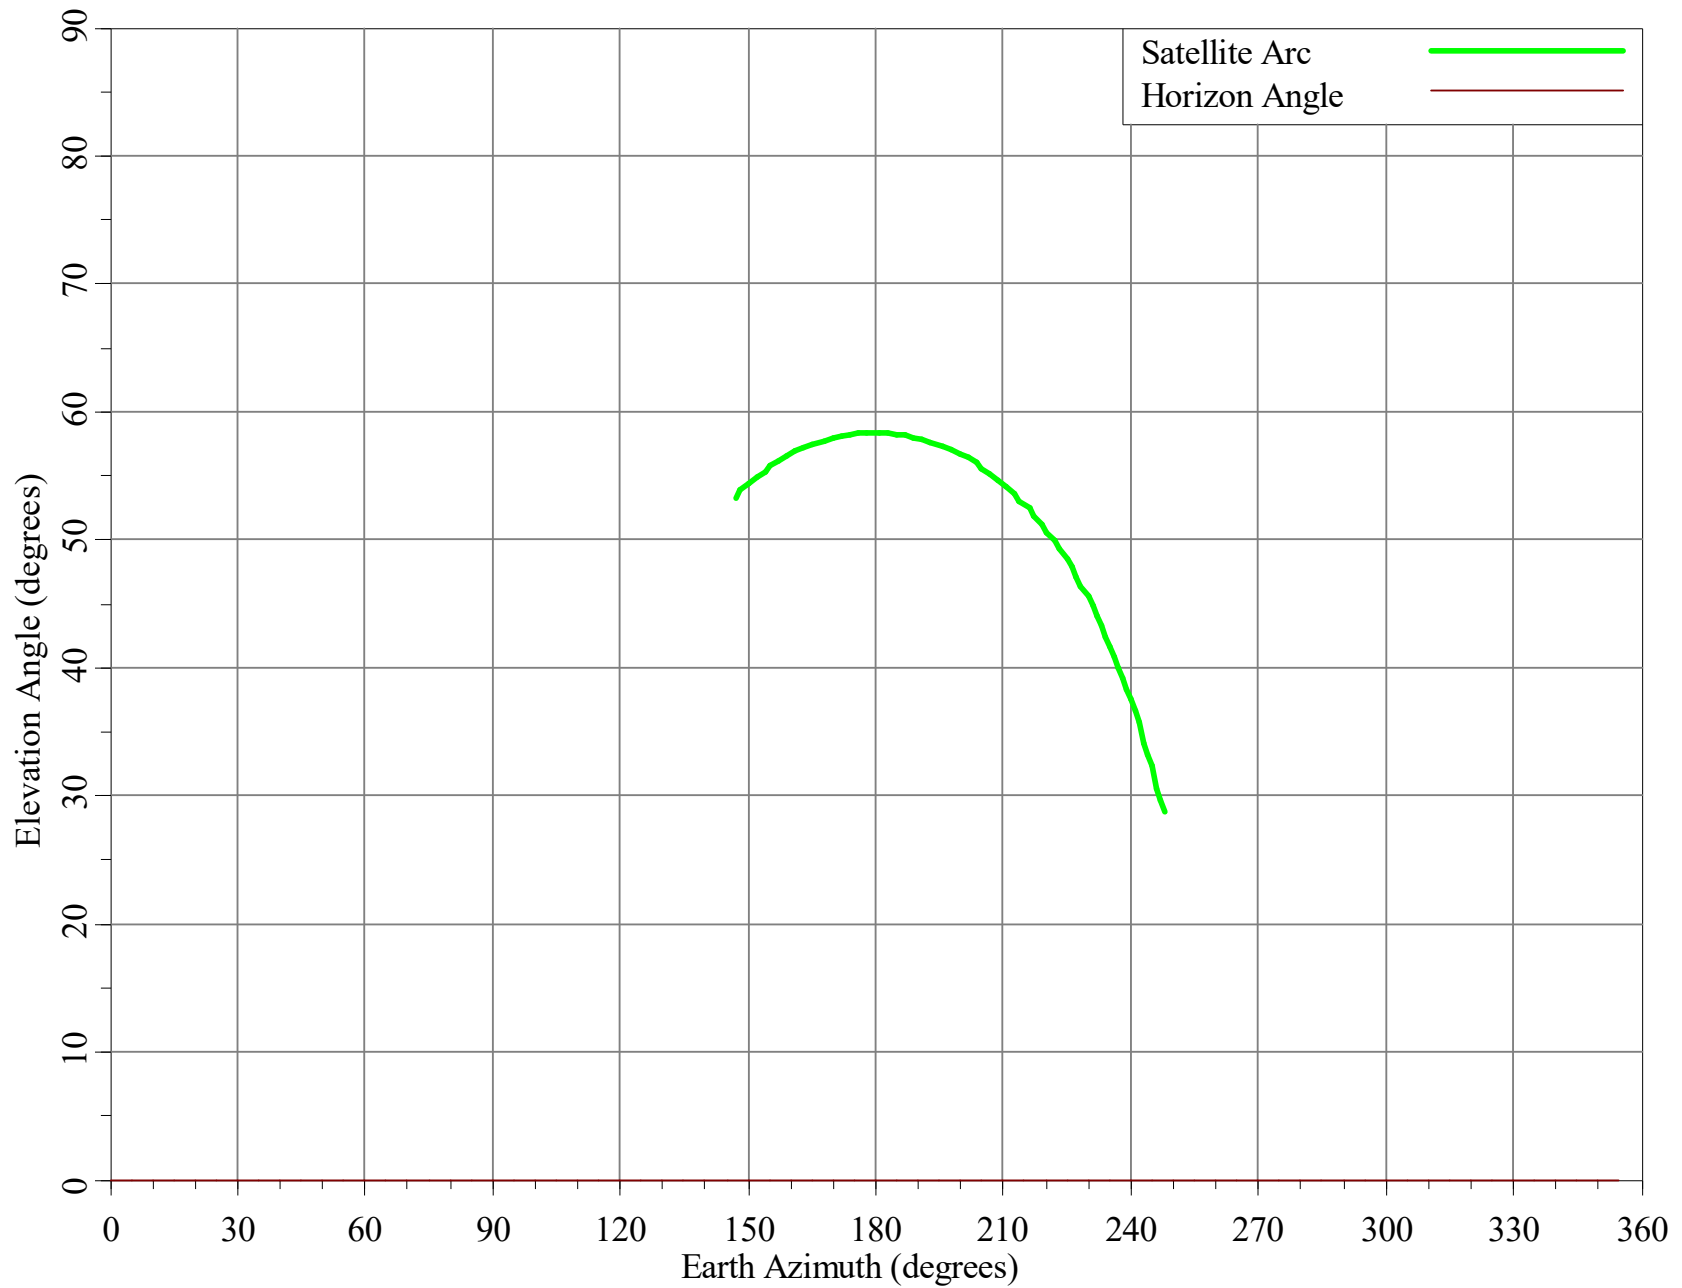

Horizon Angle & Satellite Arc for Heidelberg, GM

Micronet Communications, Inc.