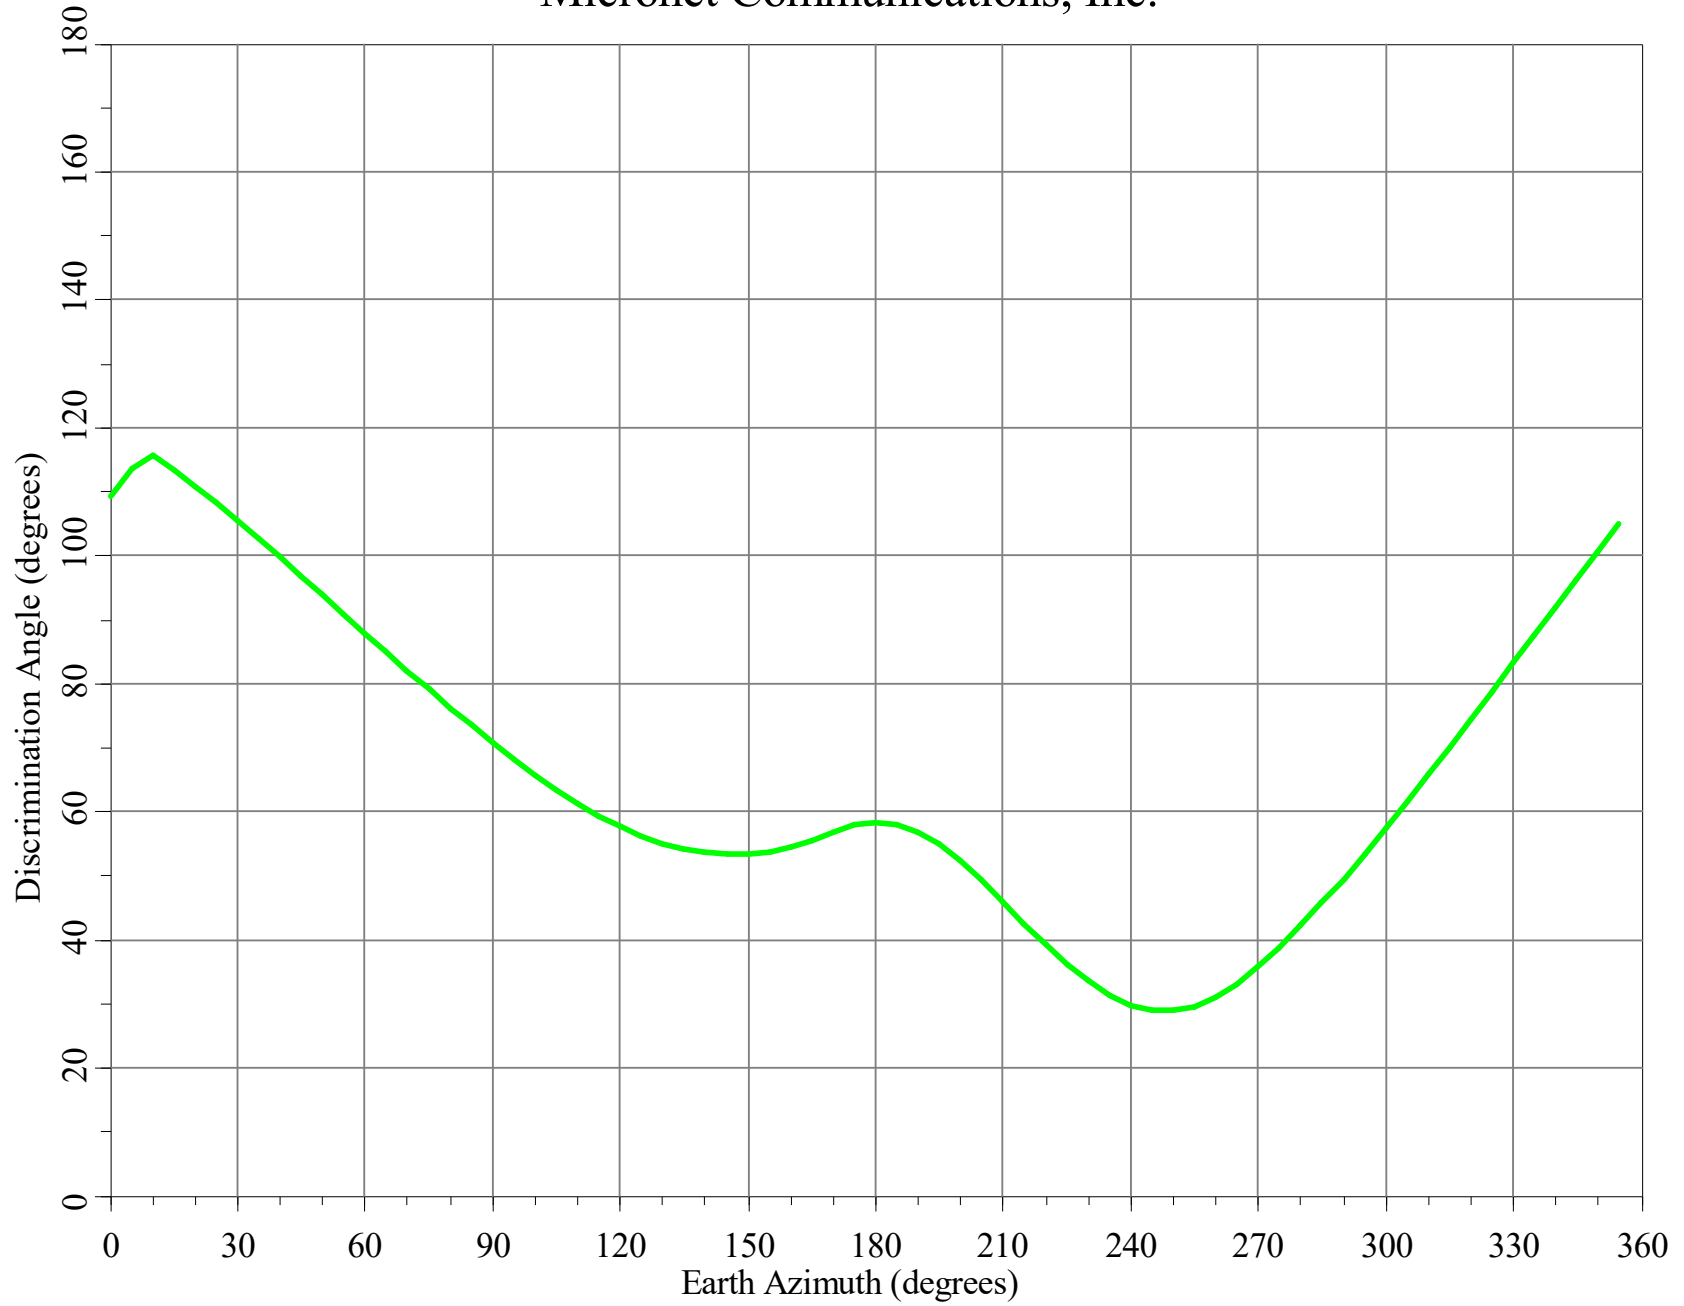

Final Contour & Rain Scatter for Heidelberg, GM - Transmit