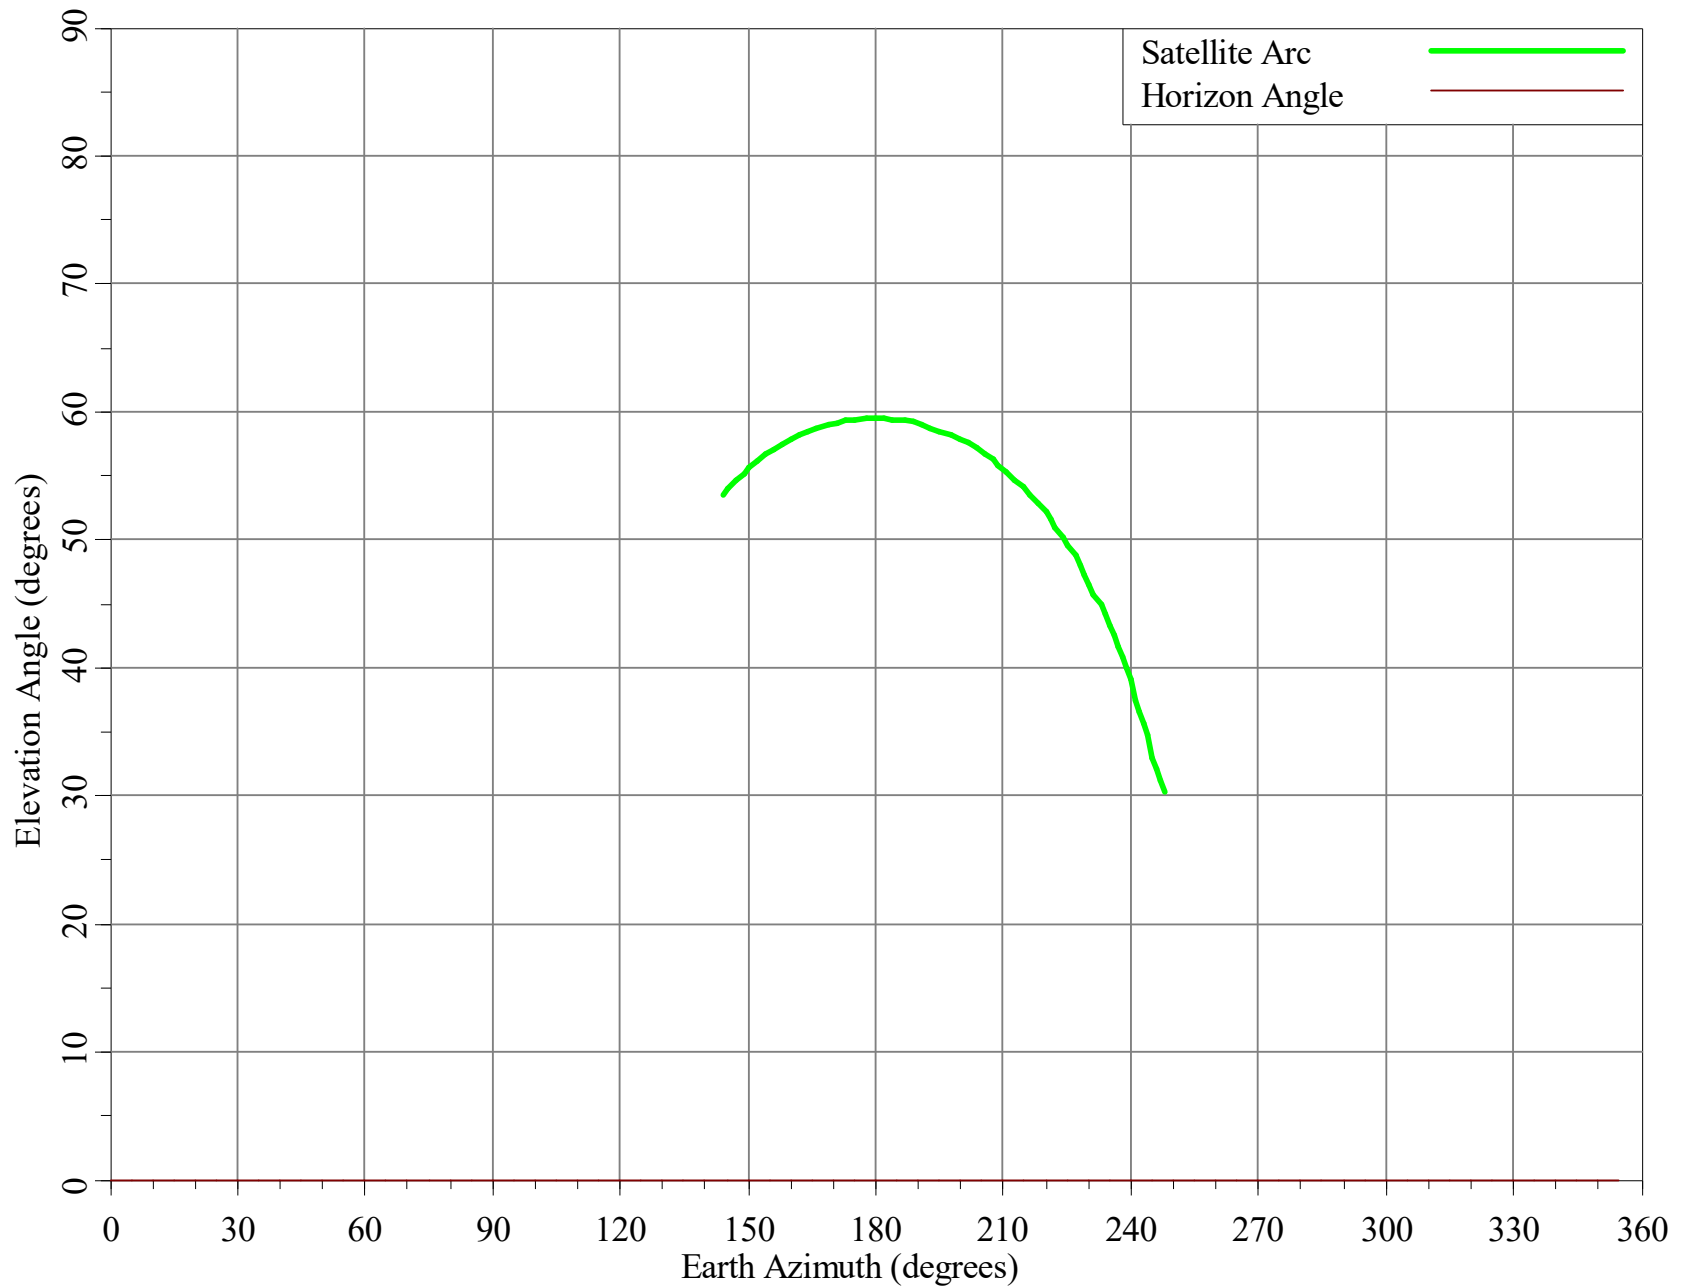

Horizon Angle & Satellite Arc for Lucius, GM Micronet Communications, Inc.