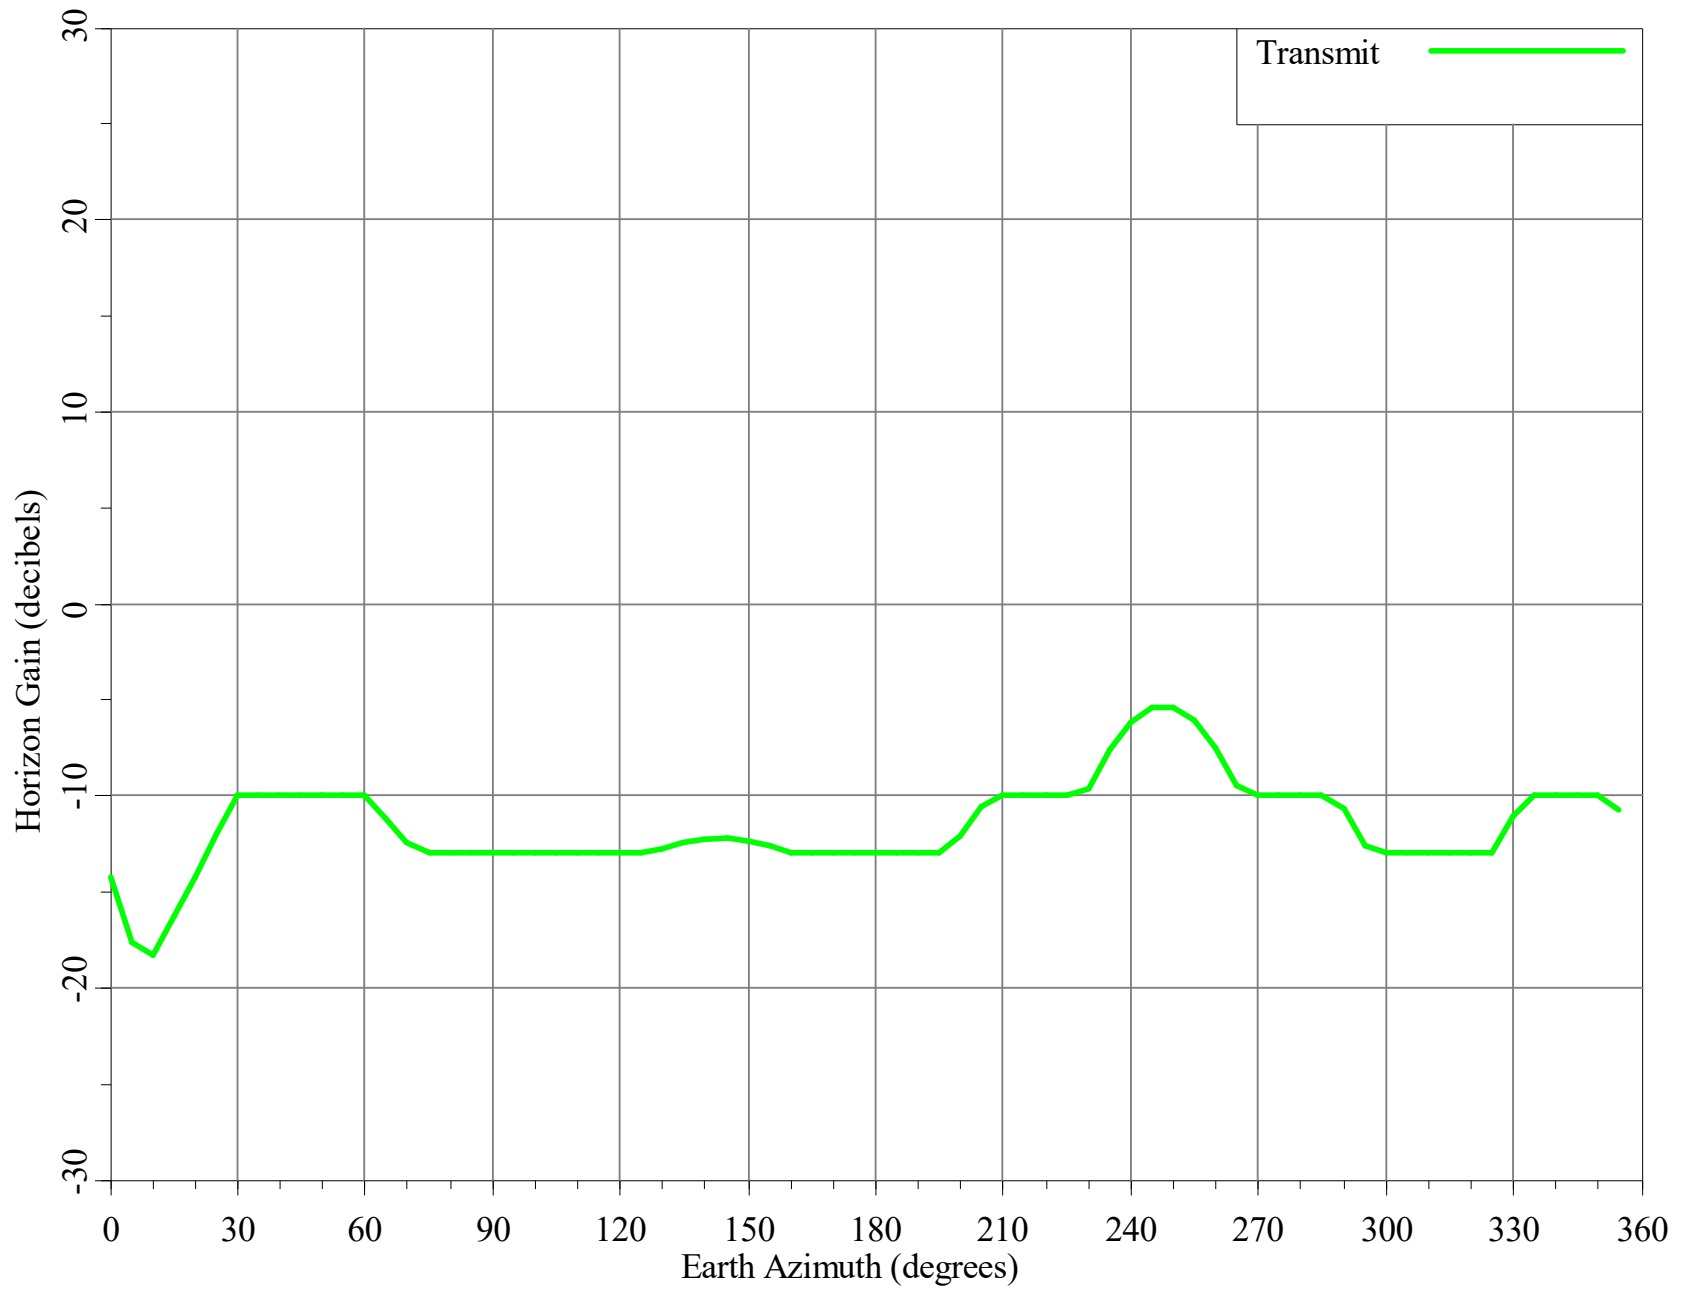

Horizon Gain for Lucius, GM
Micronet Communications, Inc.