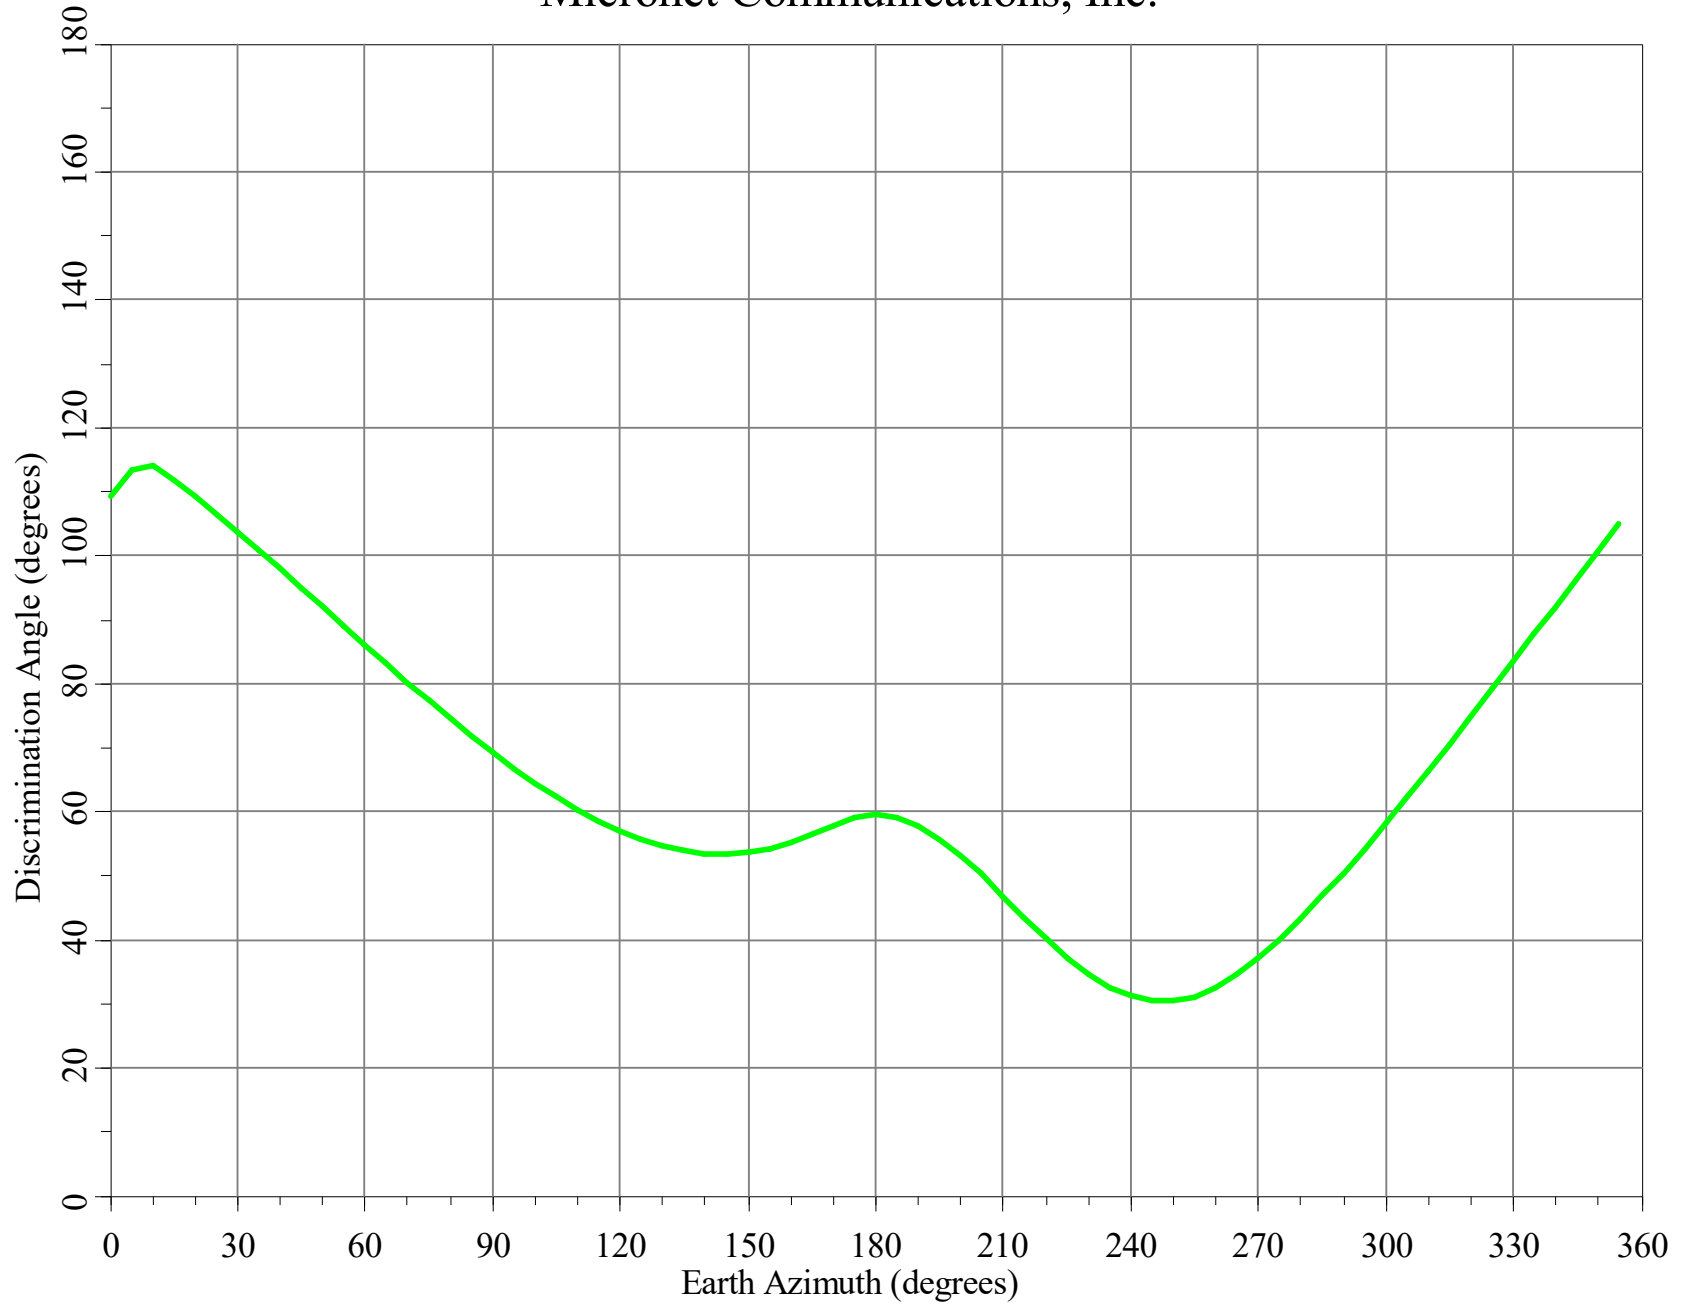

Final Contour & Rain Scatter for Lucius, GM - Transmit