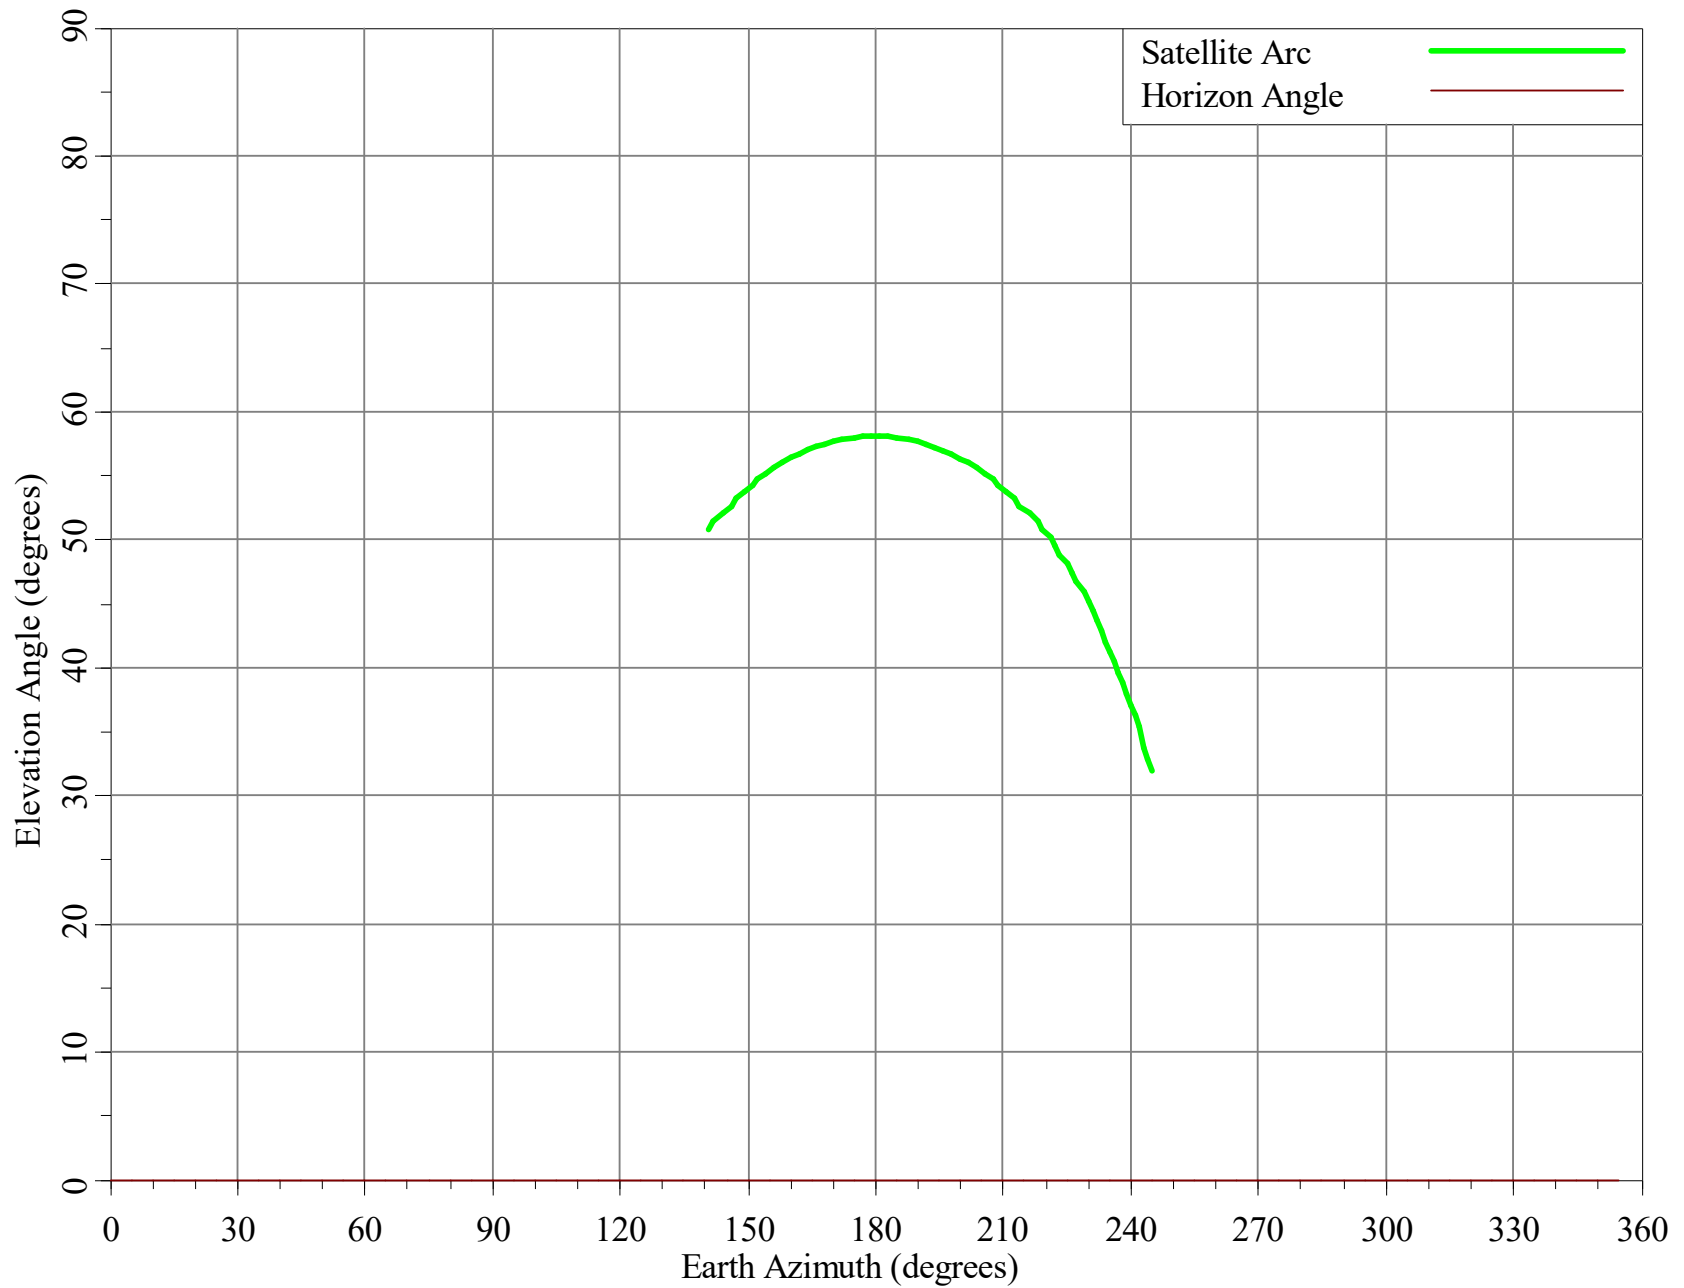

Horizon Angle & Satellite Arc for Nansen, GM

Micronet Communications, Inc.