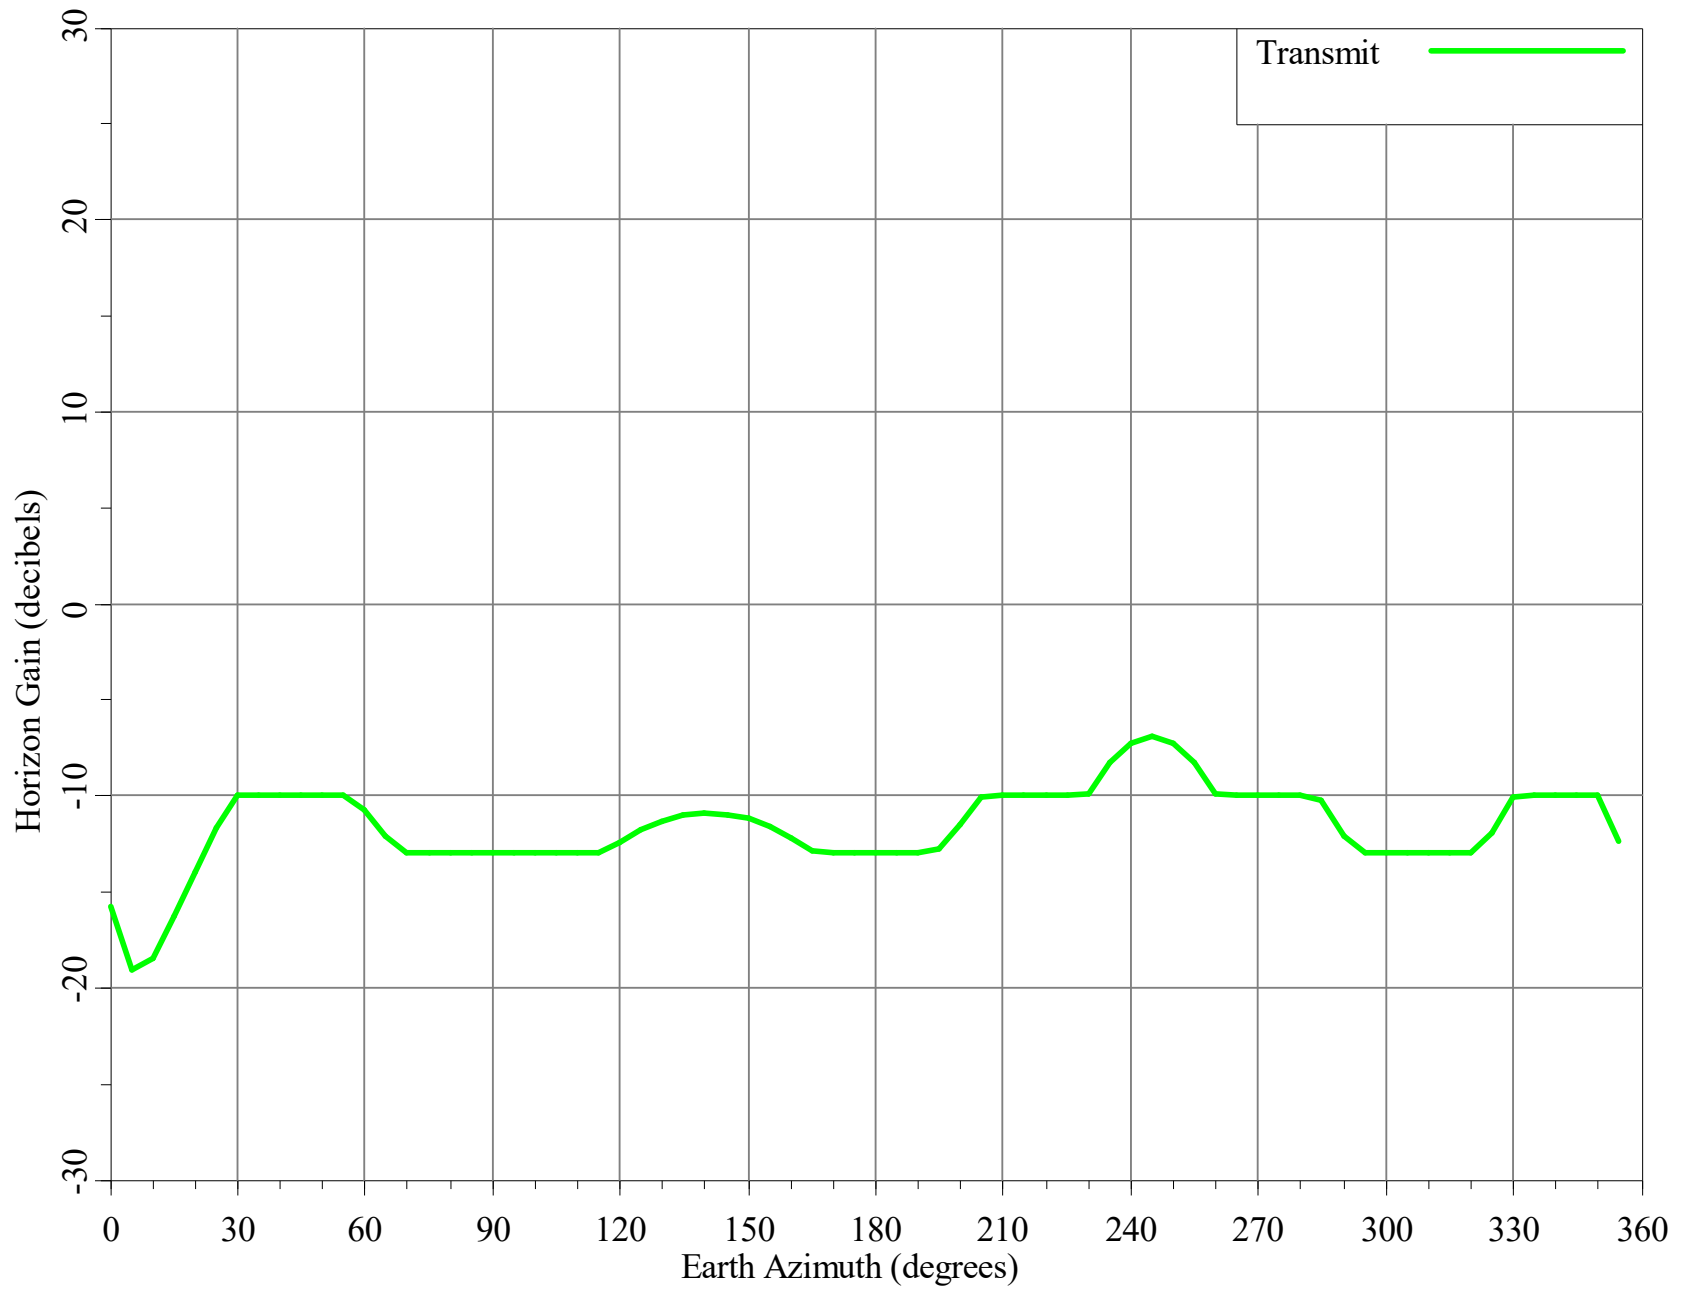

Horizon Gain for Nansen, GM Micronet Communications, Inc.