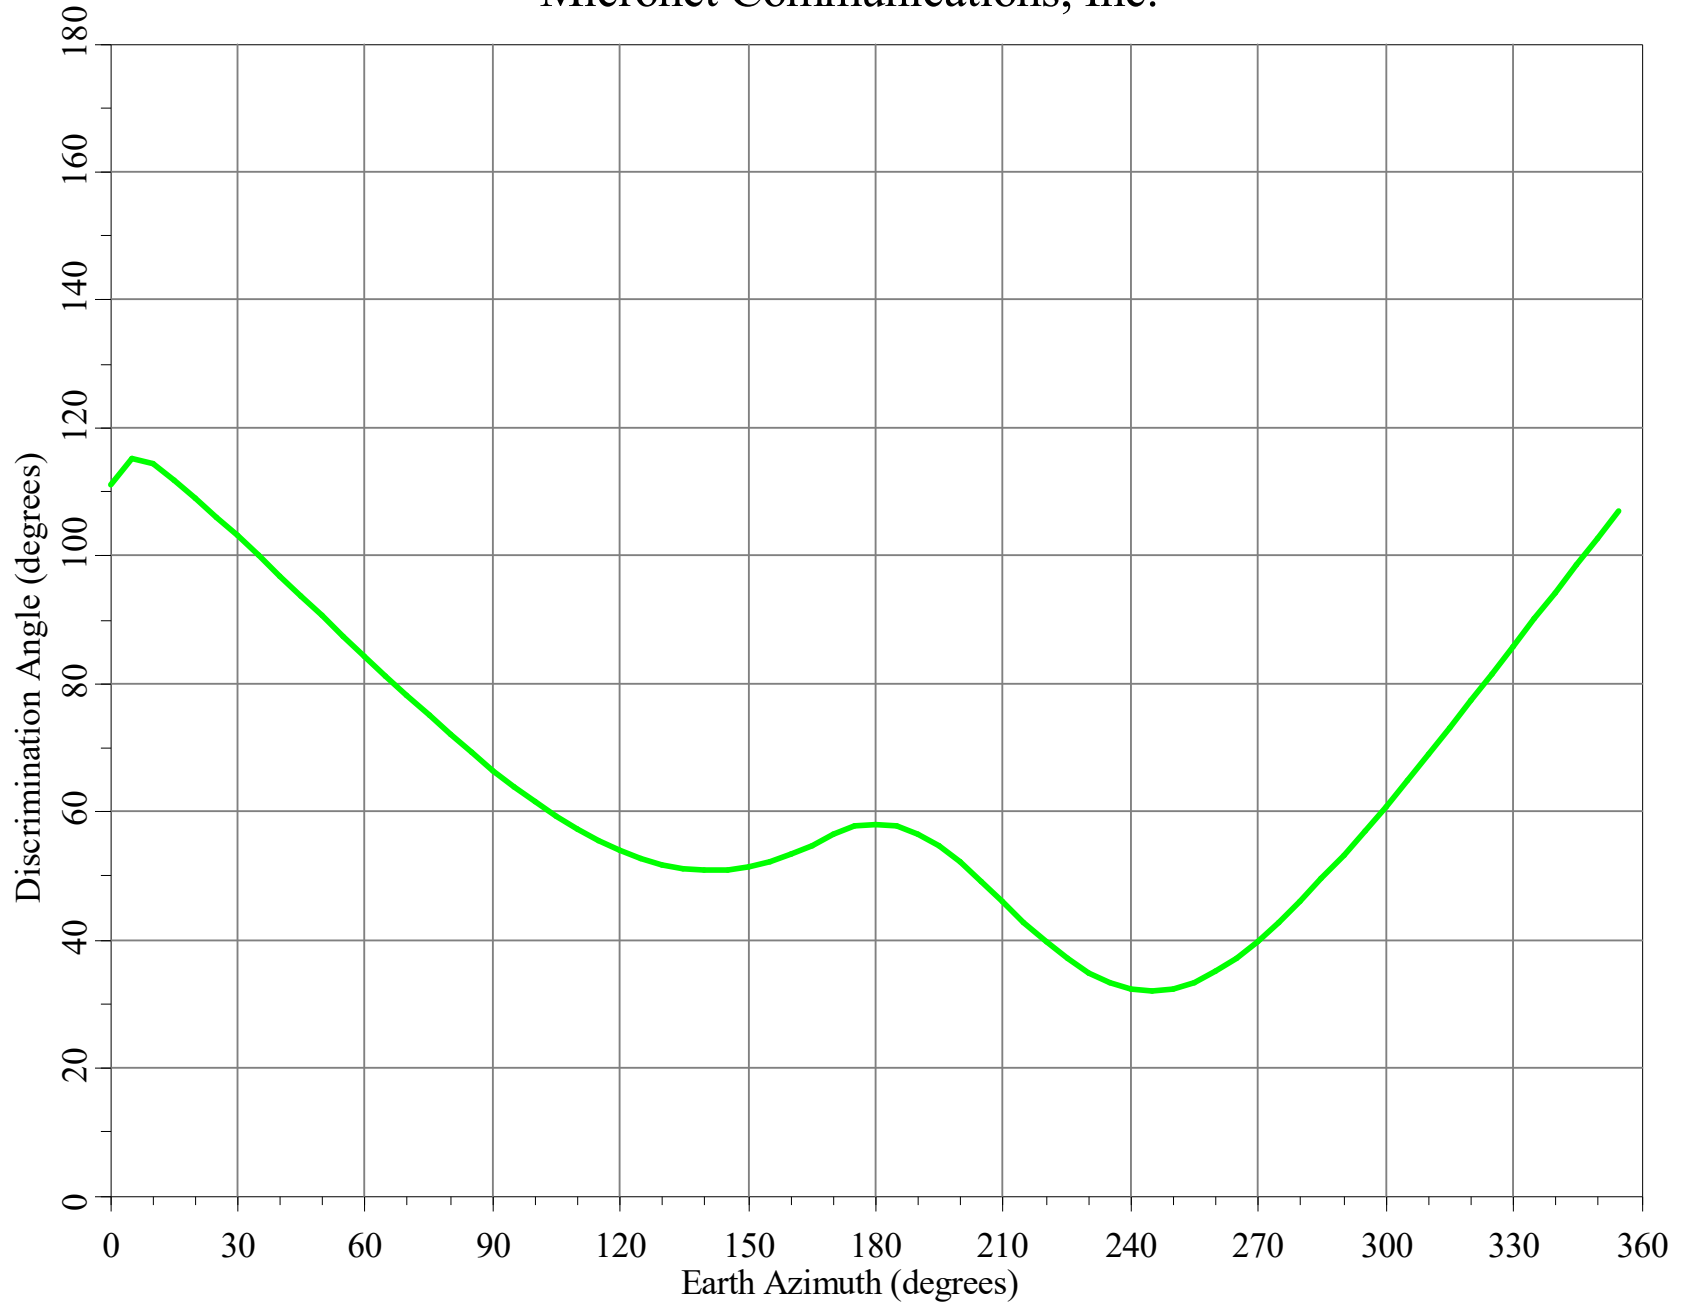

Final Contour & Rain Scatter for Nansen, GM - Transmit